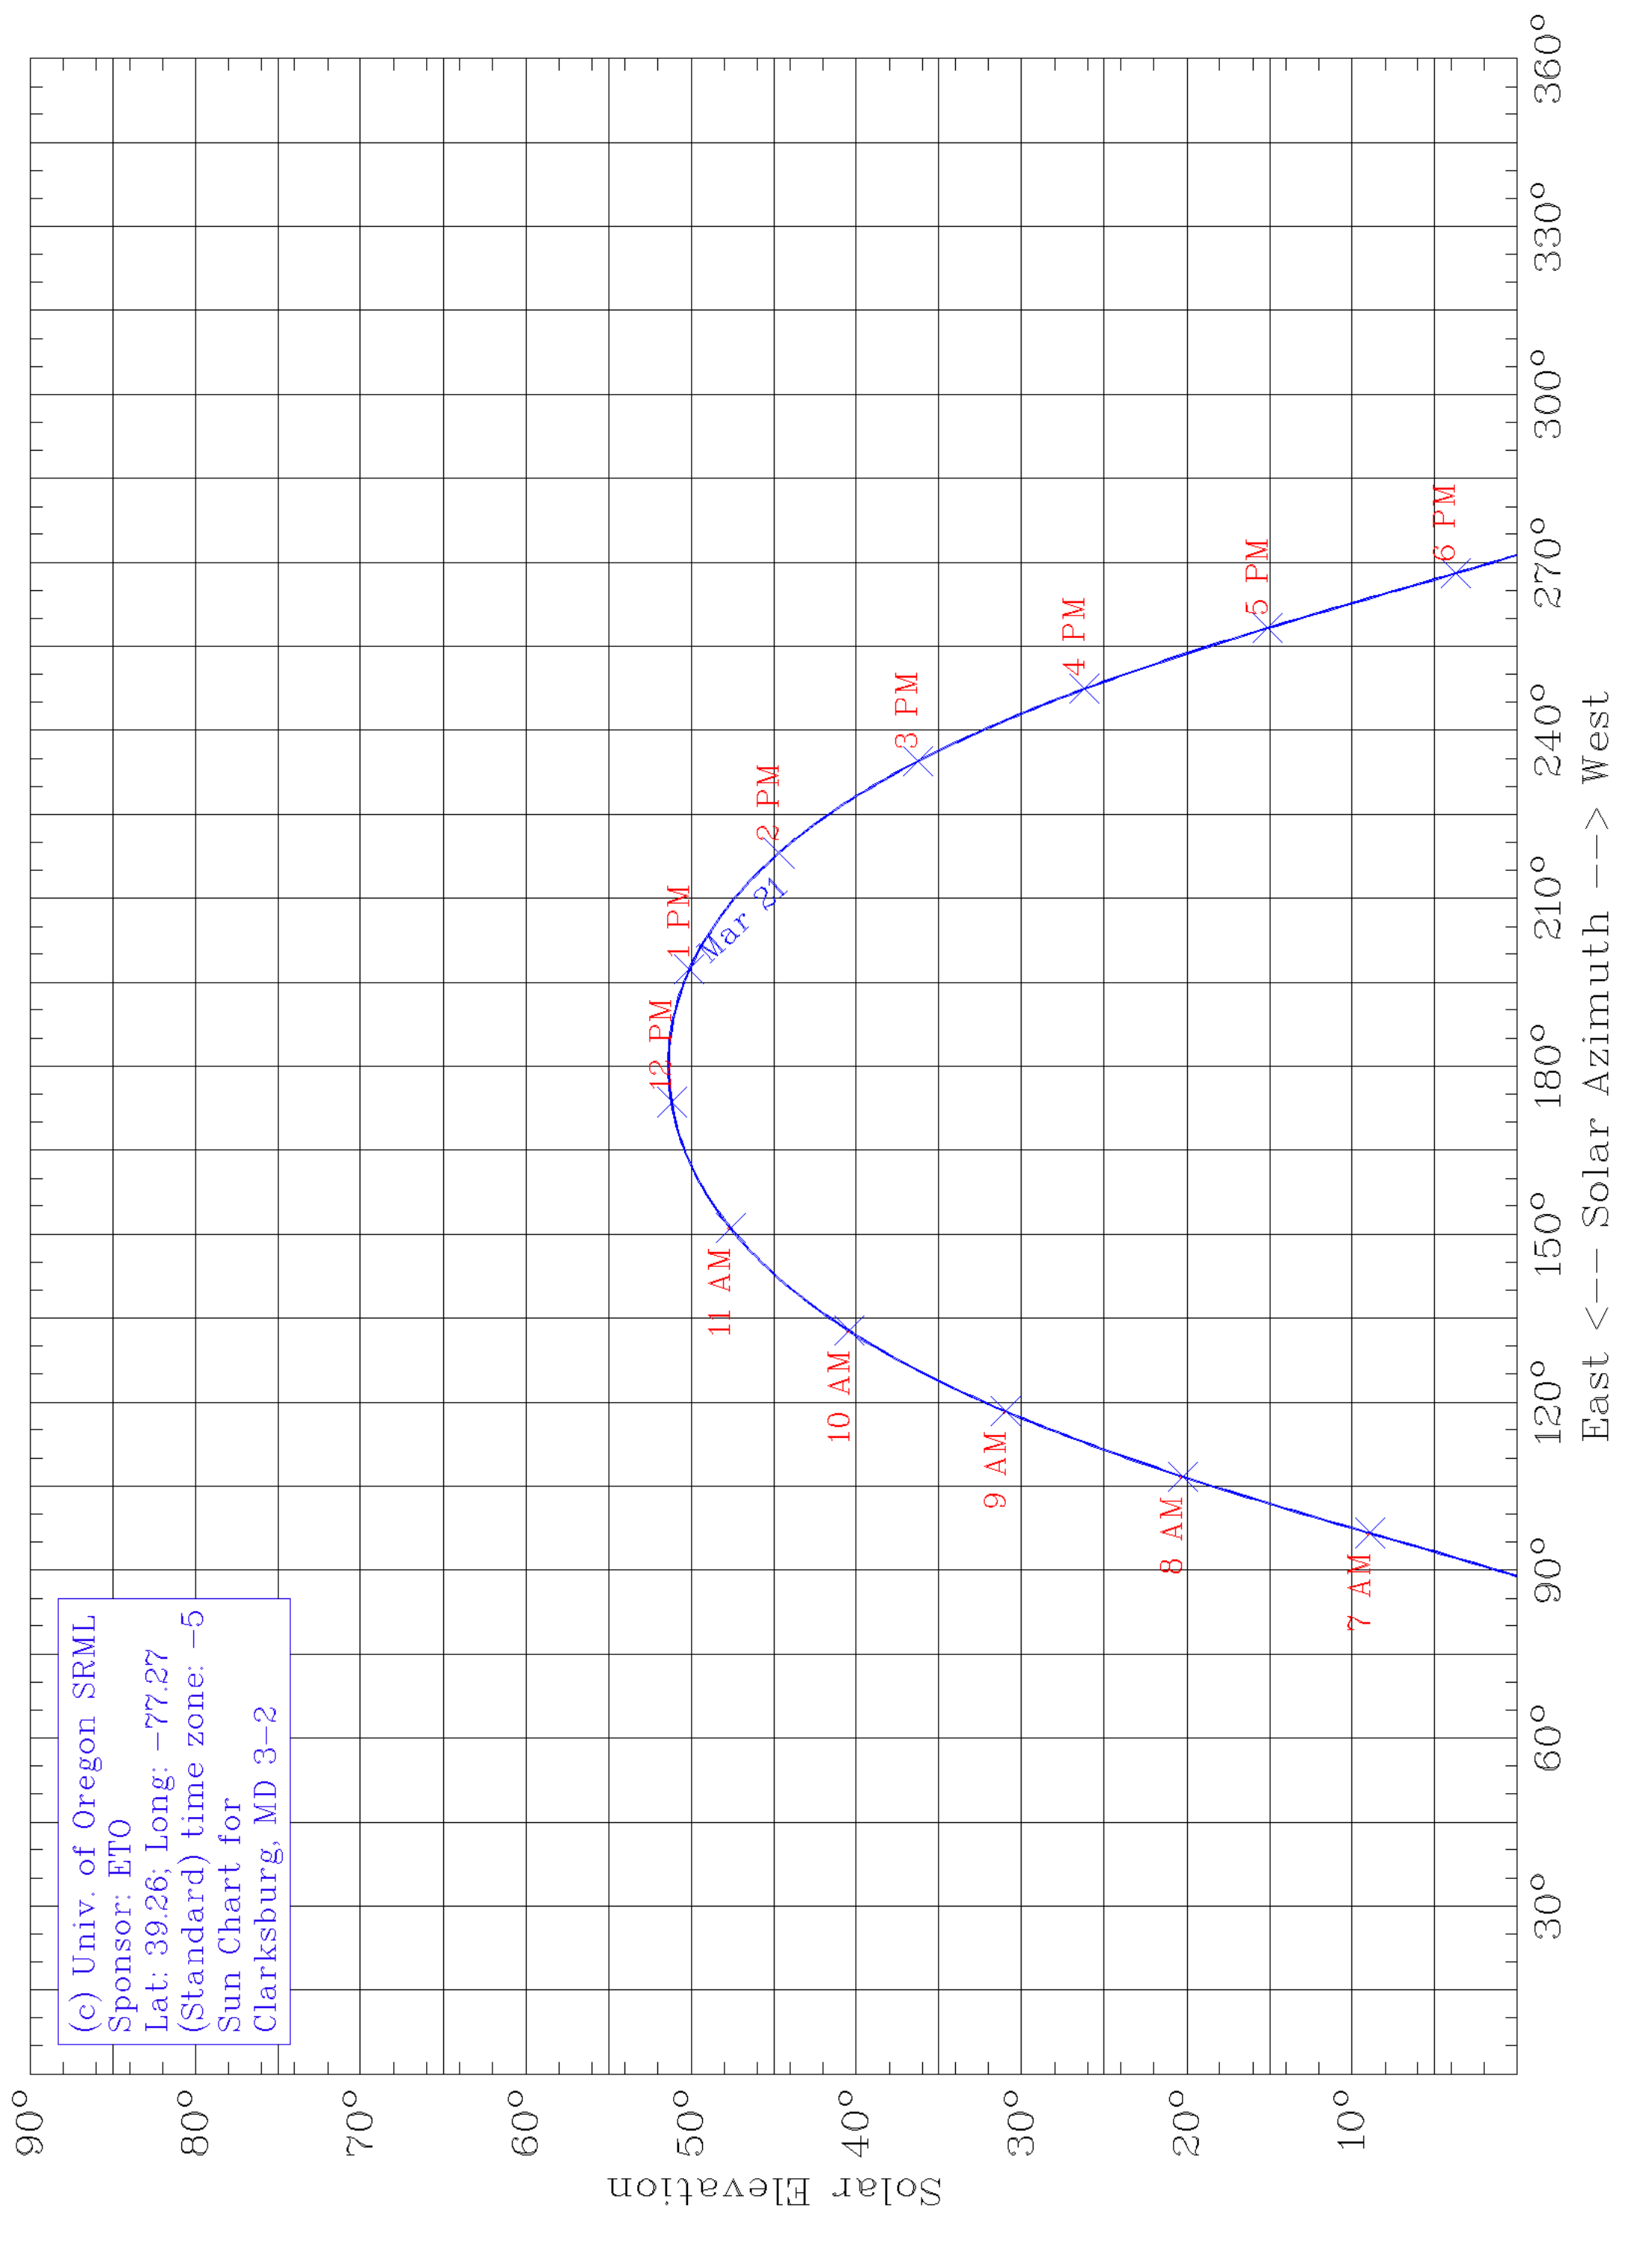

(c) Univ. of Oregon SRML
Sponsor: ETO
Lat: 39.26; Long: -77.27
(Standard) time zone: -5
Sun Chart for
Clarksburg, MD 3-2

East <--- Solar Azimuth ---> West