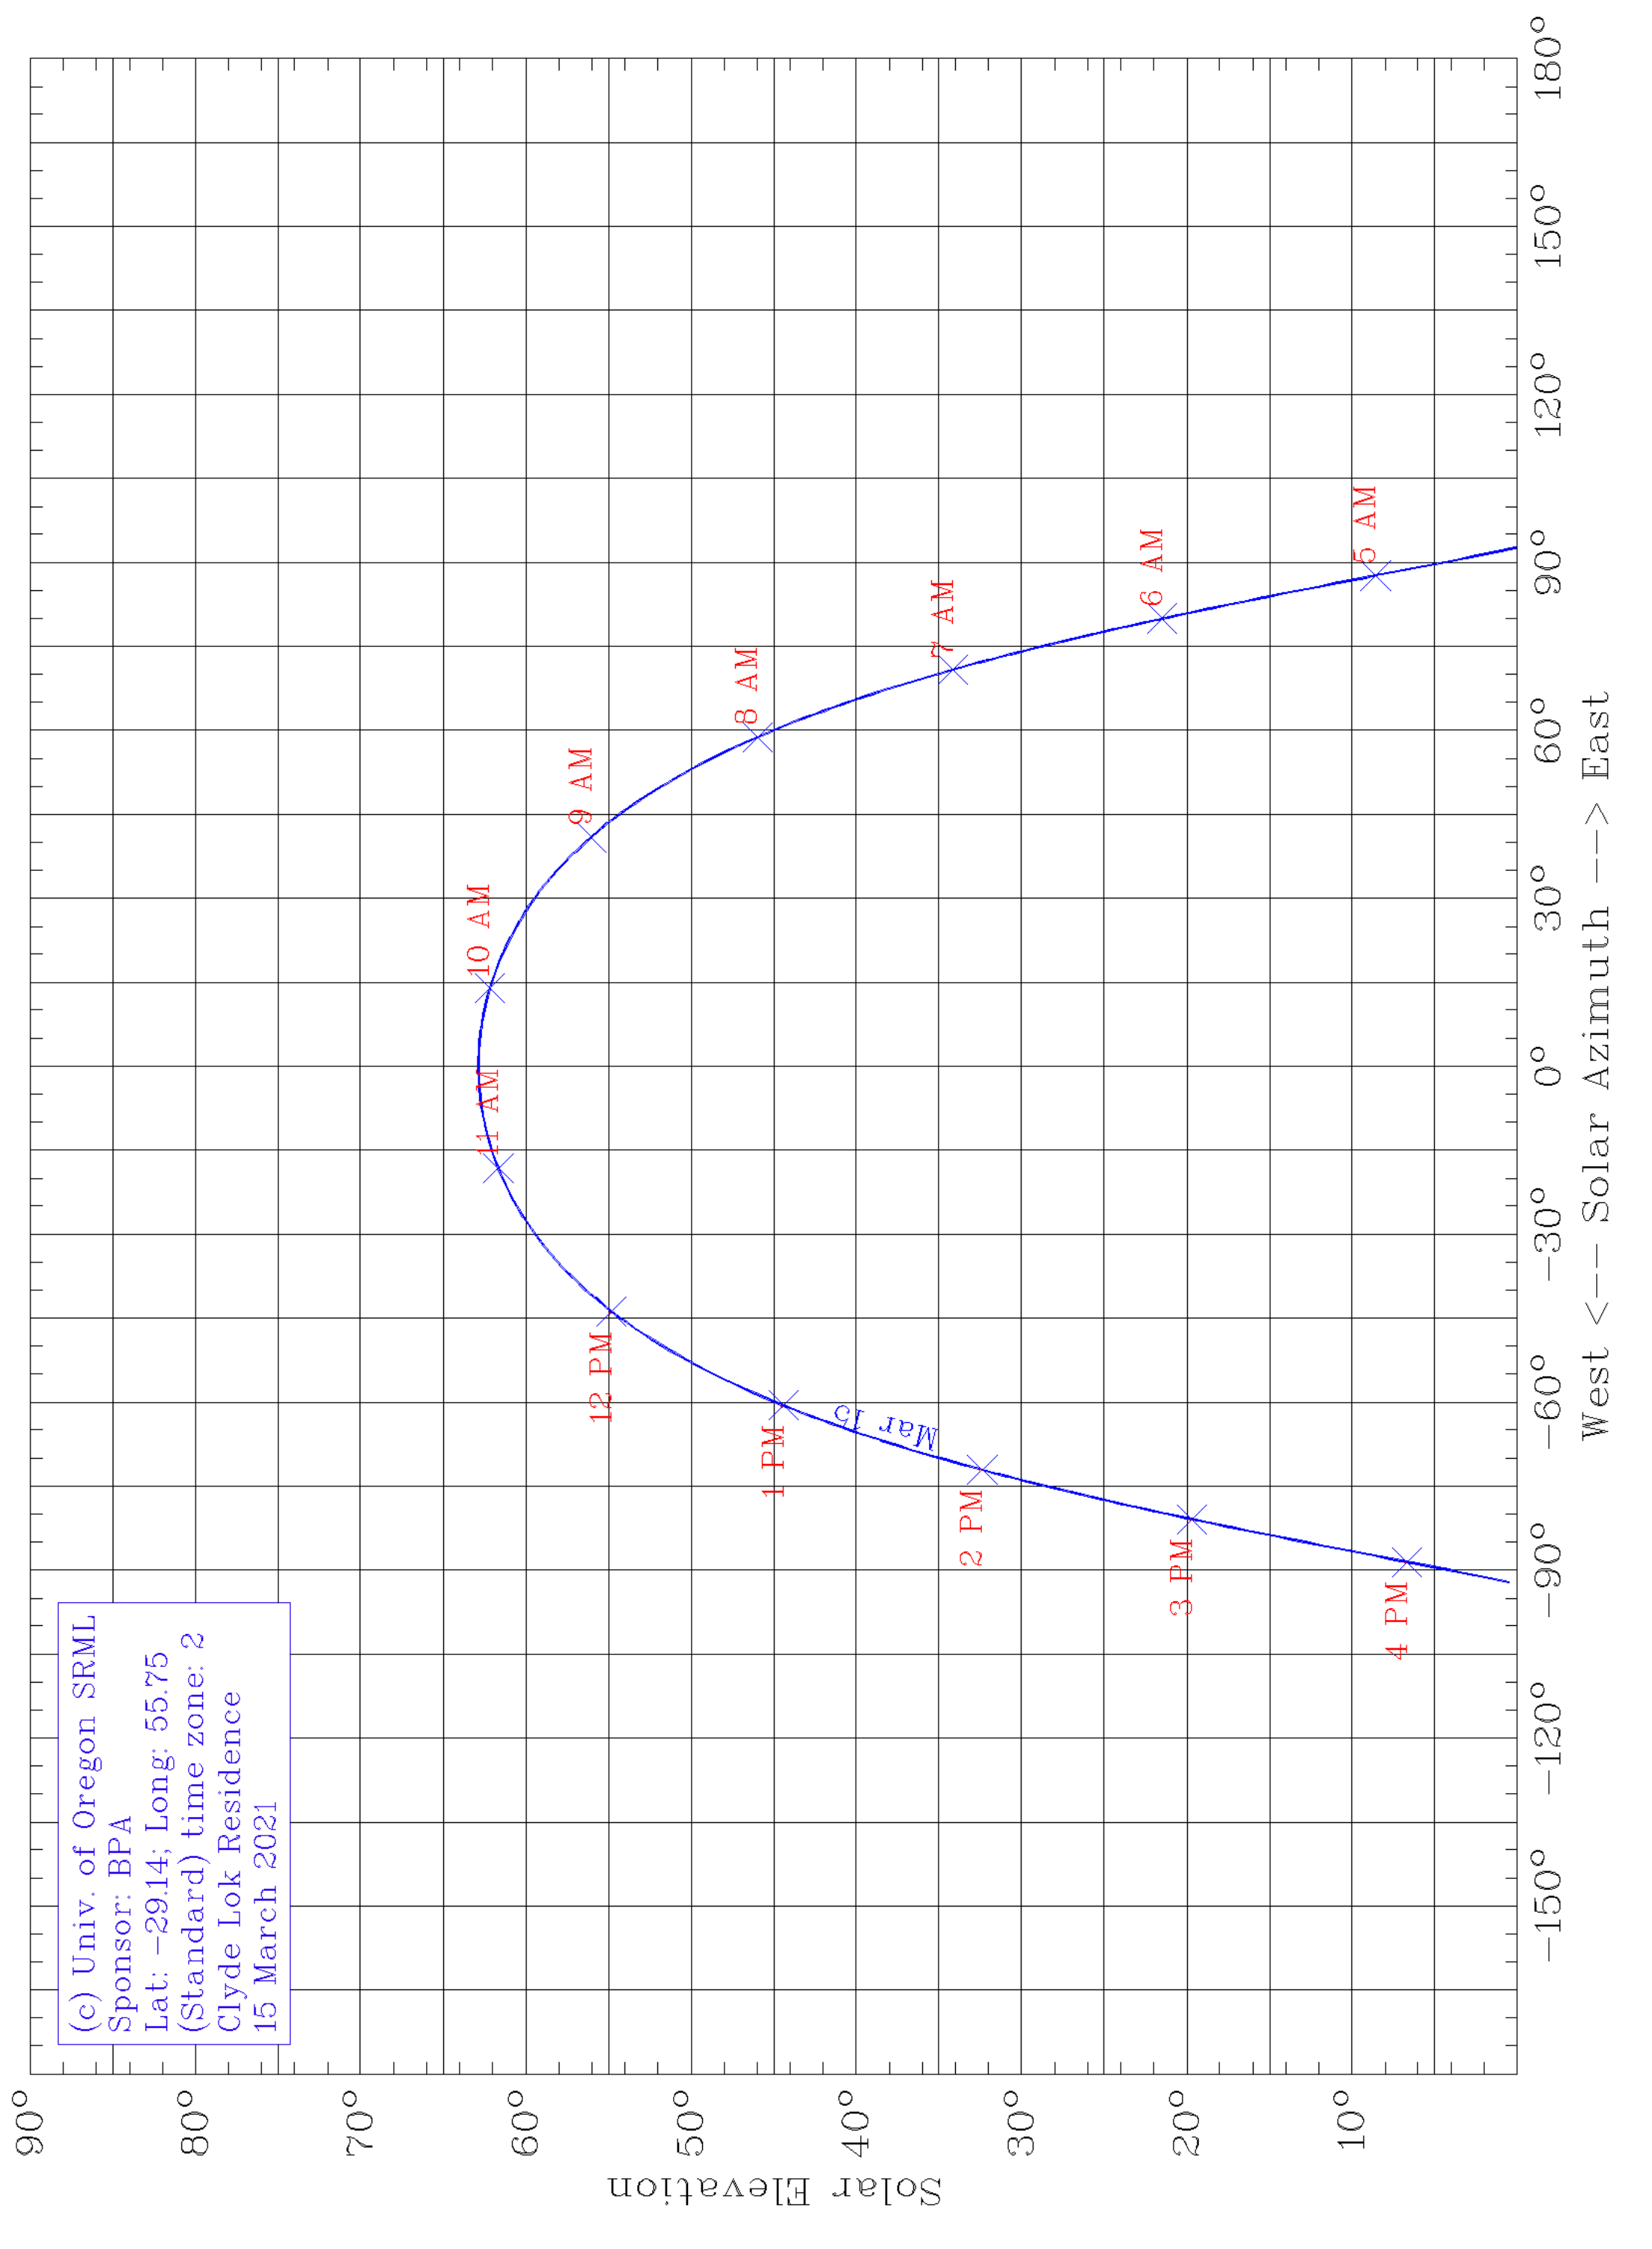

(c) Univ. of Oregon SRML  
Sponsor: BPA  
Lat: -29.14; Long: 55.75  
(Standard) time zone: 2  
Clyde Lok Residence  
15 March 2021

West <-- Solar Azimuth --> East