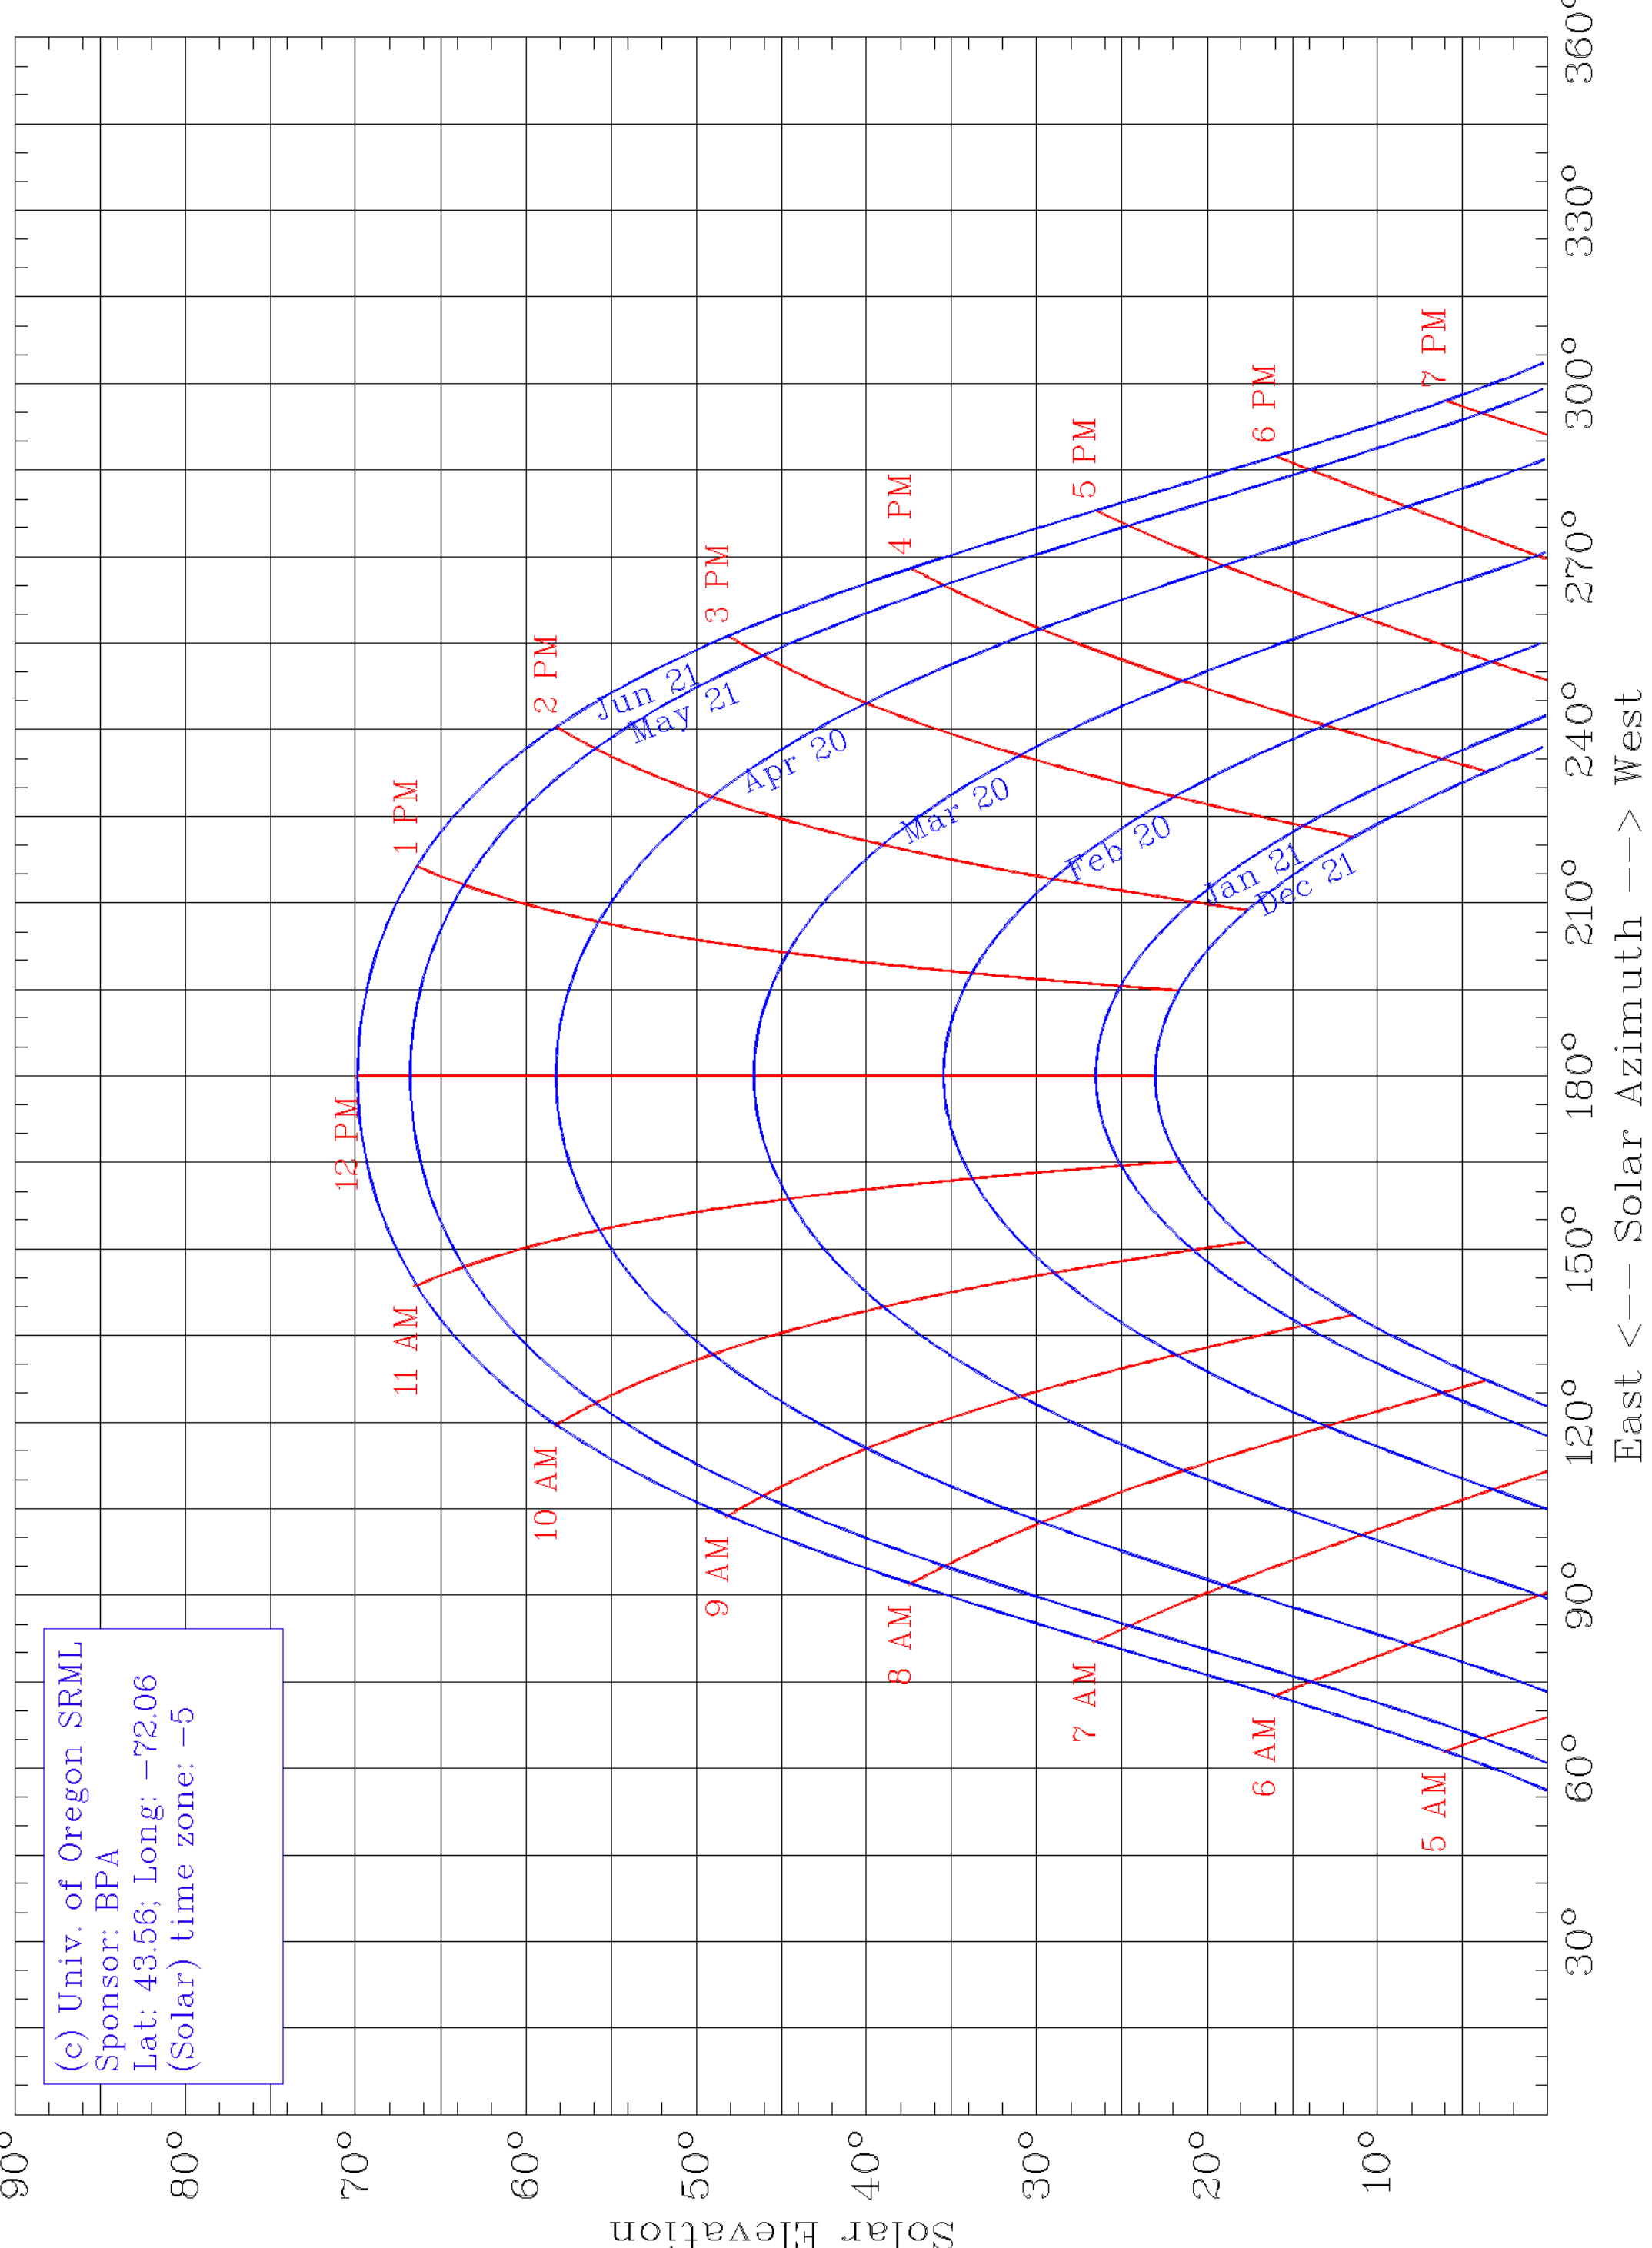

(c) Univ. of Oregon SRML
Sponsor: BPA
Lat: 43.56; Long: -72.06
(Solar) time zone: -5

East <--- Solar Azimuth ---> West