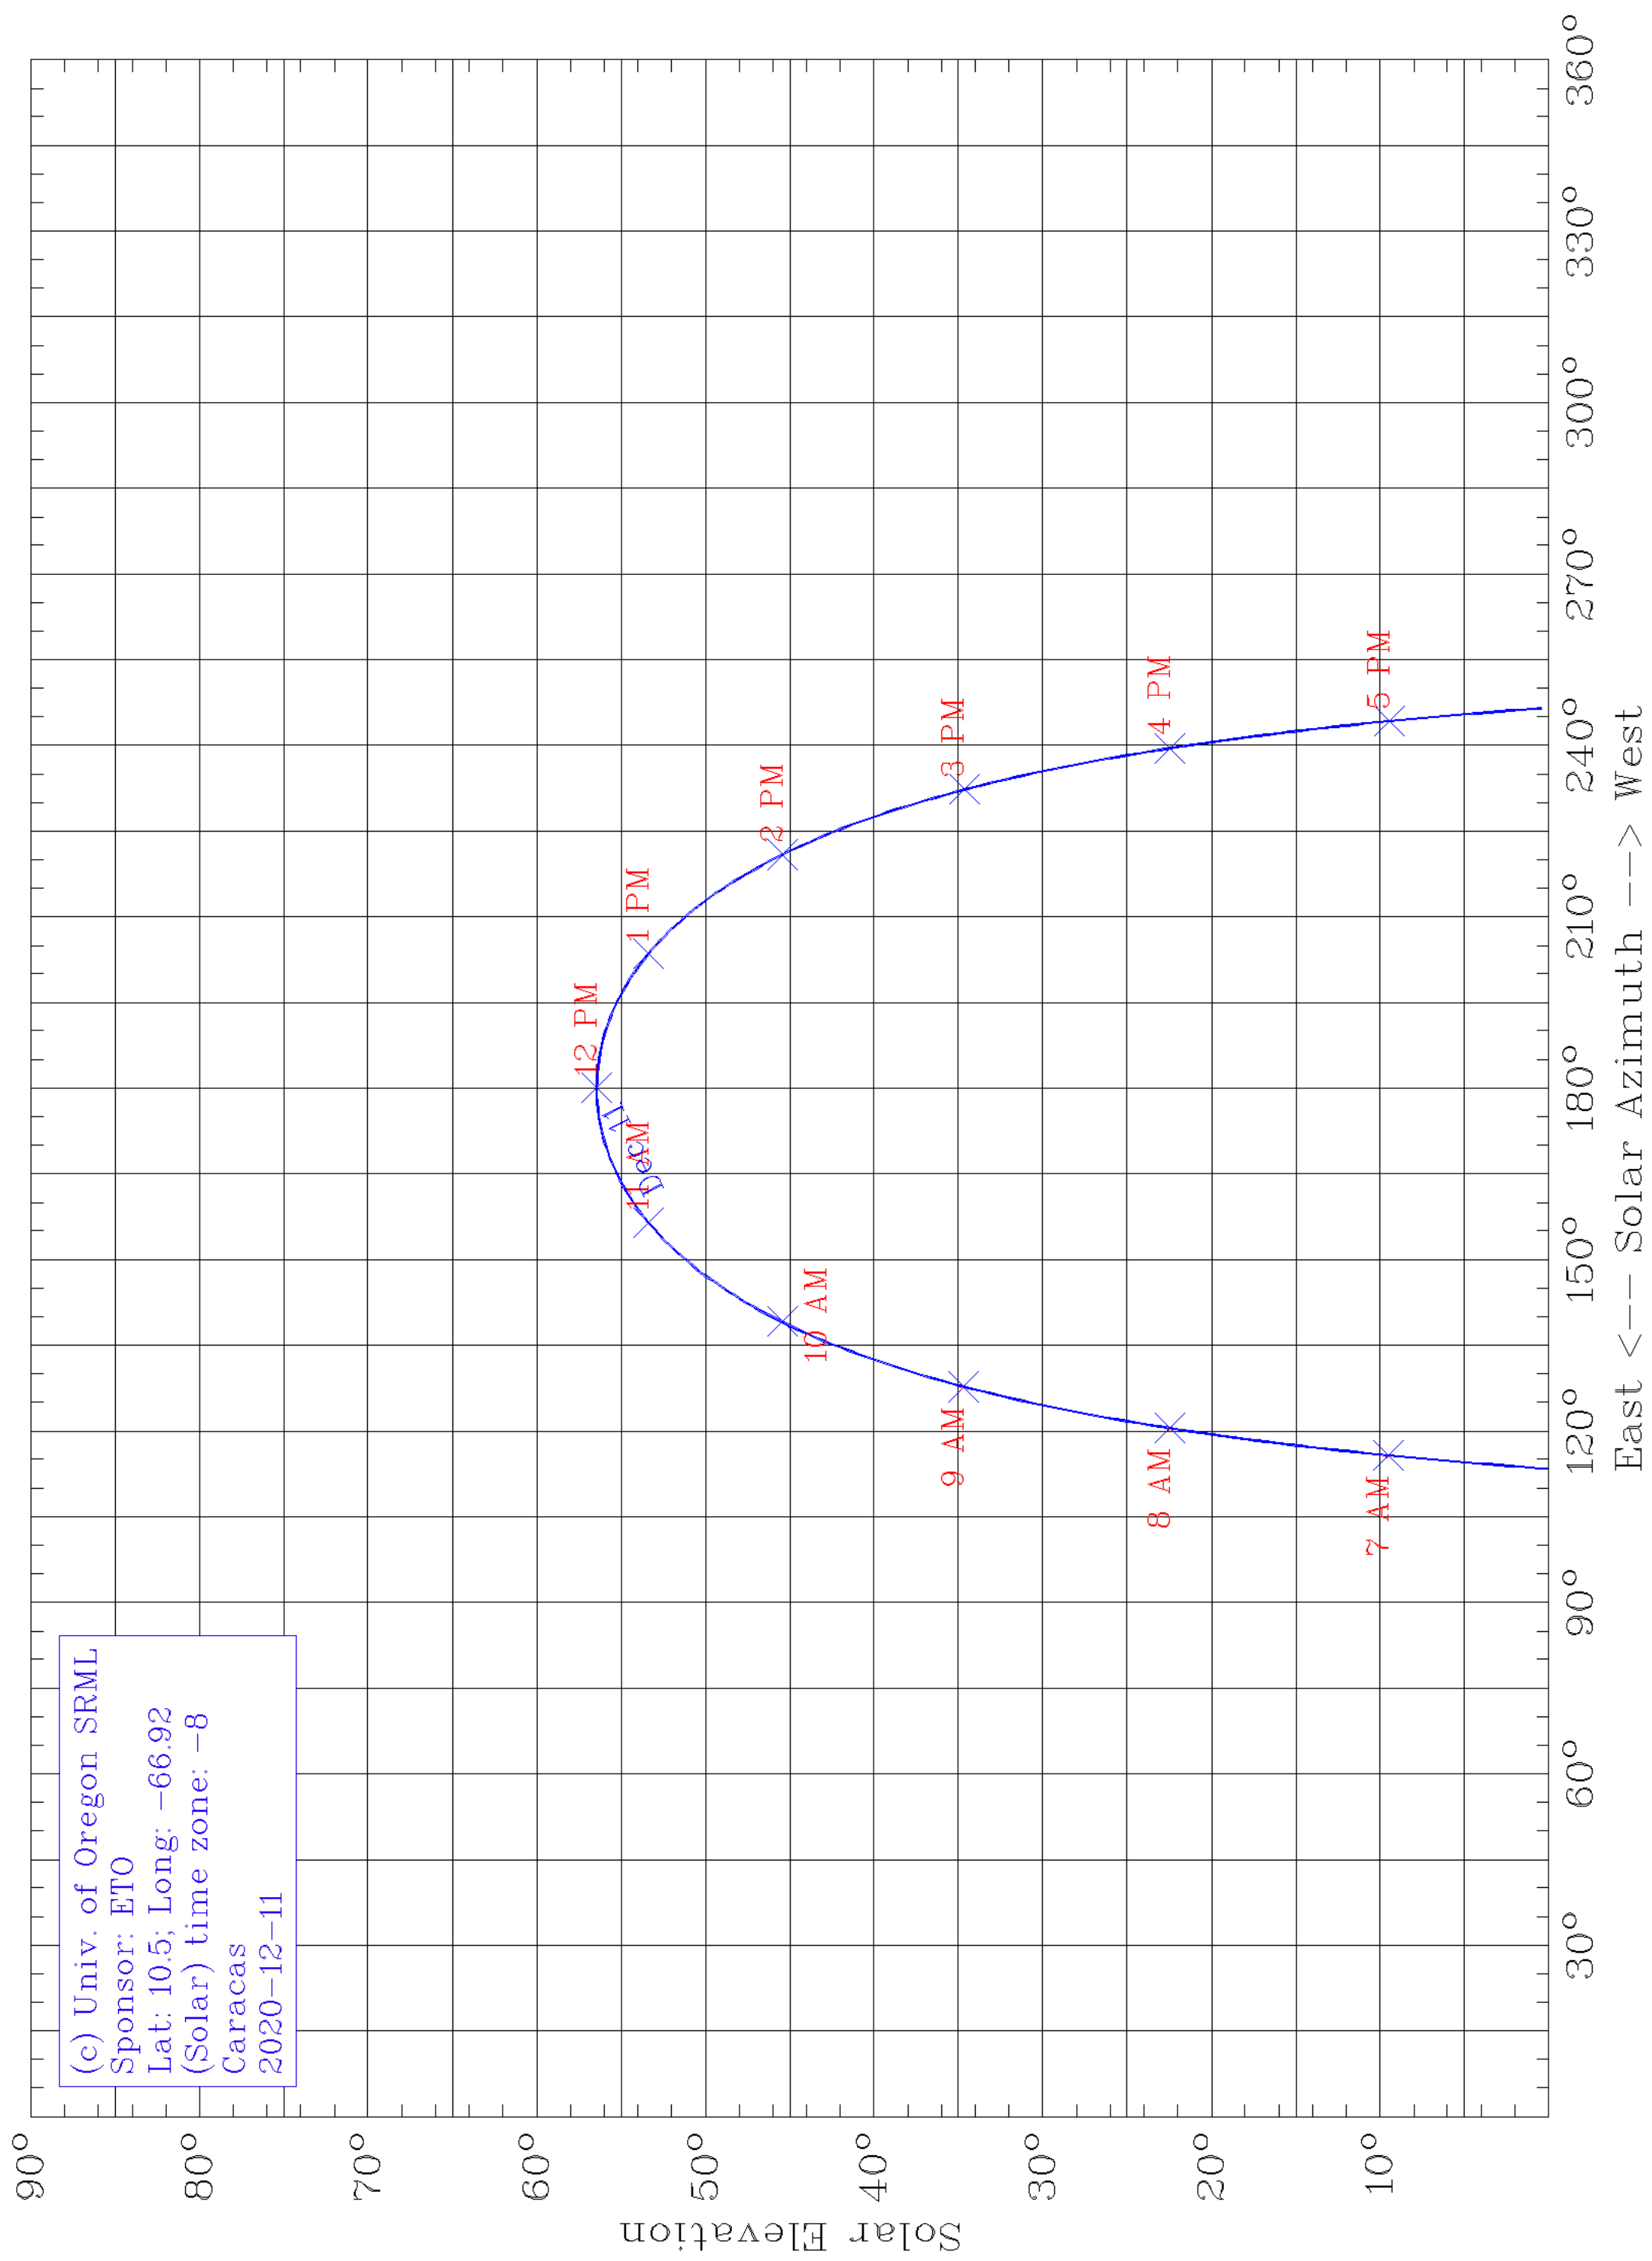

(c) Univ. of Oregon SRML
Sponsor: ETO
Lat: 10.5; Long: -66.92
(Solar) time zone: -8
Caracas
2020-12-11

East <--- Solar Azimuth ---> West