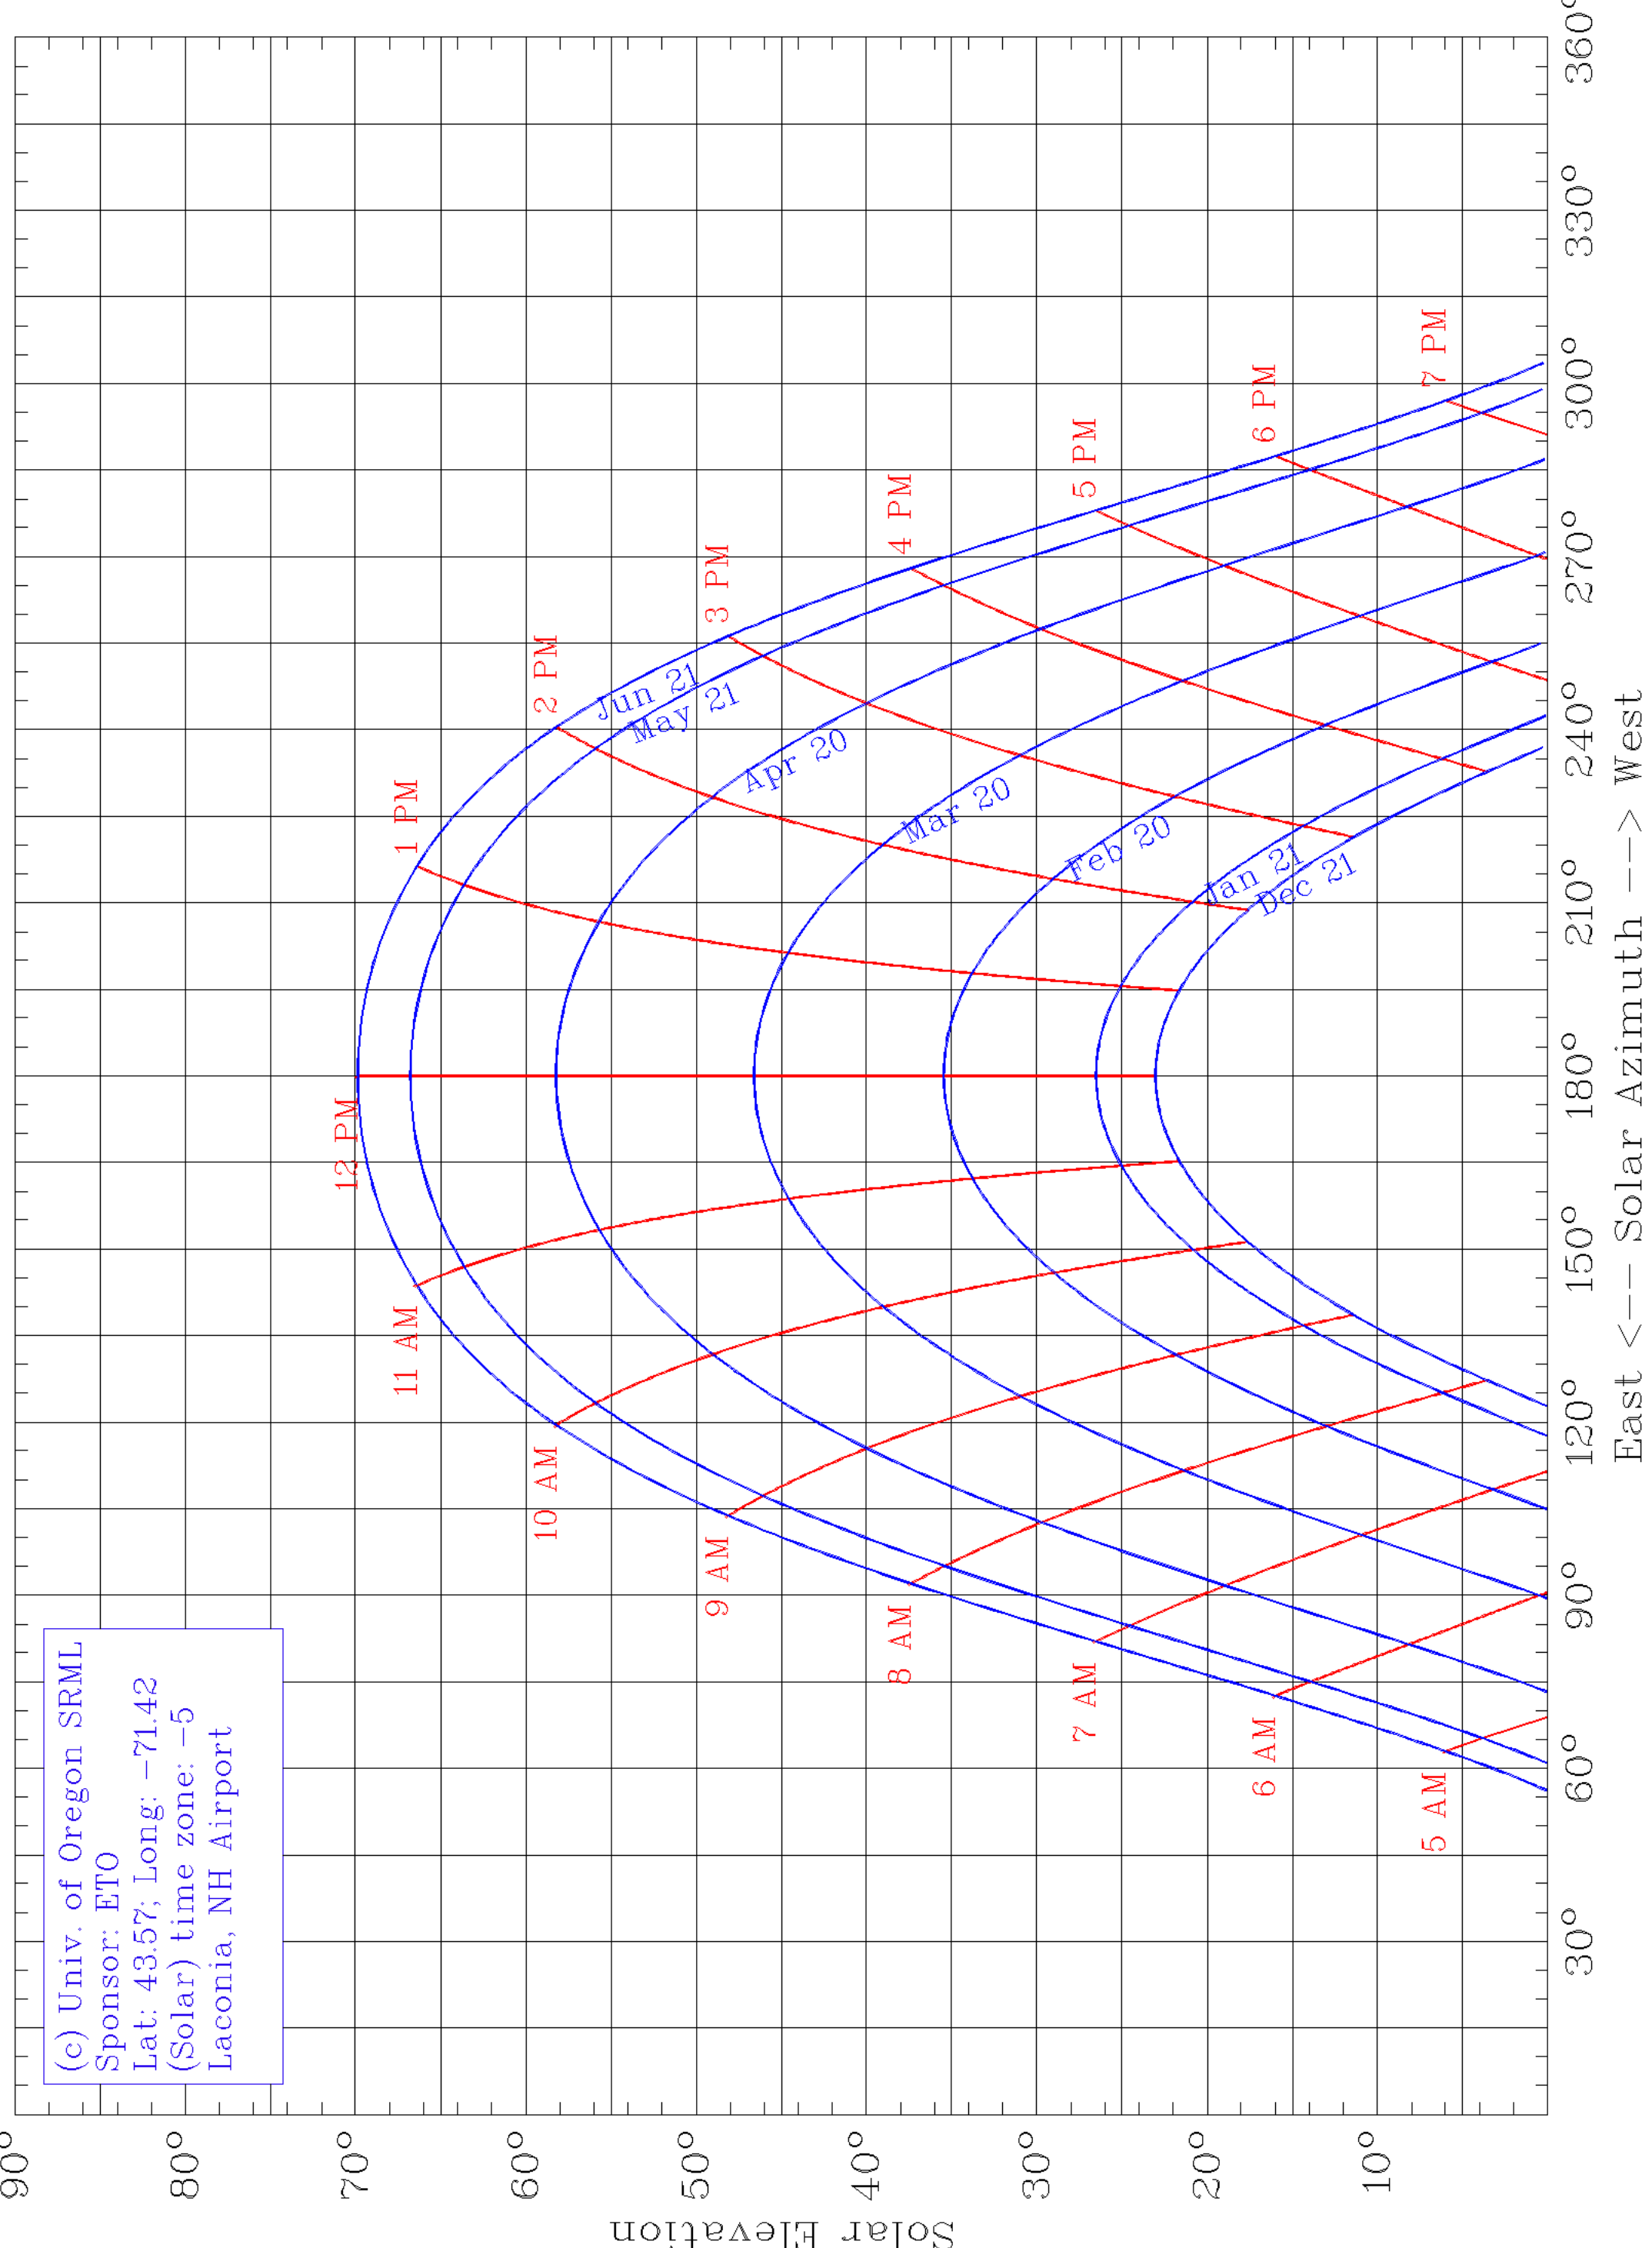

(c) Univ. of Oregon SRML
Sponsor: ETO
Lat: 43.57; Long: -71.42
(Solar) time zone: -5
Laconia, NH Airport

East <--- Solar Azimuth ---> West