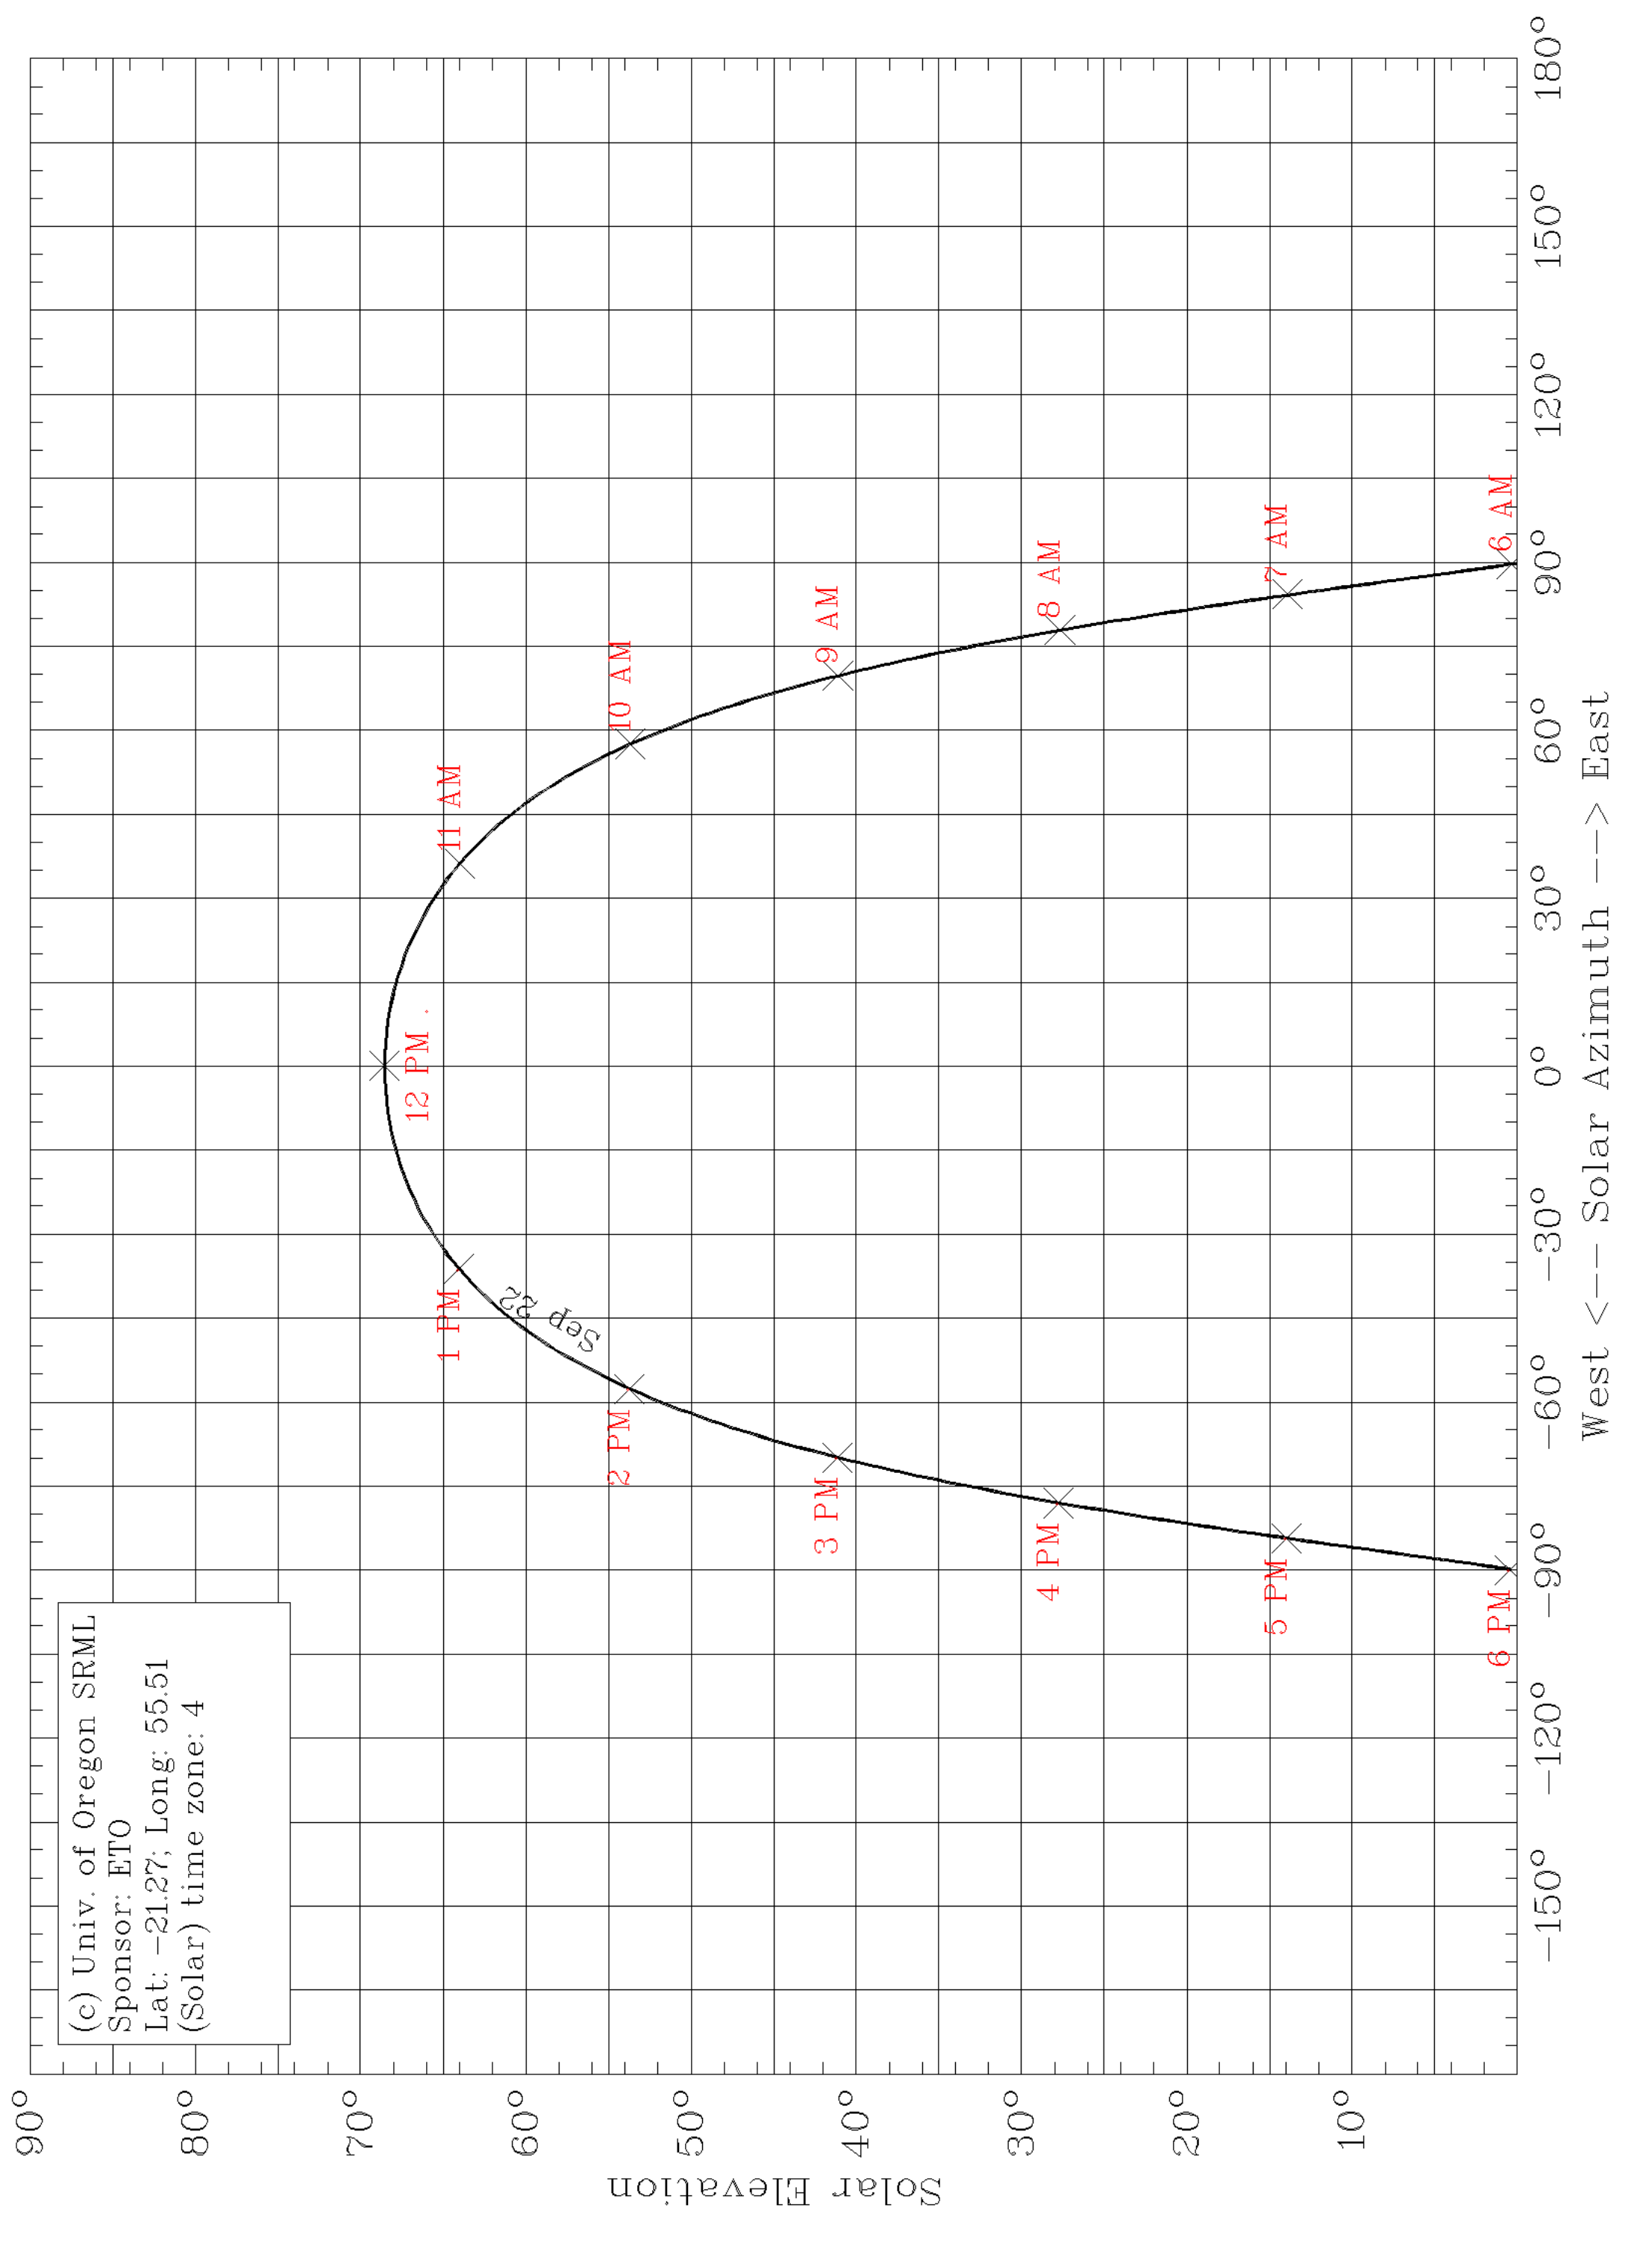

(c) Univ. of Oregon SRML  
Sponsor: ETO  
Lat: -21.27; Long: 55.51  
(Solar) time zone: 4

West <-- Solar Azimuth --> East