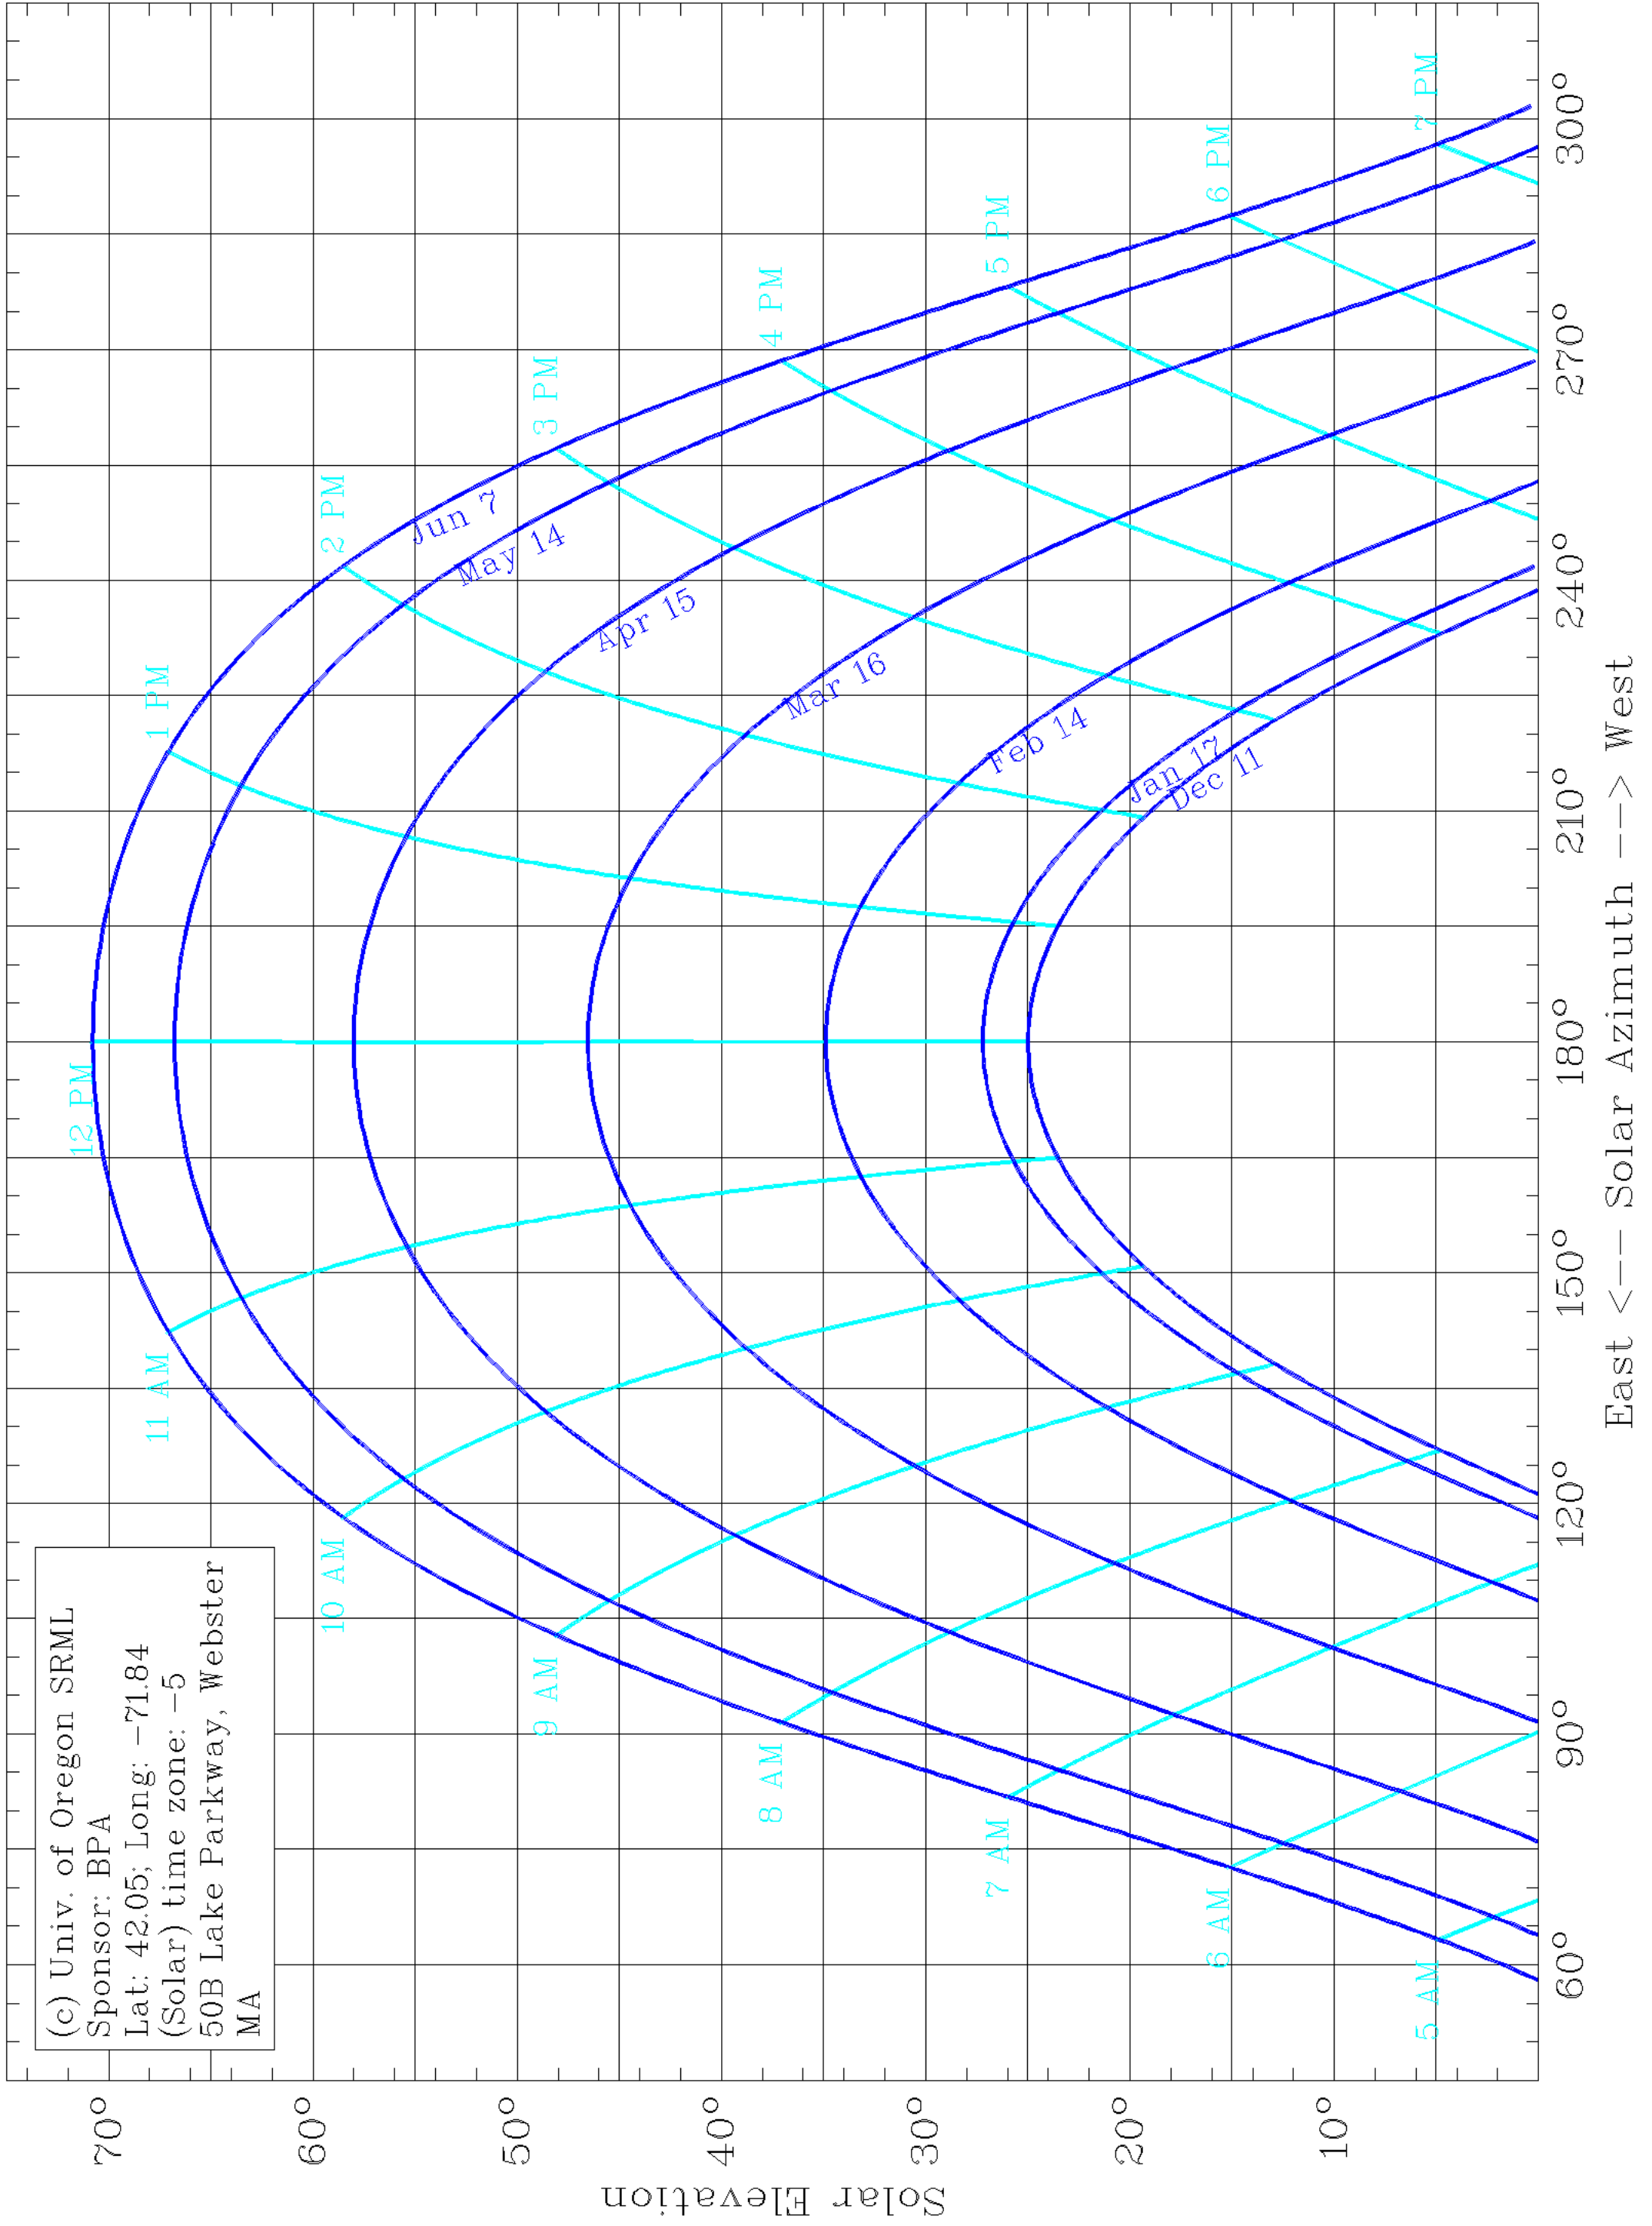

(c) Univ. of Oregon SRML  
Sponsor: BPA  
Lat: 42.05; Long: -71.84  
(Solar) time zone: -5  
50B Lake Parkway, Webster  
MA

East <-- Solar Azimuth --> West