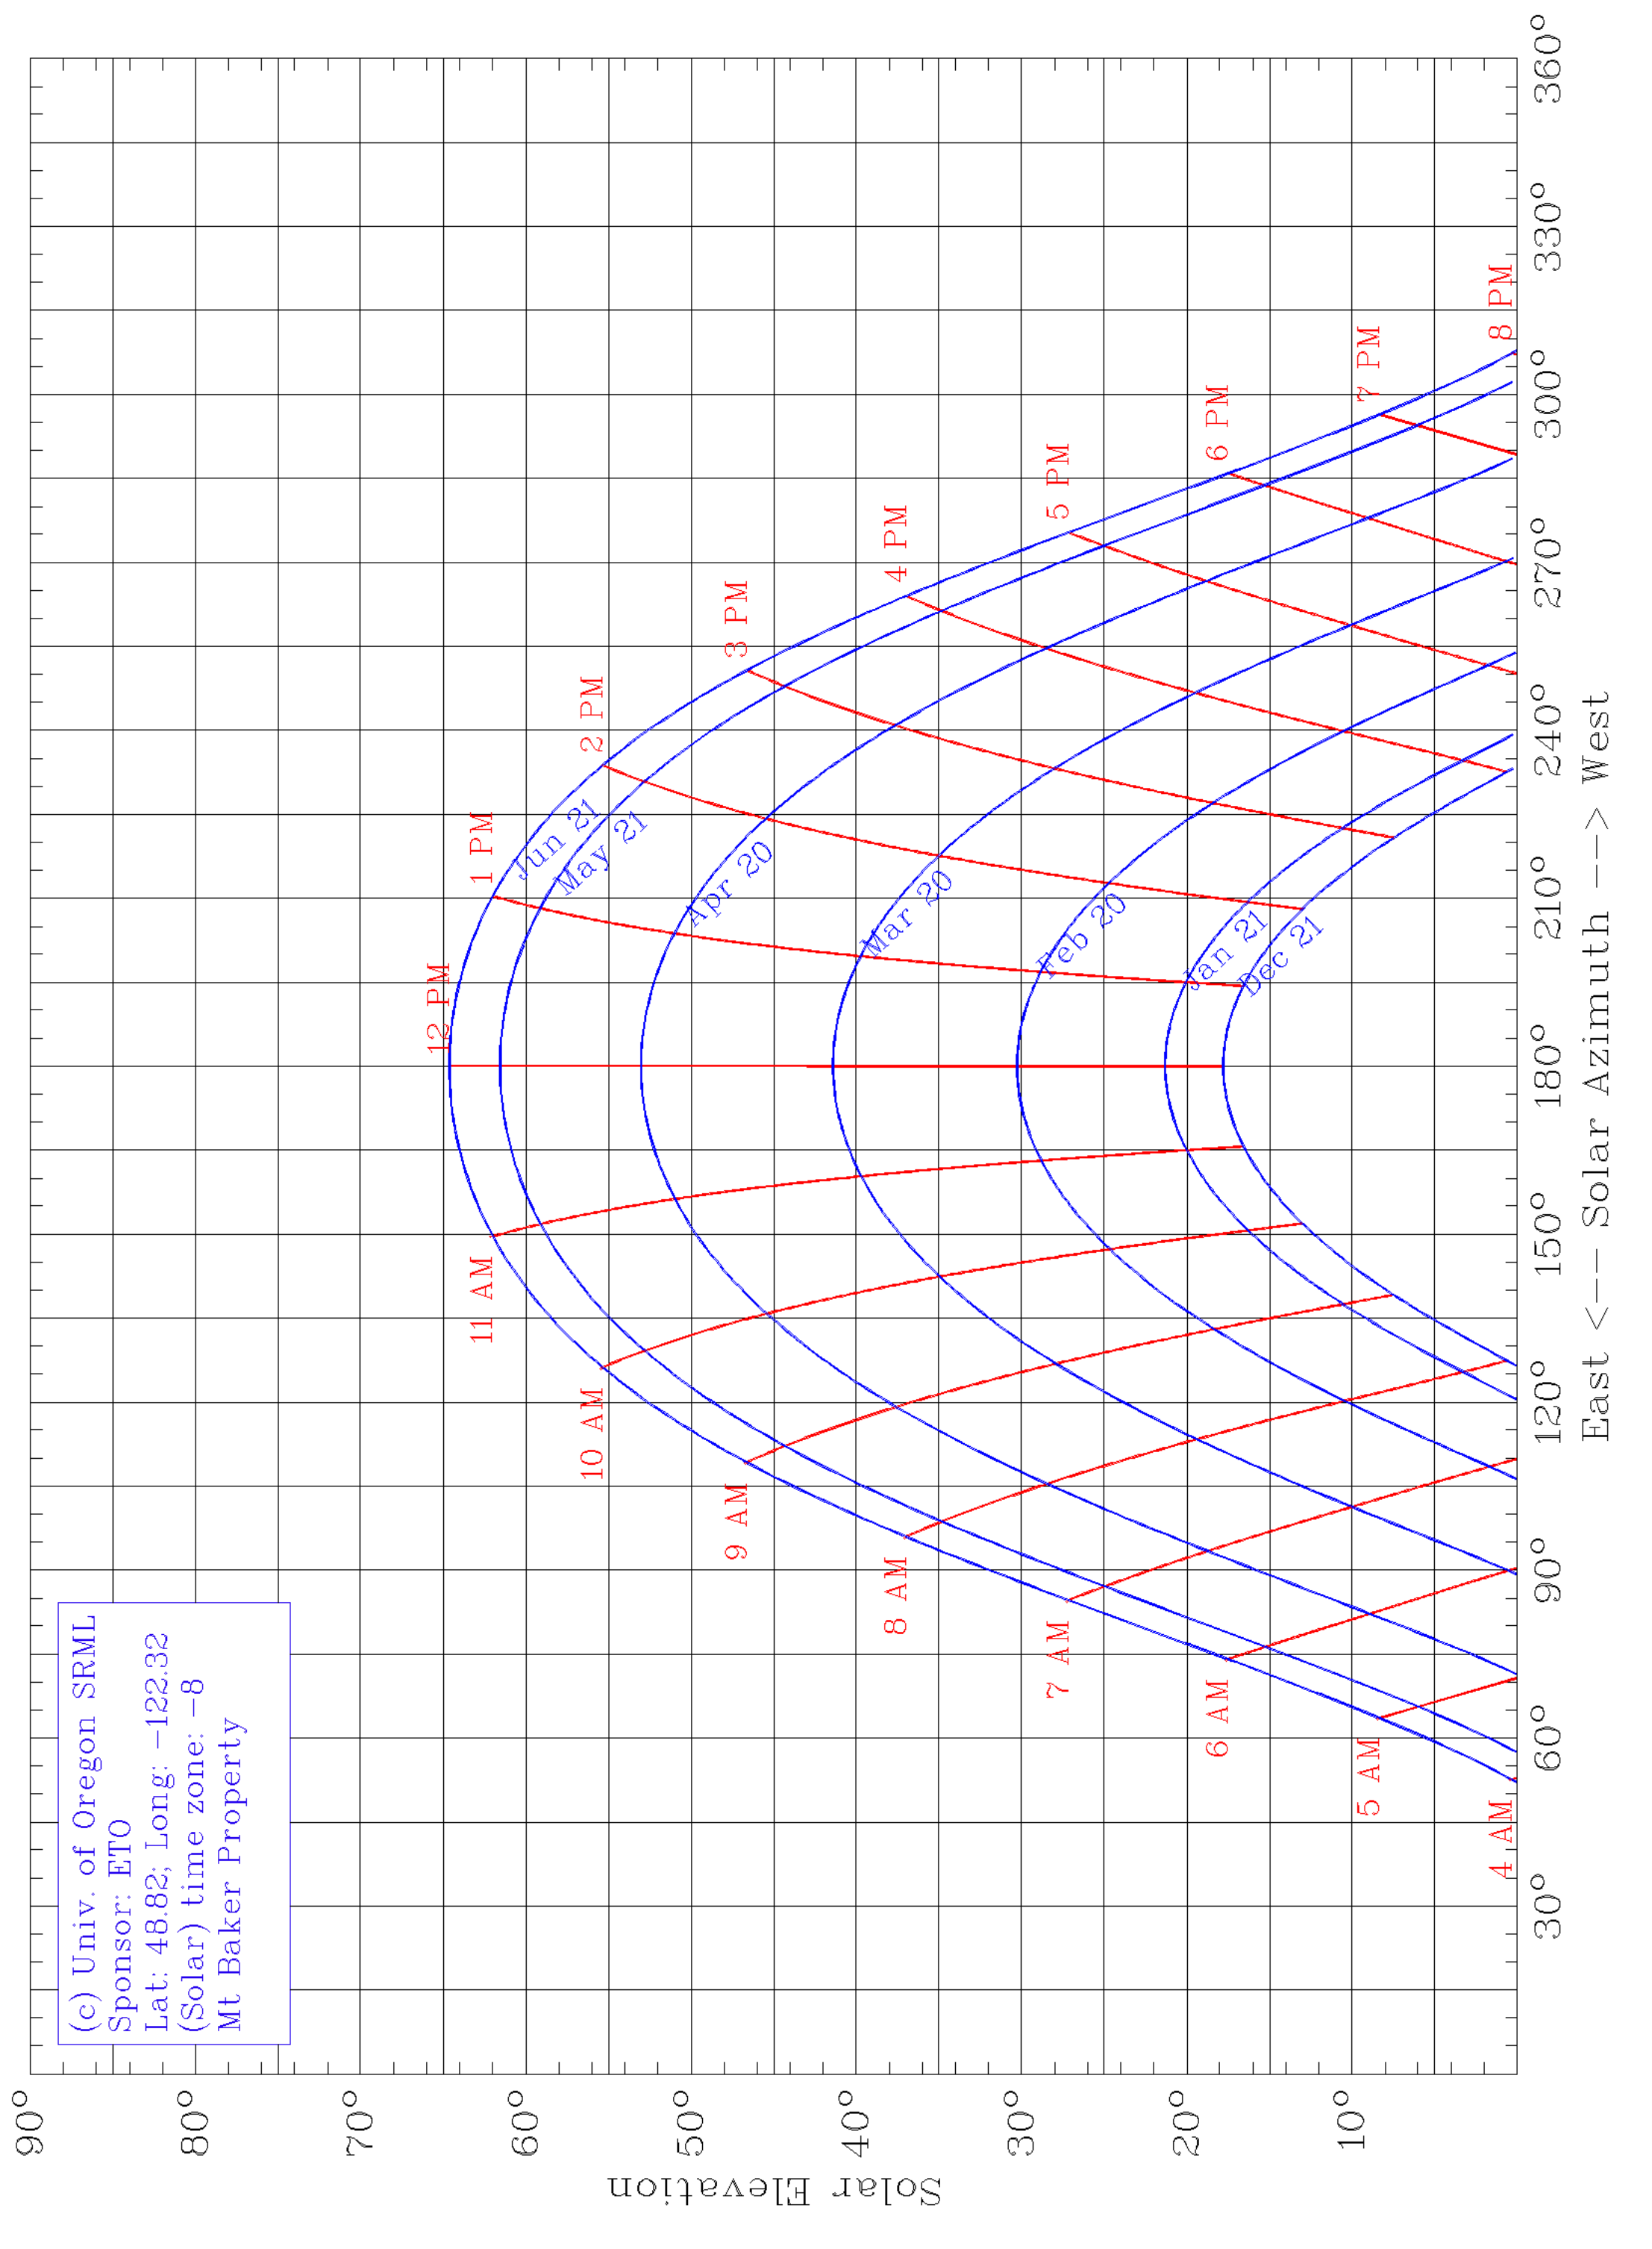

(c) Univ. of Oregon SRML  
Sponsor: ETO  
Lat: 48.82; Long: -122.32  
(Solar) time zone: -8  
Mt Baker Property

East <-- Solar Azimuth --> West