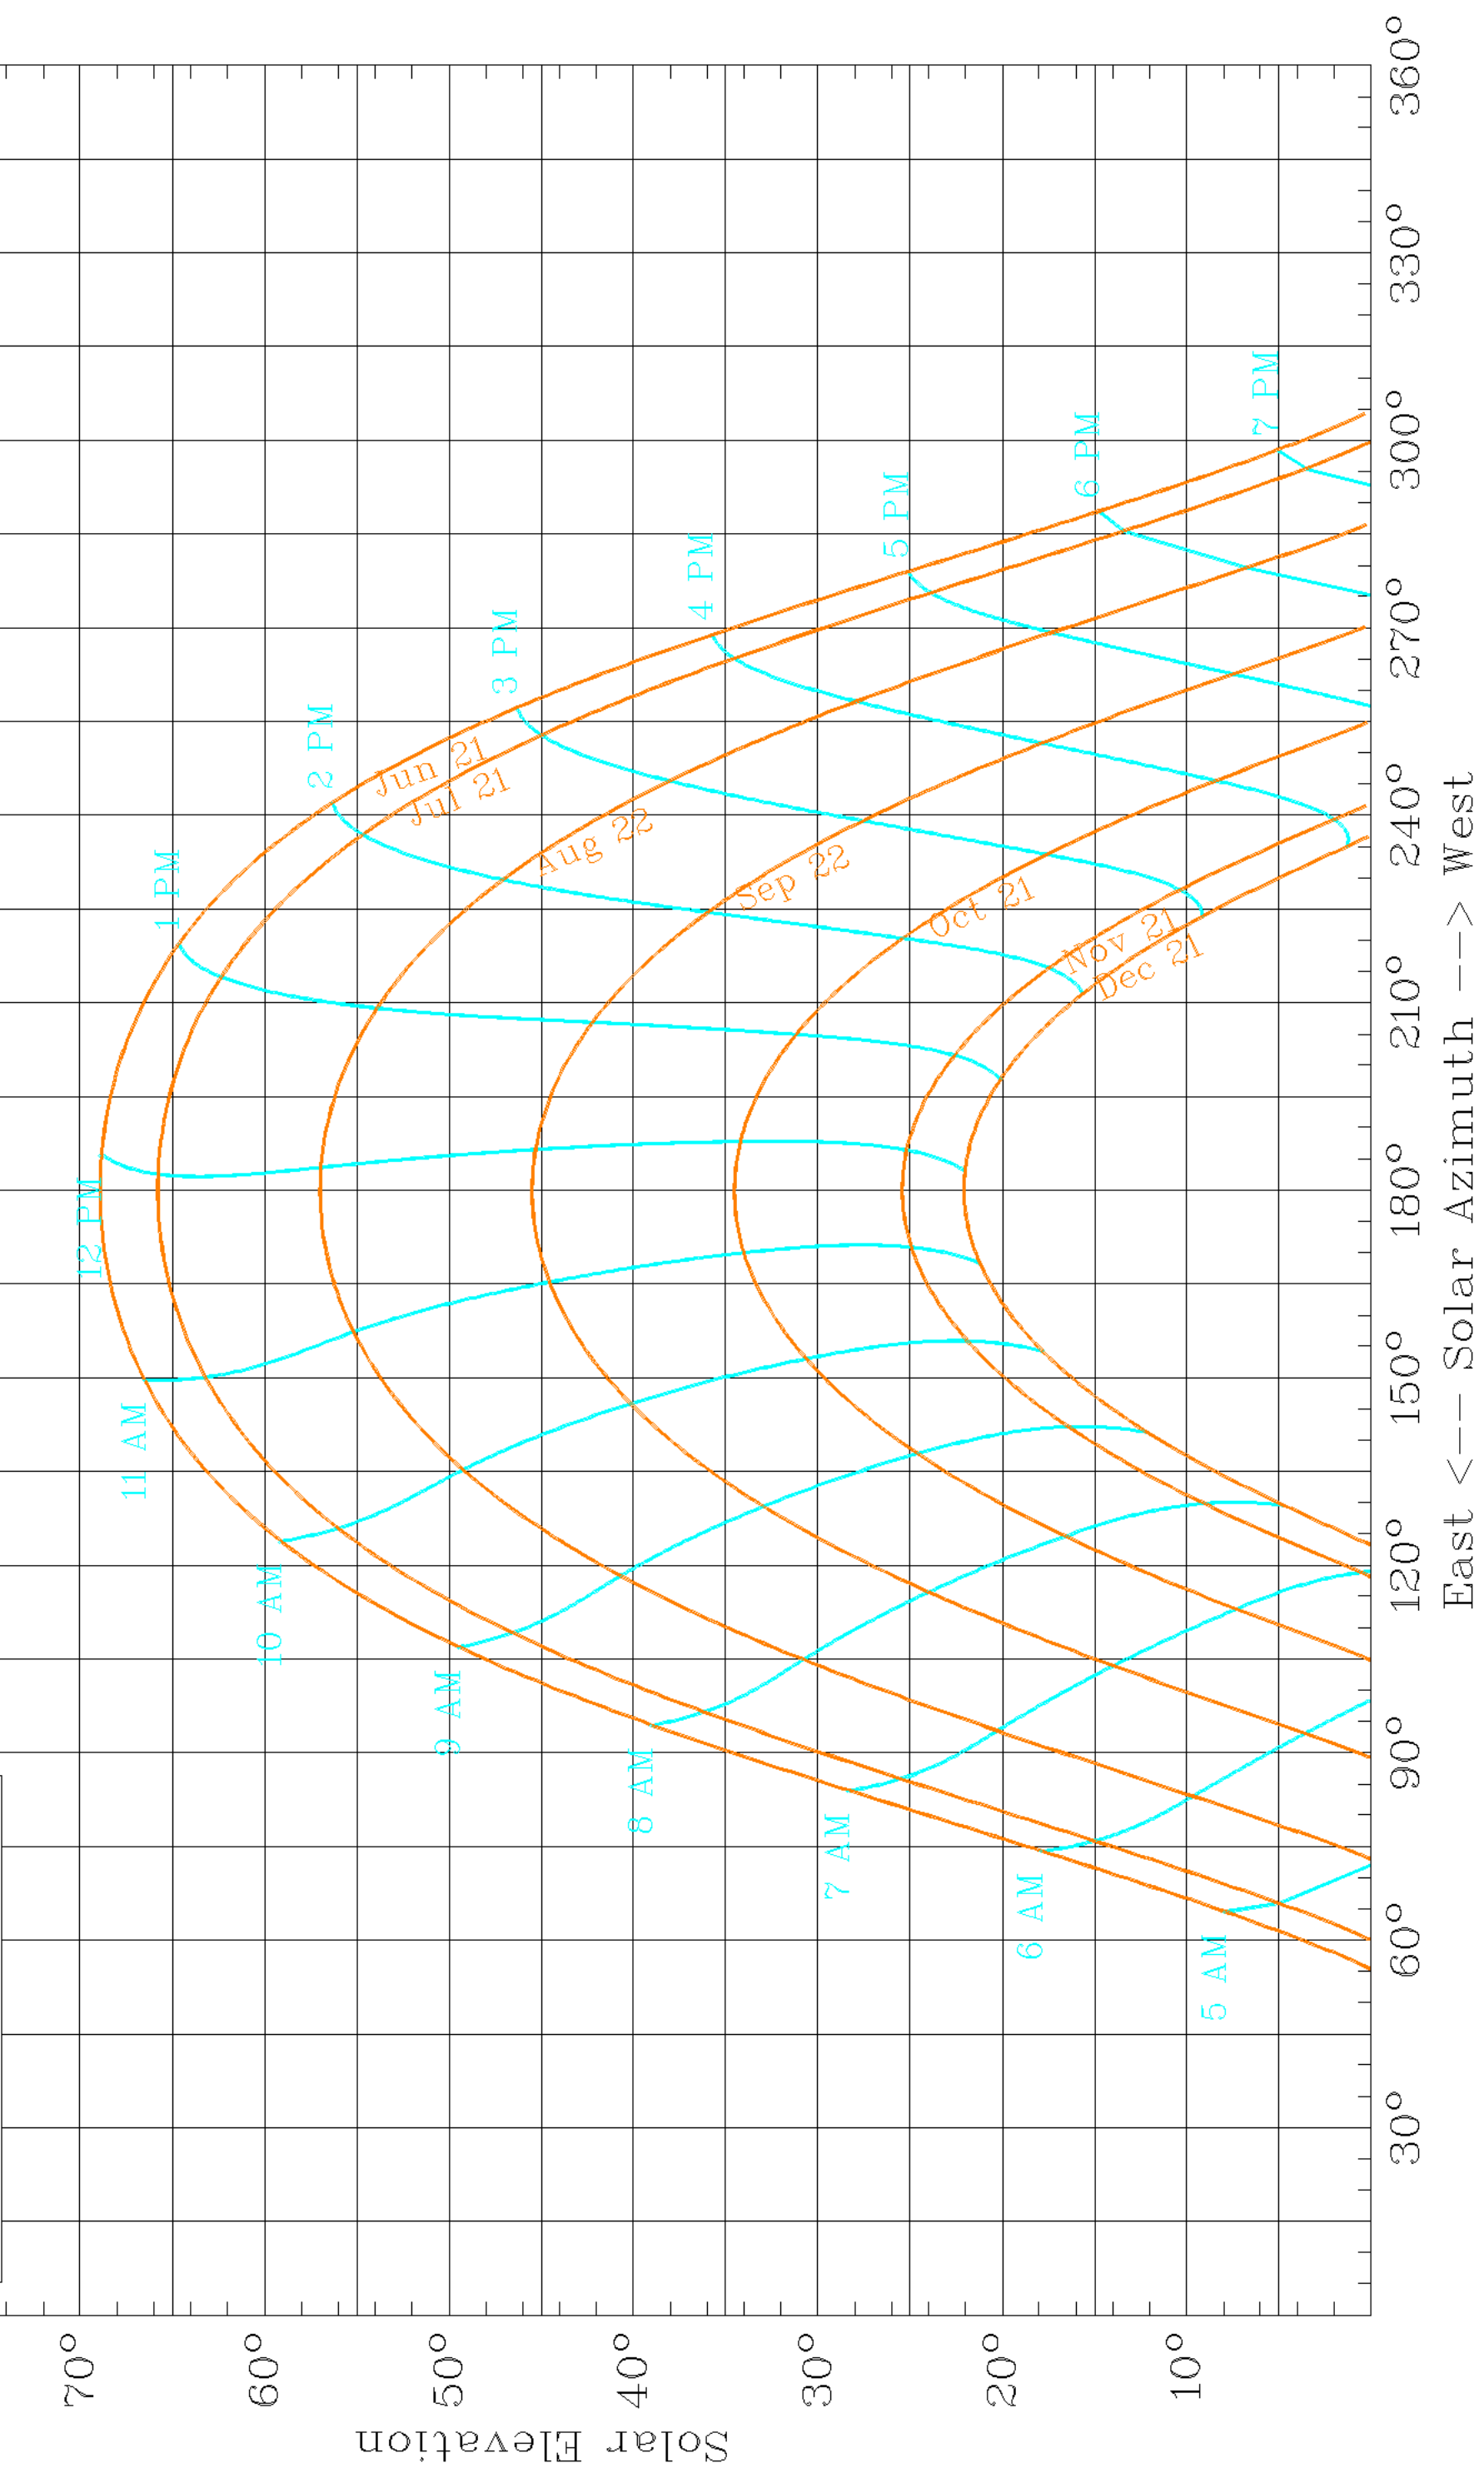

(c) Univ. of Oregon SRML
Sponsor: BPA
Lat: 44.55; Long: -72.25
(Standard) time zone: -5
Wheelock Mountain Farm
Sun Chart

East <--- Solar Azimuth ---> West