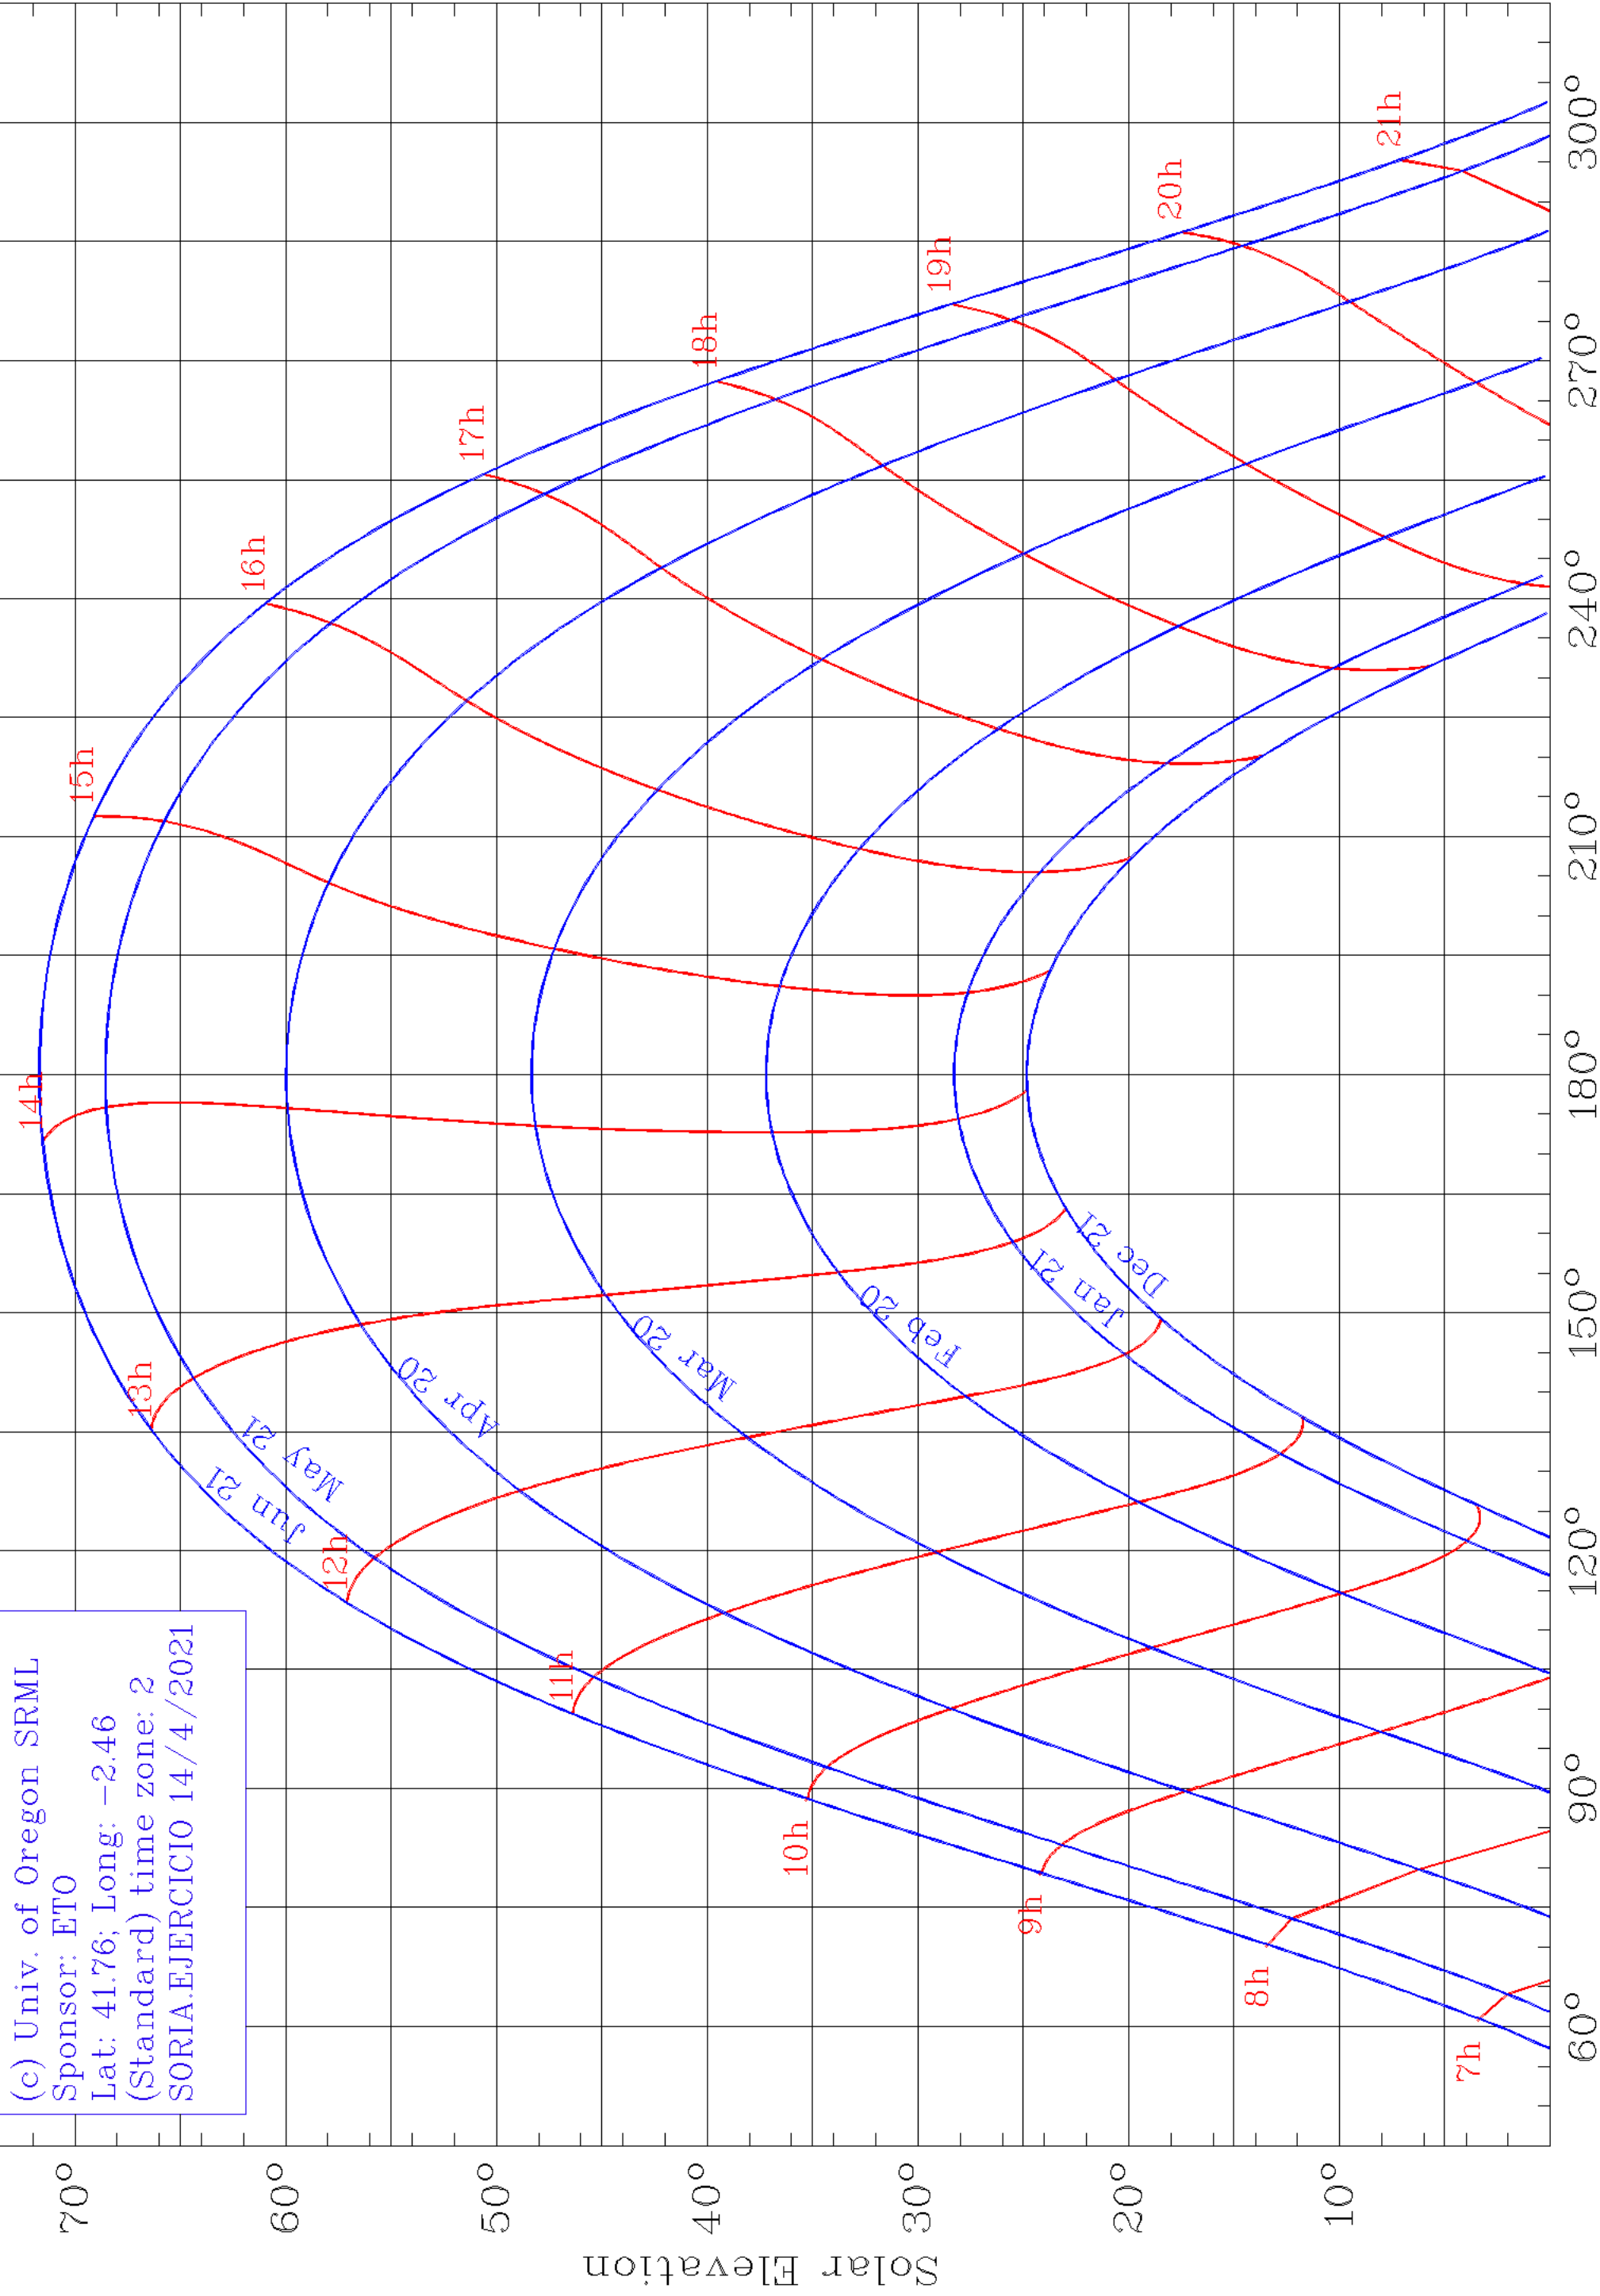

(c) Univ. of Oregon SRML
Sponsor: ETO
Lat: 41.76; Long: -2.46
(Standard) time zone: 2
SORIA.EJERCICIO 14/4/2021

East <--- Solar Azimuth ---> West