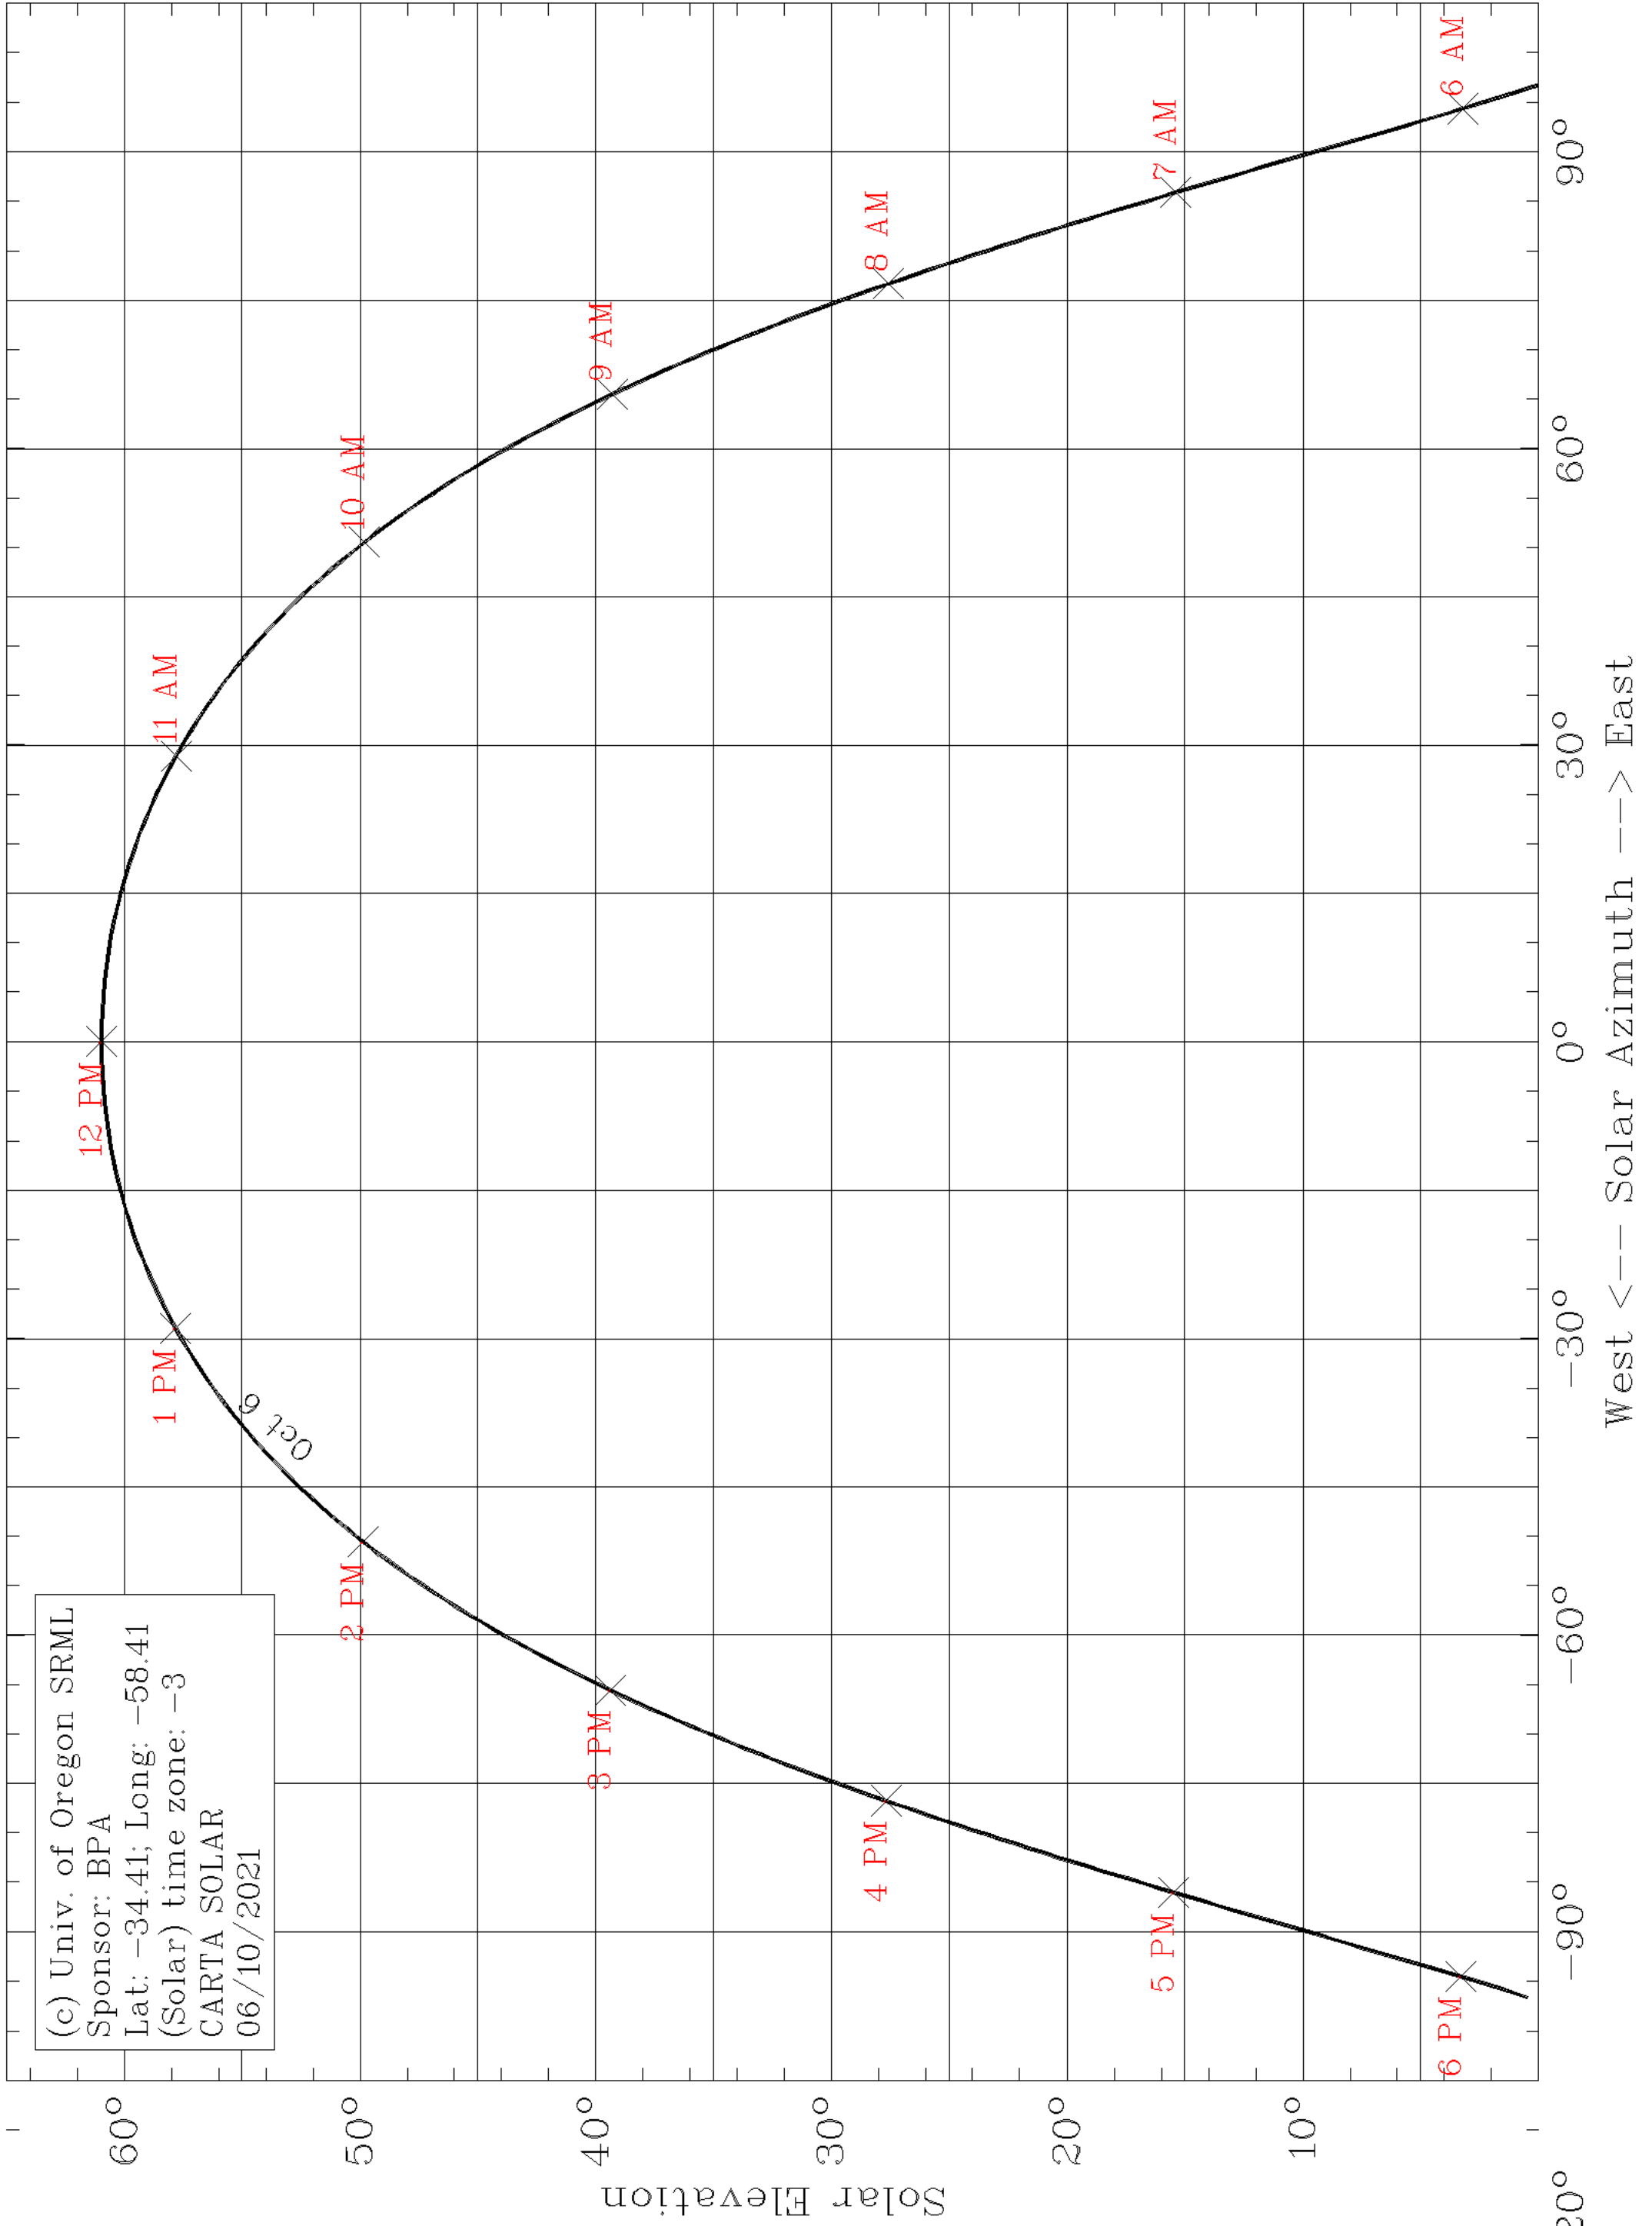

(c) Univ. of Oregon SRML
Sponsor: BPA
Lat: -34.41; Long: -58.41
(Solar) time zone: -3
CARTA SOLAR
06/10/2021

West <-- Solar Azimuth --> East