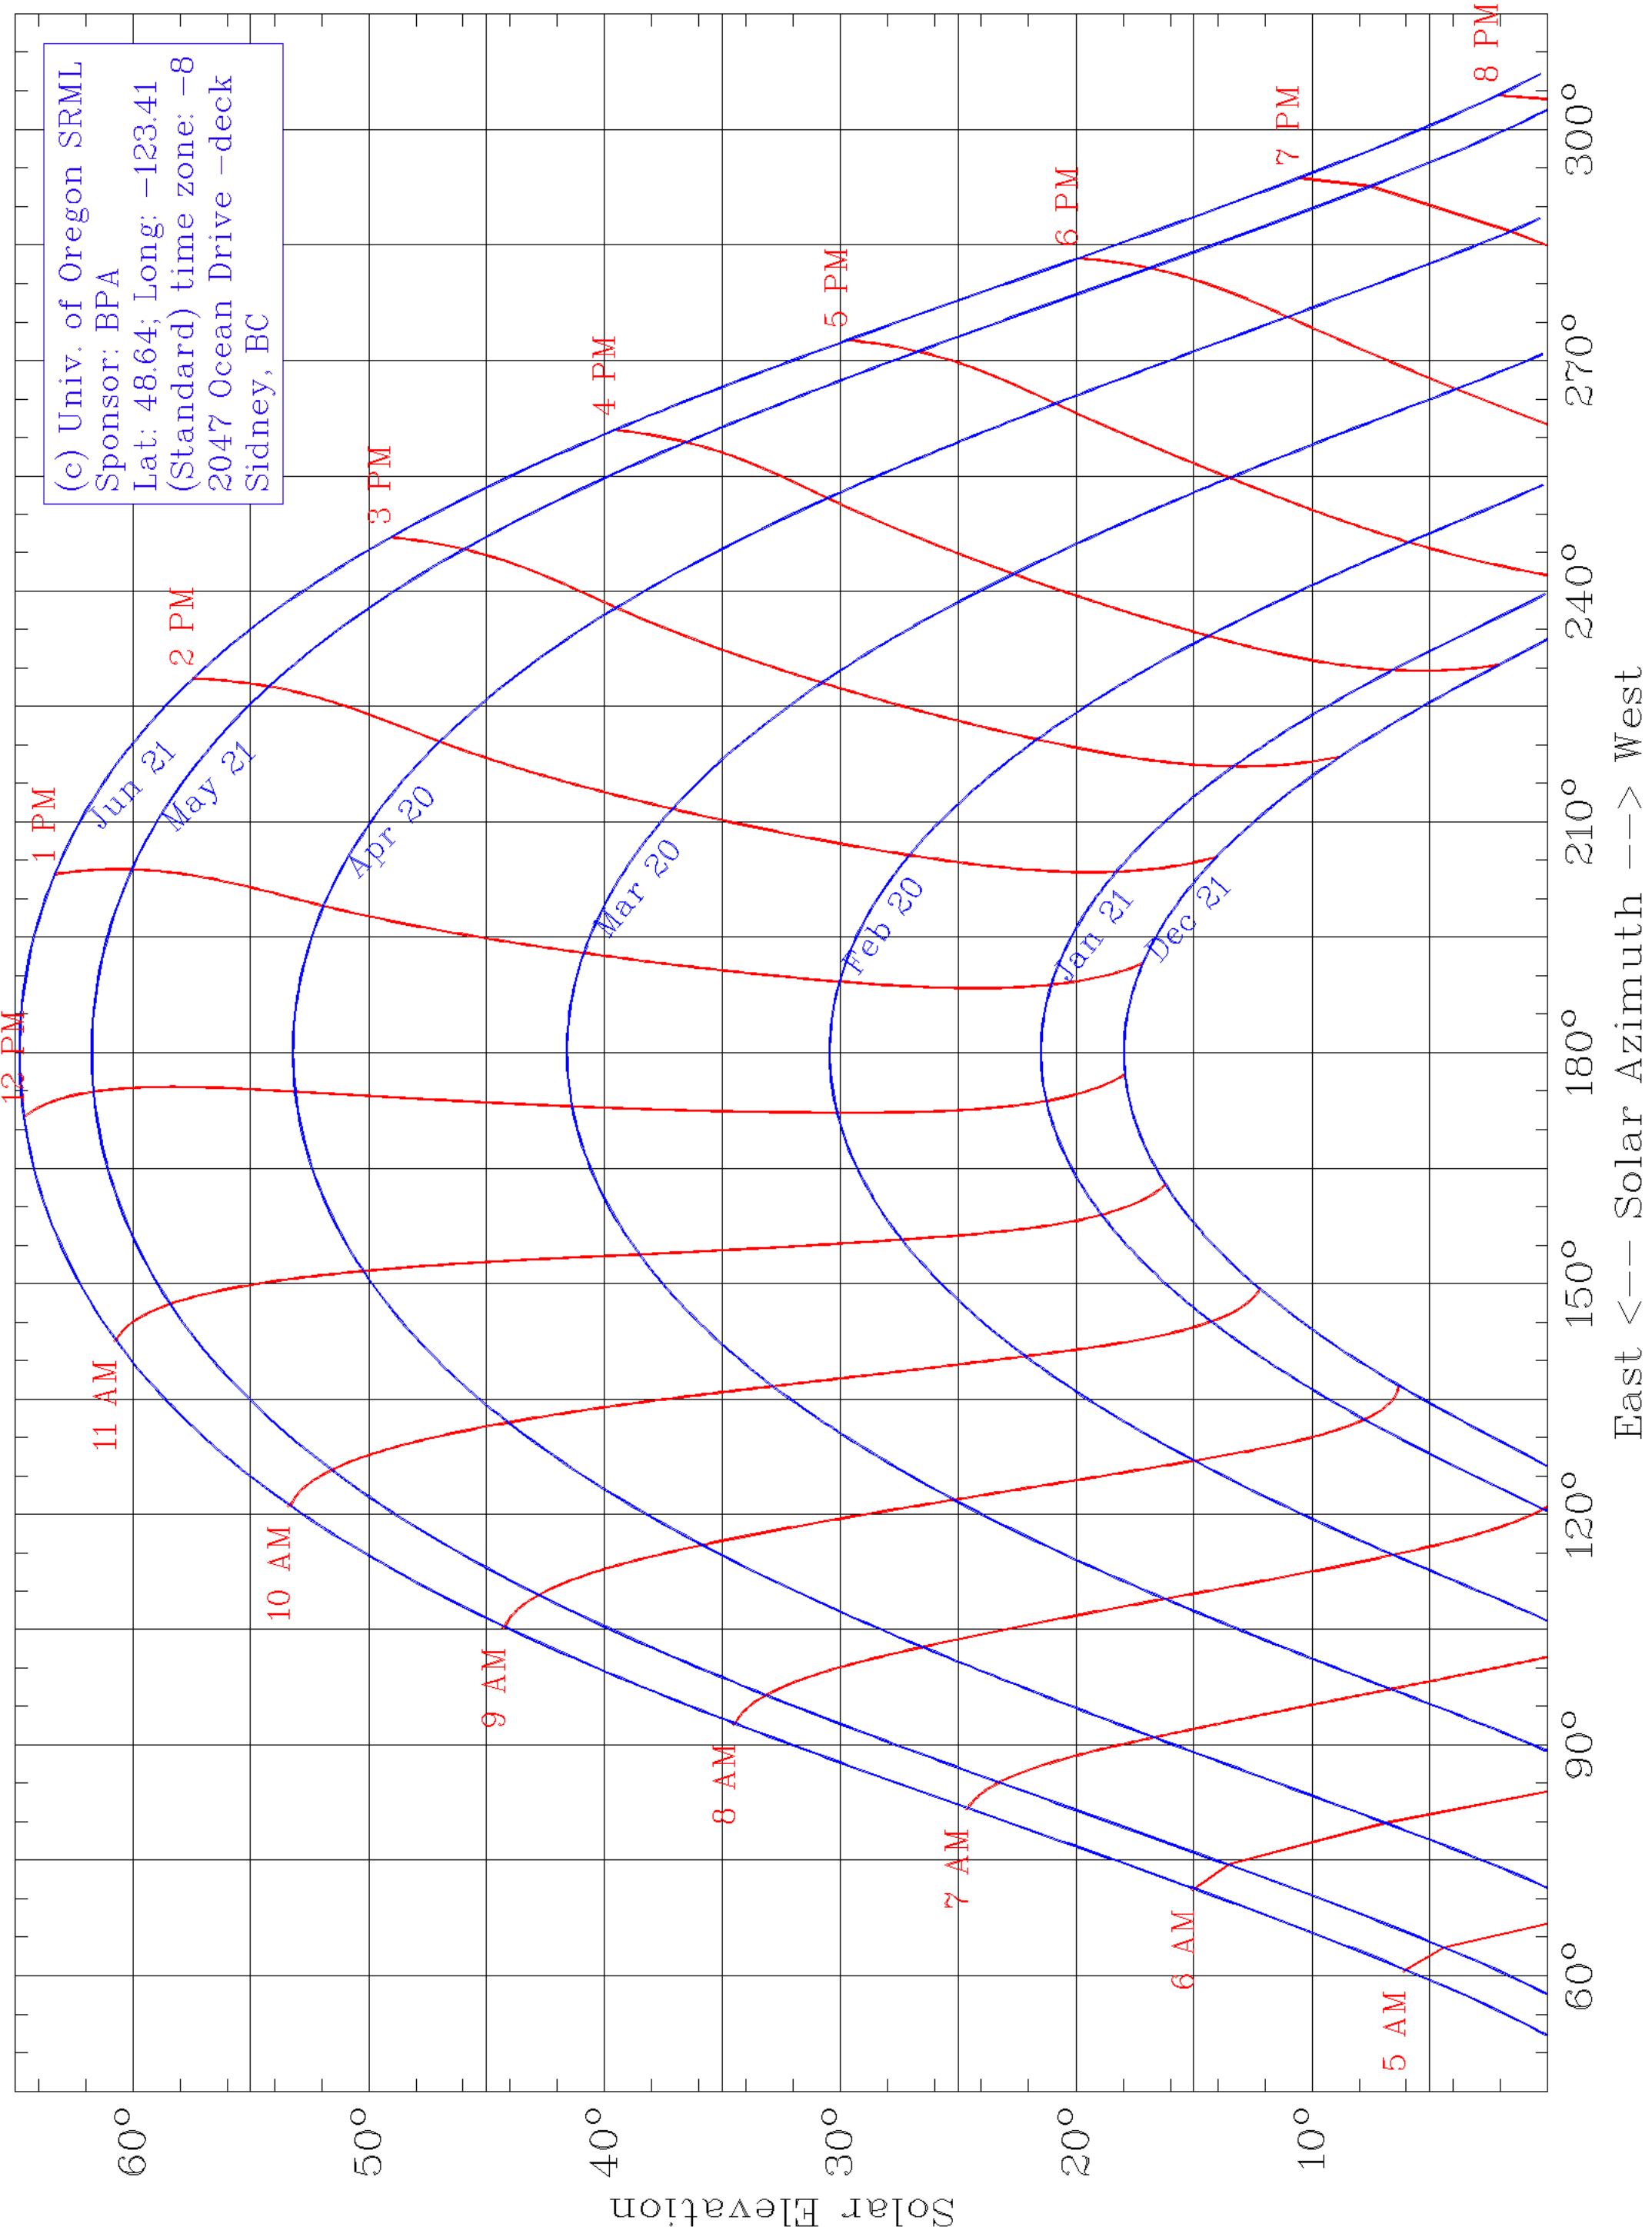

(c) Univ. of Oregon SRML  
Sponsor: BPA  
Lat: 48.64; Long: -123.41  
(Standard) time zone: -8  
2047 Ocean Drive -deck  
Sidney, BC

East <--- Solar Azimuth ---> West