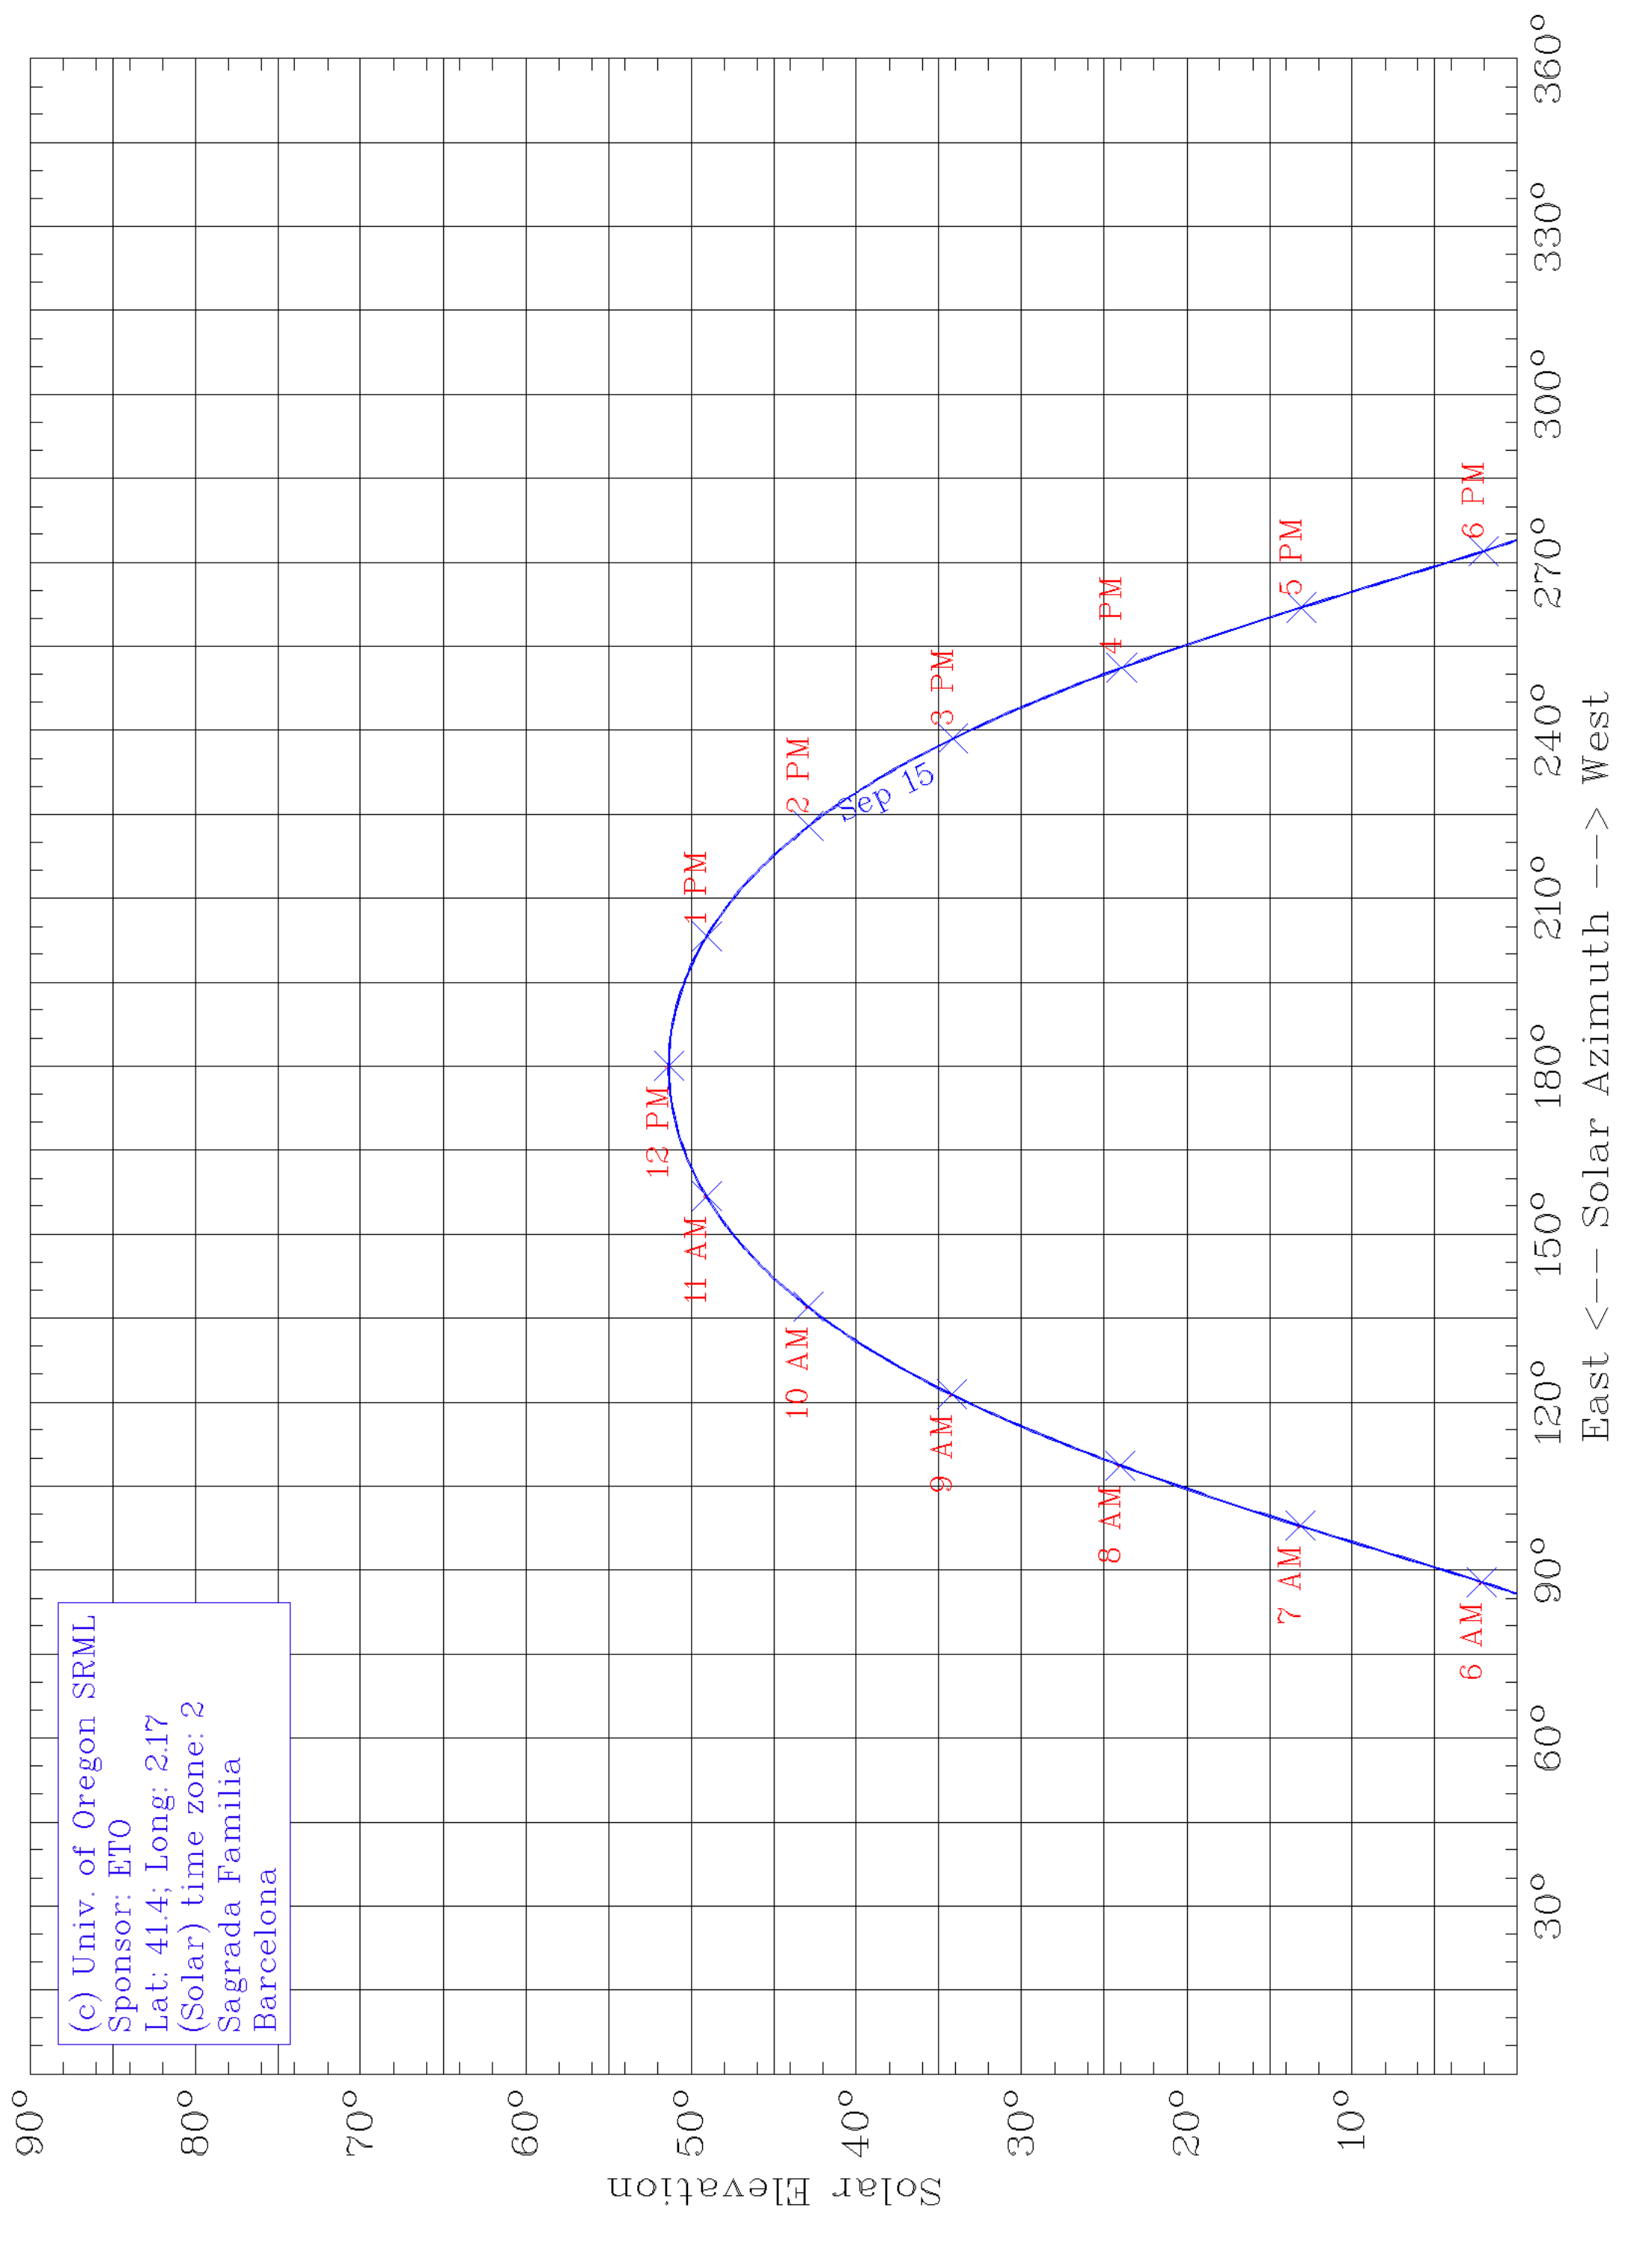

(c) Univ. of Oregon SRML  
Sponsor: ETO  
Lat: 41.4; Long: 2.17  
(Solar) time zone: 2  
Sagrada Familia  
Barcelona

East <--- Solar Azimuth ---> West