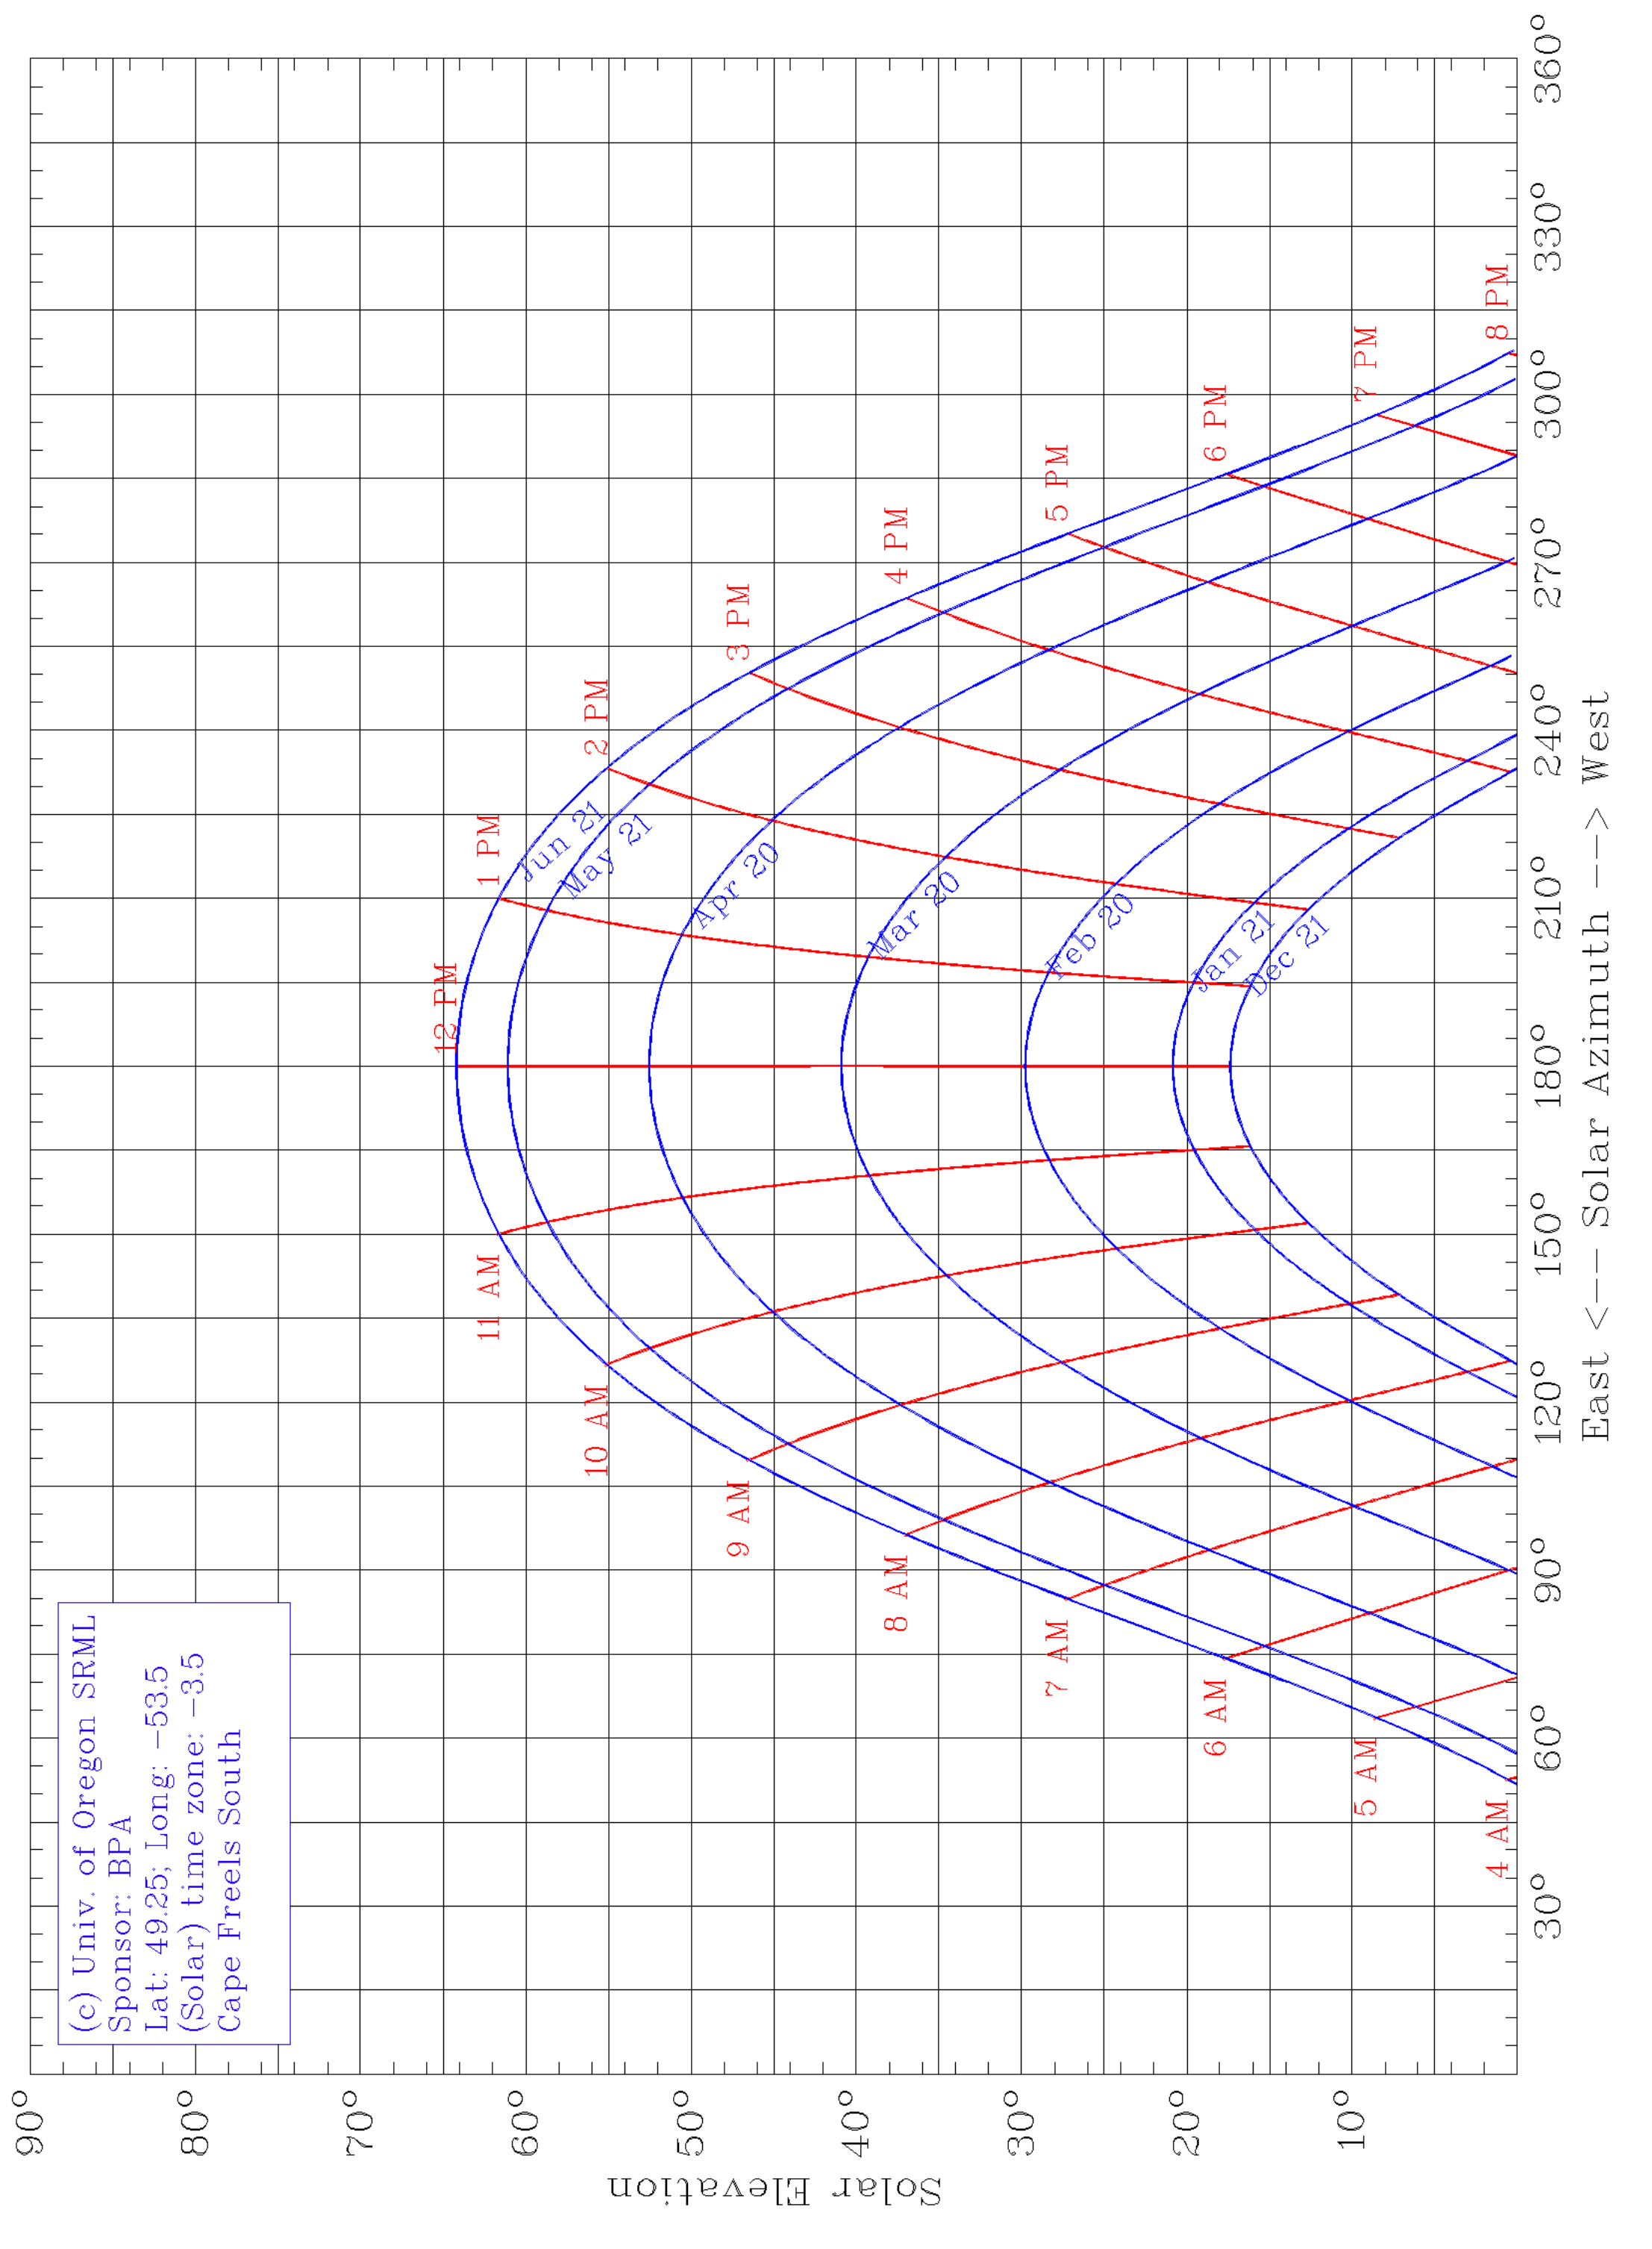

(c) Univ. of Oregon SRML
Sponsor: BPA
Lat: 49.25; Long: -53.5
(Solar) time zone: -3.5
Cape Freels South

East <-- Solar Azimuth --> West