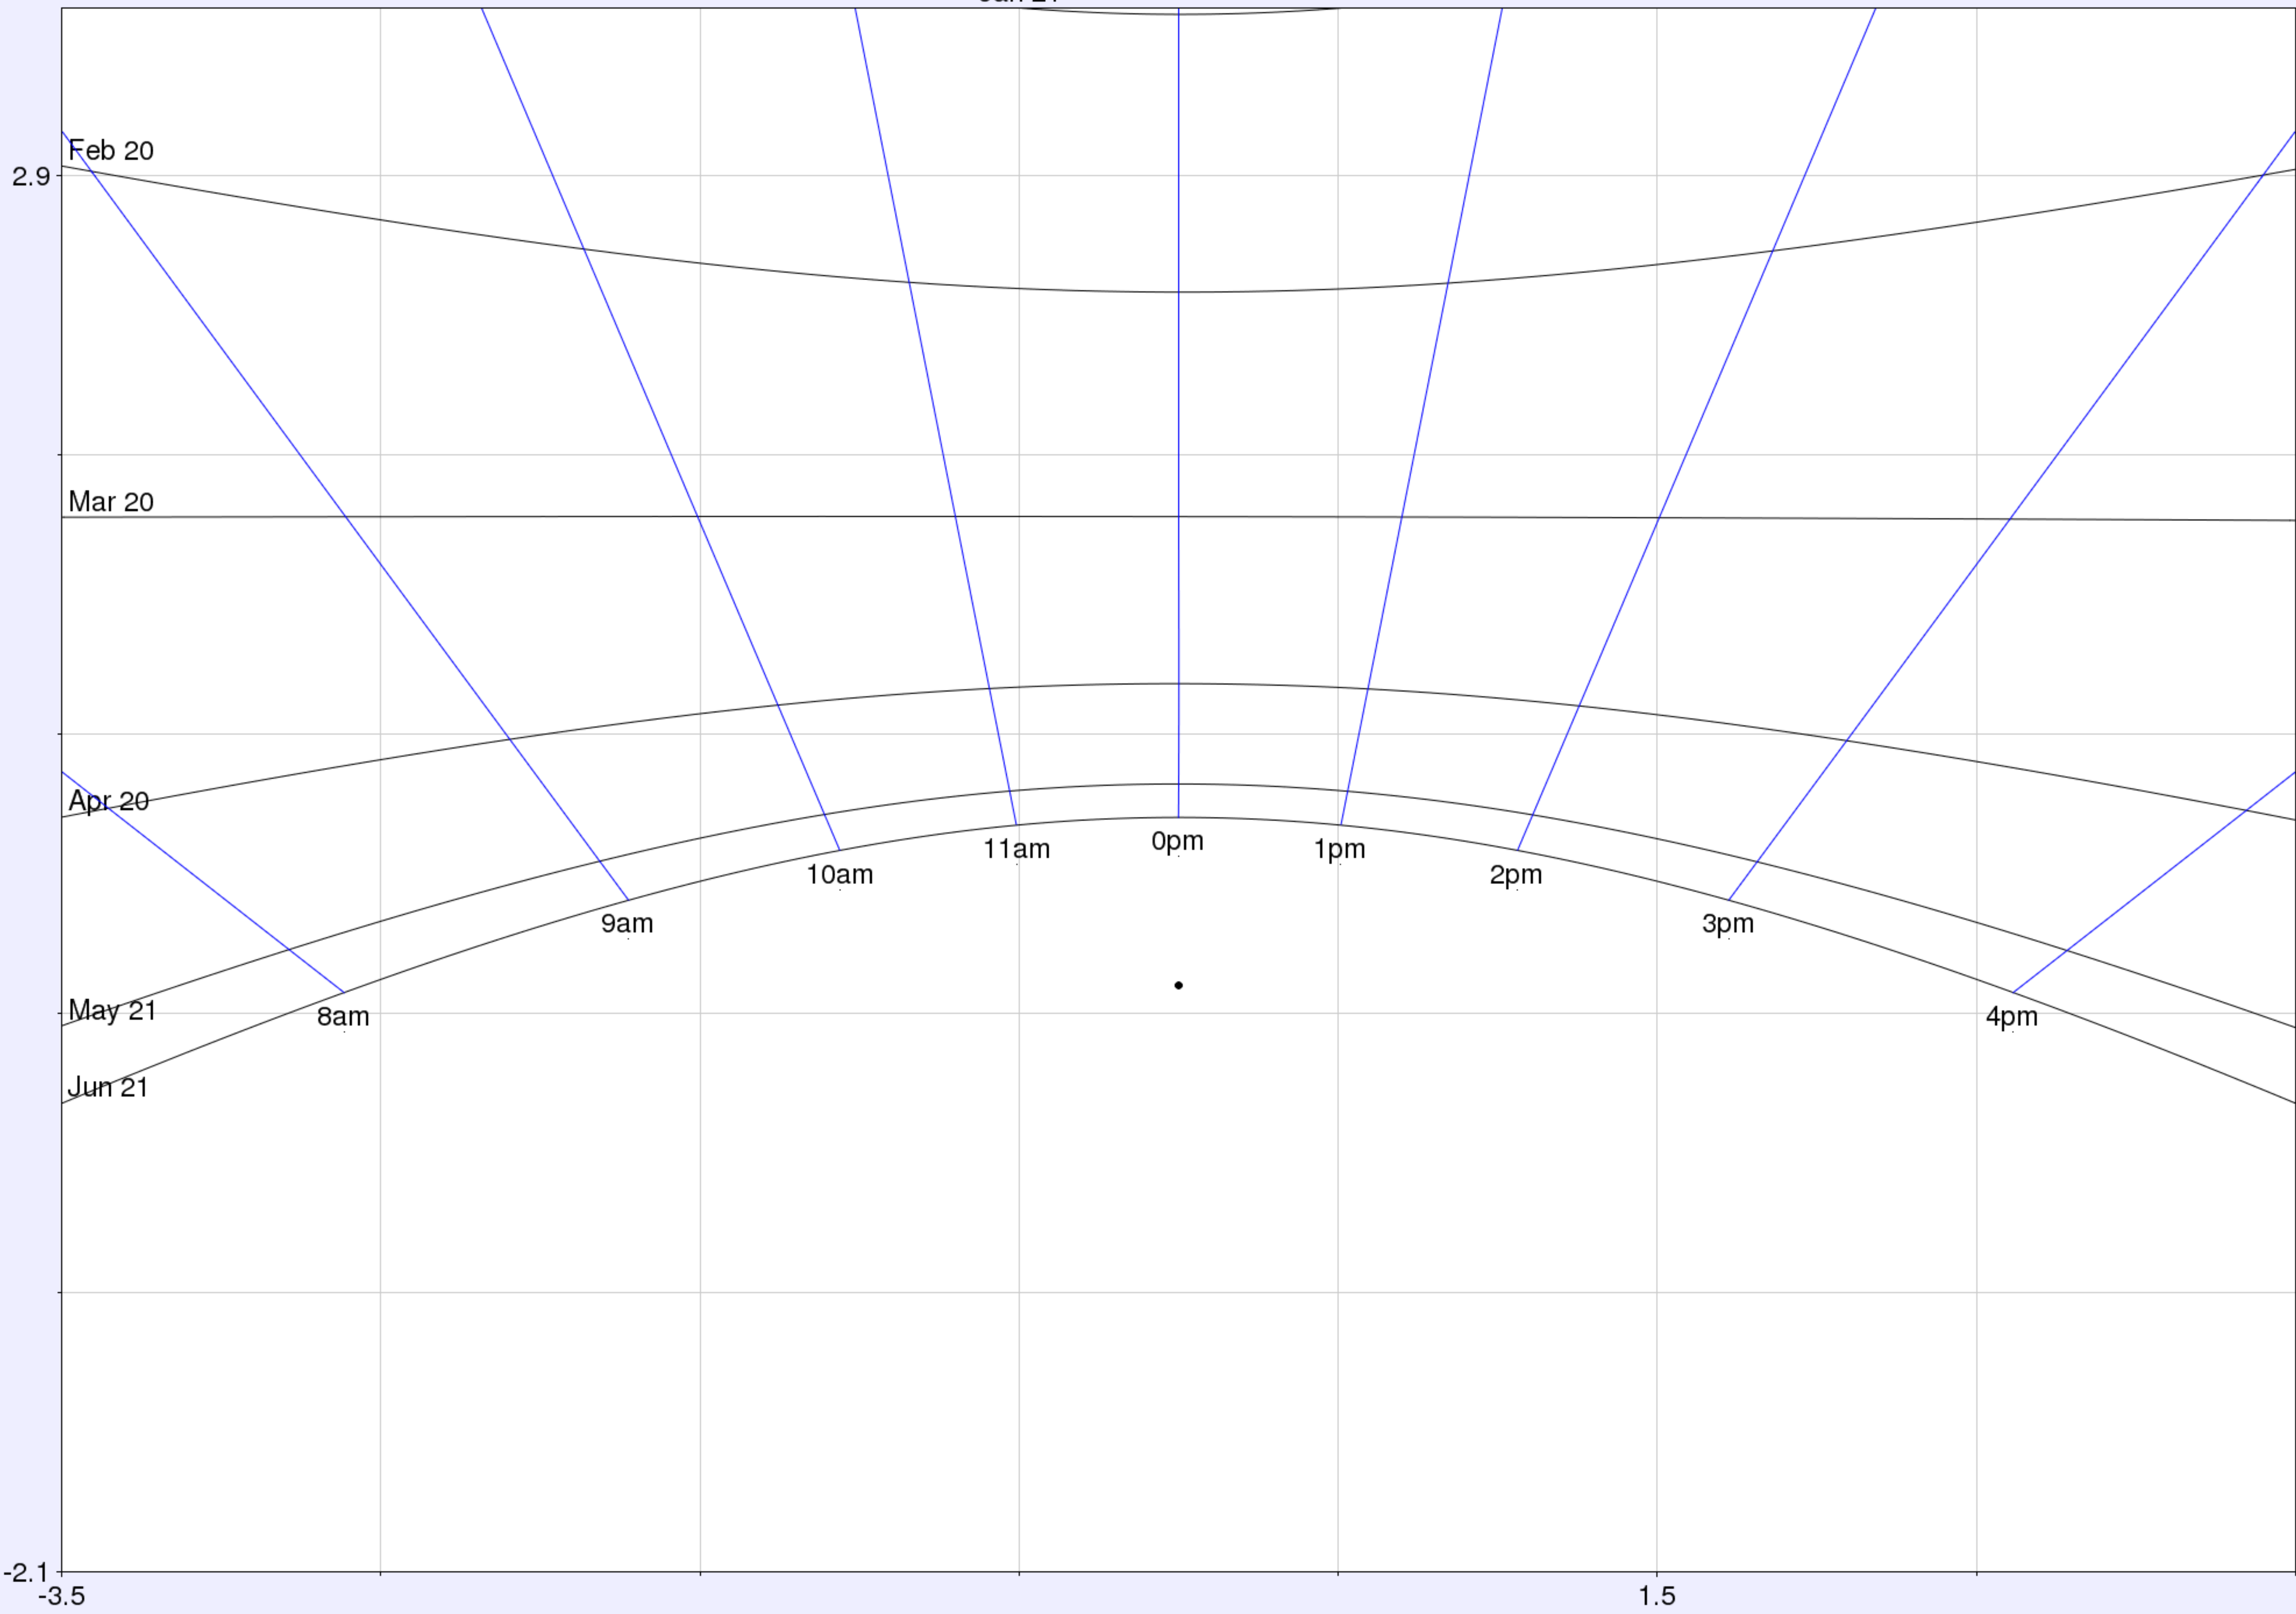

# Extent of shadow for a 2 Inches pole

Jan 21

(c) UO Solar Radiation Monitoring Lab  
Sponsor: ETO

West <-- Horizontal Distance (Inches) --> East

Latitude: 40.18  
Longitude: -75.47  
Time zone: UTC-5  
Hour lines indicate local solar time.