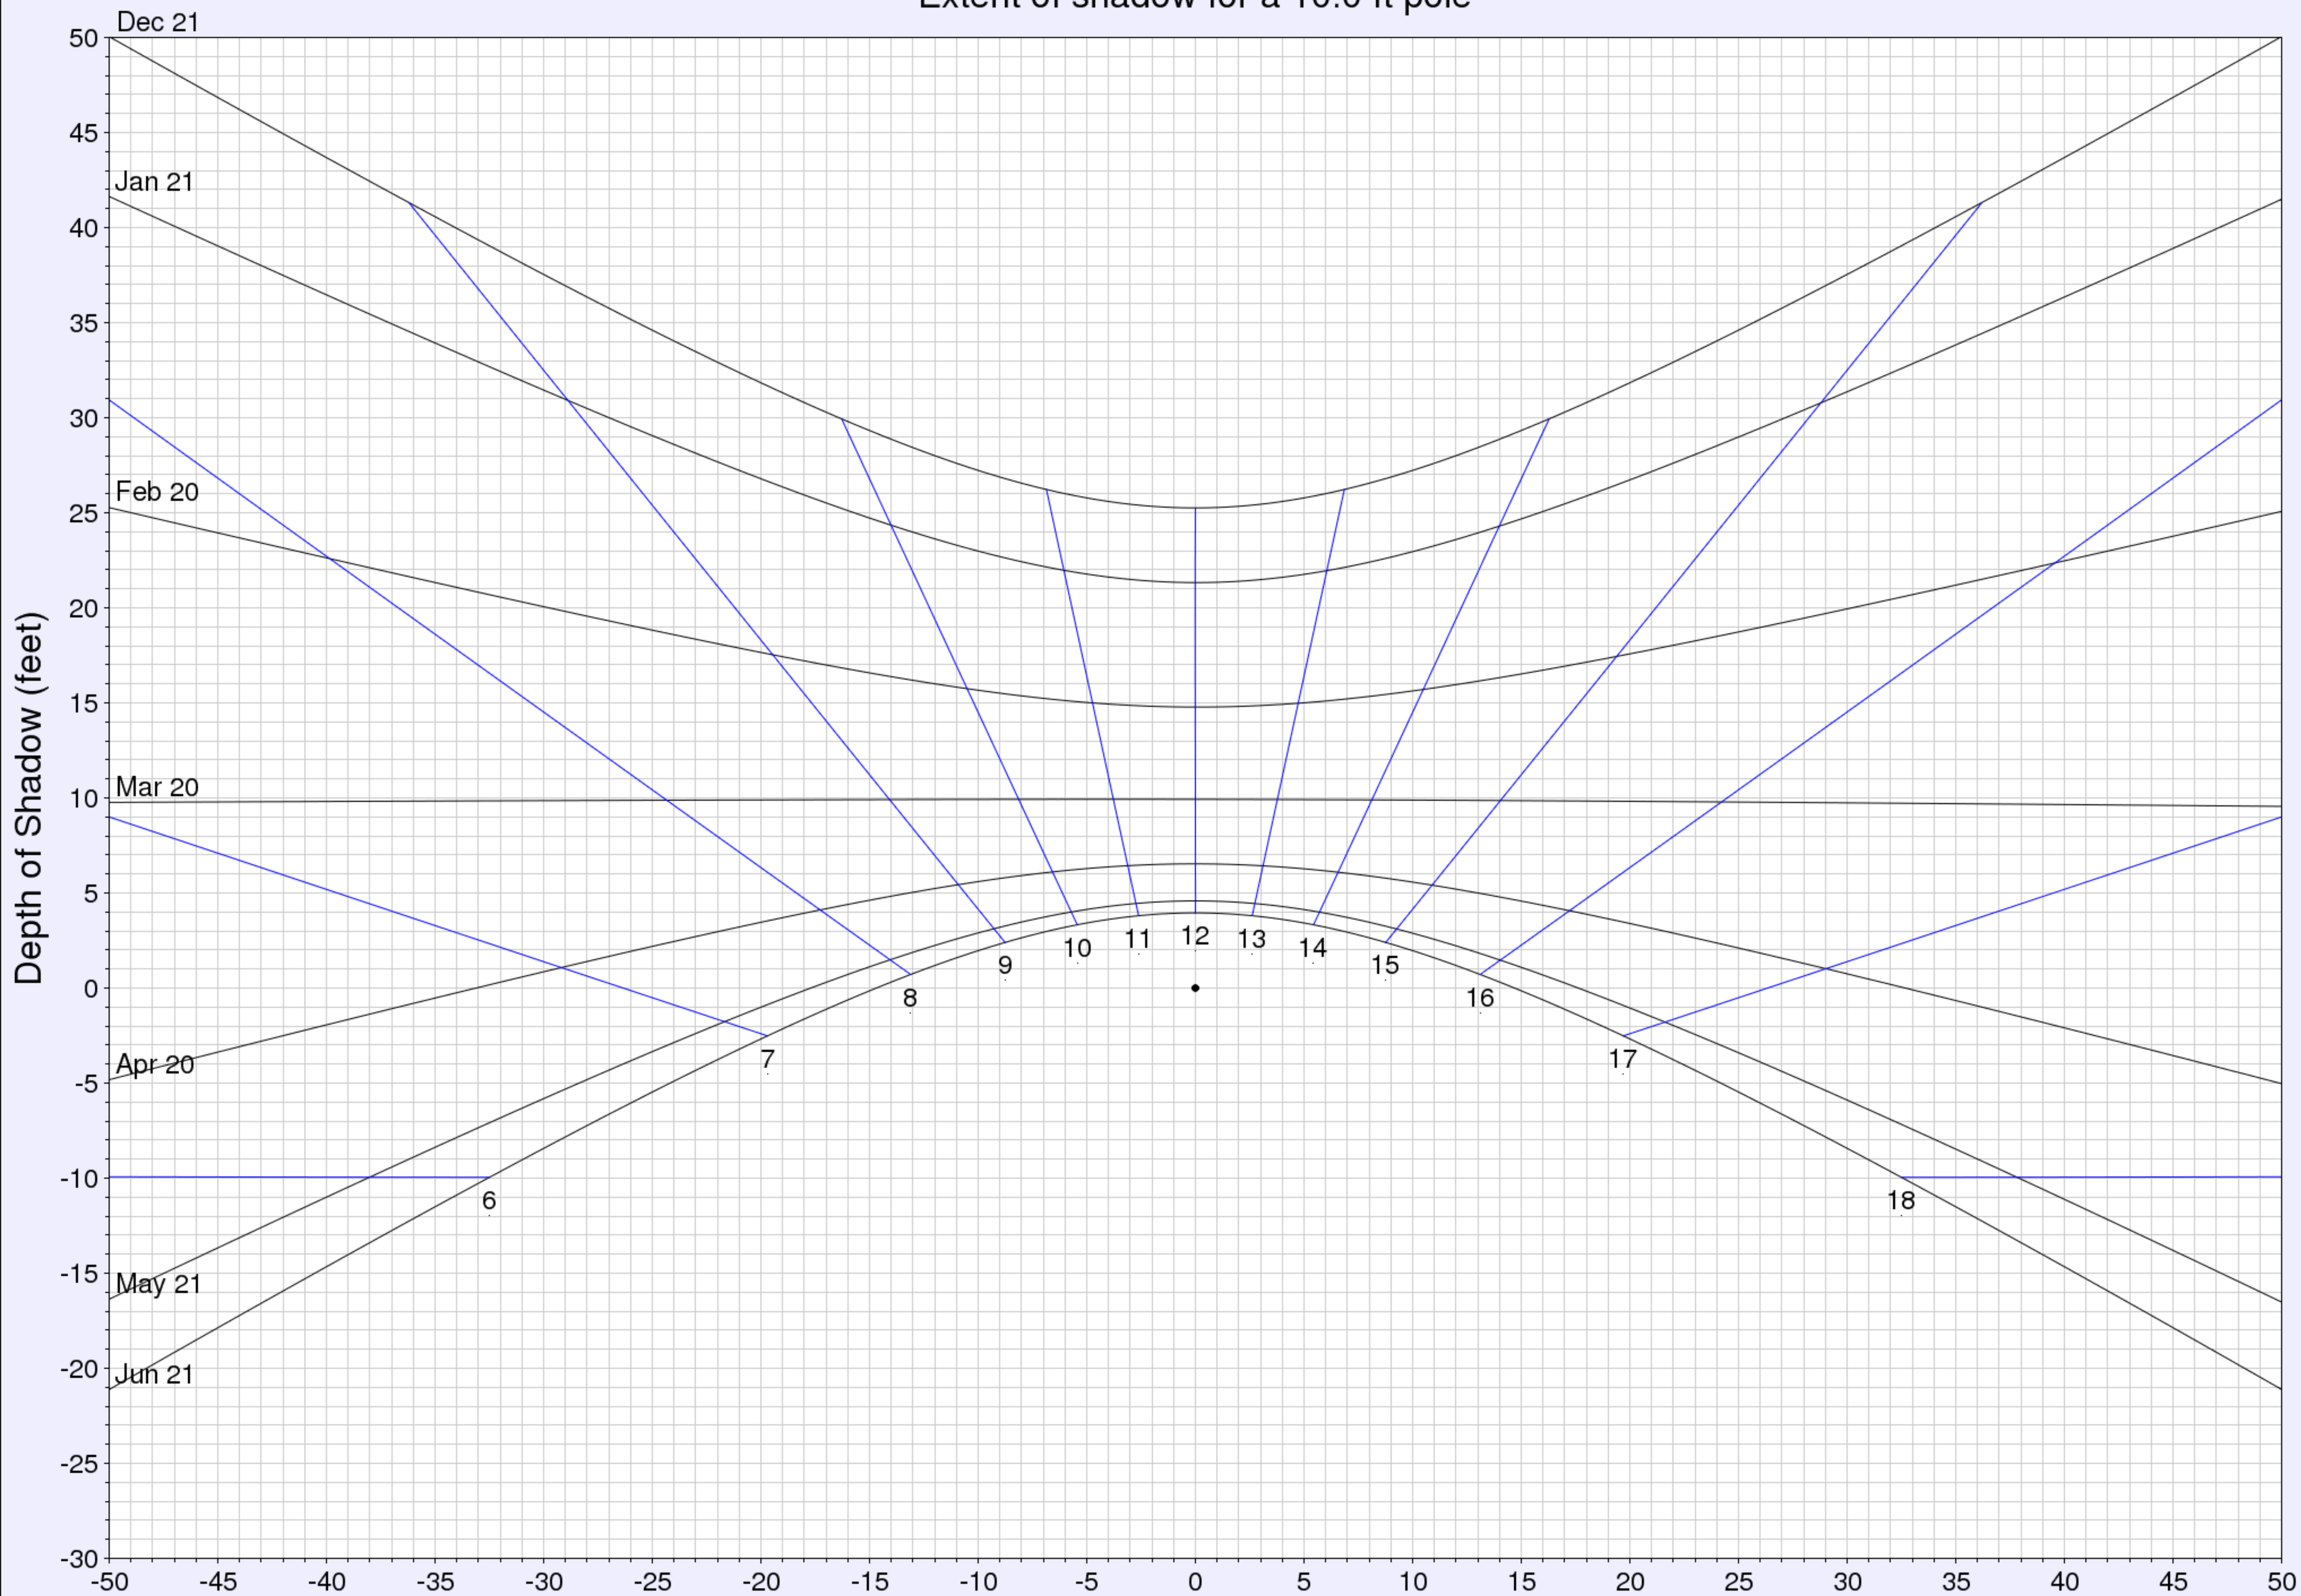

Extent of shadow for a 10.0 ft pole

(c) UO Solar Radiation Monitoring Lab
Sponsor: BPA

West <-- Horizontal Distance (feet) --> East

Latitude: 45
Longitude: -120
Time zone: UTC-8
Hour lines indicate local solar time.