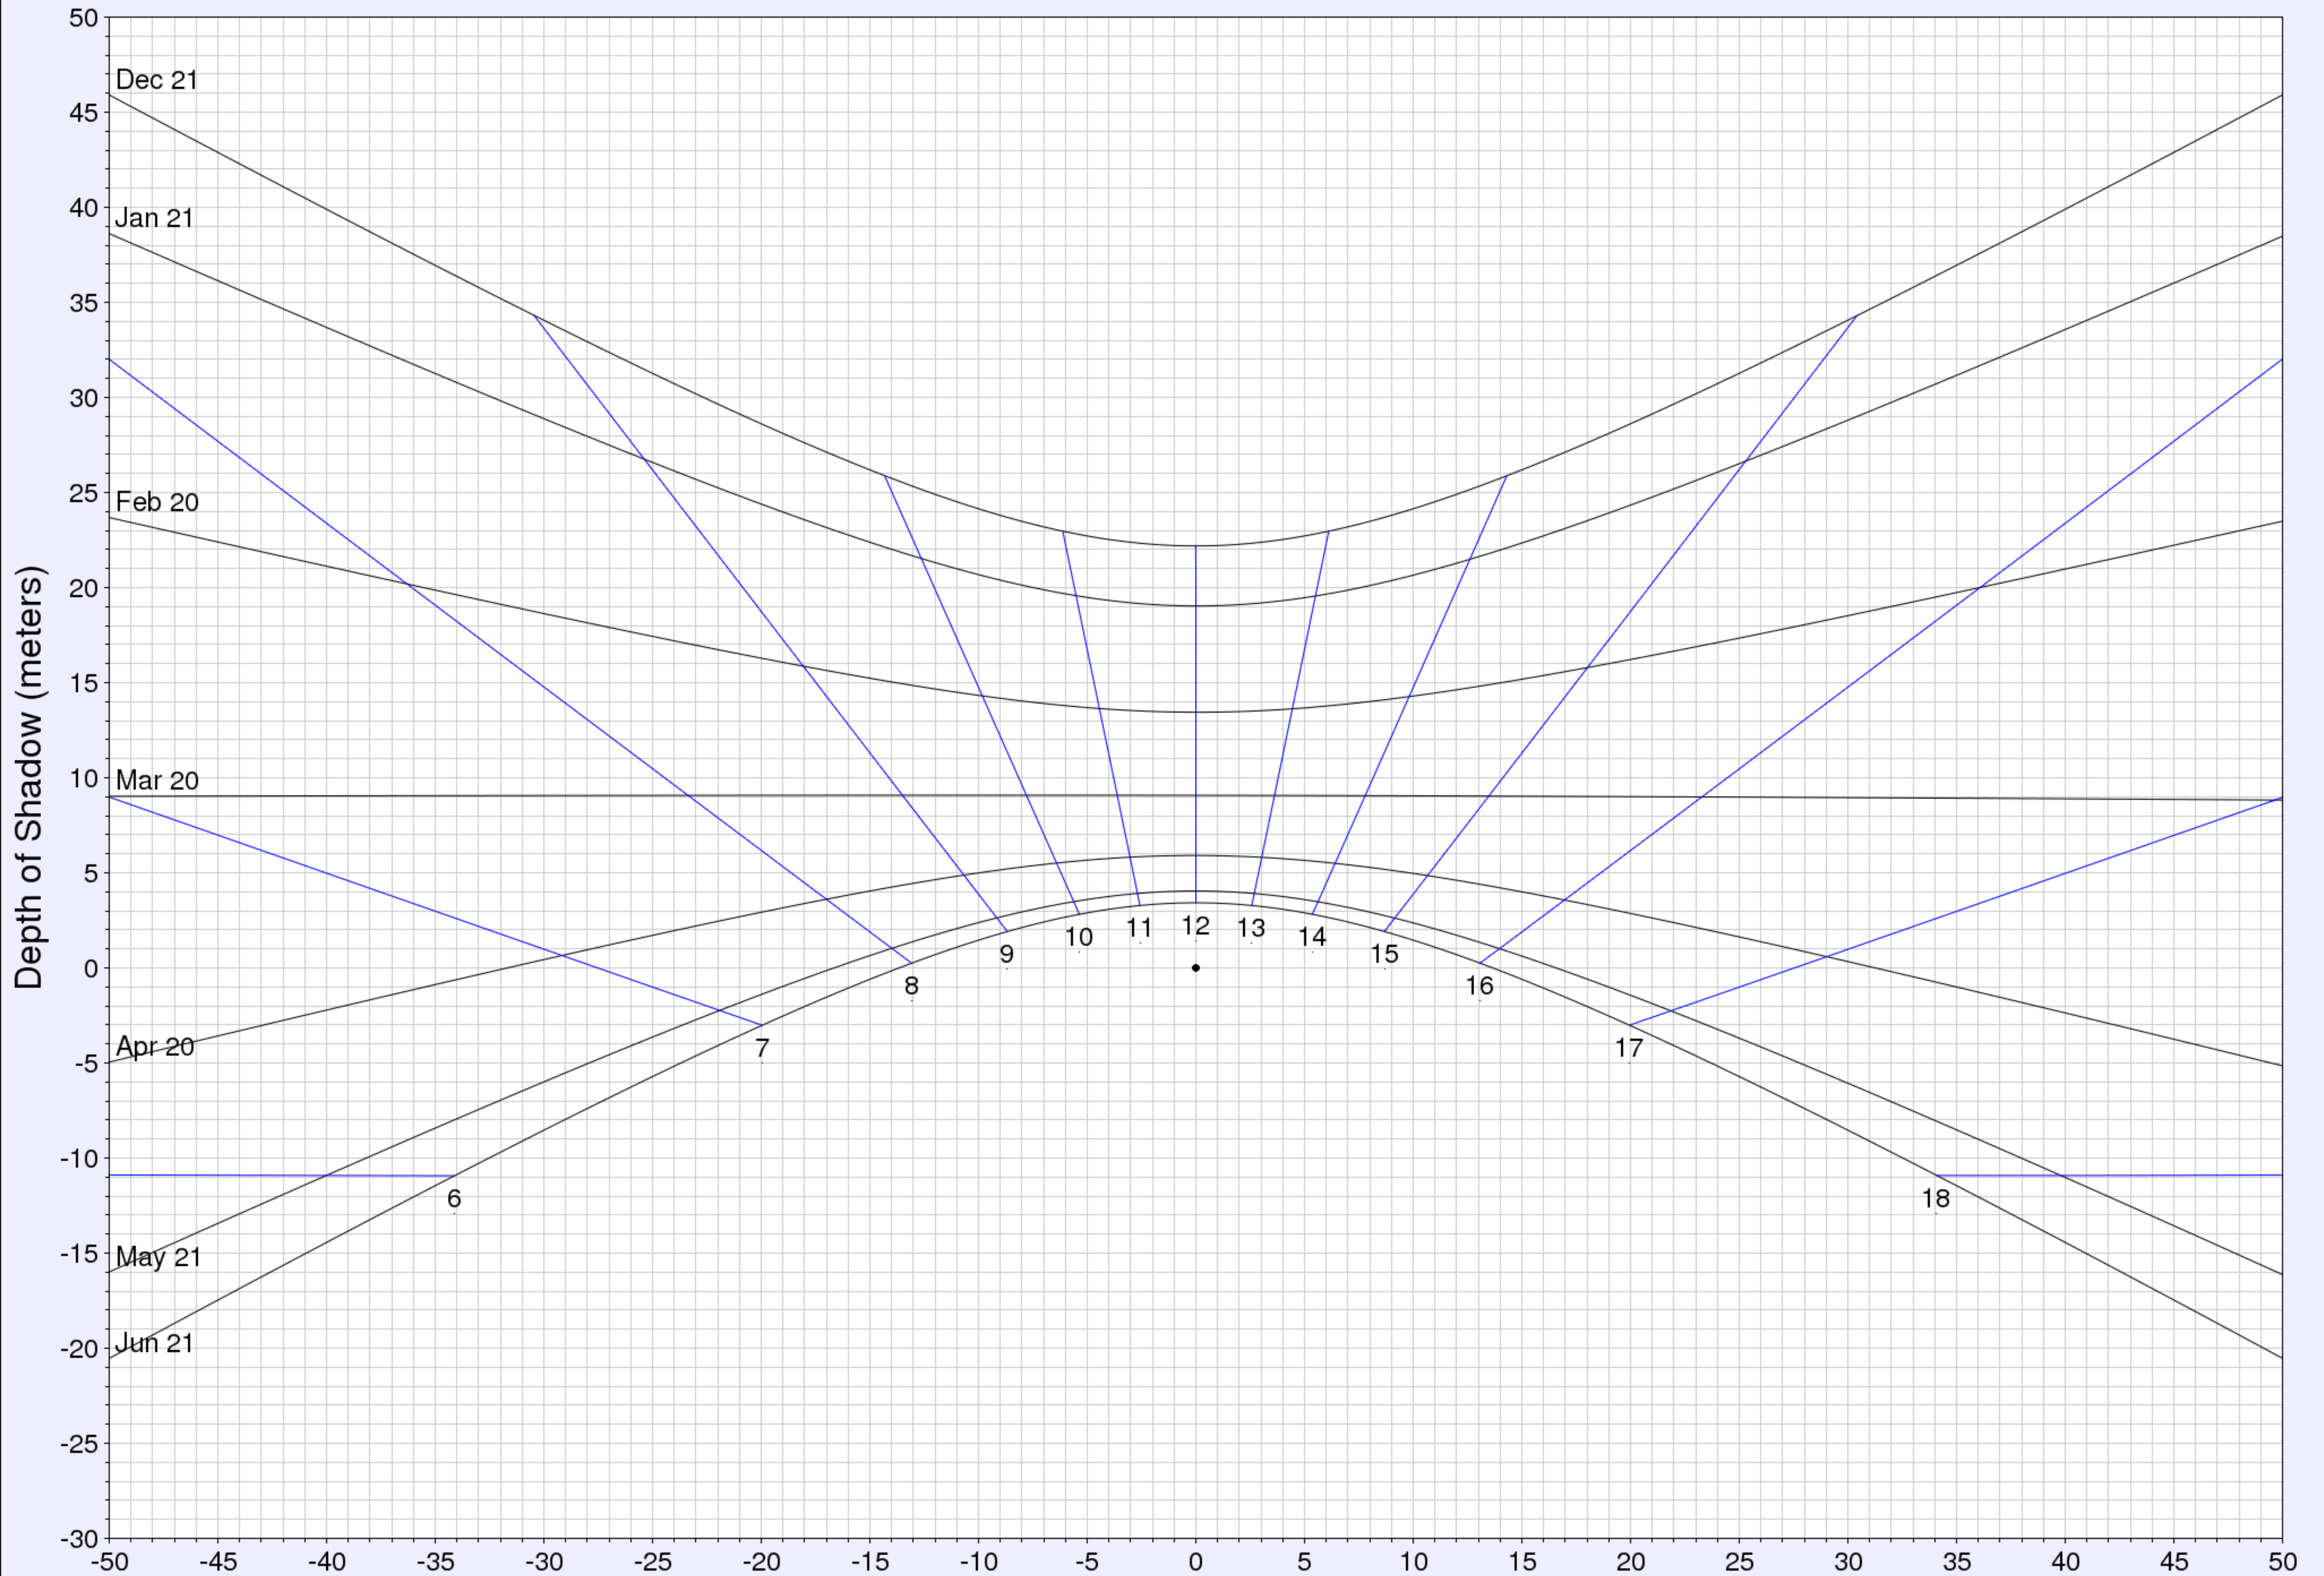

Extent of shadow for a 10.0 m pole

(c) UO Solar Radiation Monitoring Lab
Sponsor: BPA
CELA - BUEU
LOURIDO

West <-- Horizontal Distance (meters) --> East

Latitude: 42.34
Longitude: -18.76
Time zone: UTC1
Hour lines indicate local solar time.