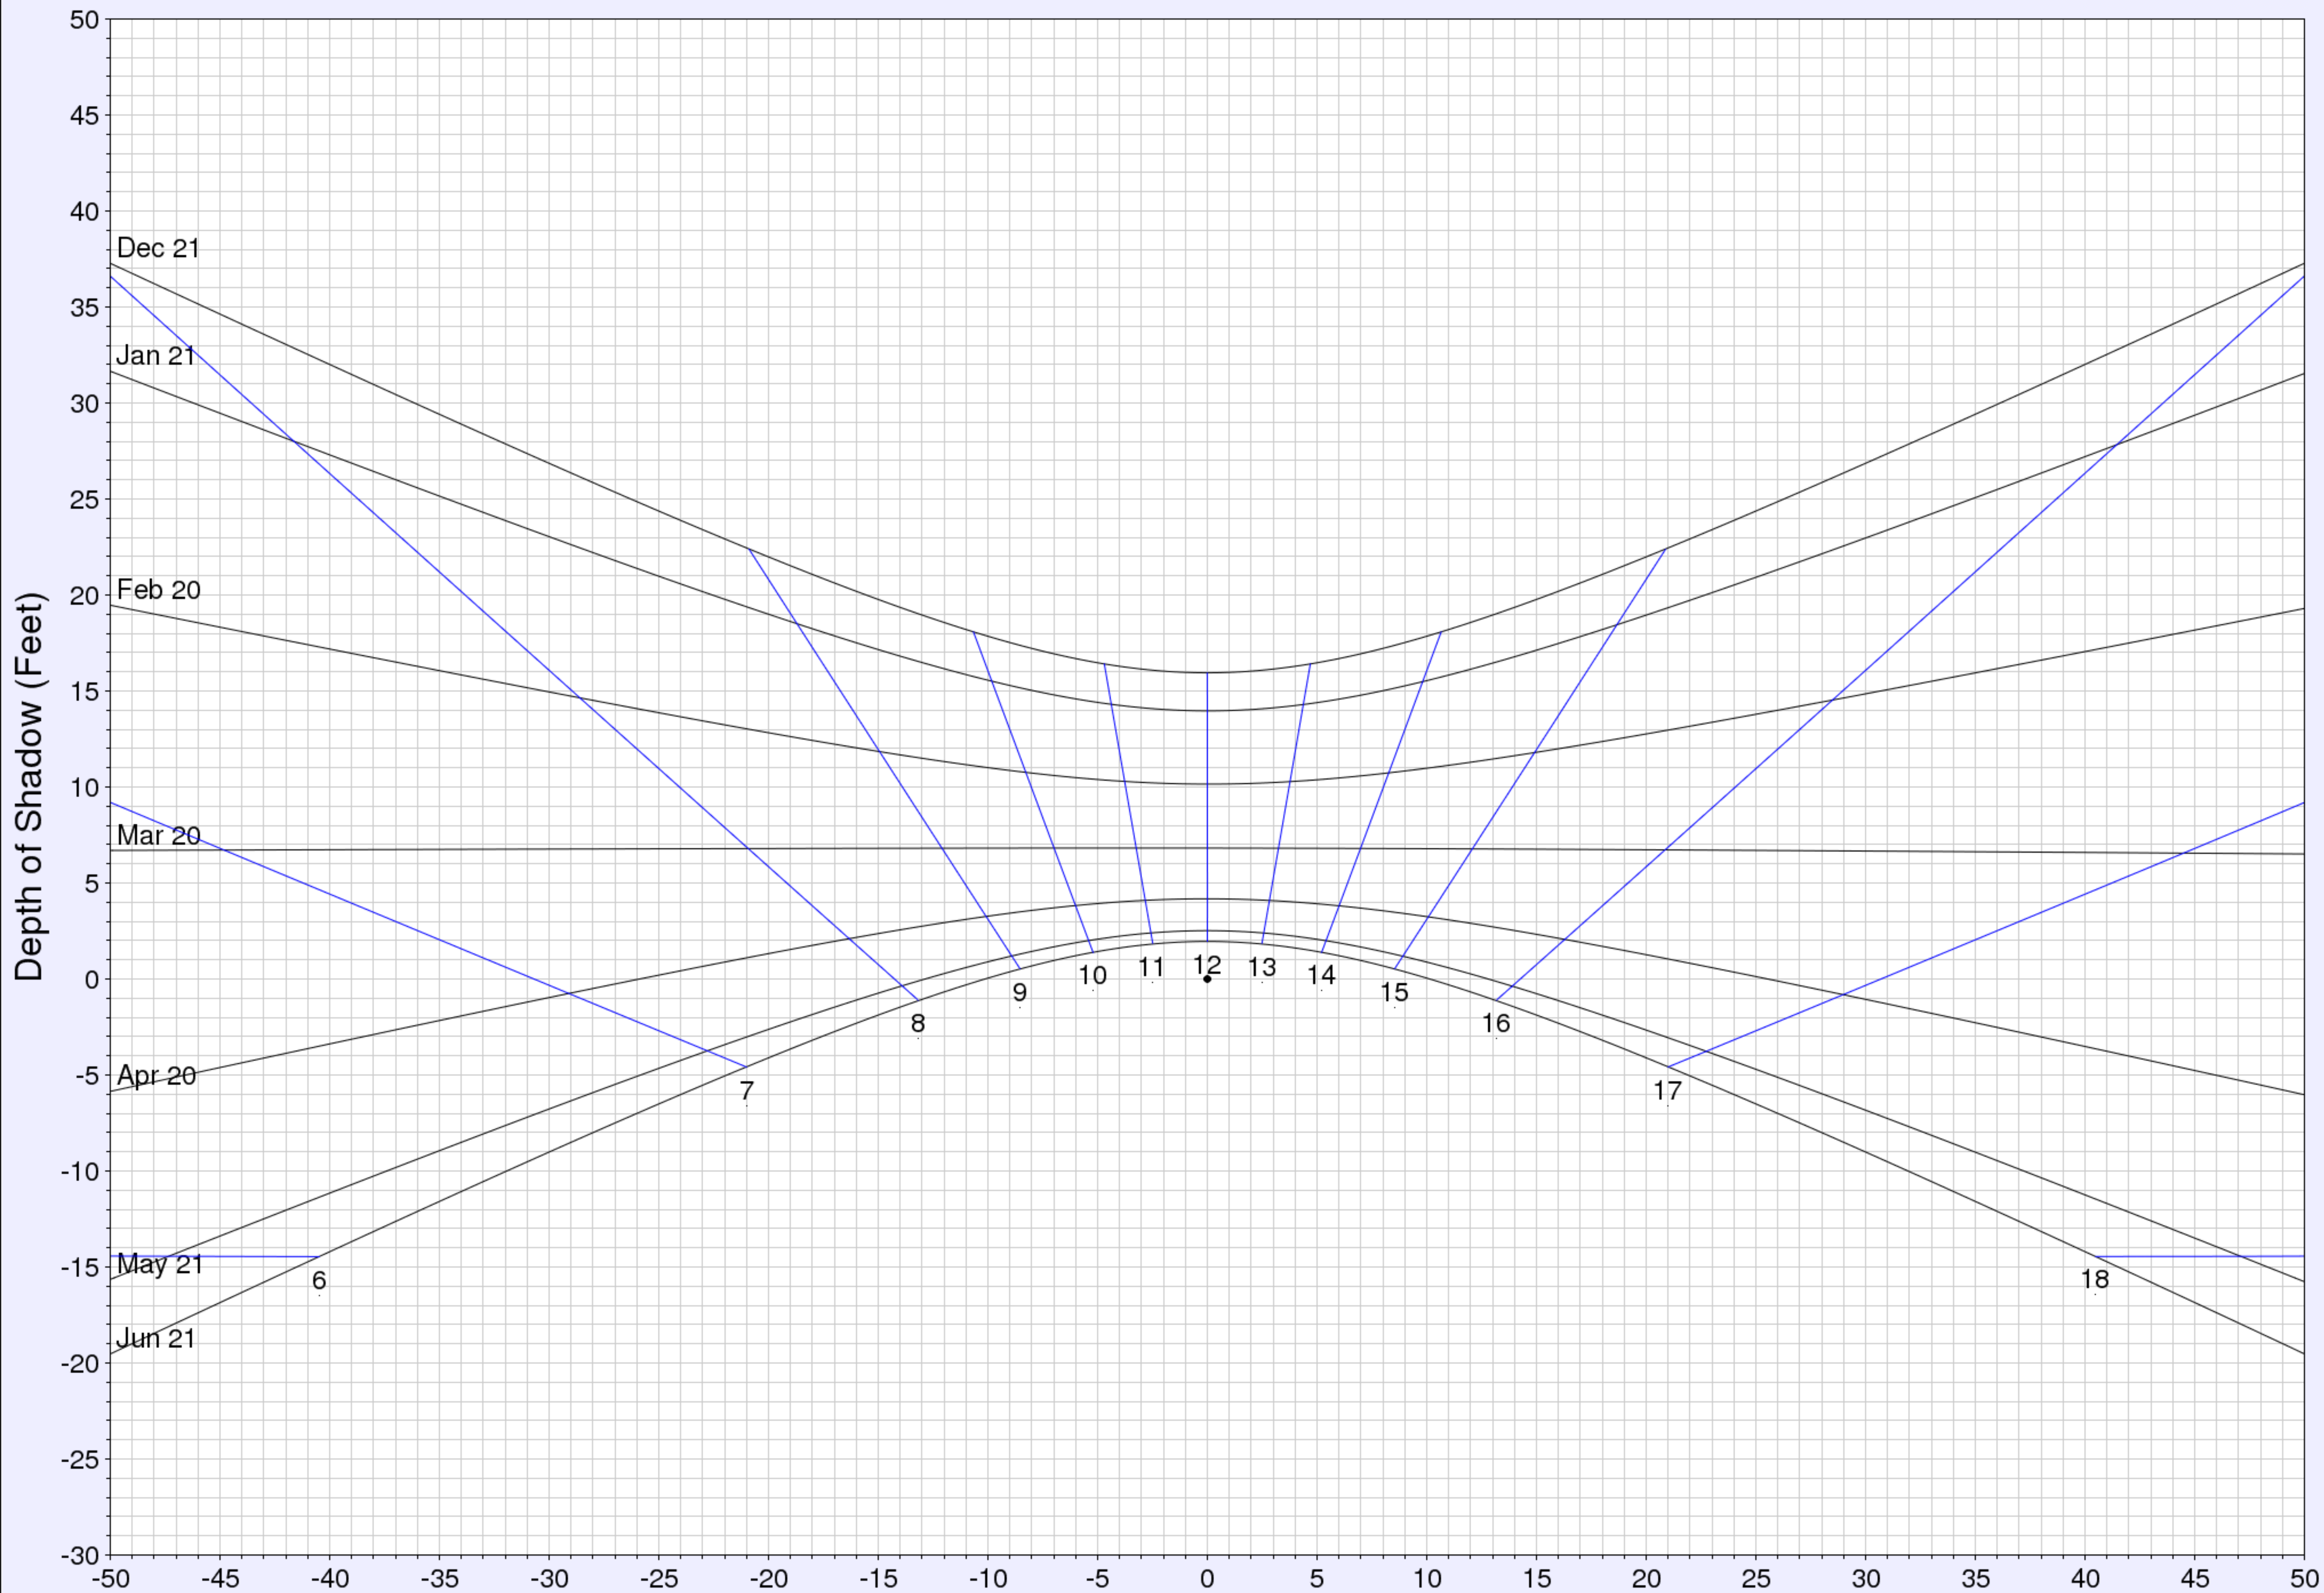

Extent of shadow for a 10.0 Feet pole

(c) UO Solar Radiation Monitoring Lab
Sponsor: ETO

West <-- Horizontal Distance (Feet) --> East

Latitude: 34.5
Longitude: -113.75
Time zone: UTC-7
Hour lines indicate local solar time.