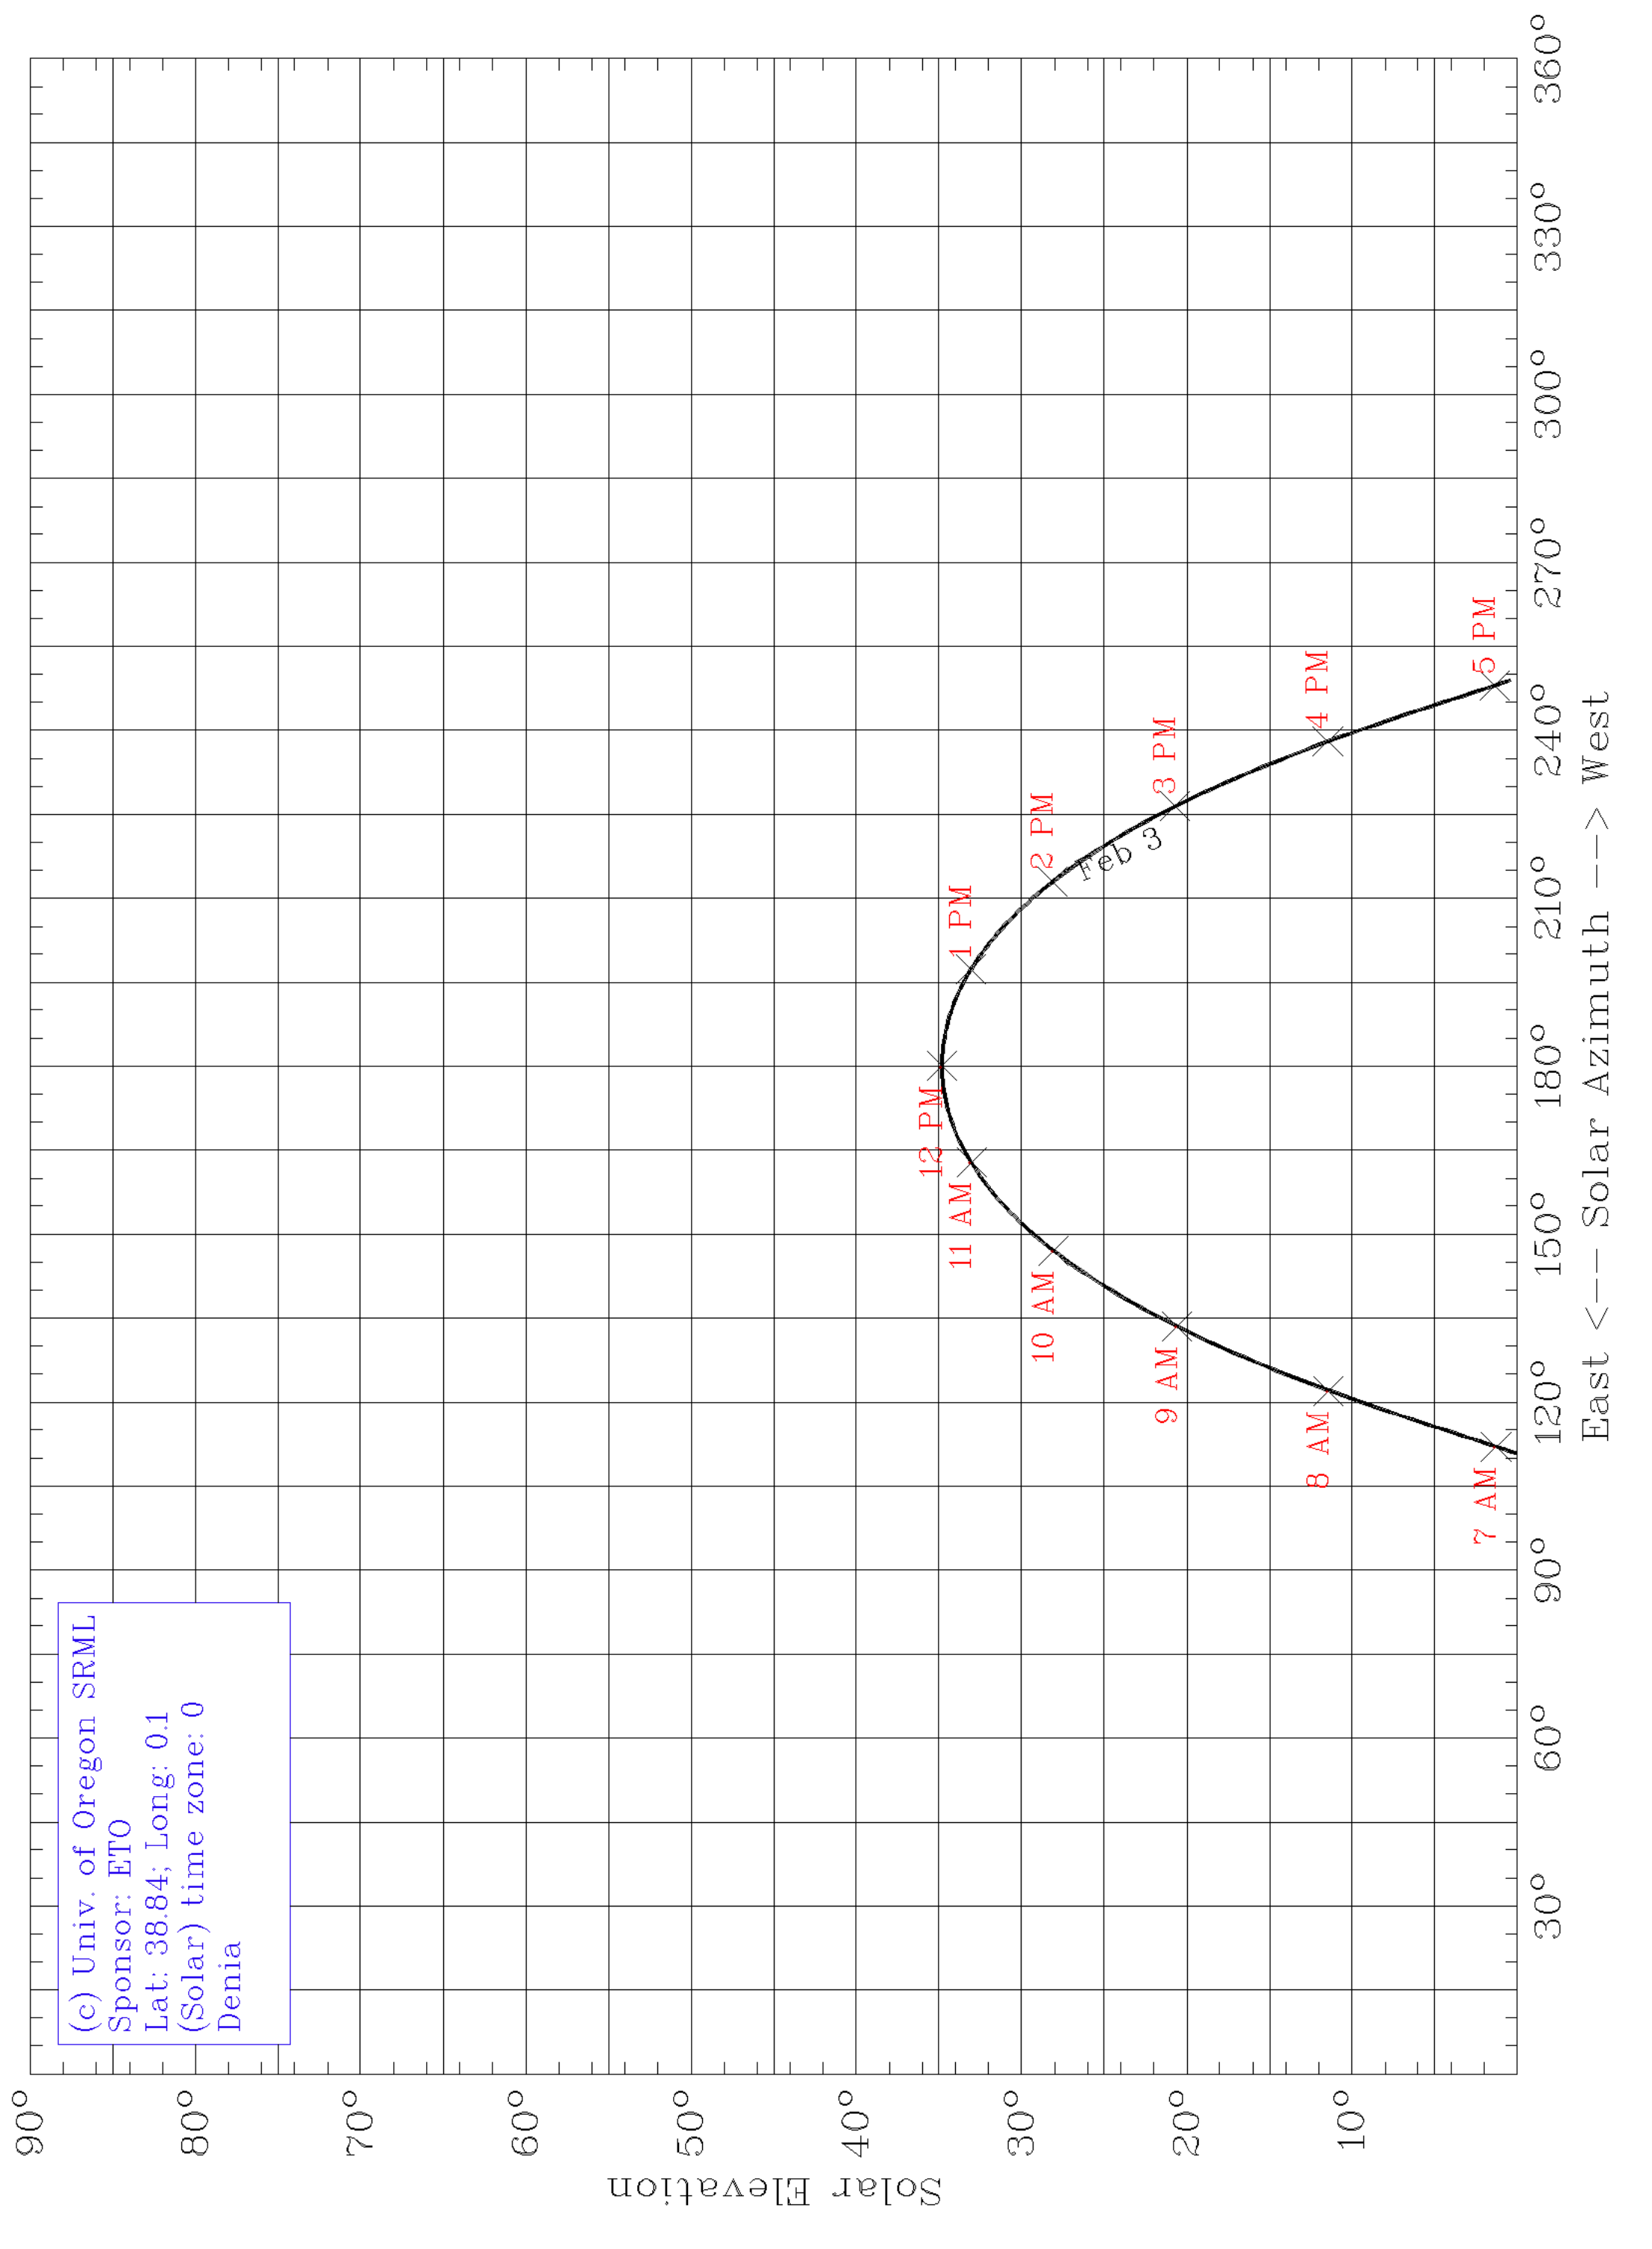

(c) Univ. of Oregon SRML
Sponsor: ETO
Lat: 38.84; Long: 0.1
(Solar) time zone: 0
Denia

East <--- Solar Azimuth ---> West