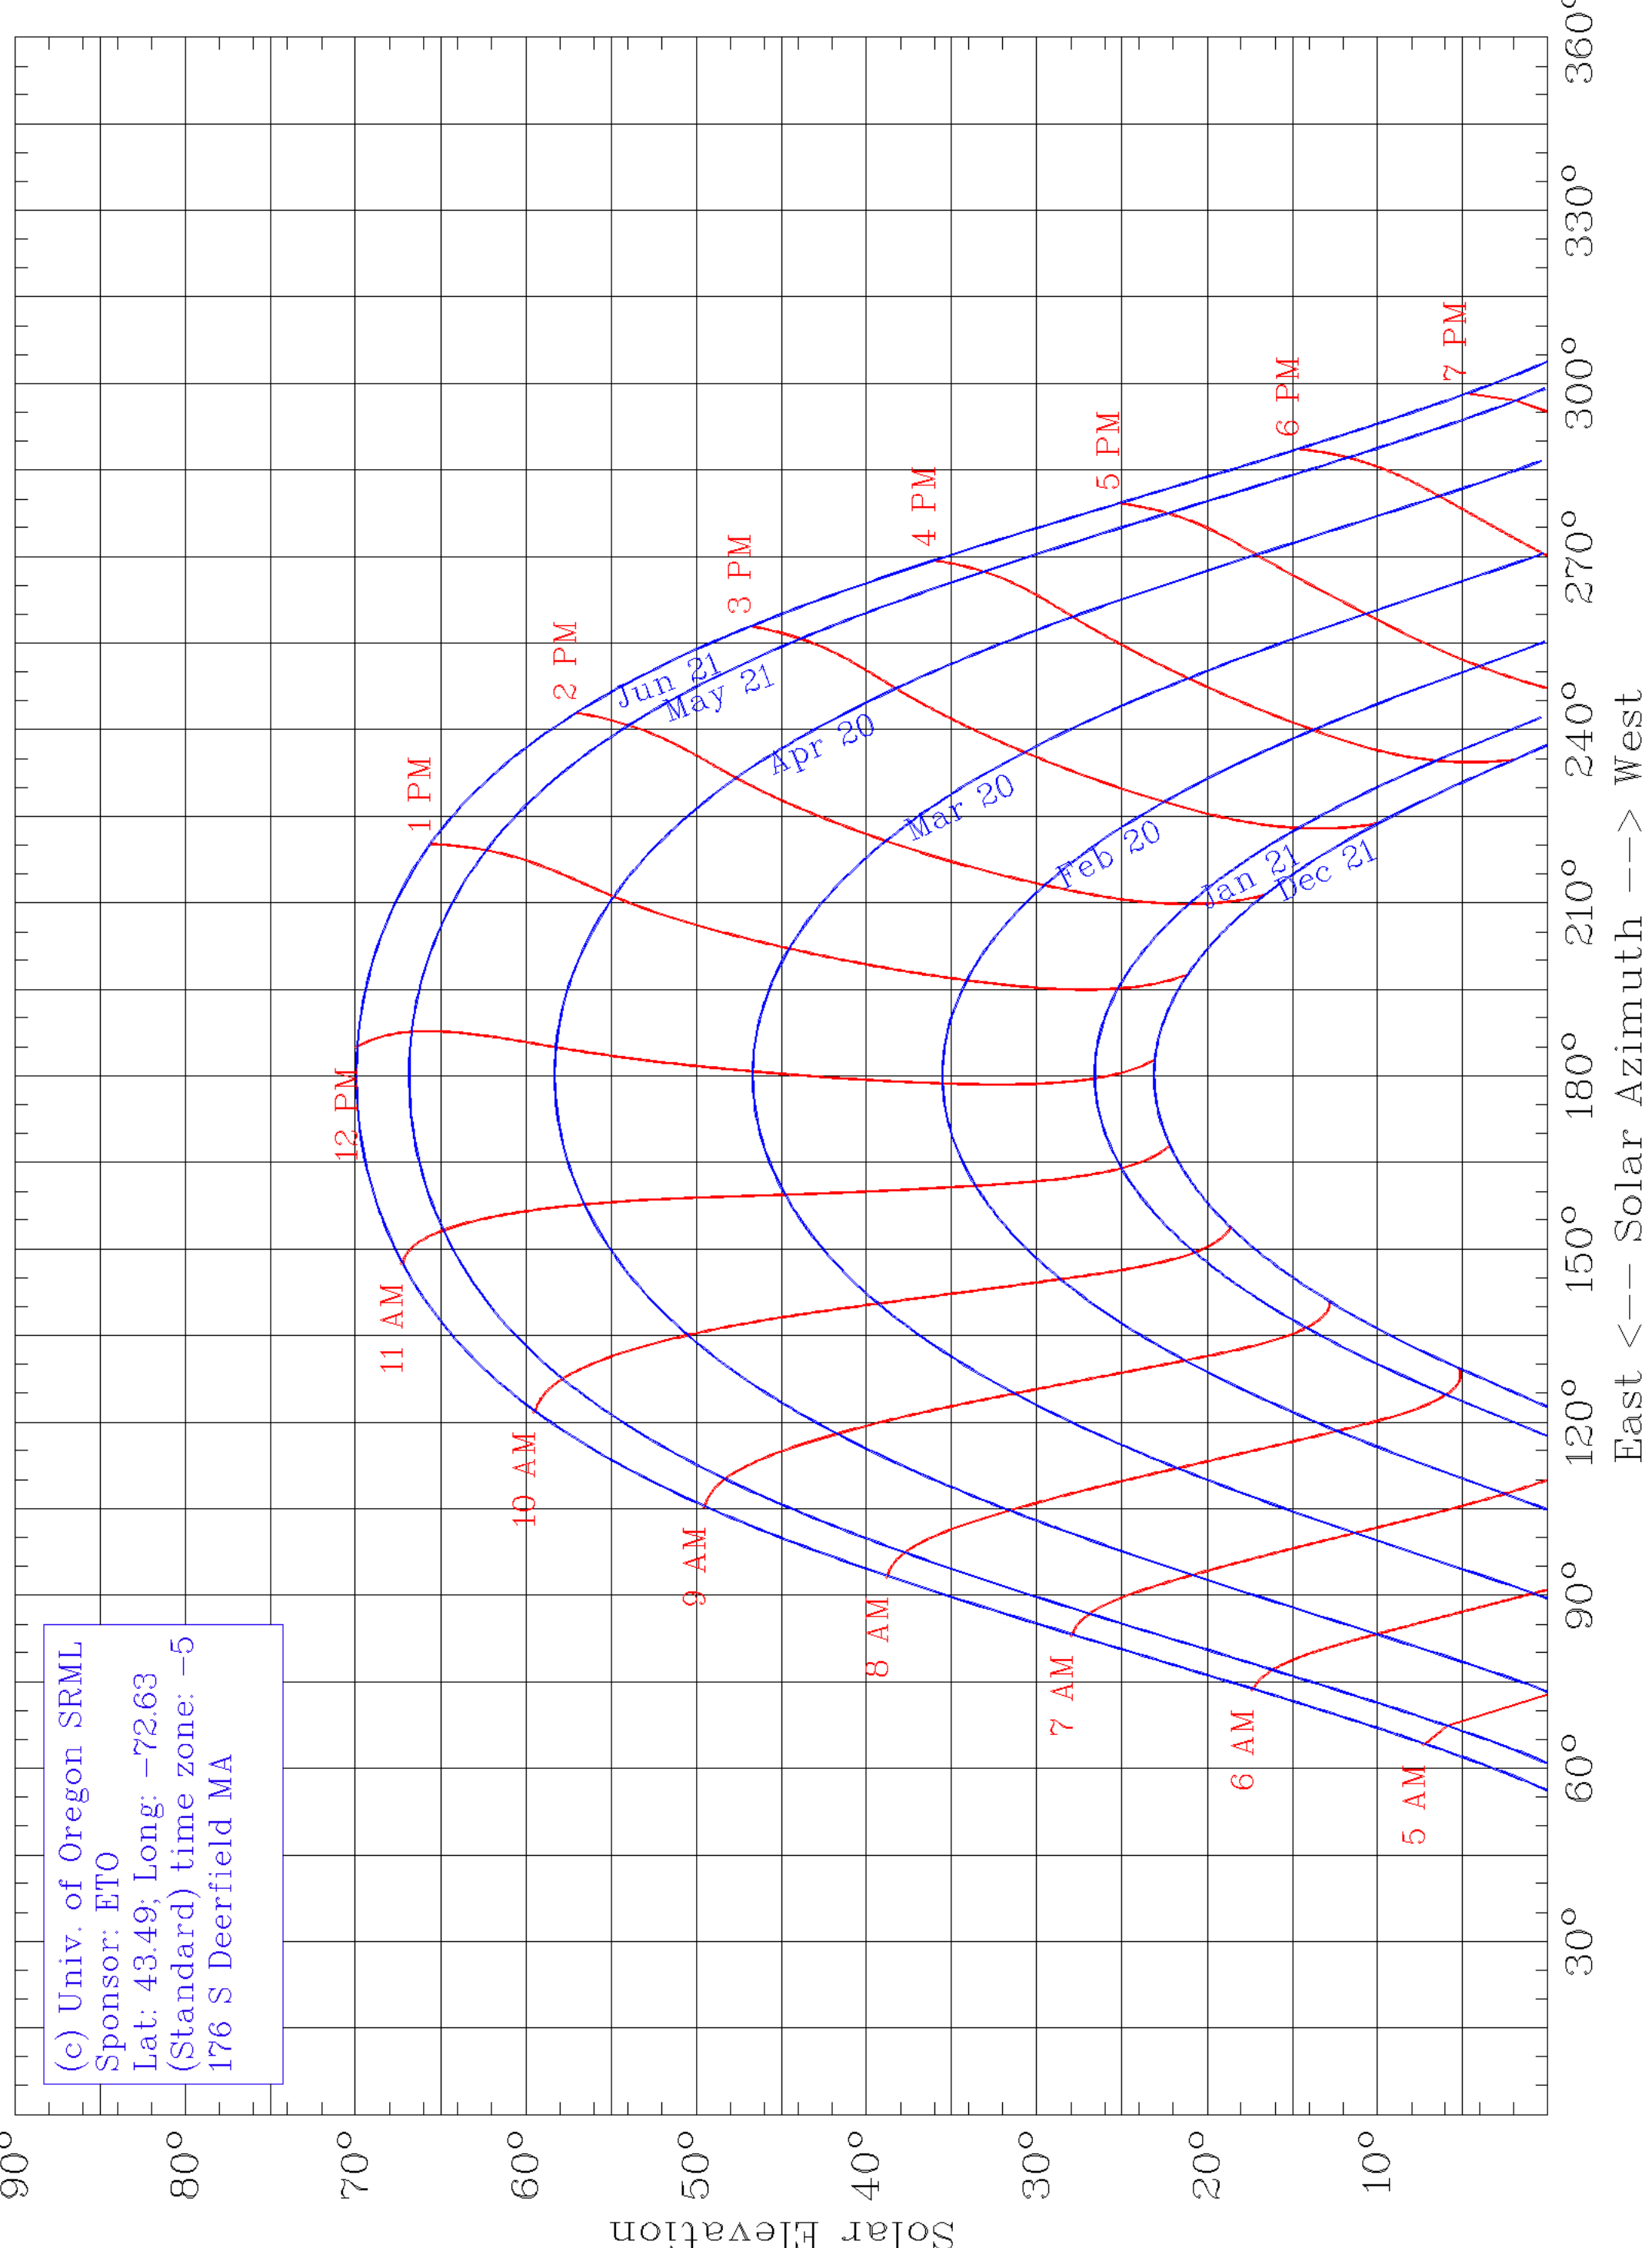

(c) Univ. of Oregon SRML
Sponsor: ETO
Lat: 43.49; Long: -72.63
(Standard) time zone: -5
176 S Deerfield MA

East <--- Solar Azimuth ---> West