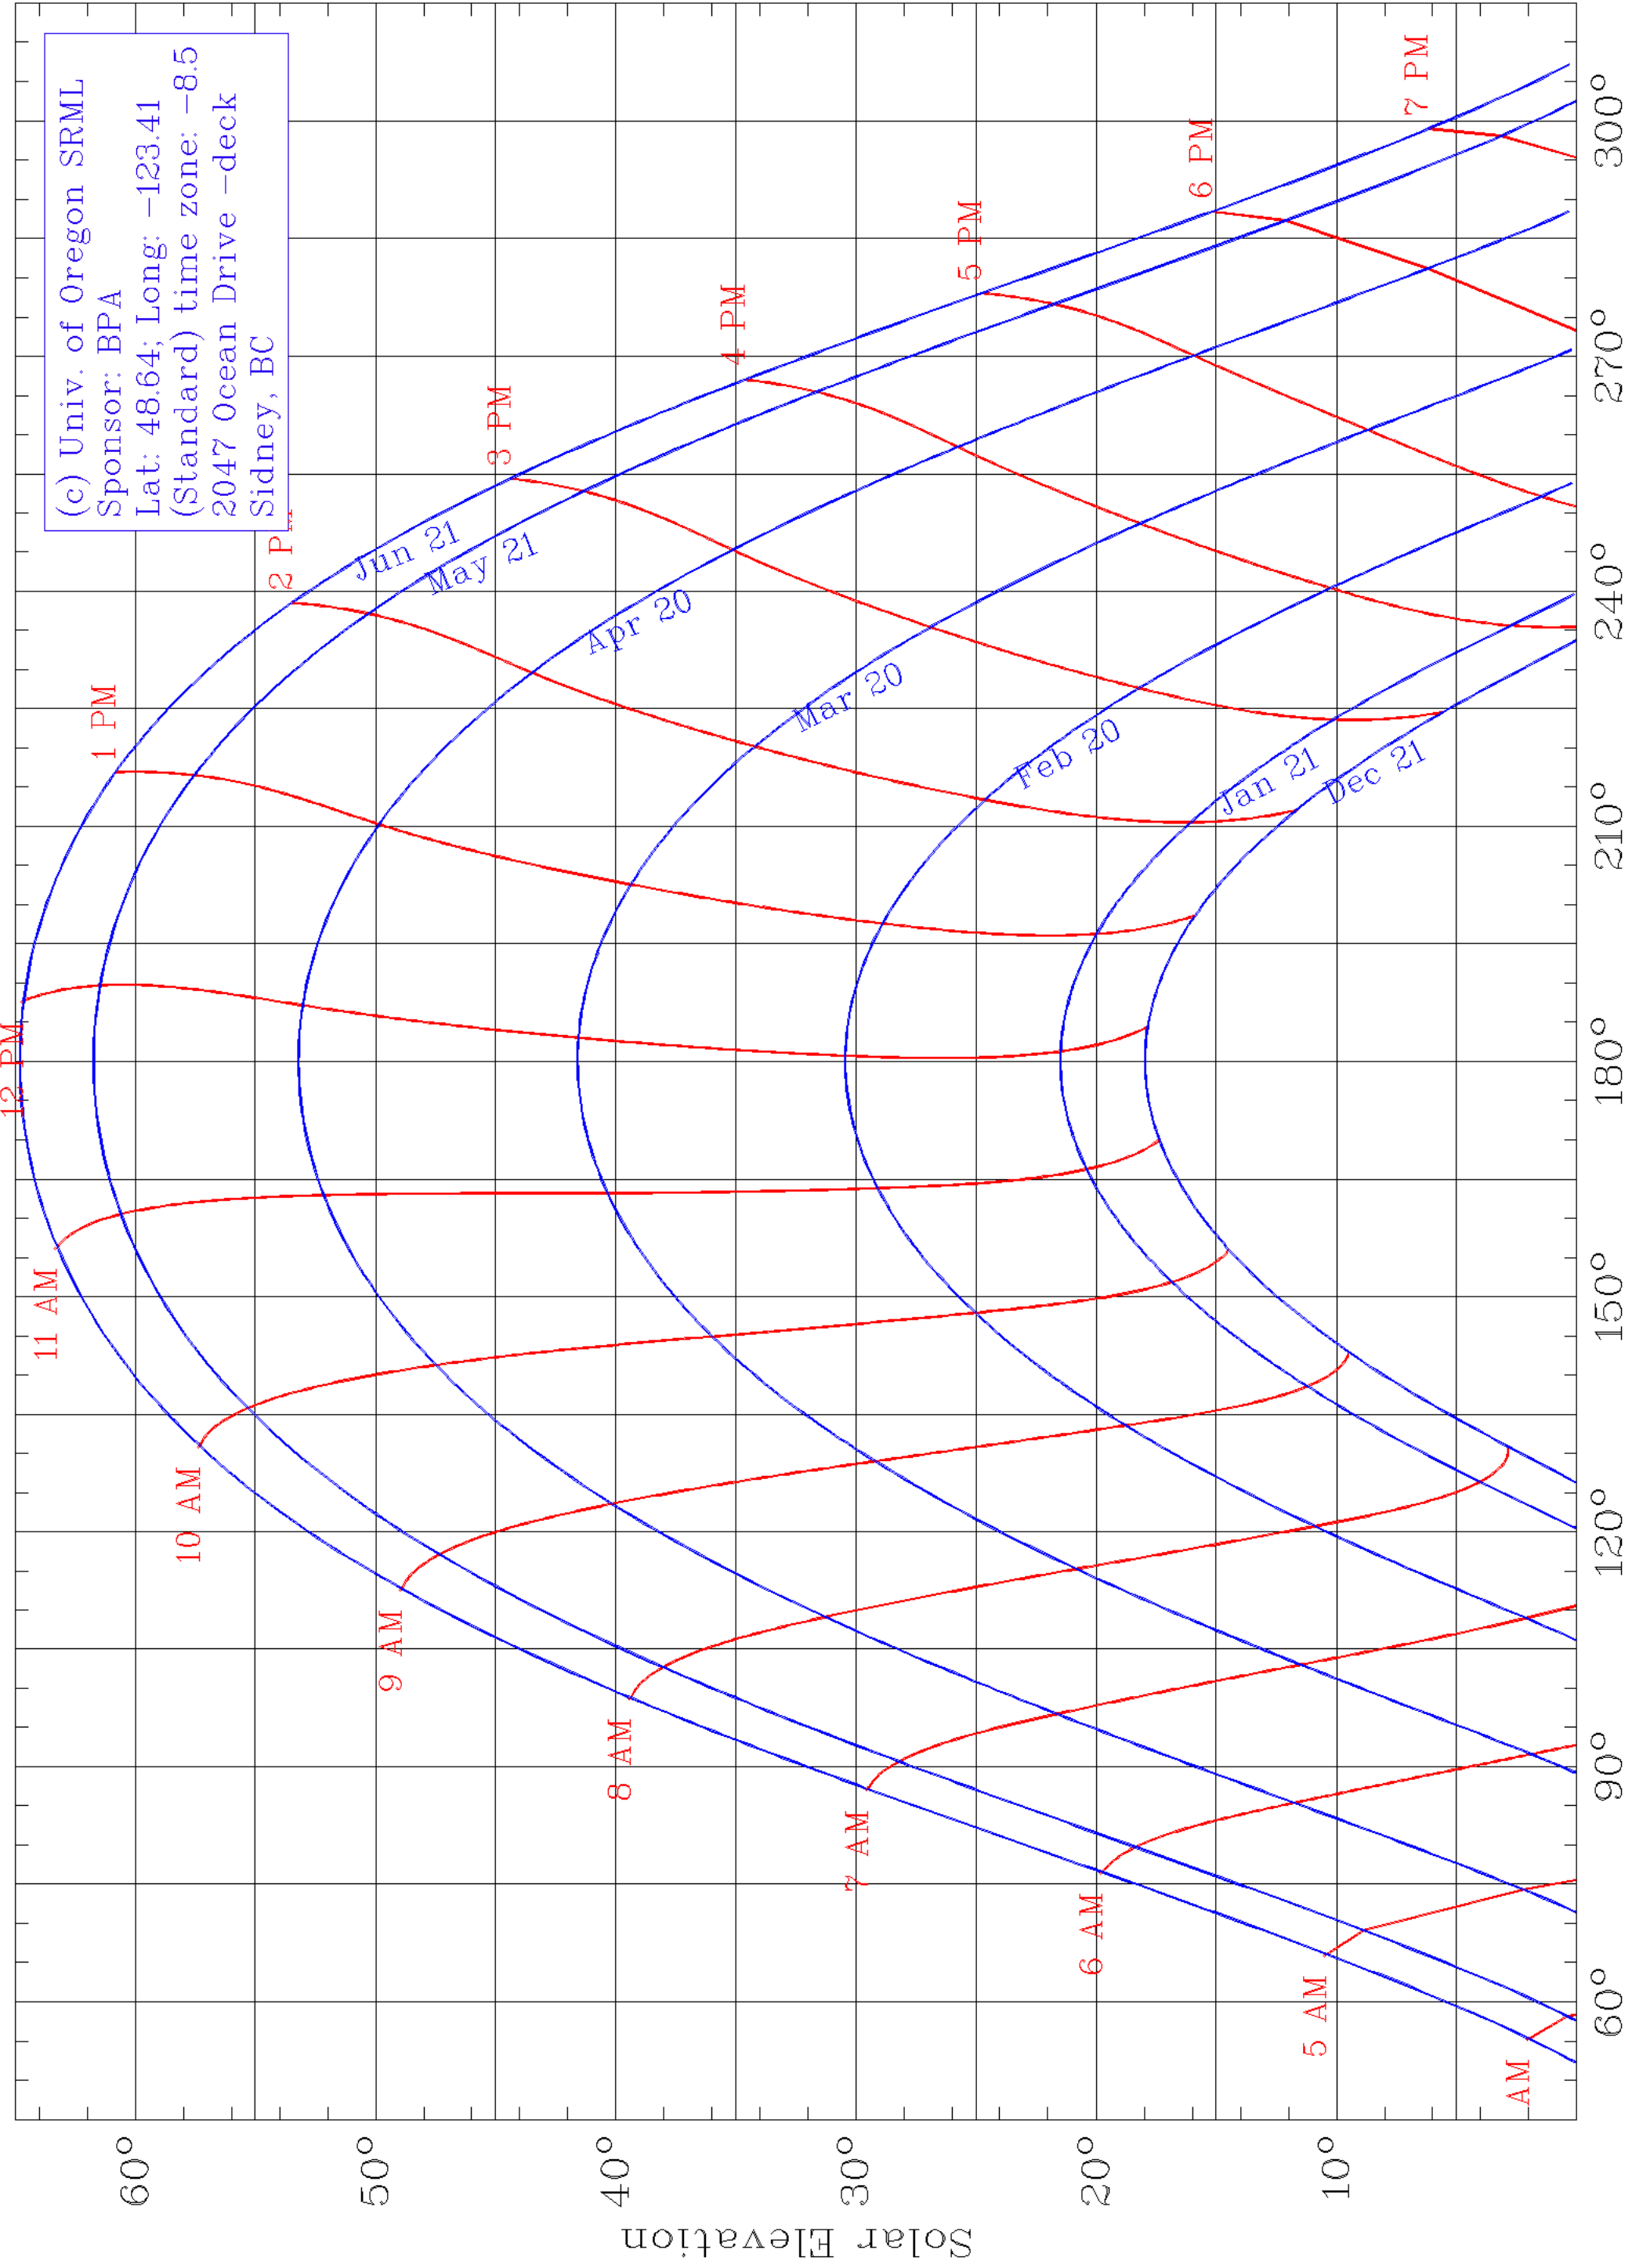

(c) Univ. of Oregon SRML  
Sponsor: BPA  
Lat: 48.64; Long: -123.41  
(Standard) time zone: -8.5  
2047 Ocean Drive -deck  
Sidney, BC

East <--- Solar Azimuth ---> West