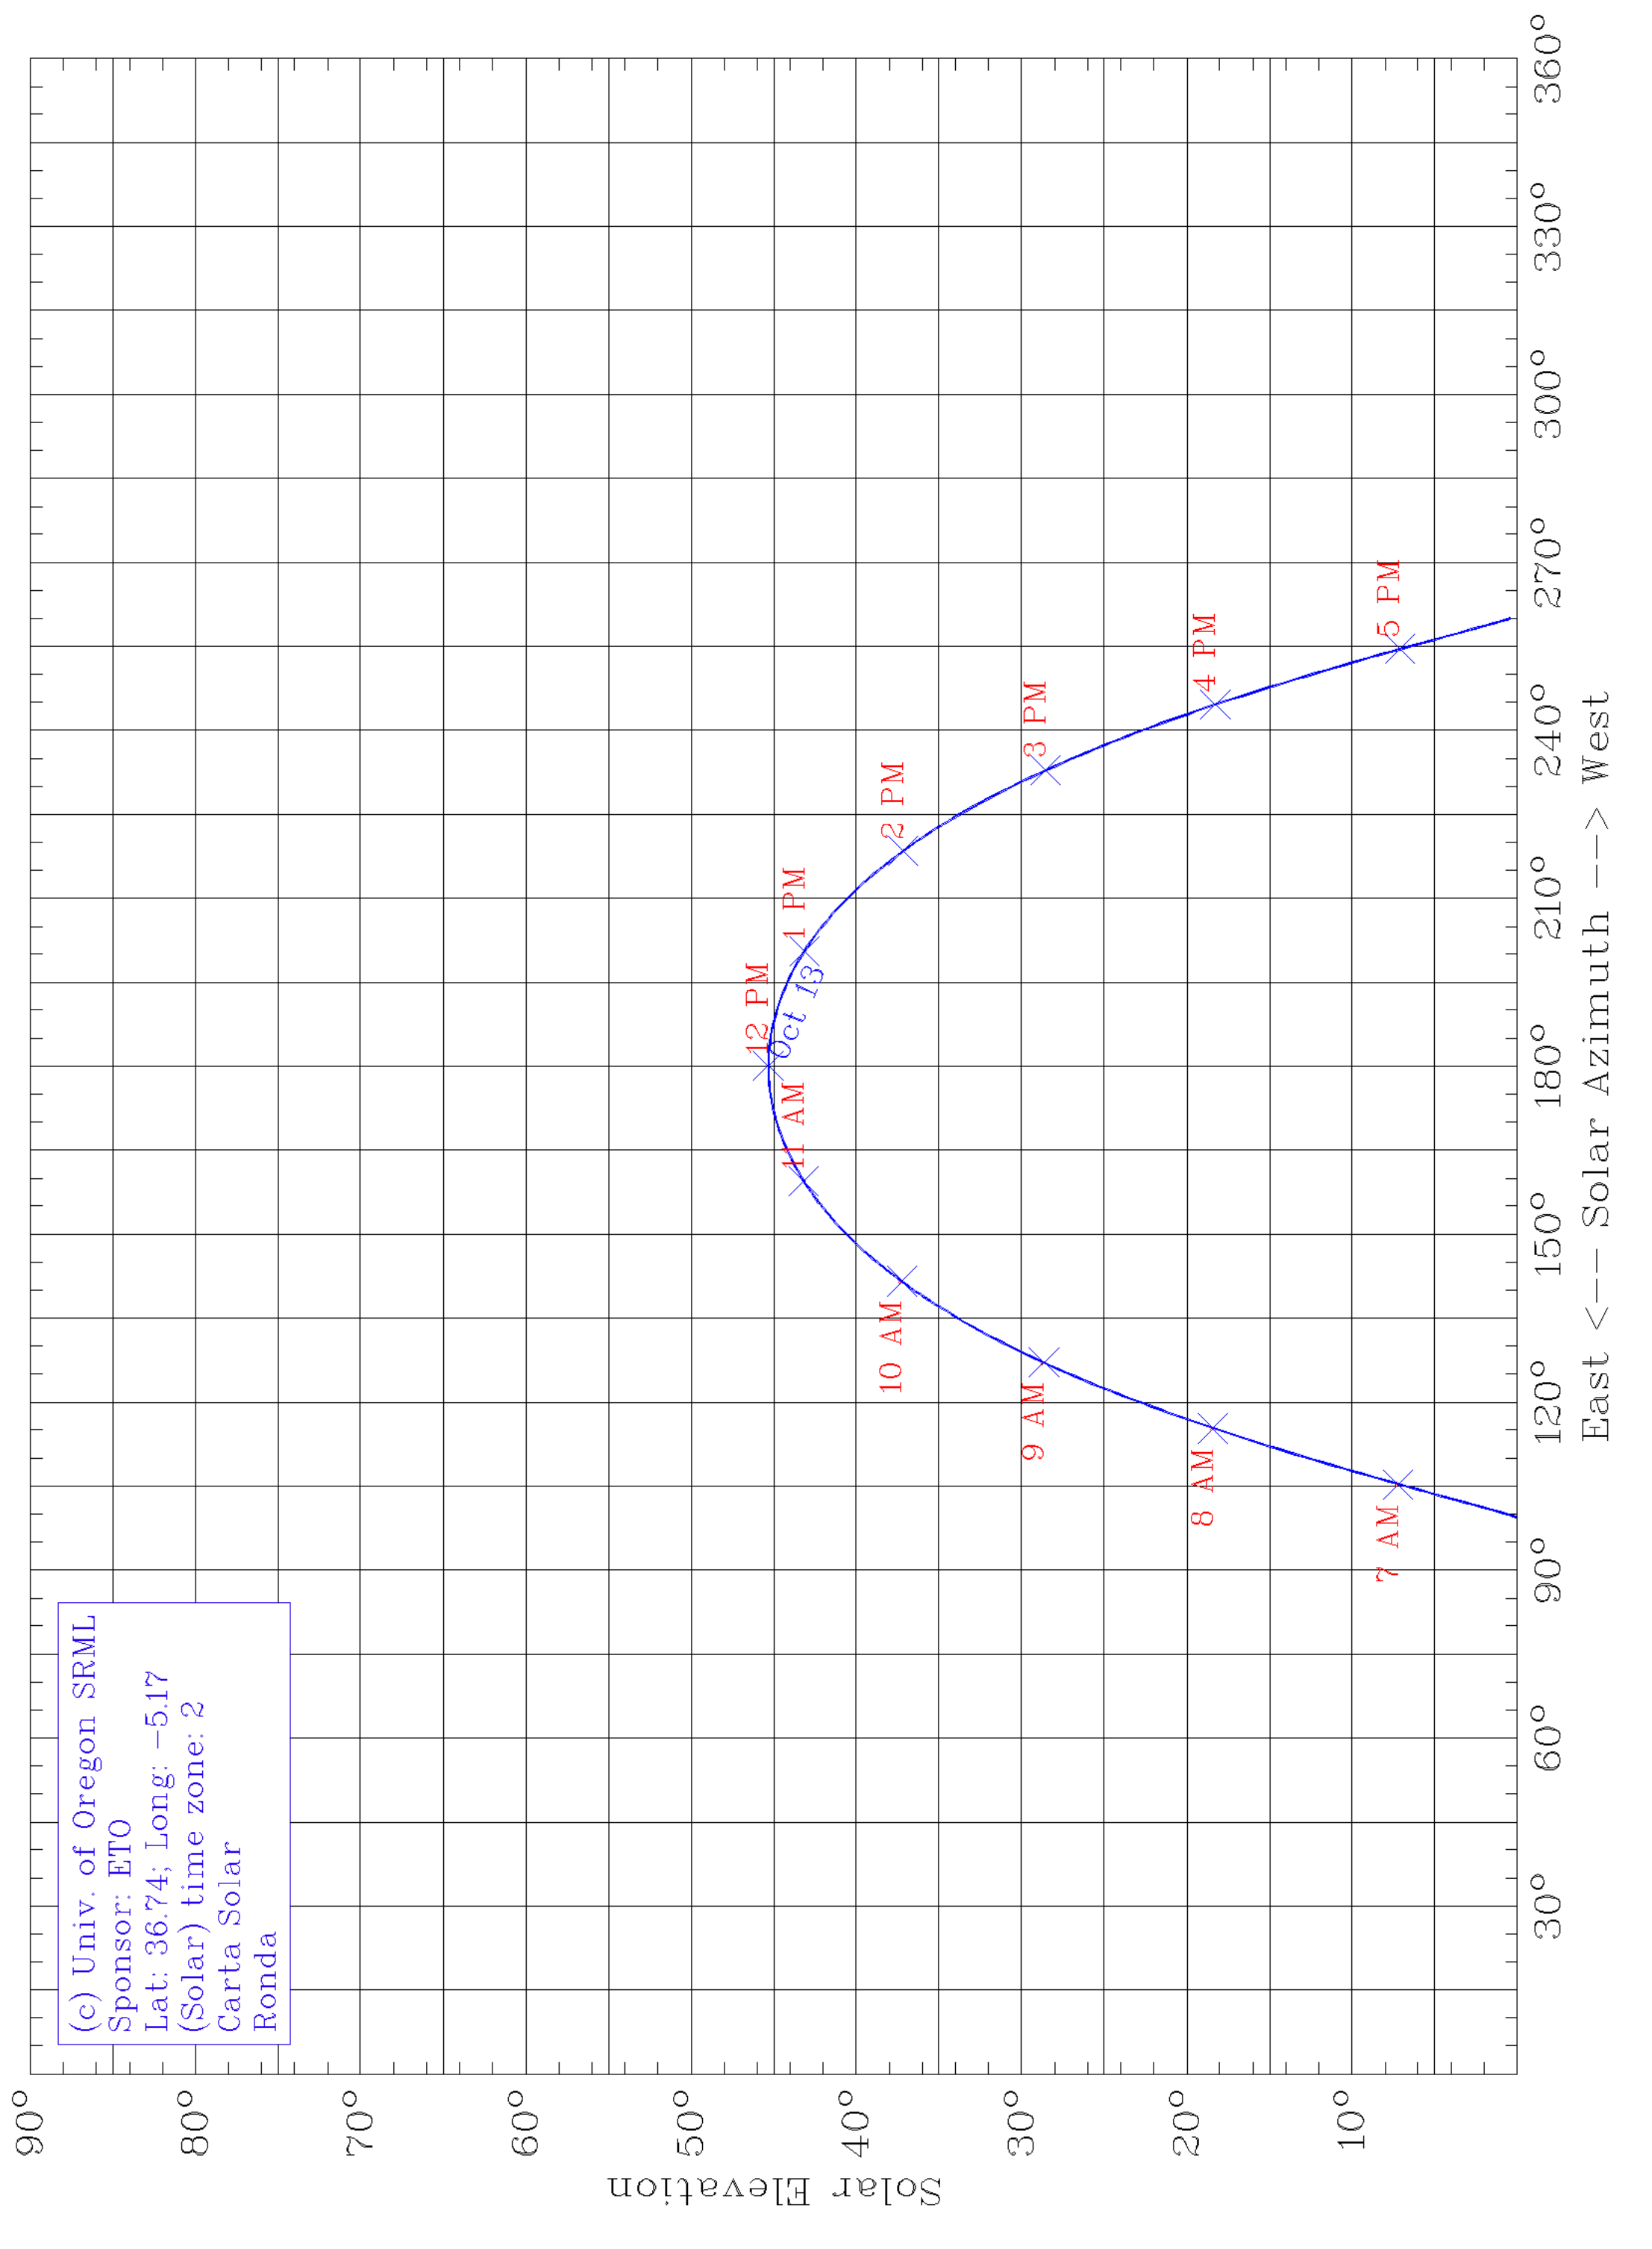

(c) Univ. of Oregon SRML  
Sponsor: ETO  
Lat: 36.74; Long: -5.17  
(Solar) time zone: 2  
Carta Solar  
Ronda

East <--- Solar Azimuth ---> West