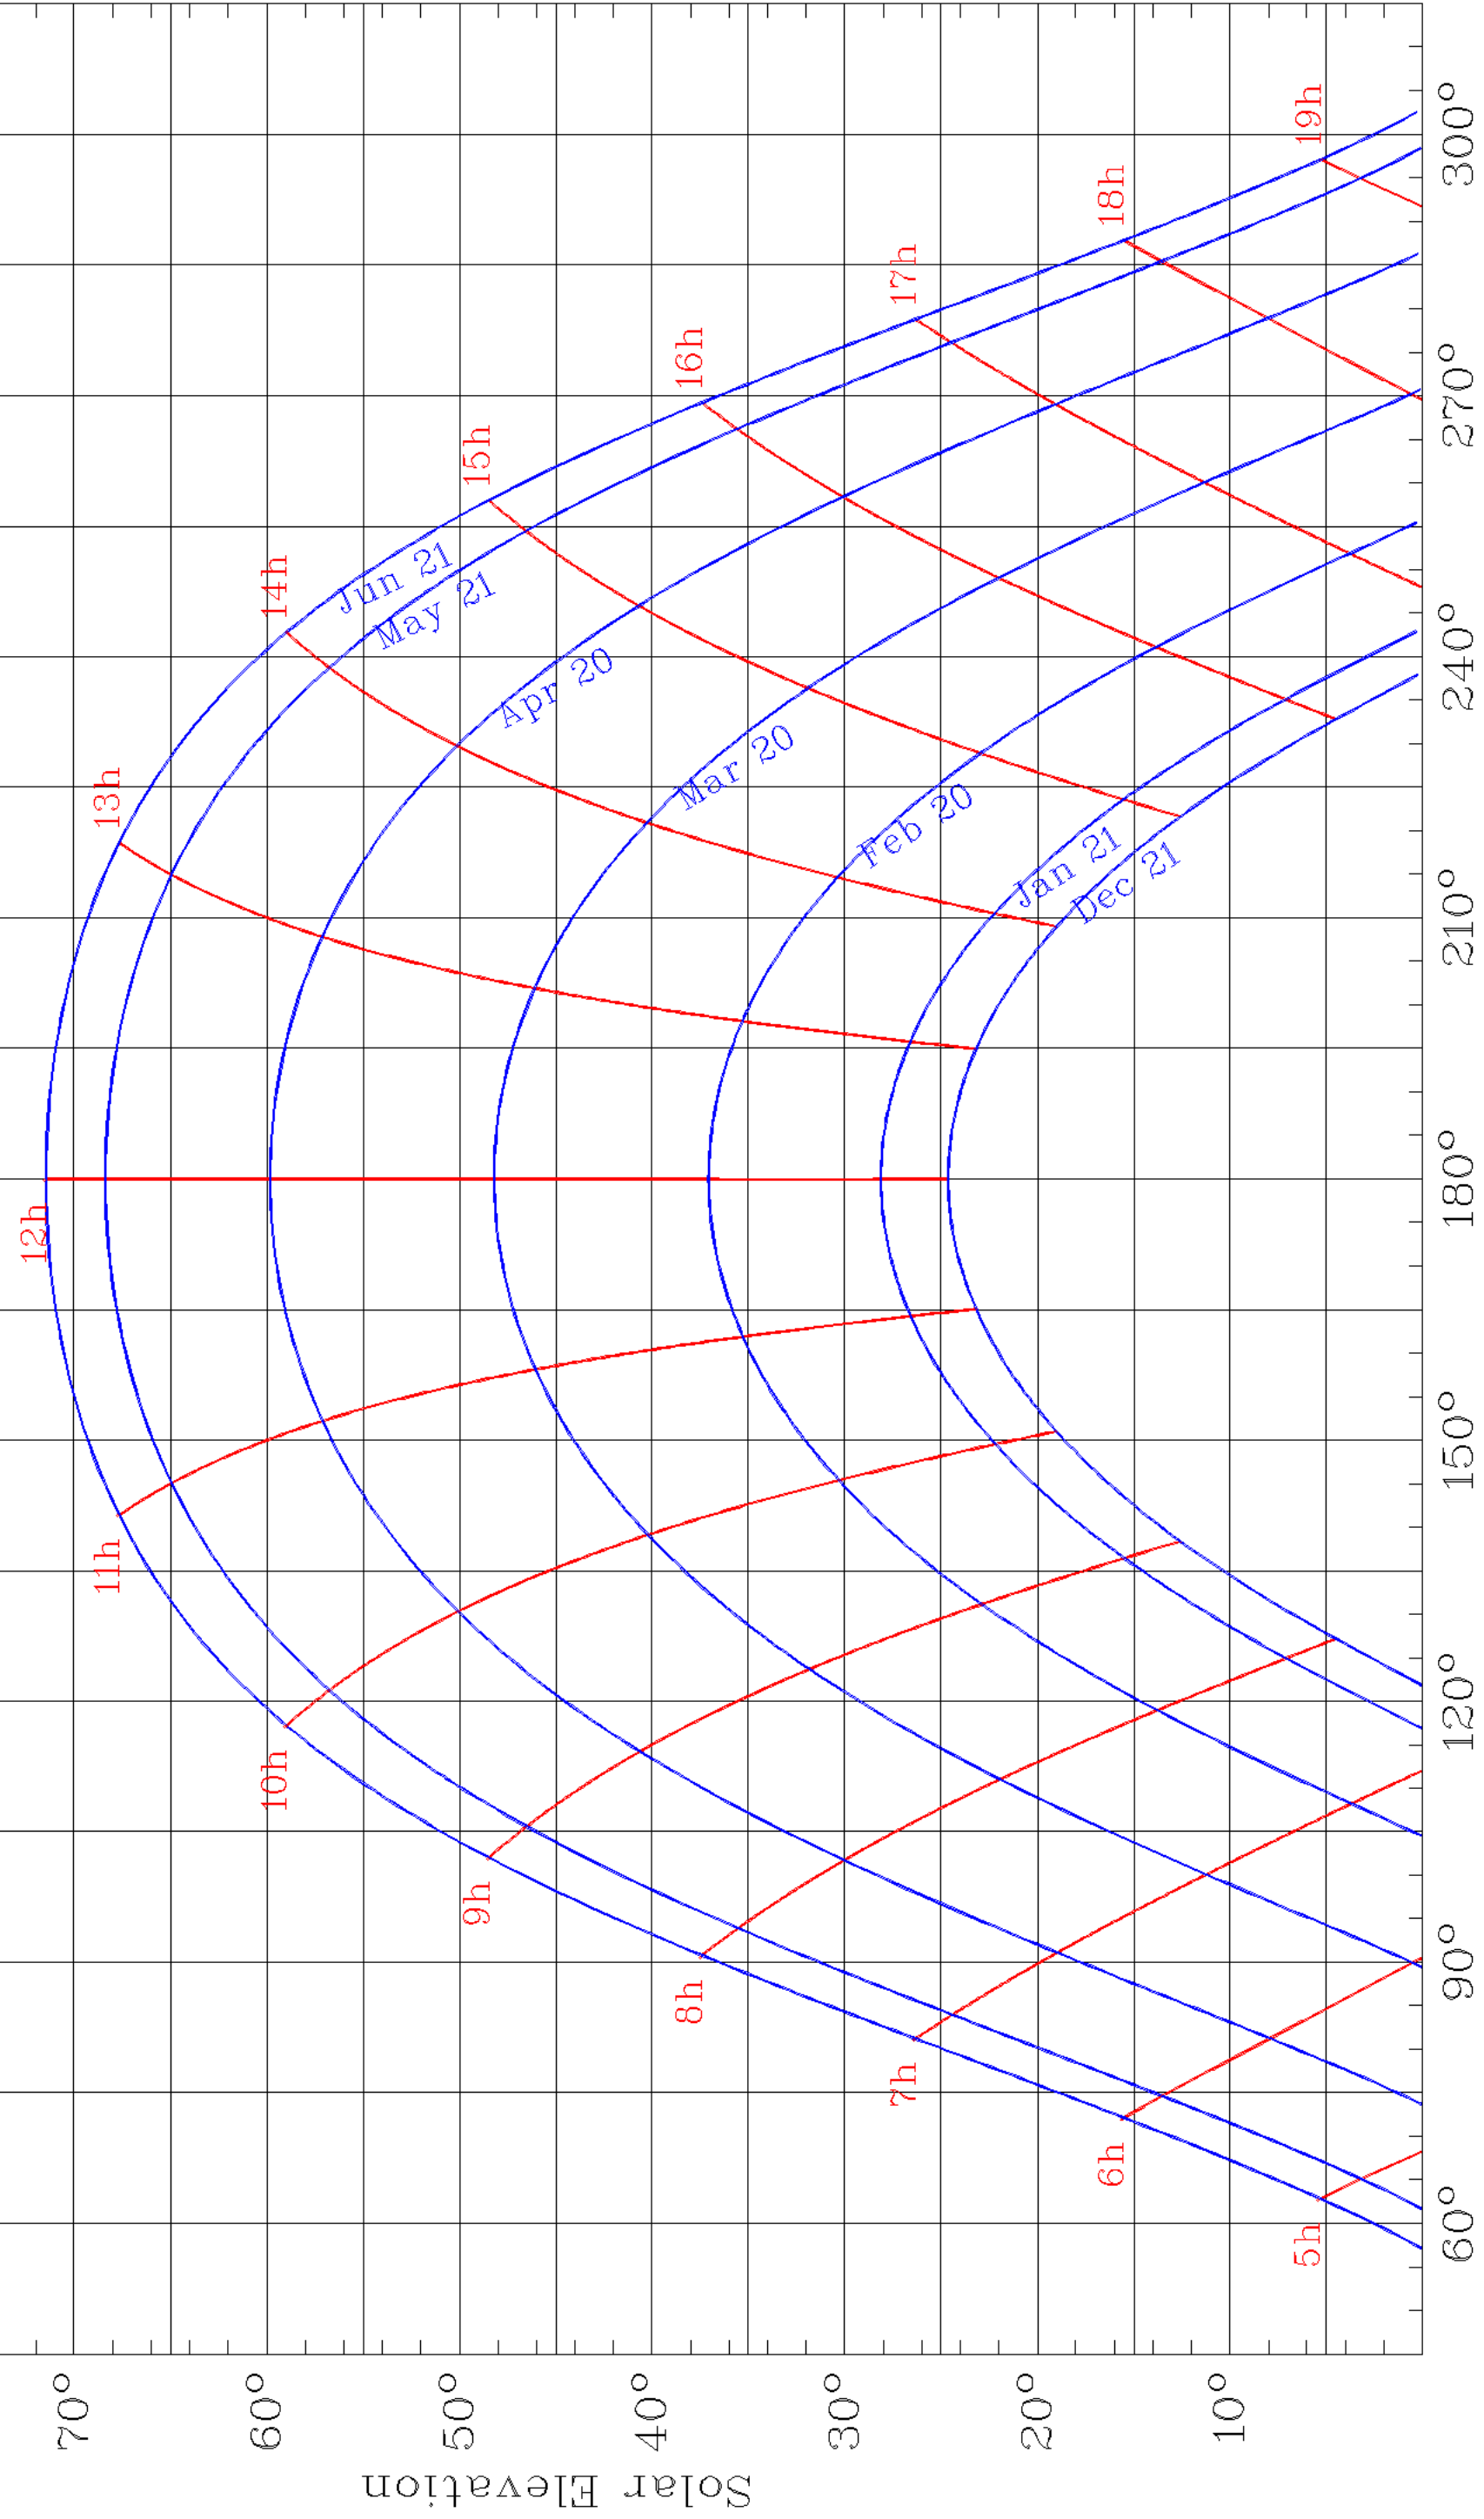

(c) Univ. of Oregon SRML
Sponsor: ETO
Lat: 41.97; Long: -73.88
(Solar) time zone: -5
Sun Path Chart
30 Old Post Rd S

East <--- Solar Azimuth ---> West