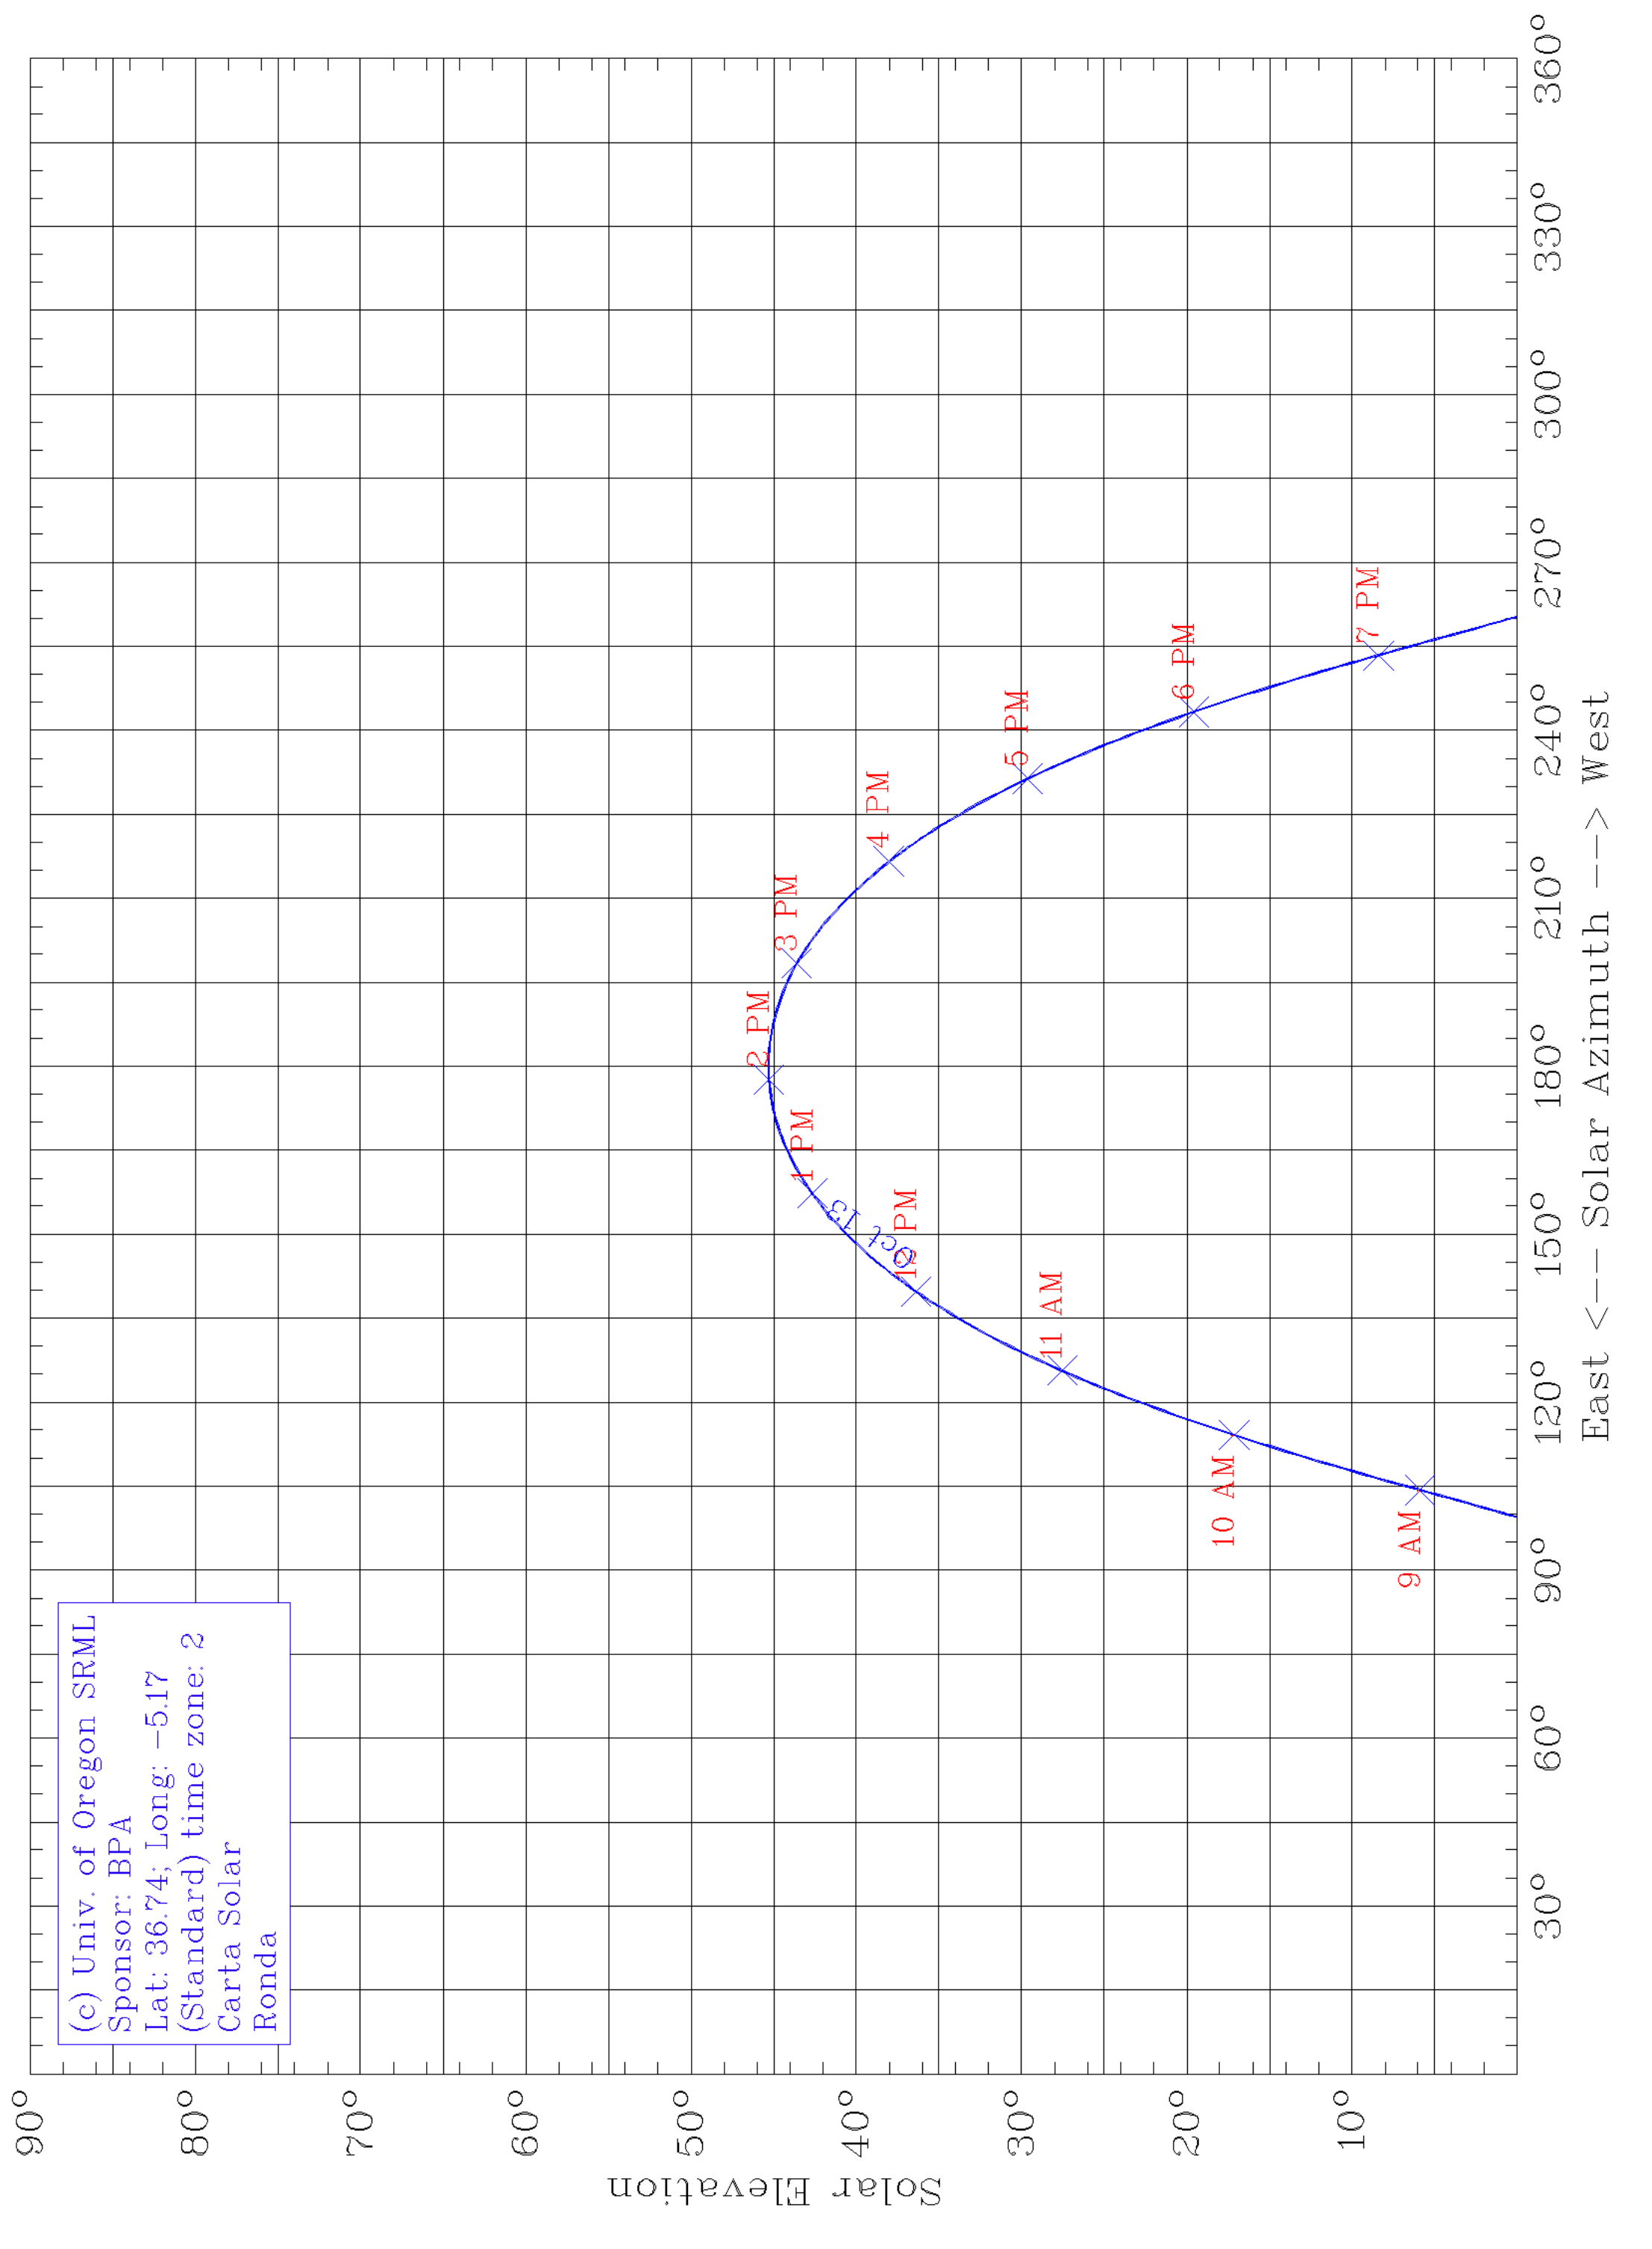

(c) Univ. of Oregon SRML
Sponsor: BPA
Lat: 36.74; Long: -5.17
(Standard) time zone: 2
Carta Solar
Ronda

East <--- Solar Azimuth ---> West