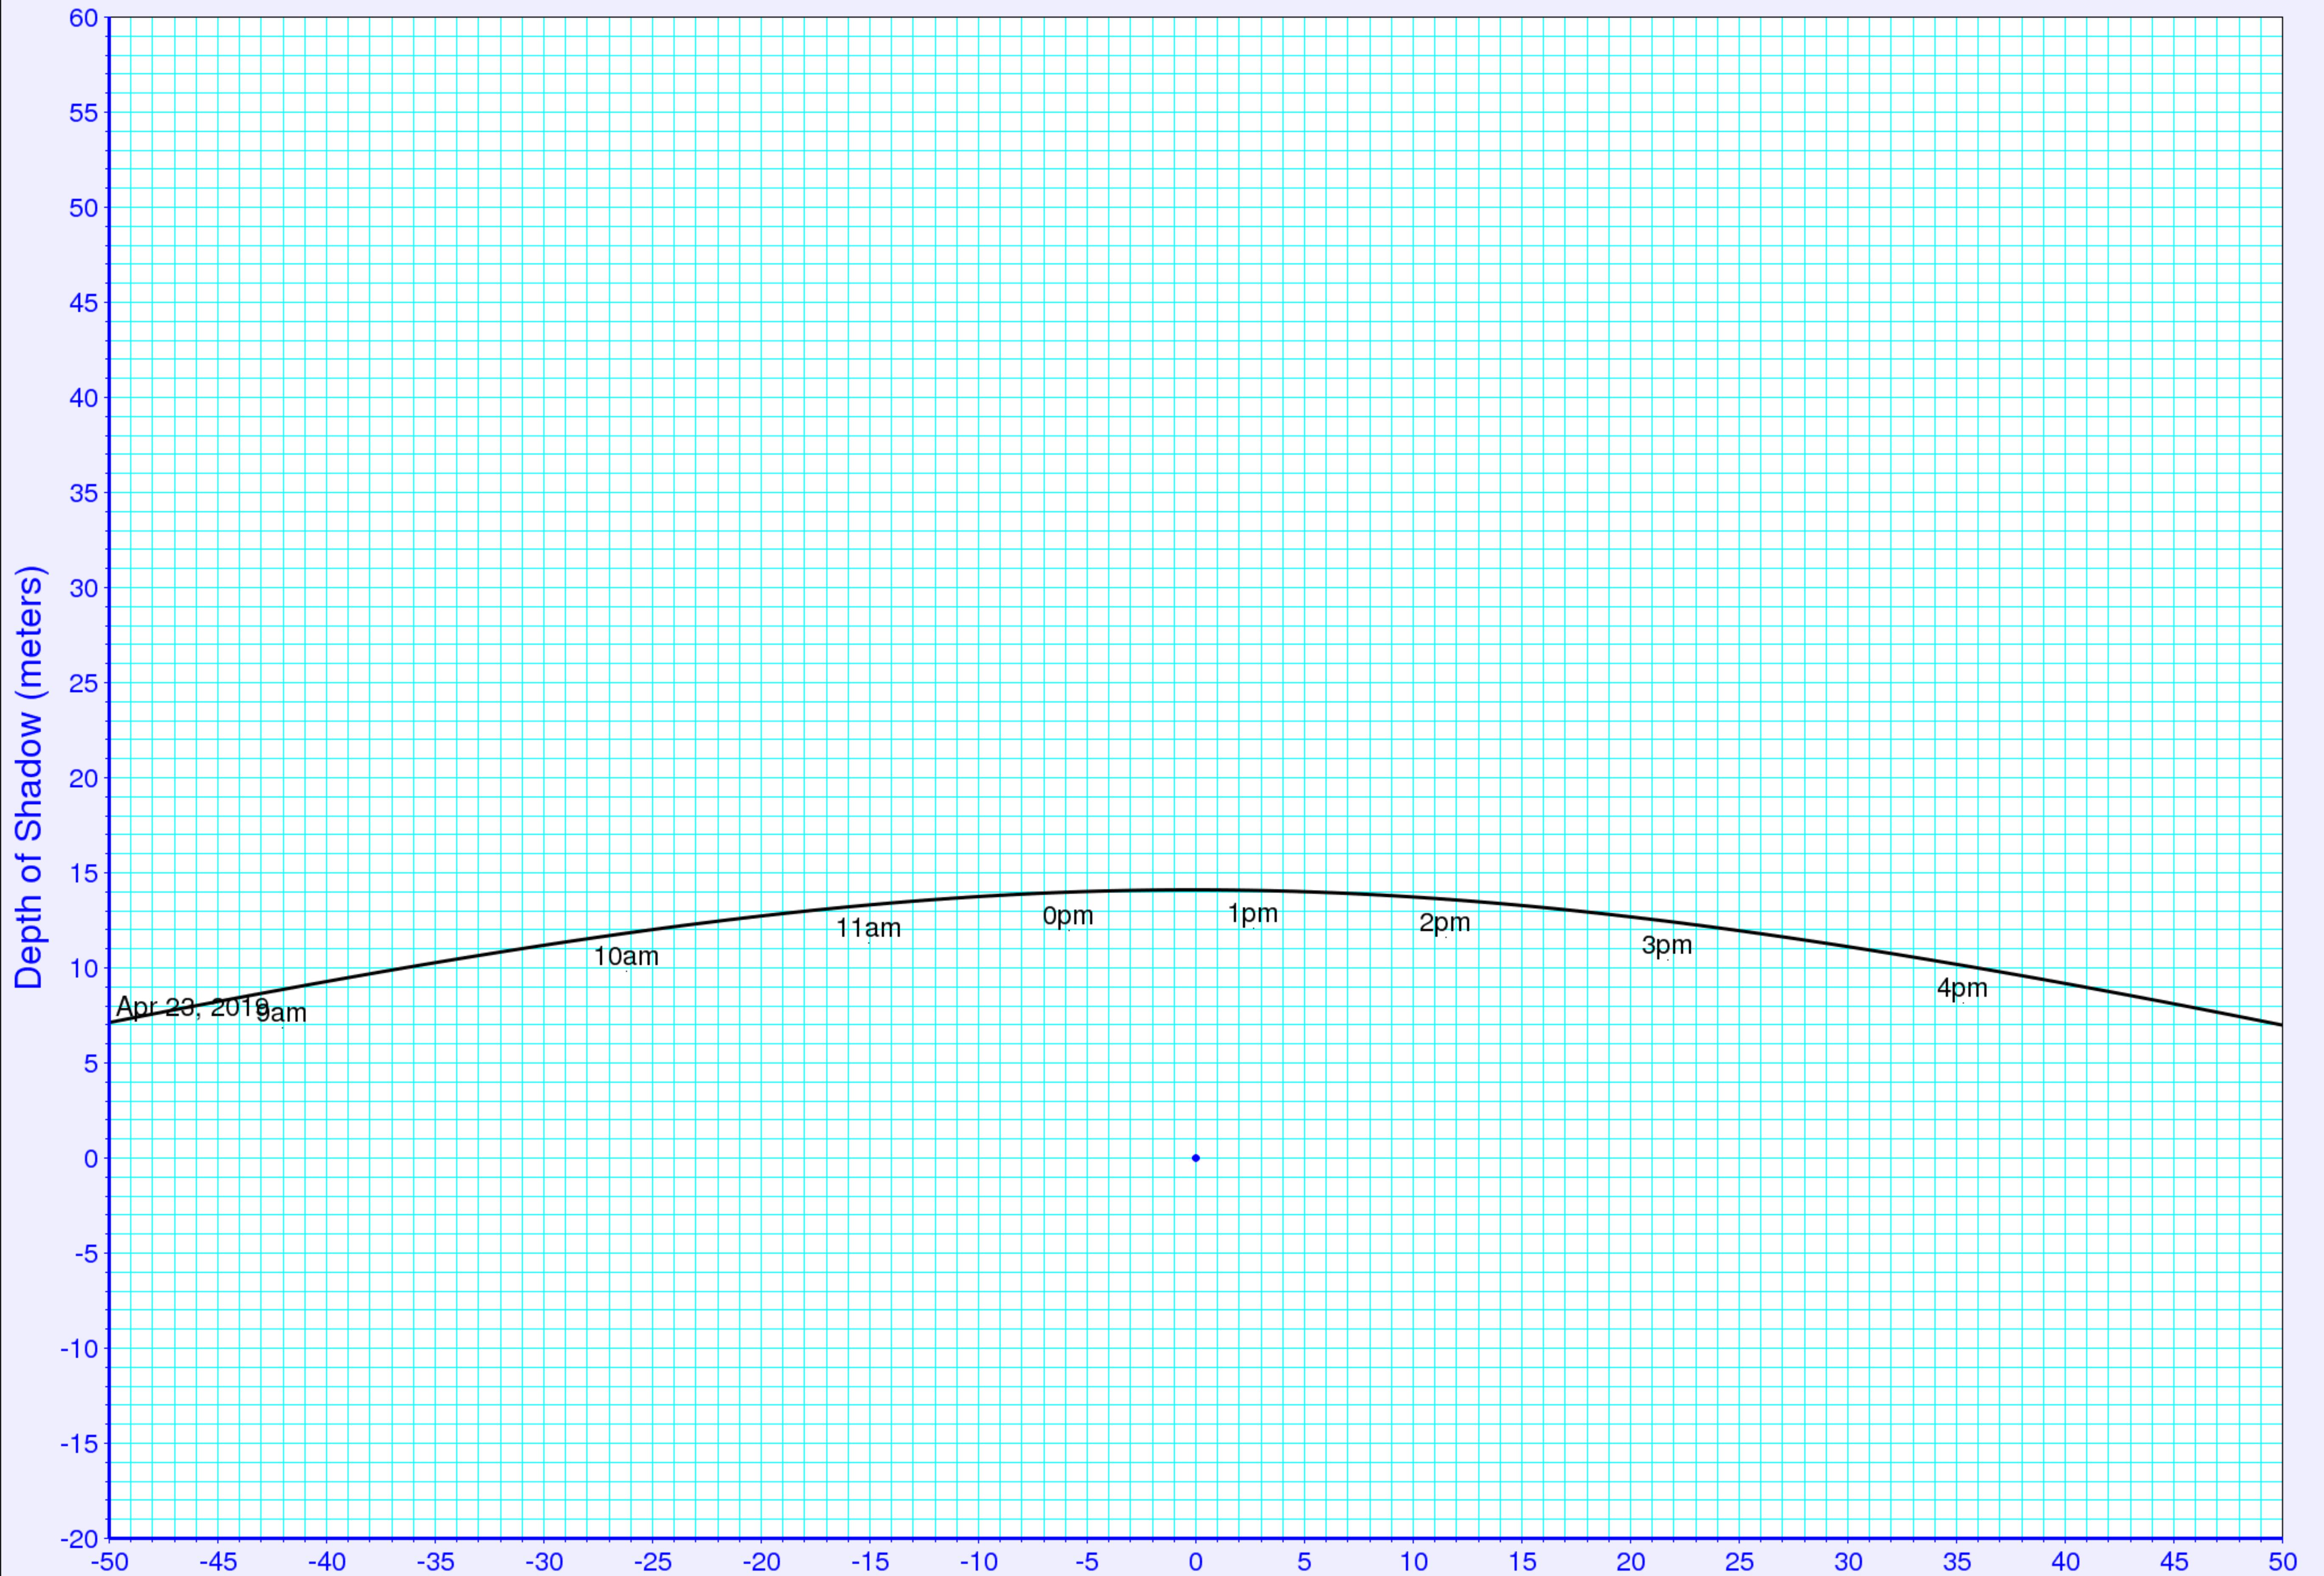

# Extent of shadow for a 30.0 m pole

(c) UO Solar Radiation Monitoring Lab  
Sponsor: BPA  
PONTA DELGADA HARBOR  
HUDSON V PCL

West <-- Horizontal Distance (meters) --> East

Latitude: 37.74  
Longitude: -25.67  
Time zone: UTC-1  
Hour lines indicate local standard time.