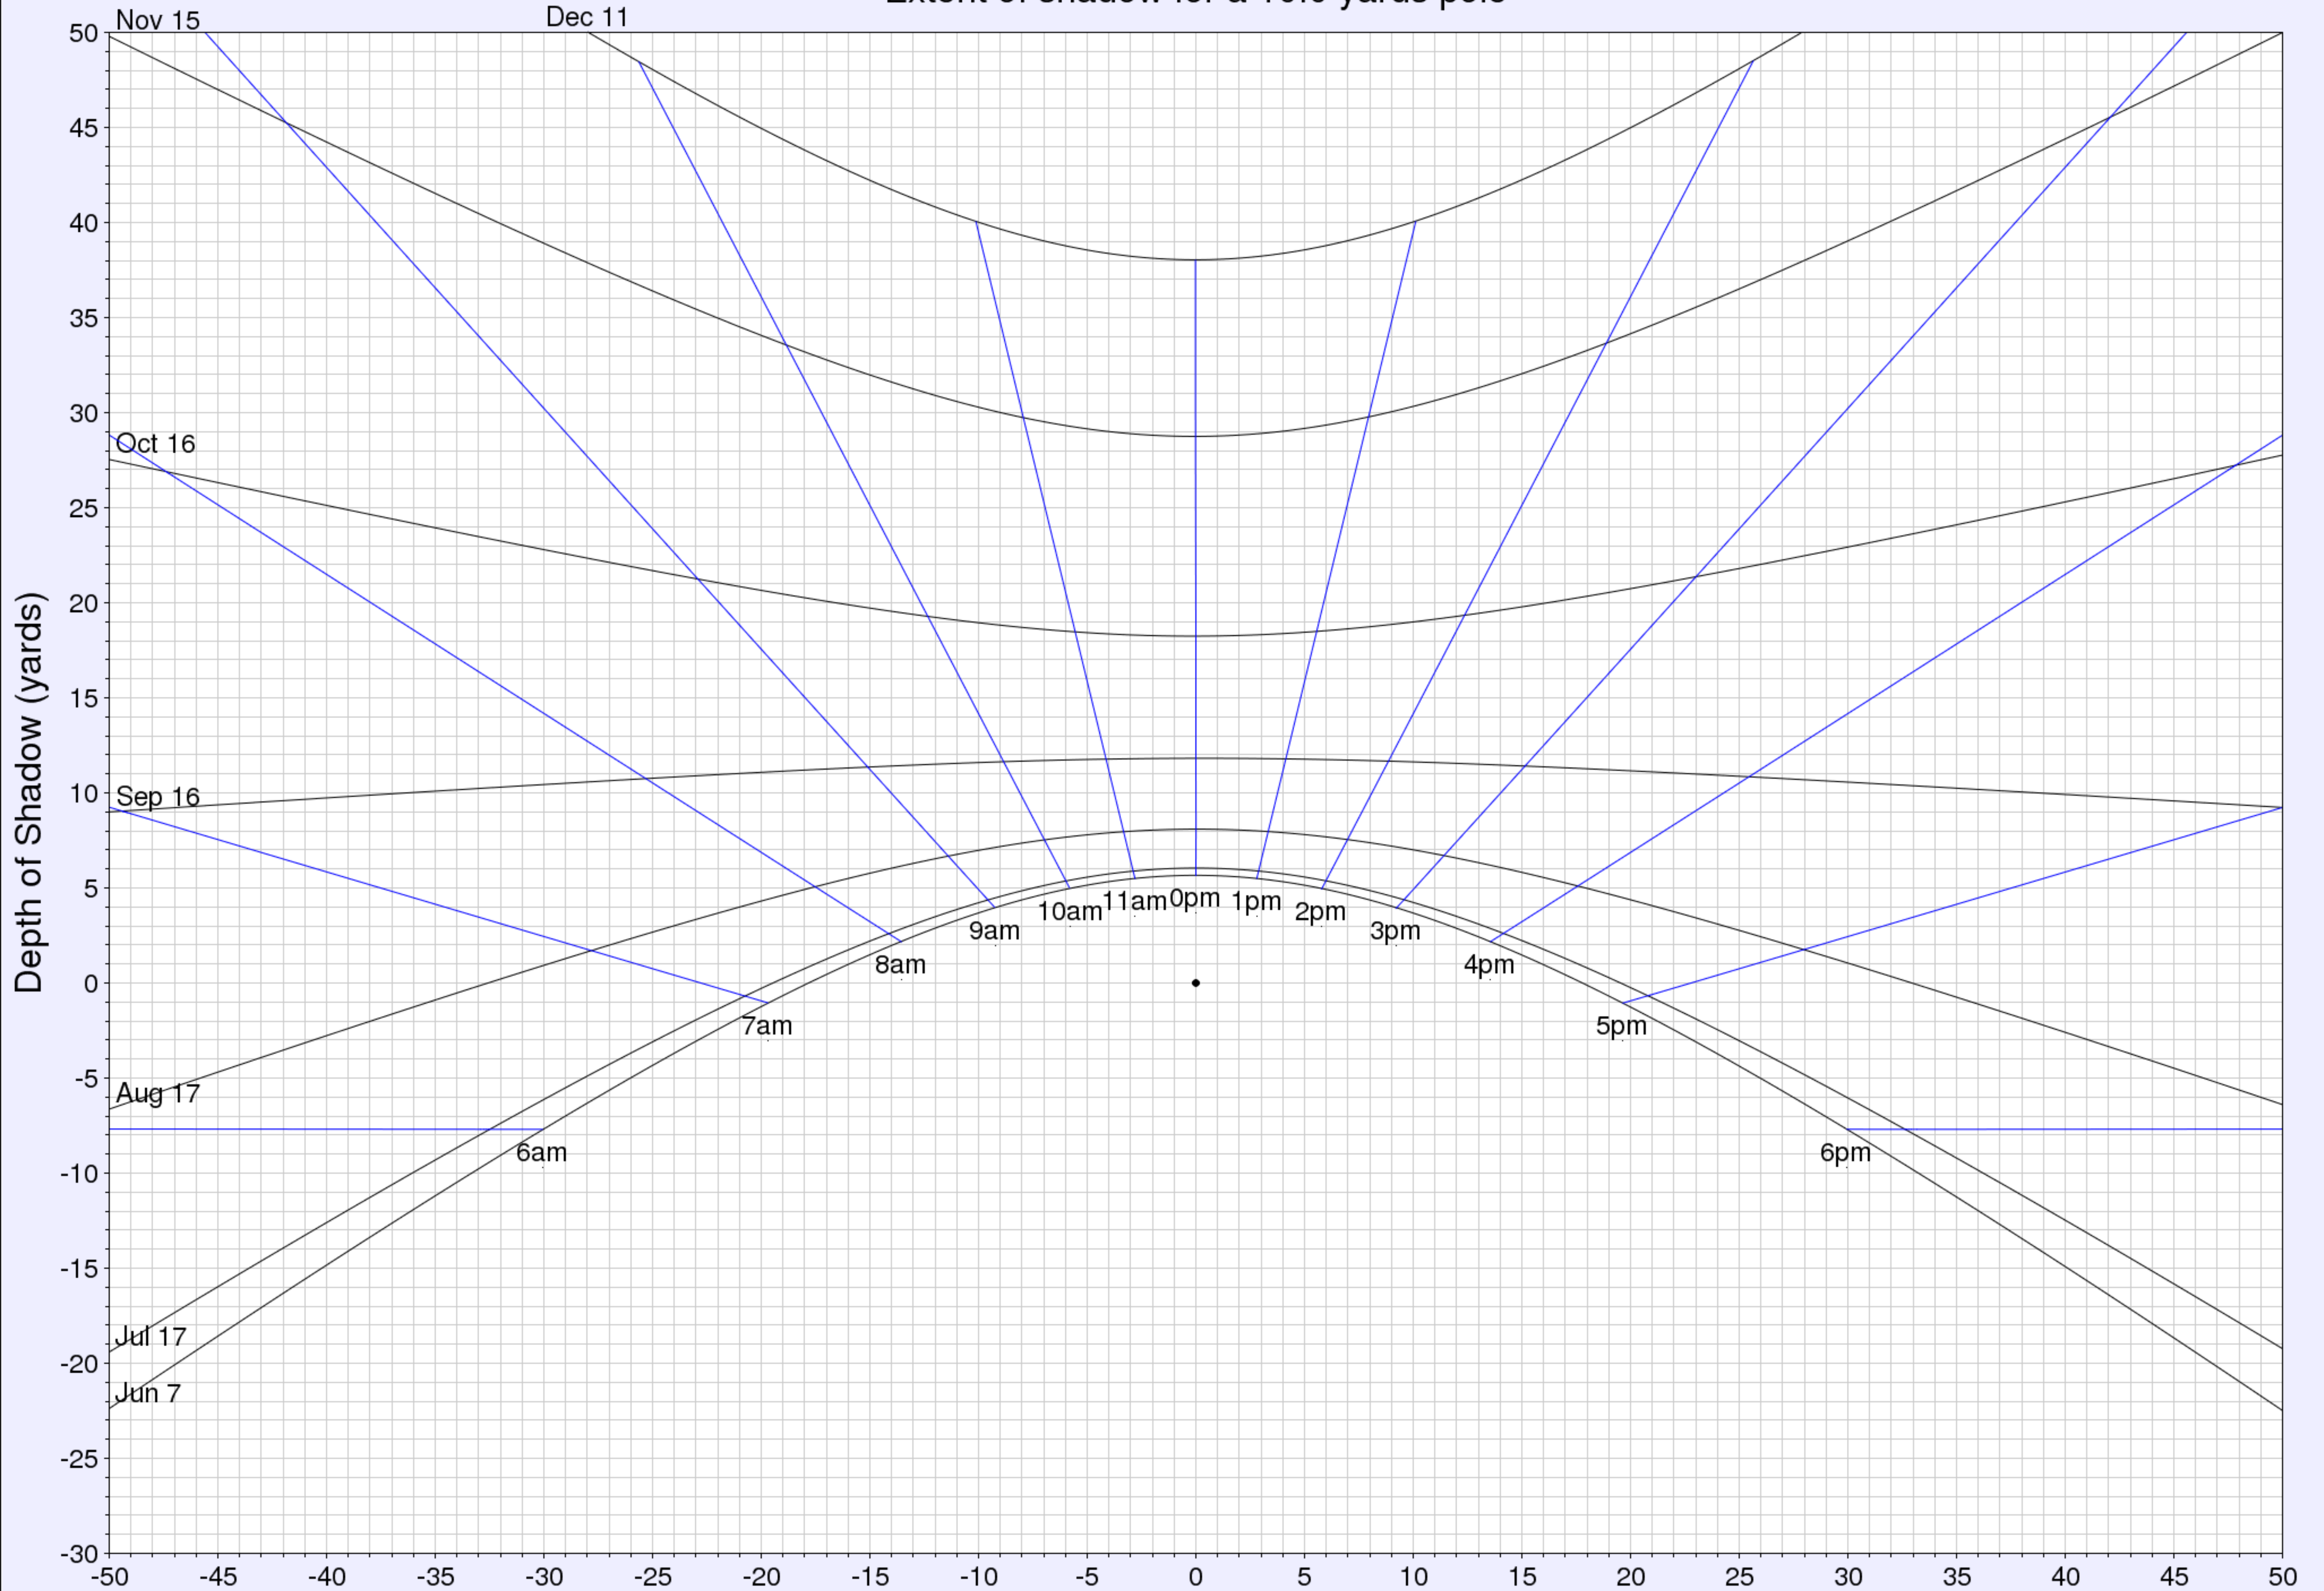

Extent of shadow for a 10.0 yards pole

(c) UO Solar Radiation Monitoring Lab
Sponsor: BPA

West <-- Horizontal Distance (yards) --> East

Latitude: 52.31
Longitude: 104.24
Time zone: UTC8
Hour lines indicate local solar time.