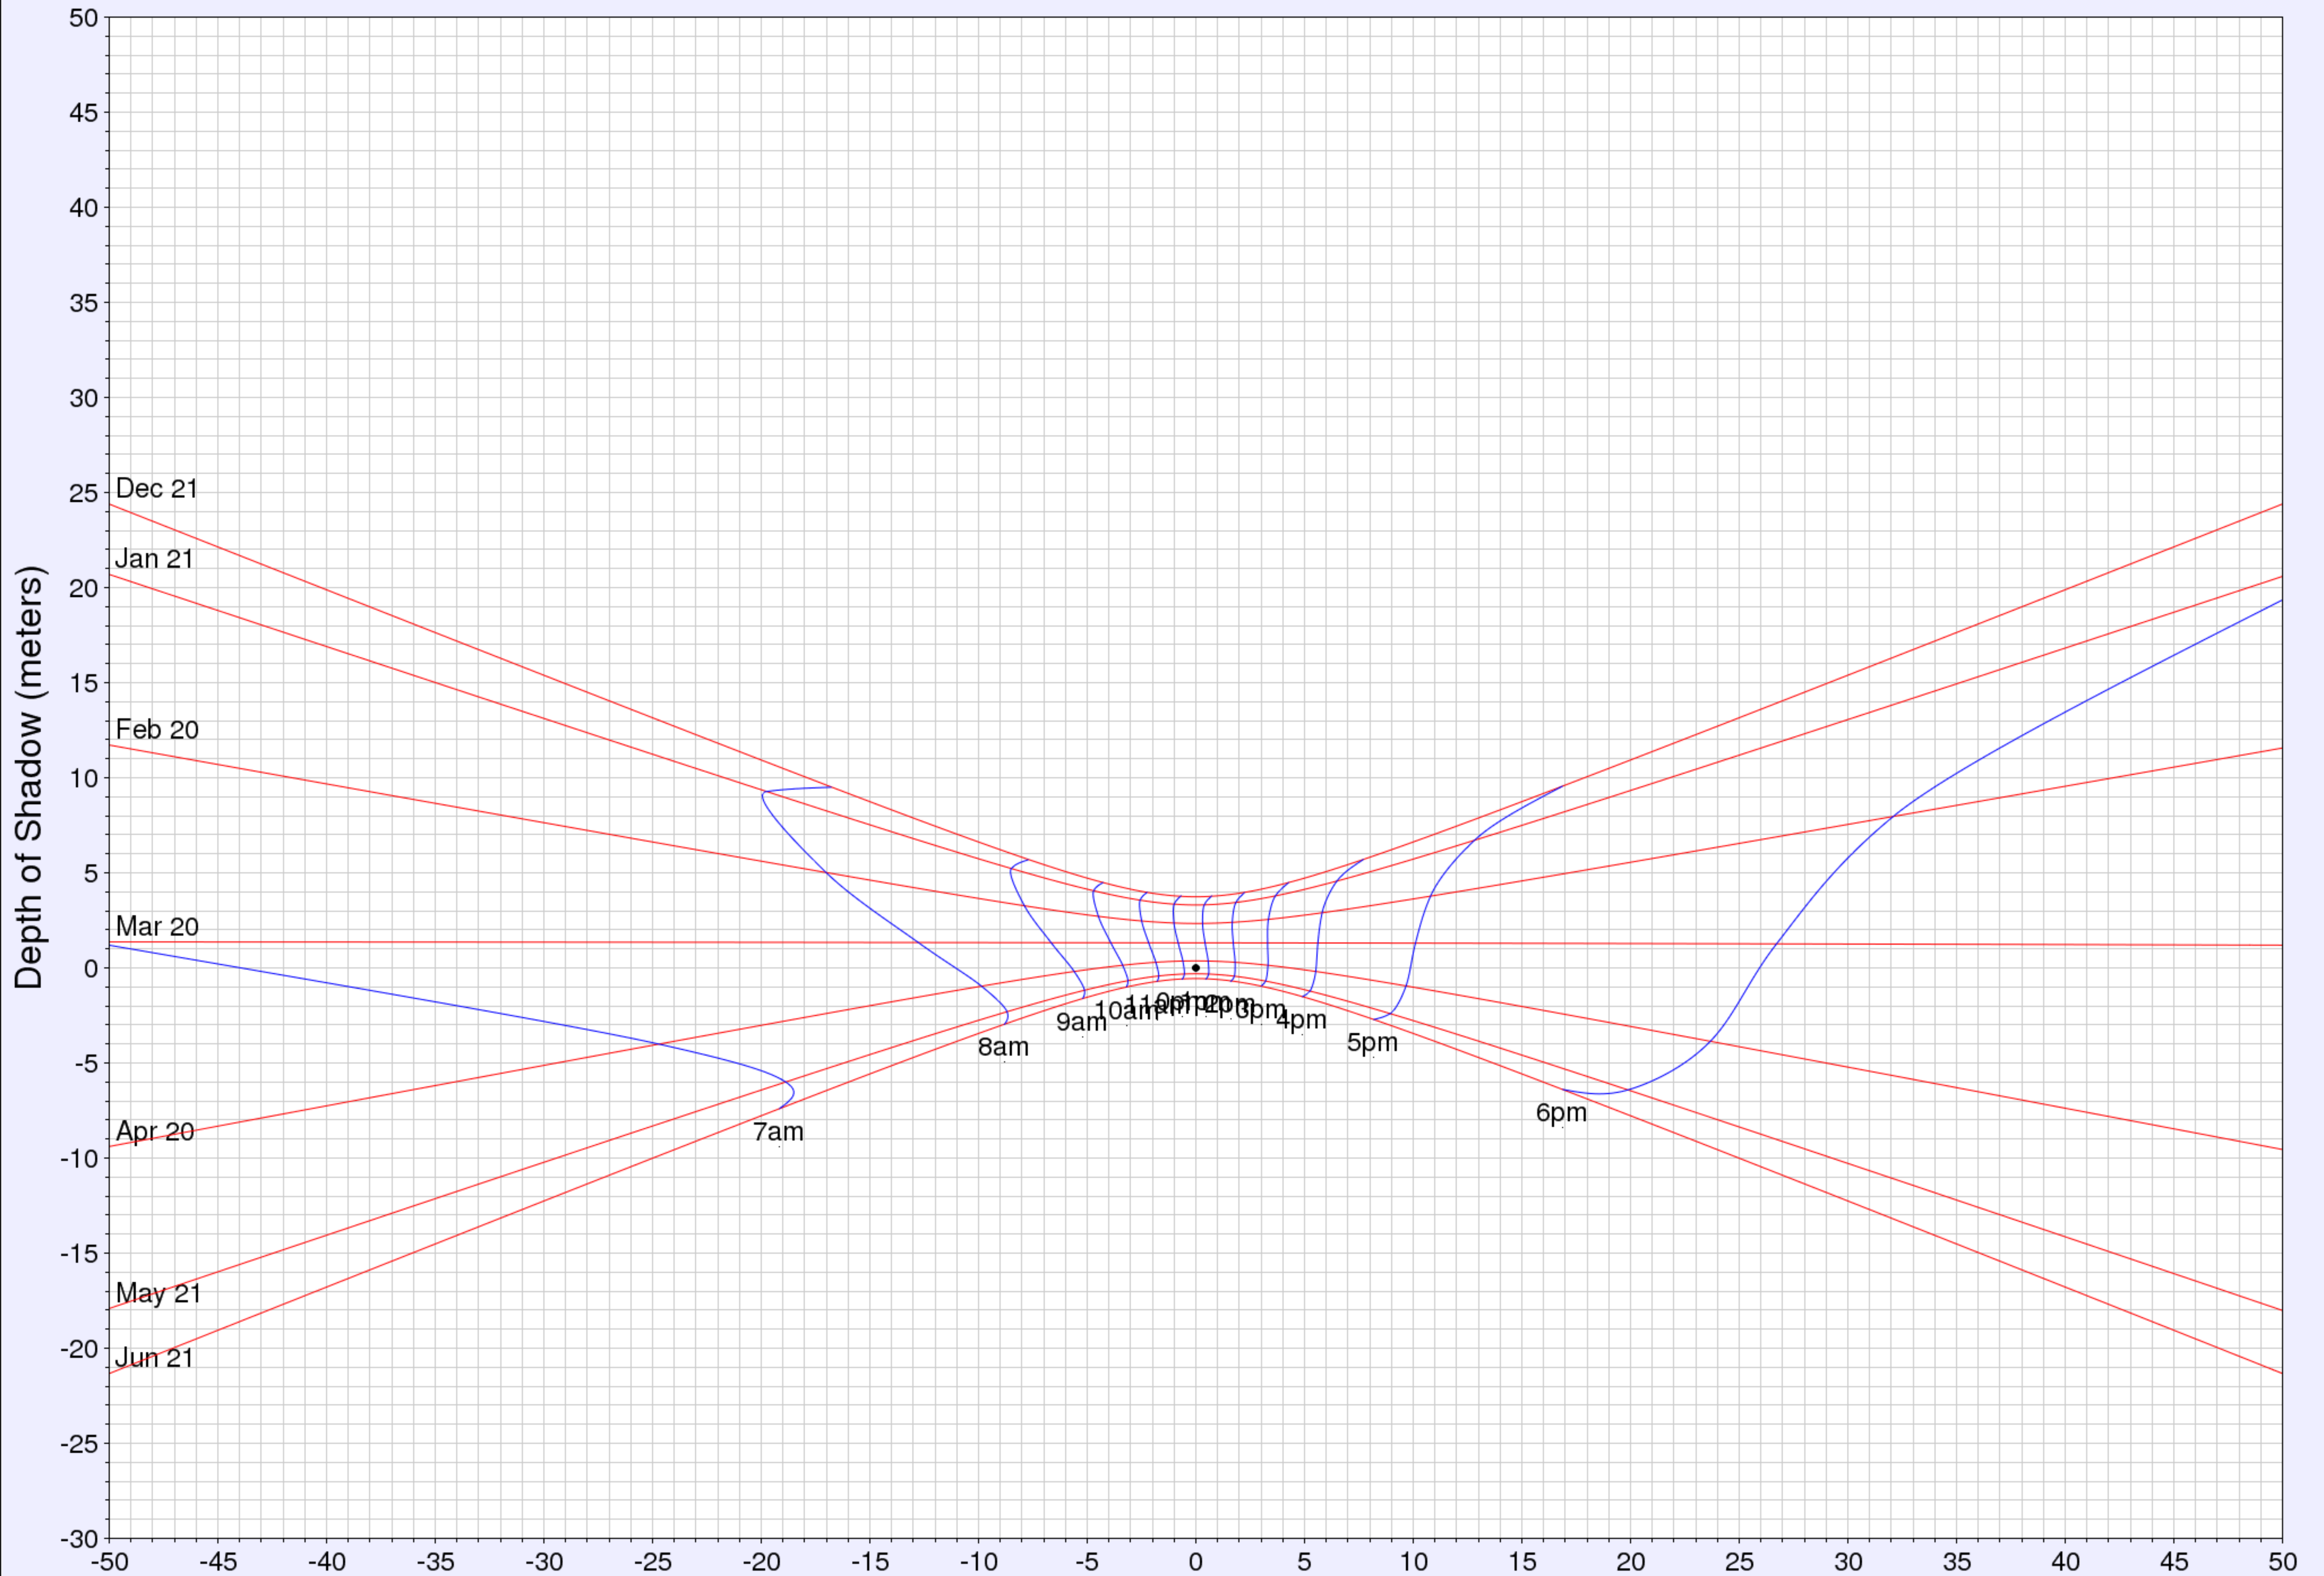

# Extent of shadow for a 4.5 m pole

(c) UO Solar Radiation Monitoring Lab  
Sponsor: ETO

West <-- Horizontal Distance (meters) --> East

Latitude: 16.32  
Longitude: 74.51  
Time zone: UTC5.5  
Hour lines indicate local standard time.