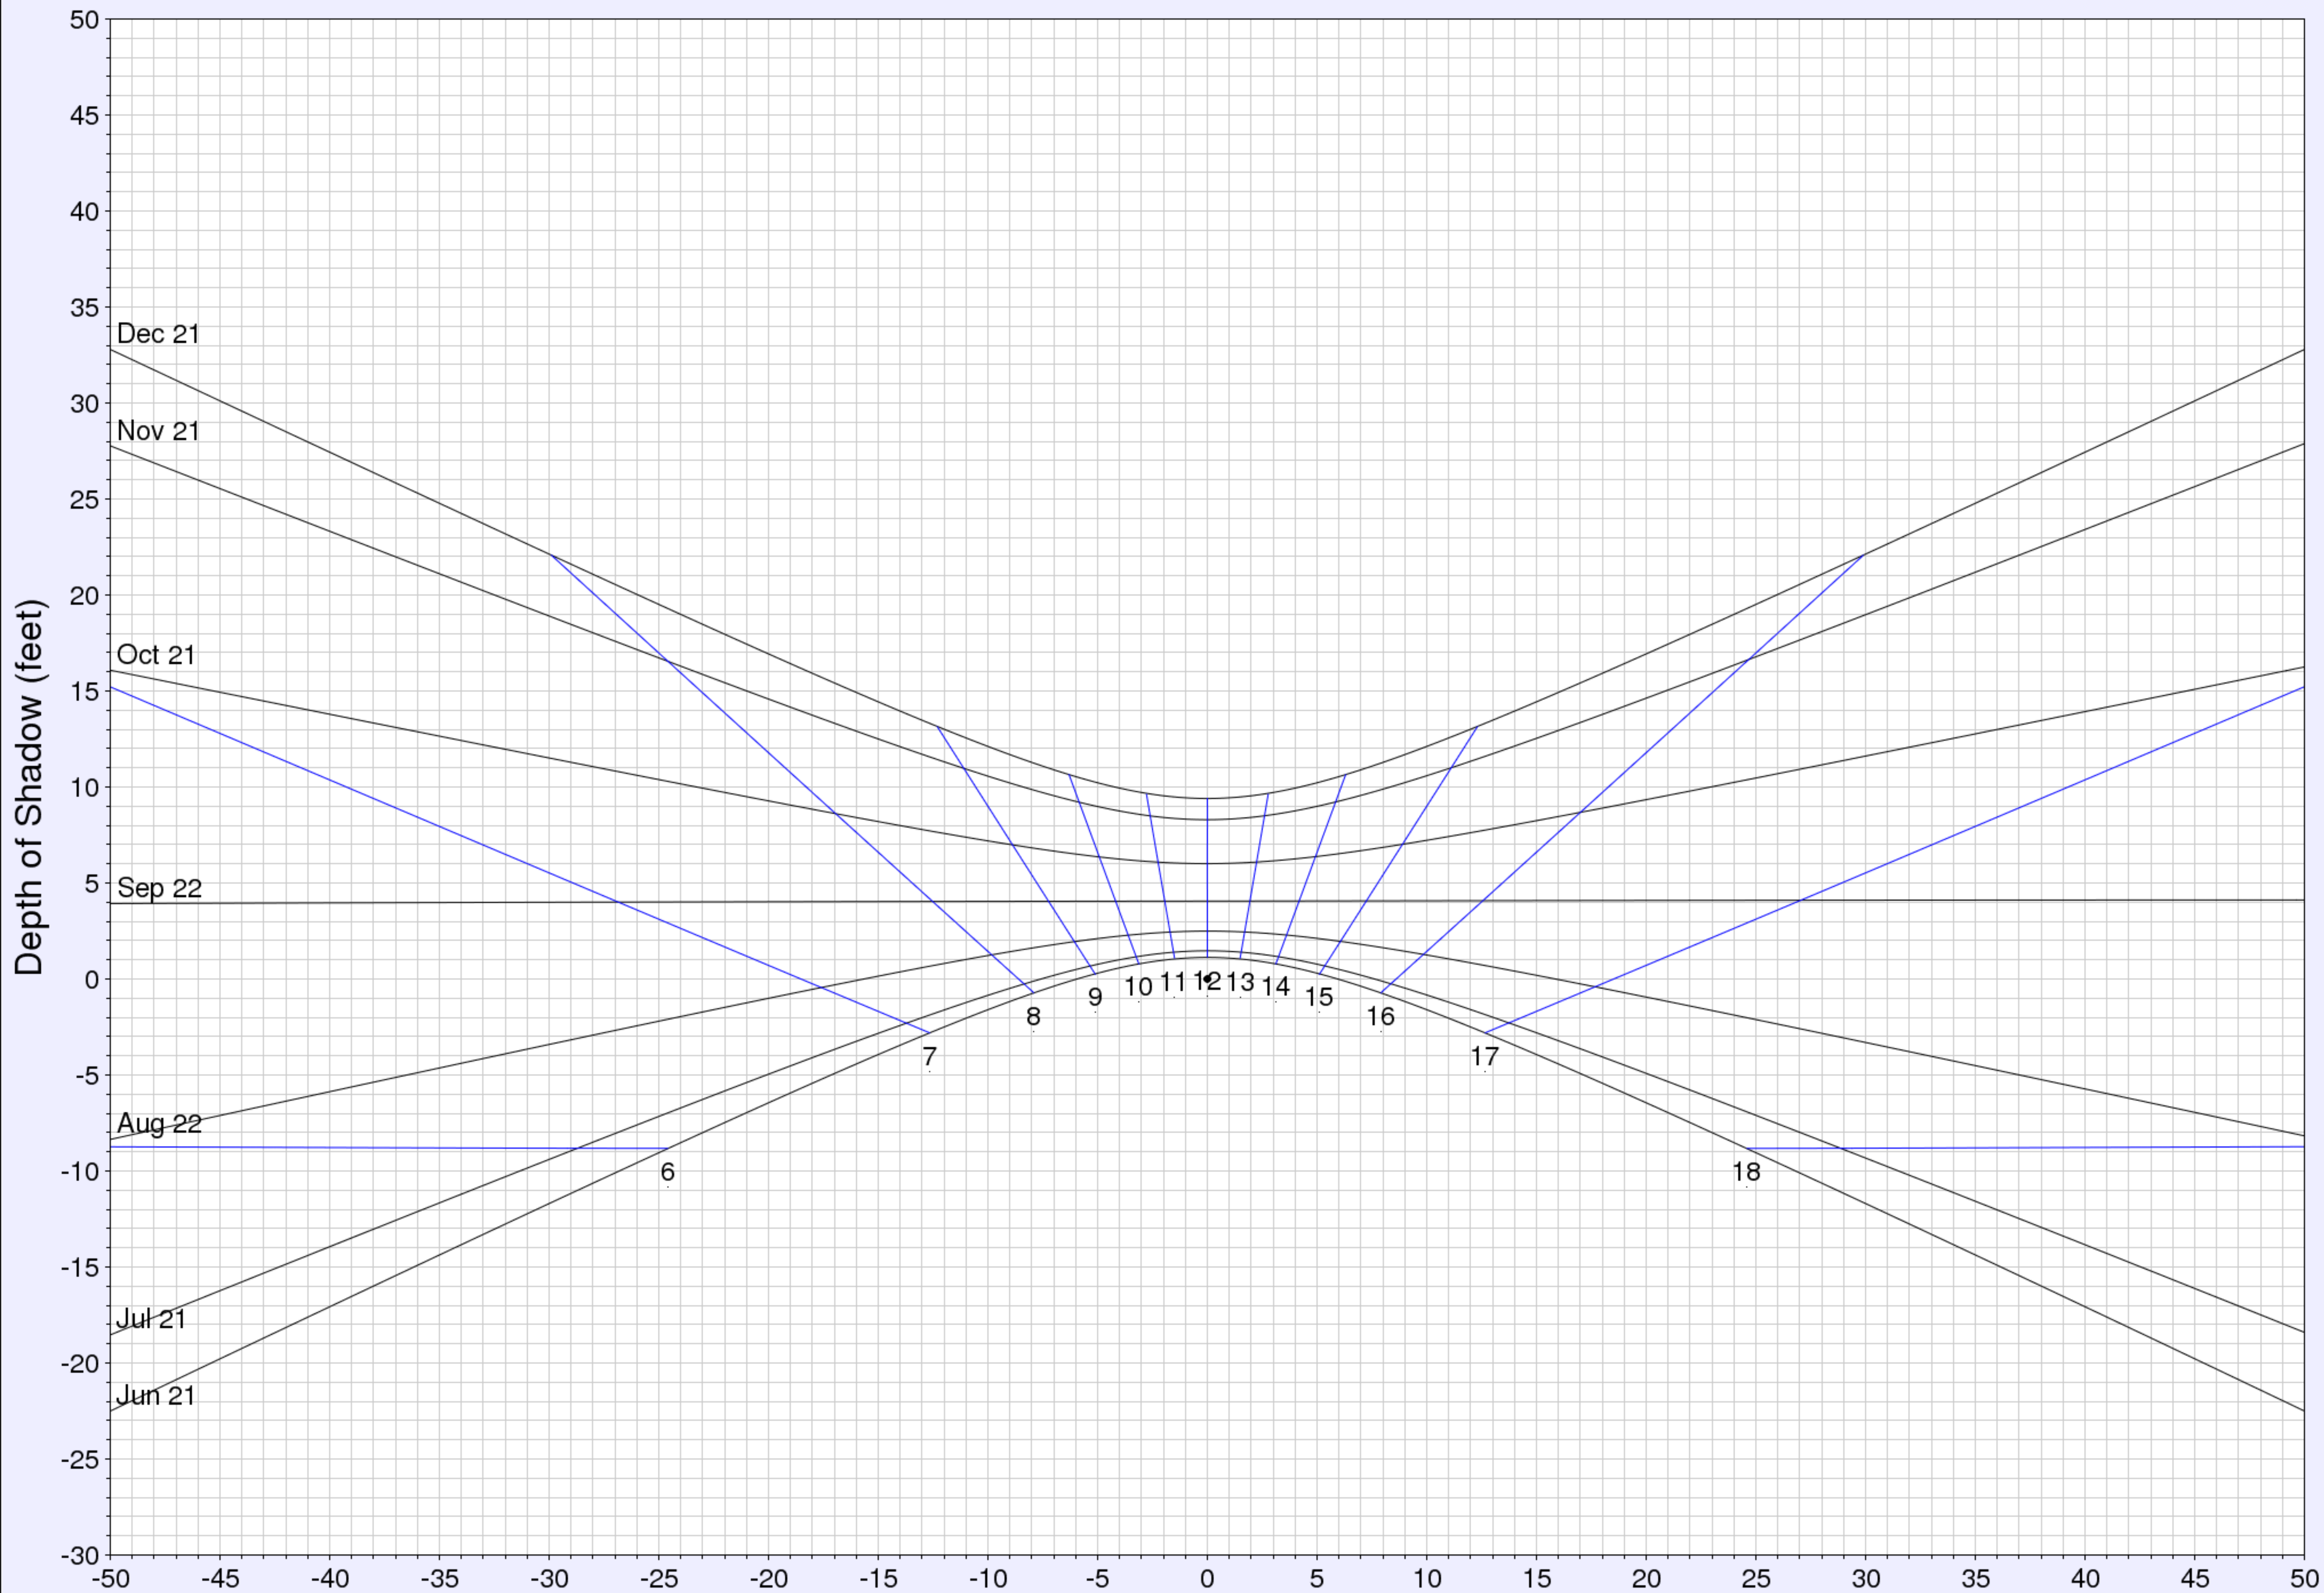

Extent of shadow for a 6 ft pole

(c) UO Solar Radiation Monitoring Lab
Sponsor: BPA

West <-- Horizontal Distance (feet) --> East

Latitude: 34.04
Longitude: -118.24
Time zone: UTC-8
Hour lines indicate local solar time.