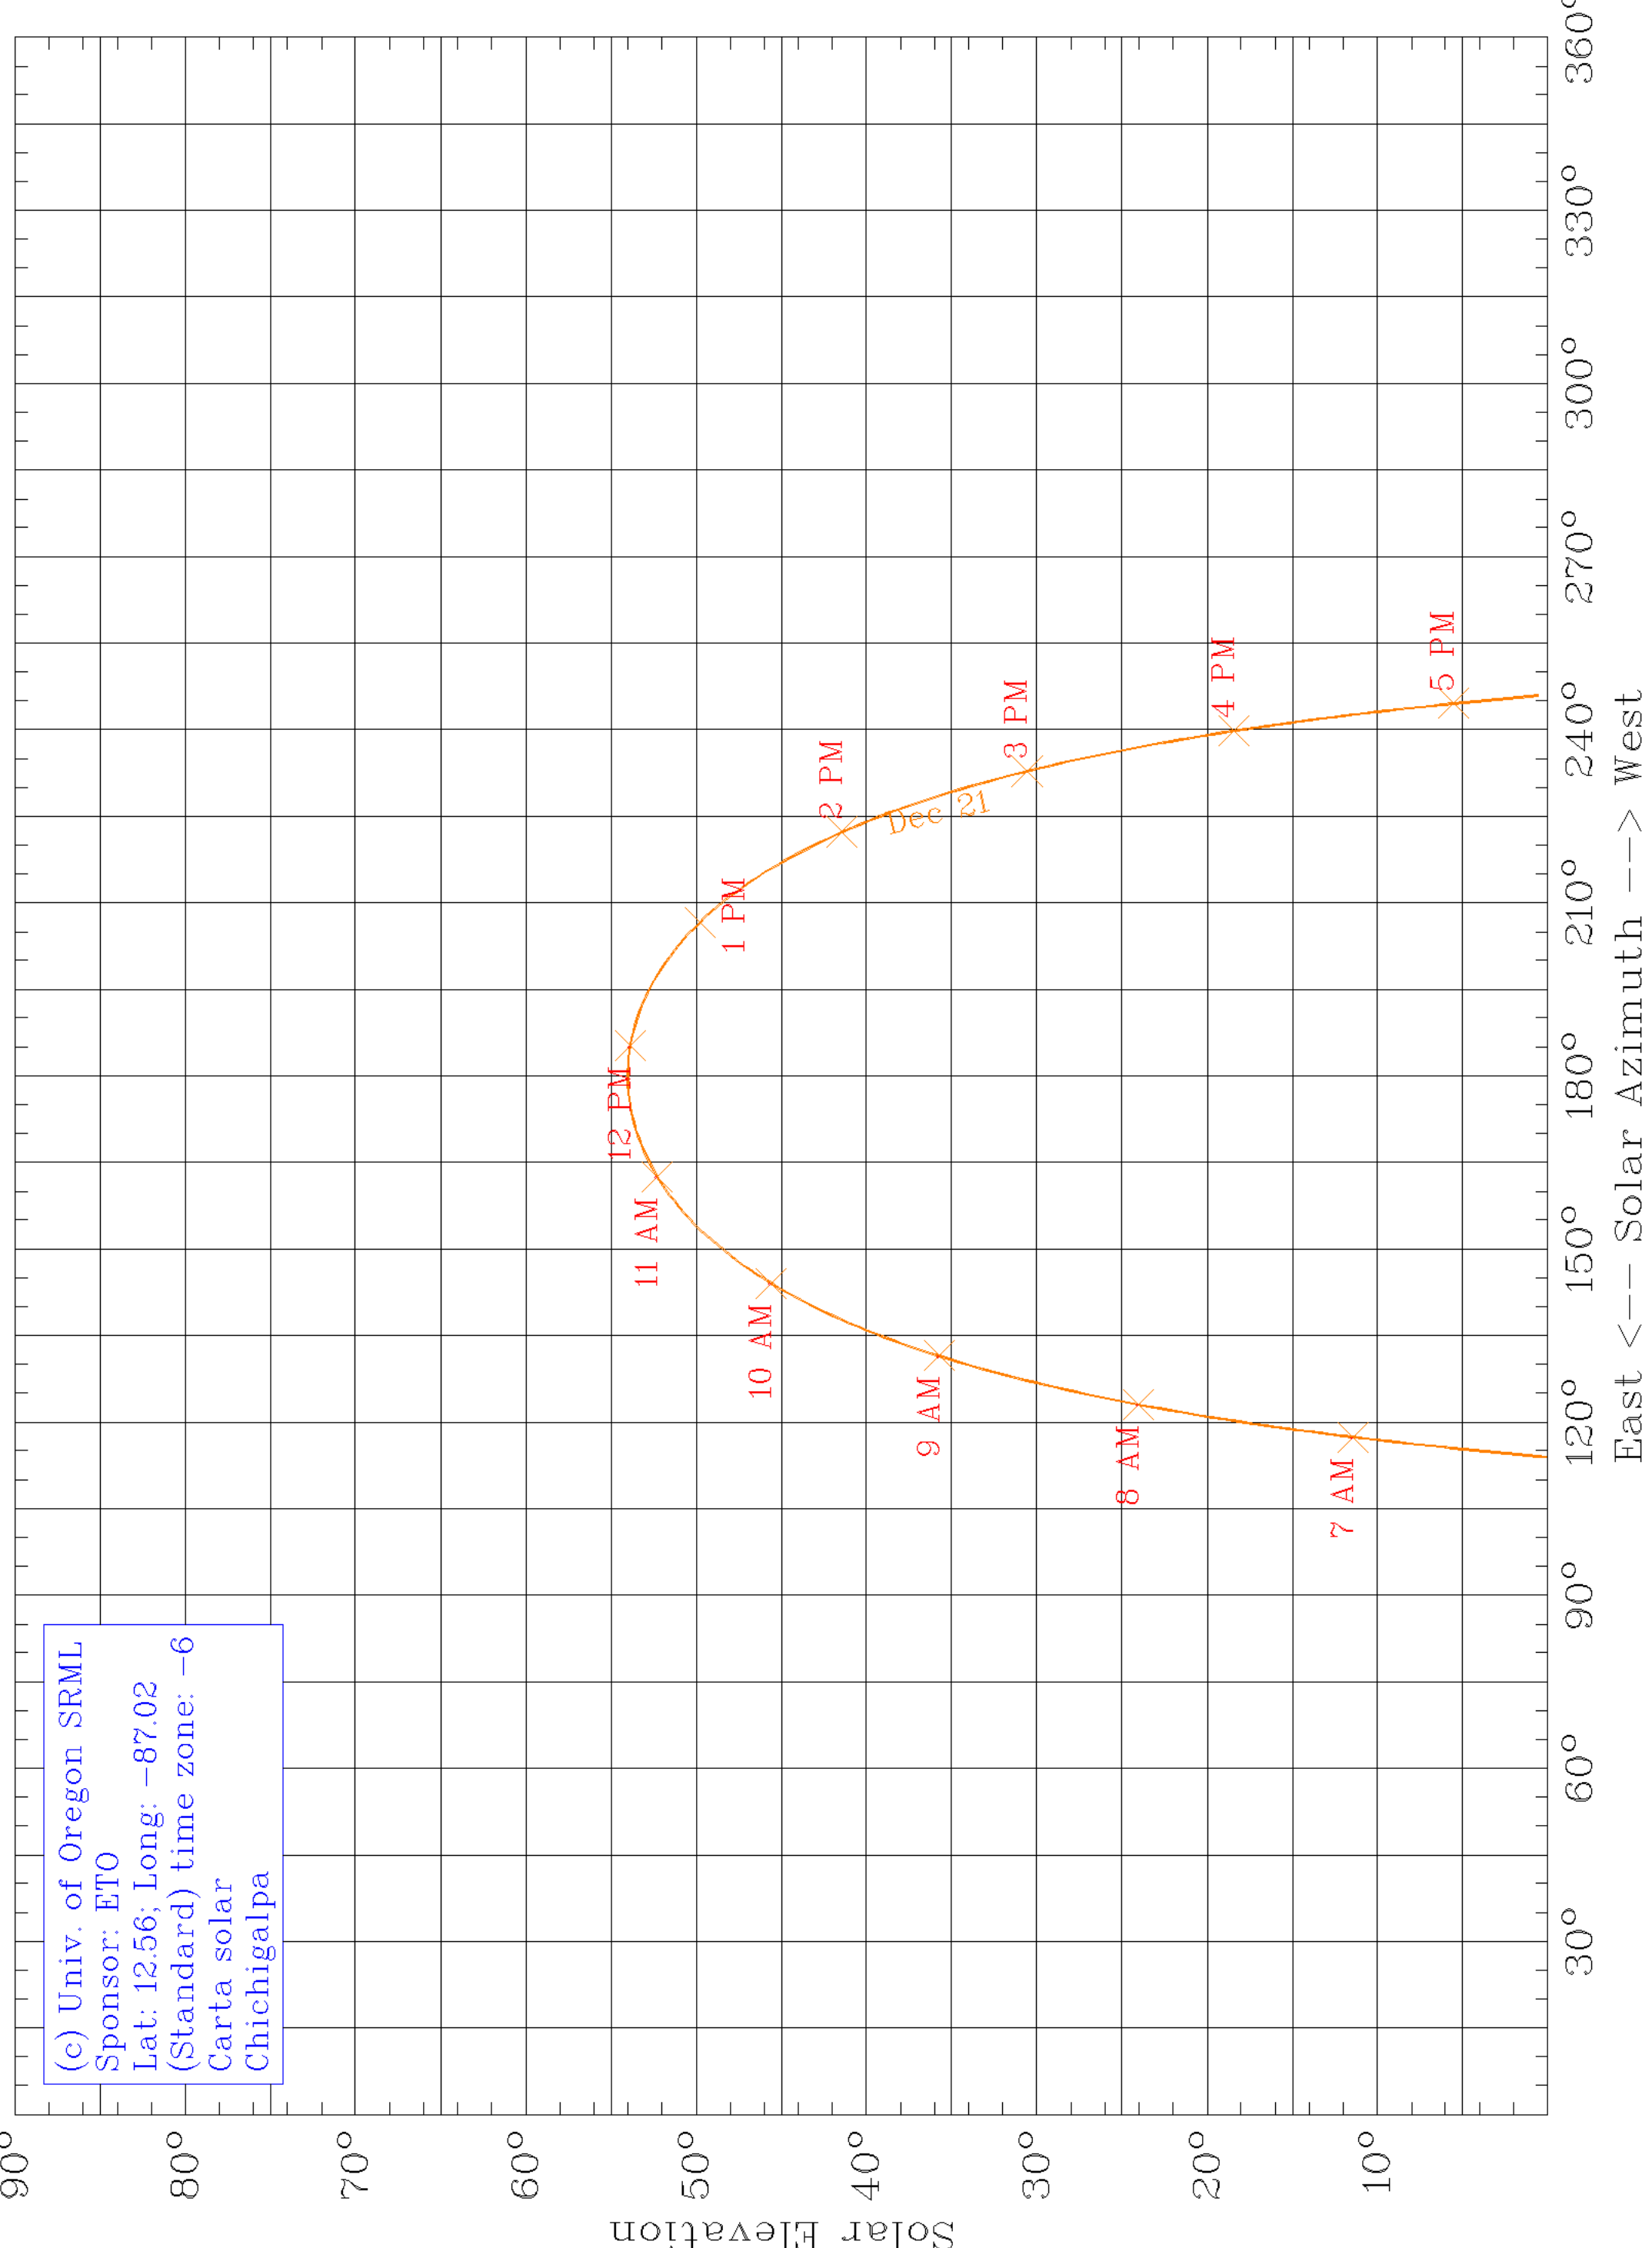

(c) Univ. of Oregon SRML
Sponsor: ETO
Lat: 12.56; Long: -87.02
(Standard) time zone: -6
Carta solar
Chichigalpa

East <--- Solar Azimuth ---> West