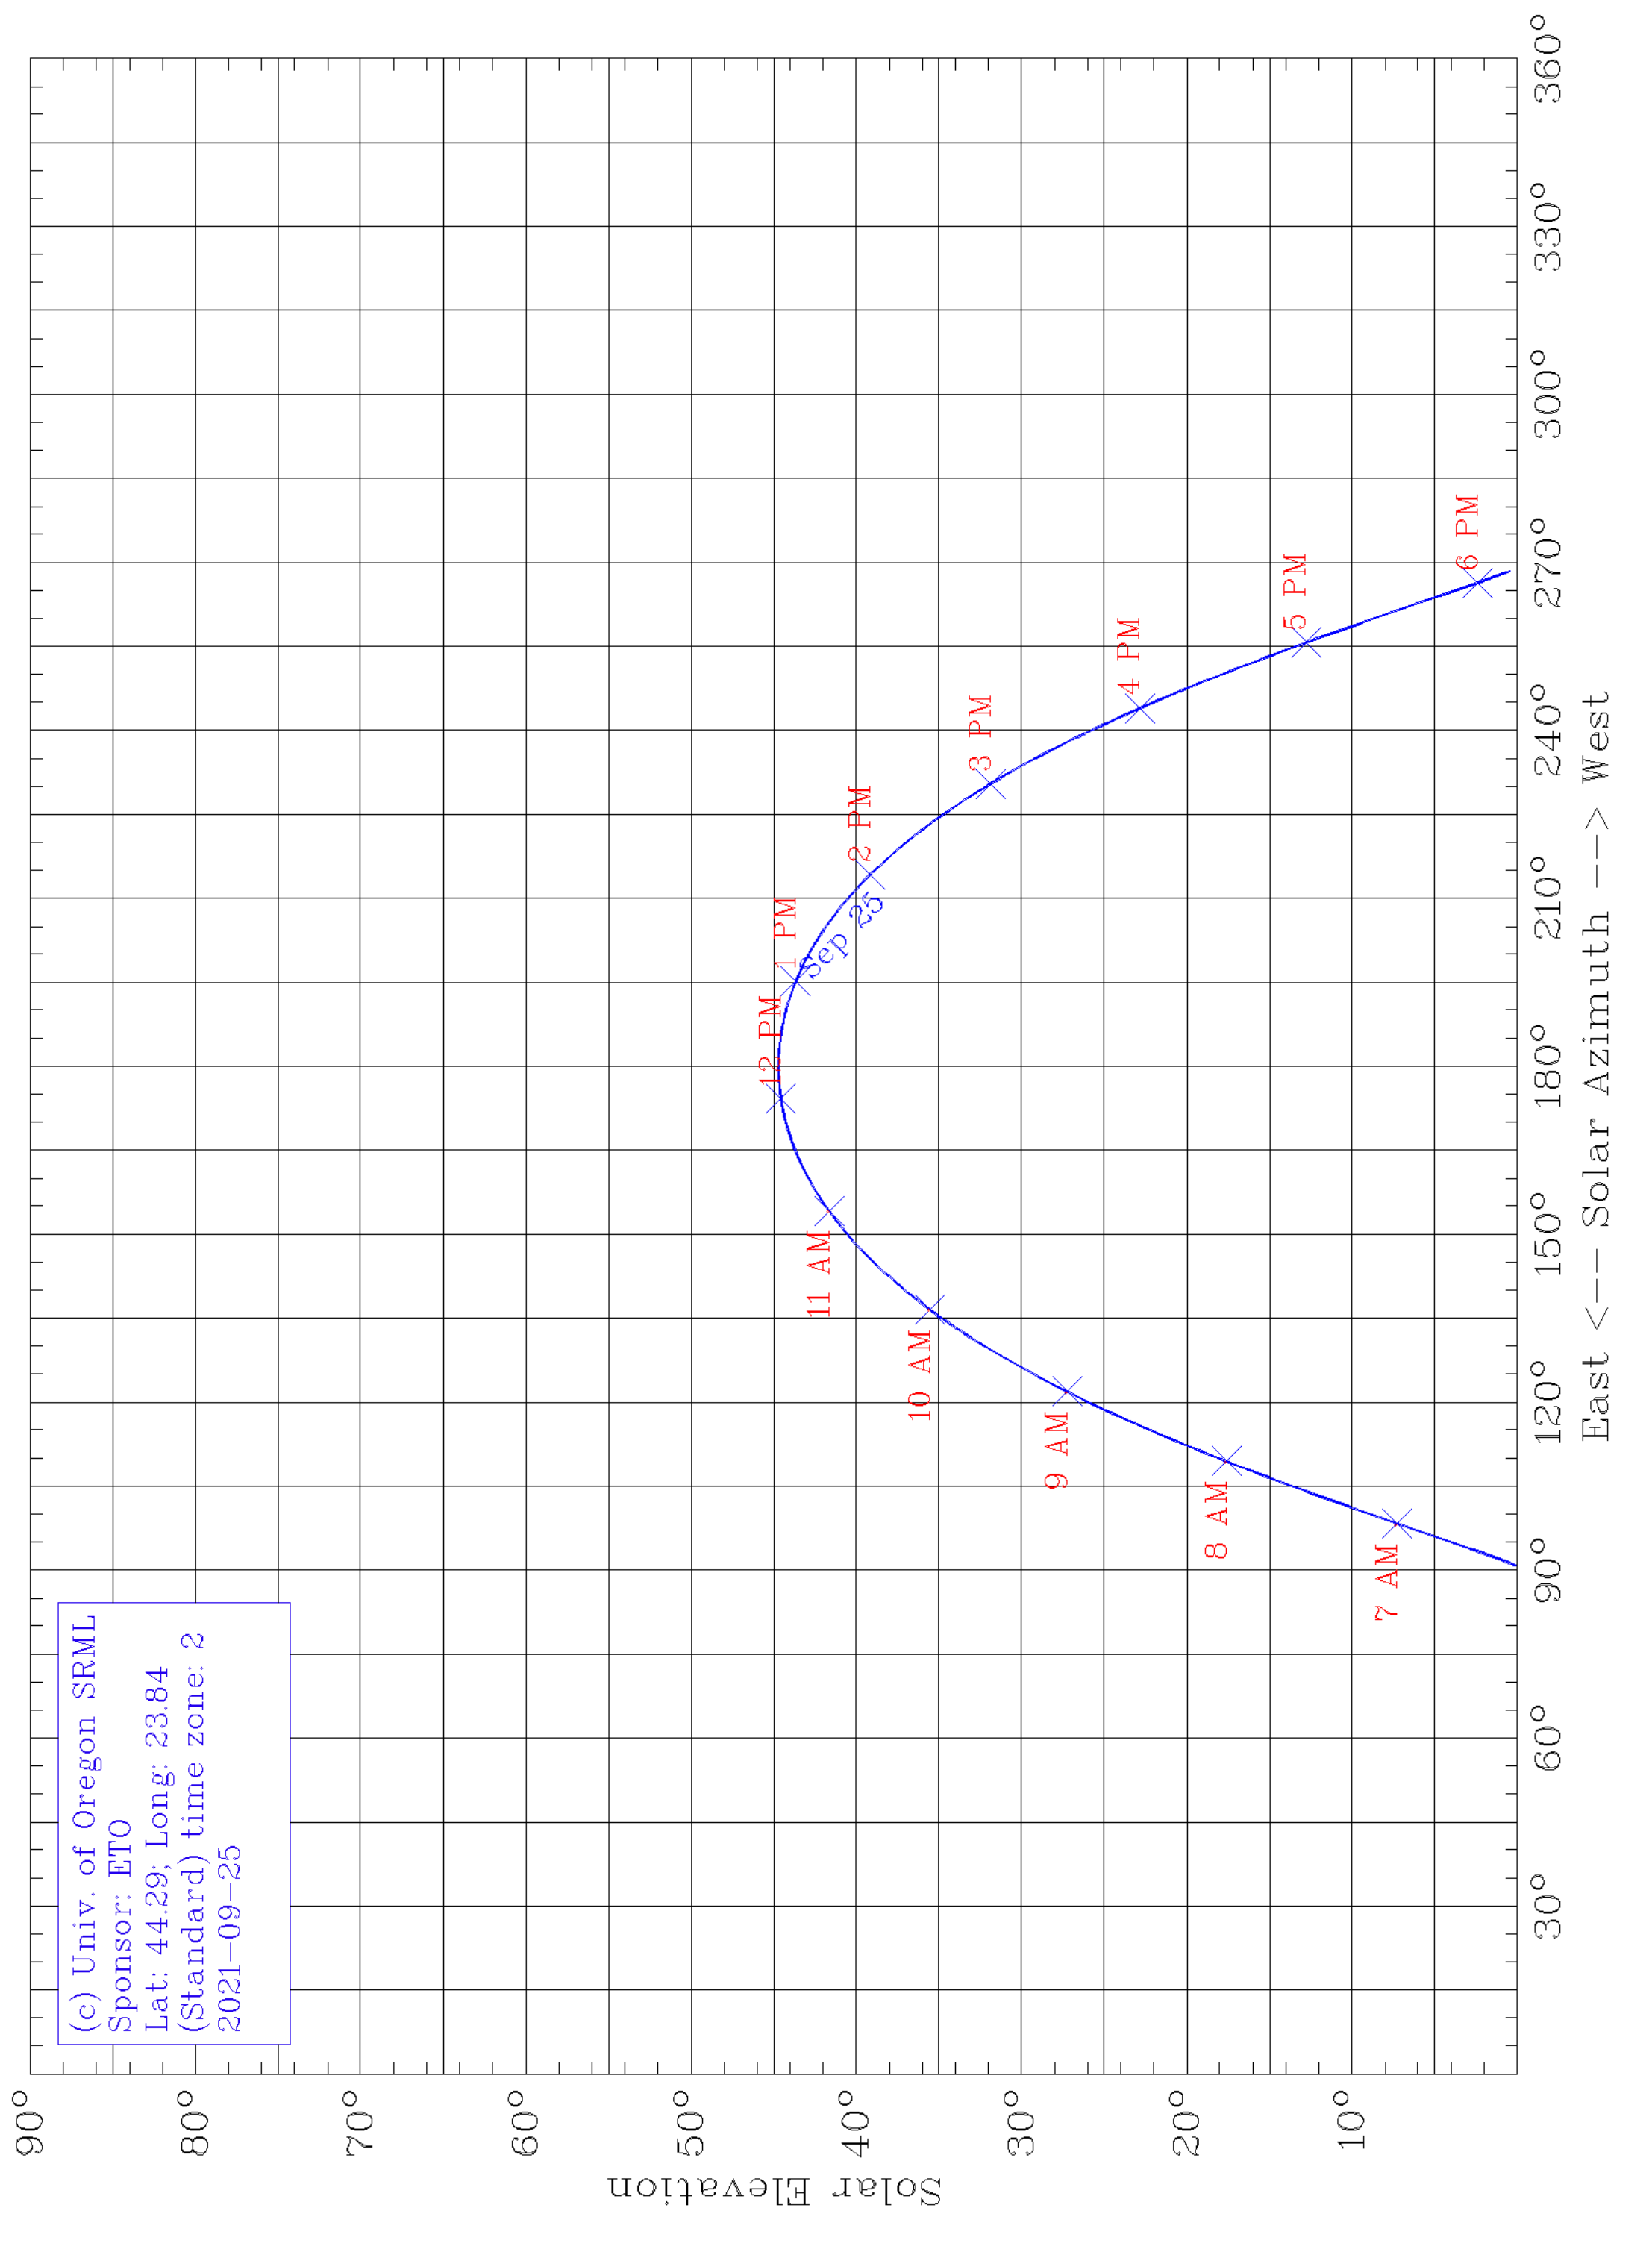

(c) Univ. of Oregon SRML
Sponsor: ETO
Lat: 44.29; Long: 23.84
(Standard) time zone: 2
2021-09-25

East <-- Solar Azimuth --> West