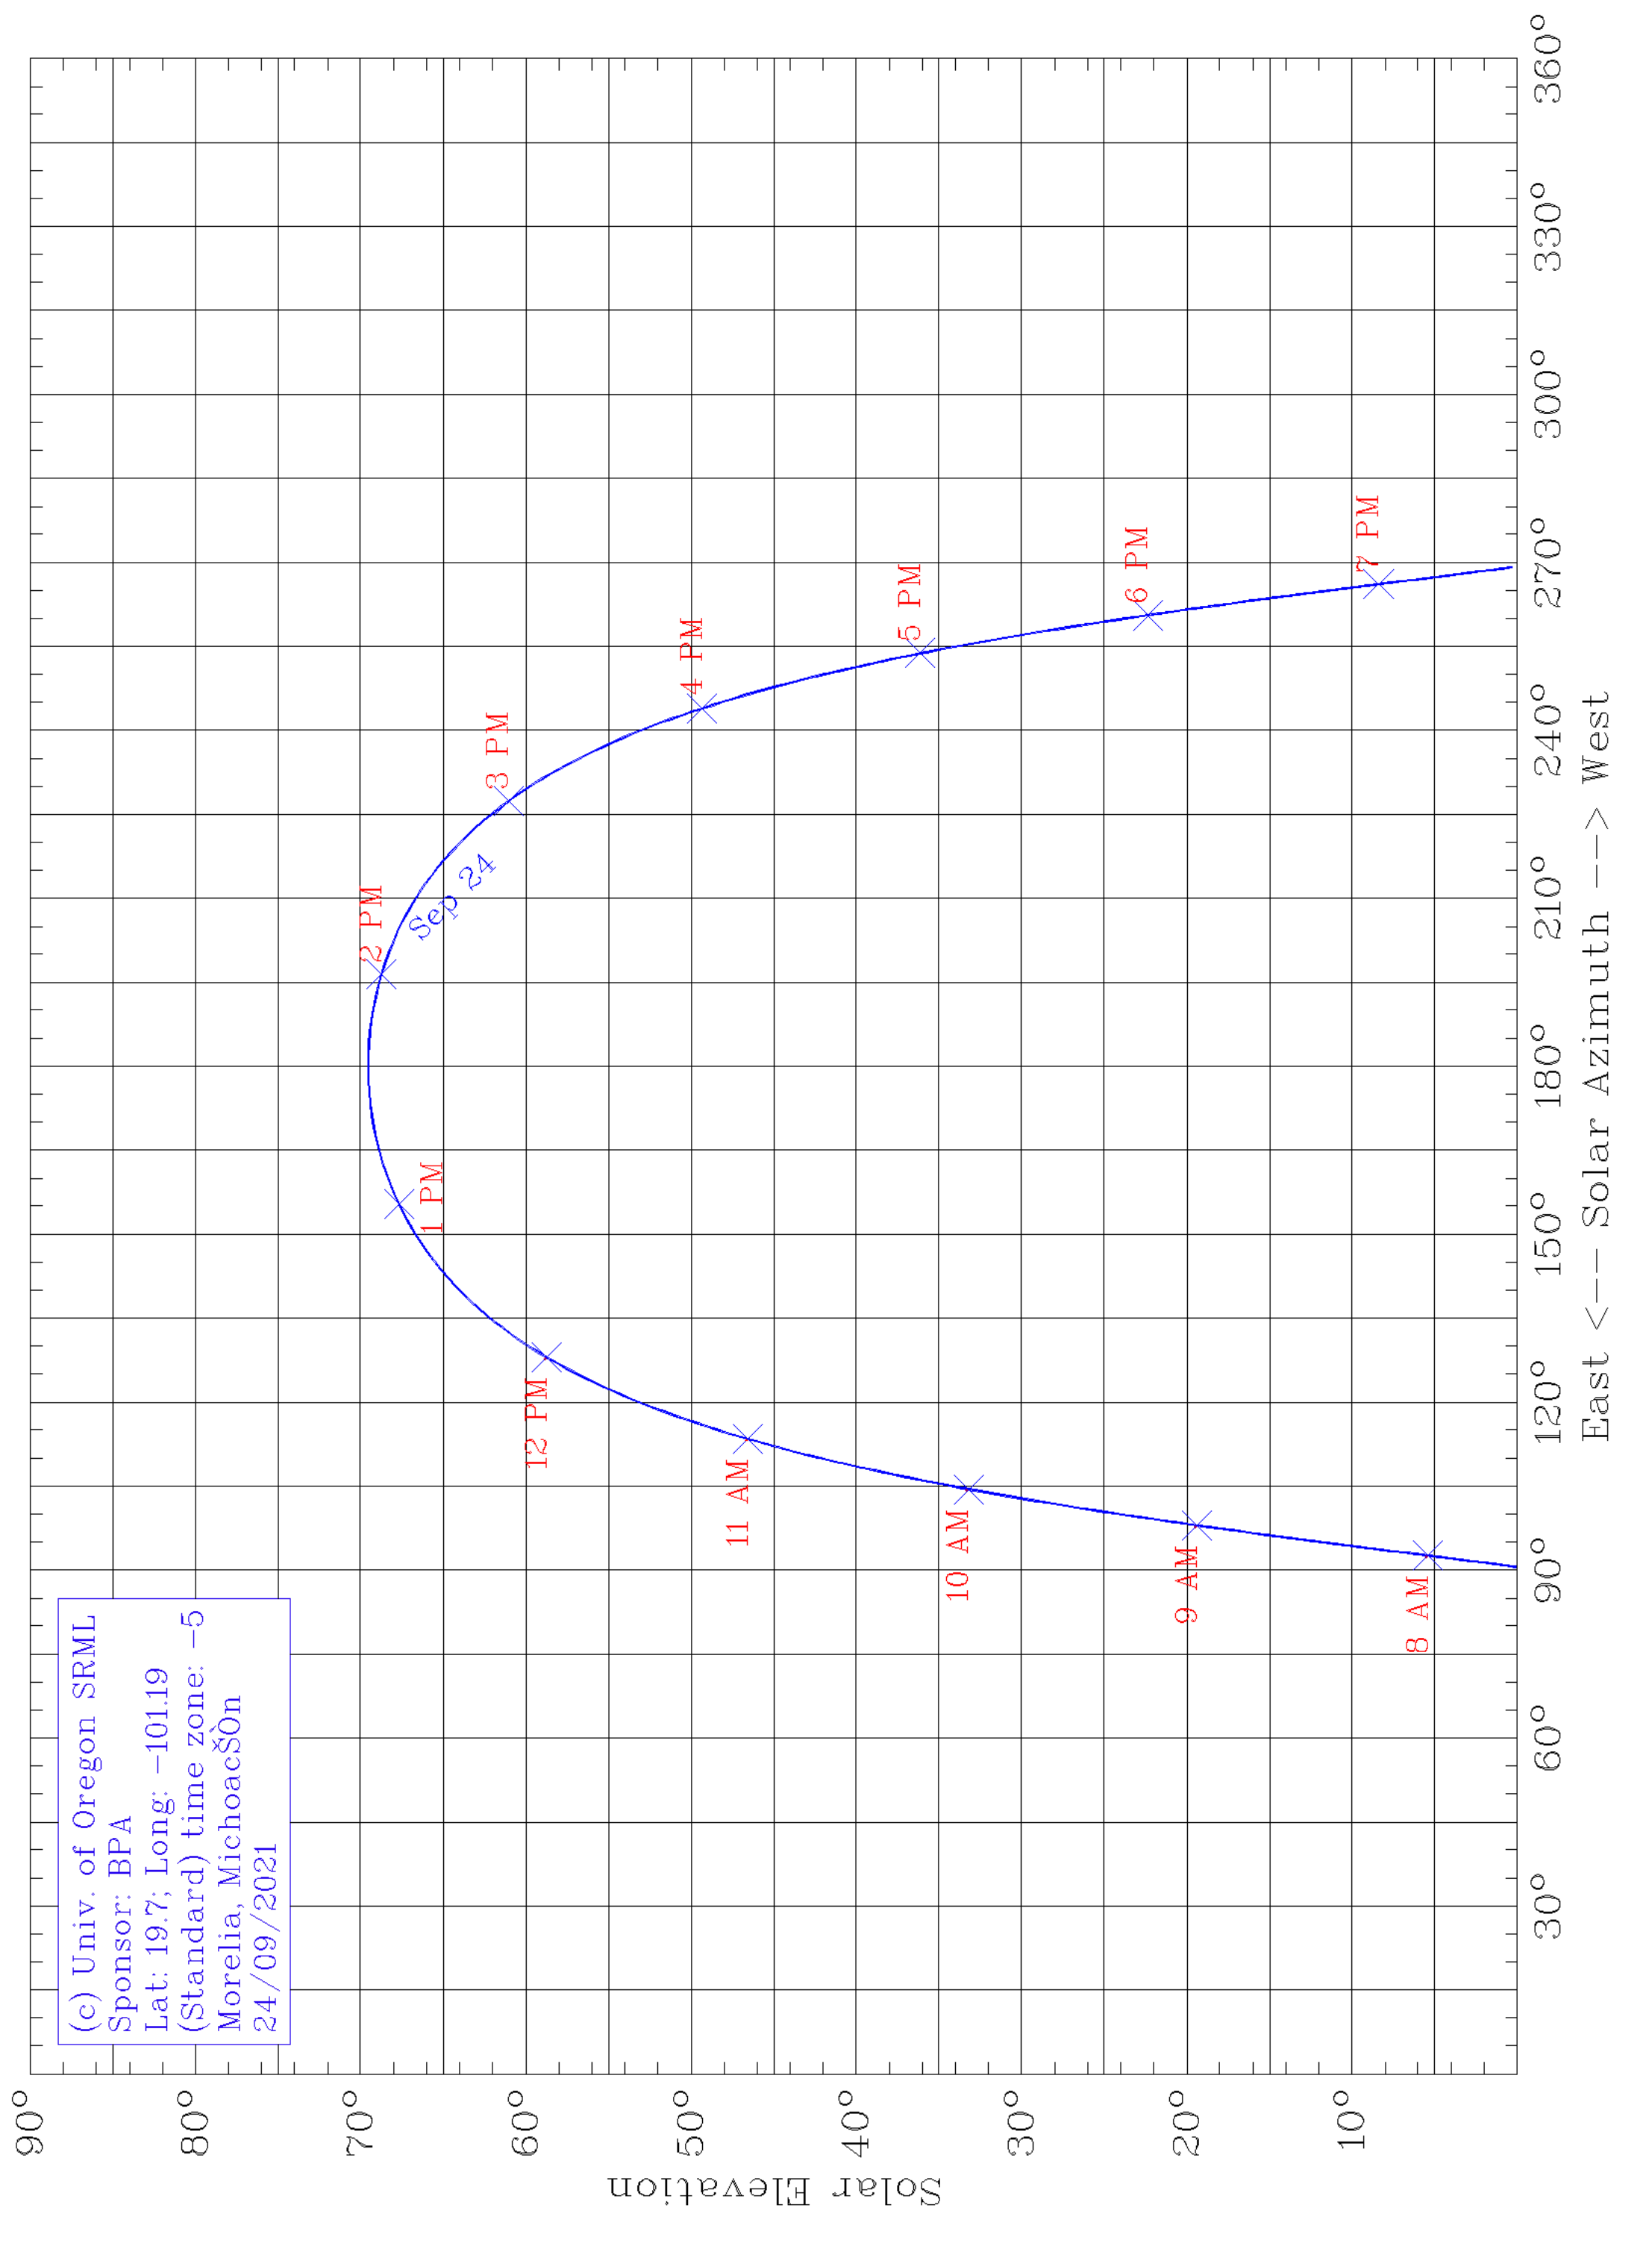

(c) Univ. of Oregon SRML
Sponsor: BPA
Lat: 19.7; Long: -101.19
(Standard) time zone: -5
Morelia, Michoacán
24/09/2021

East <--- Solar Azimuth ---> West