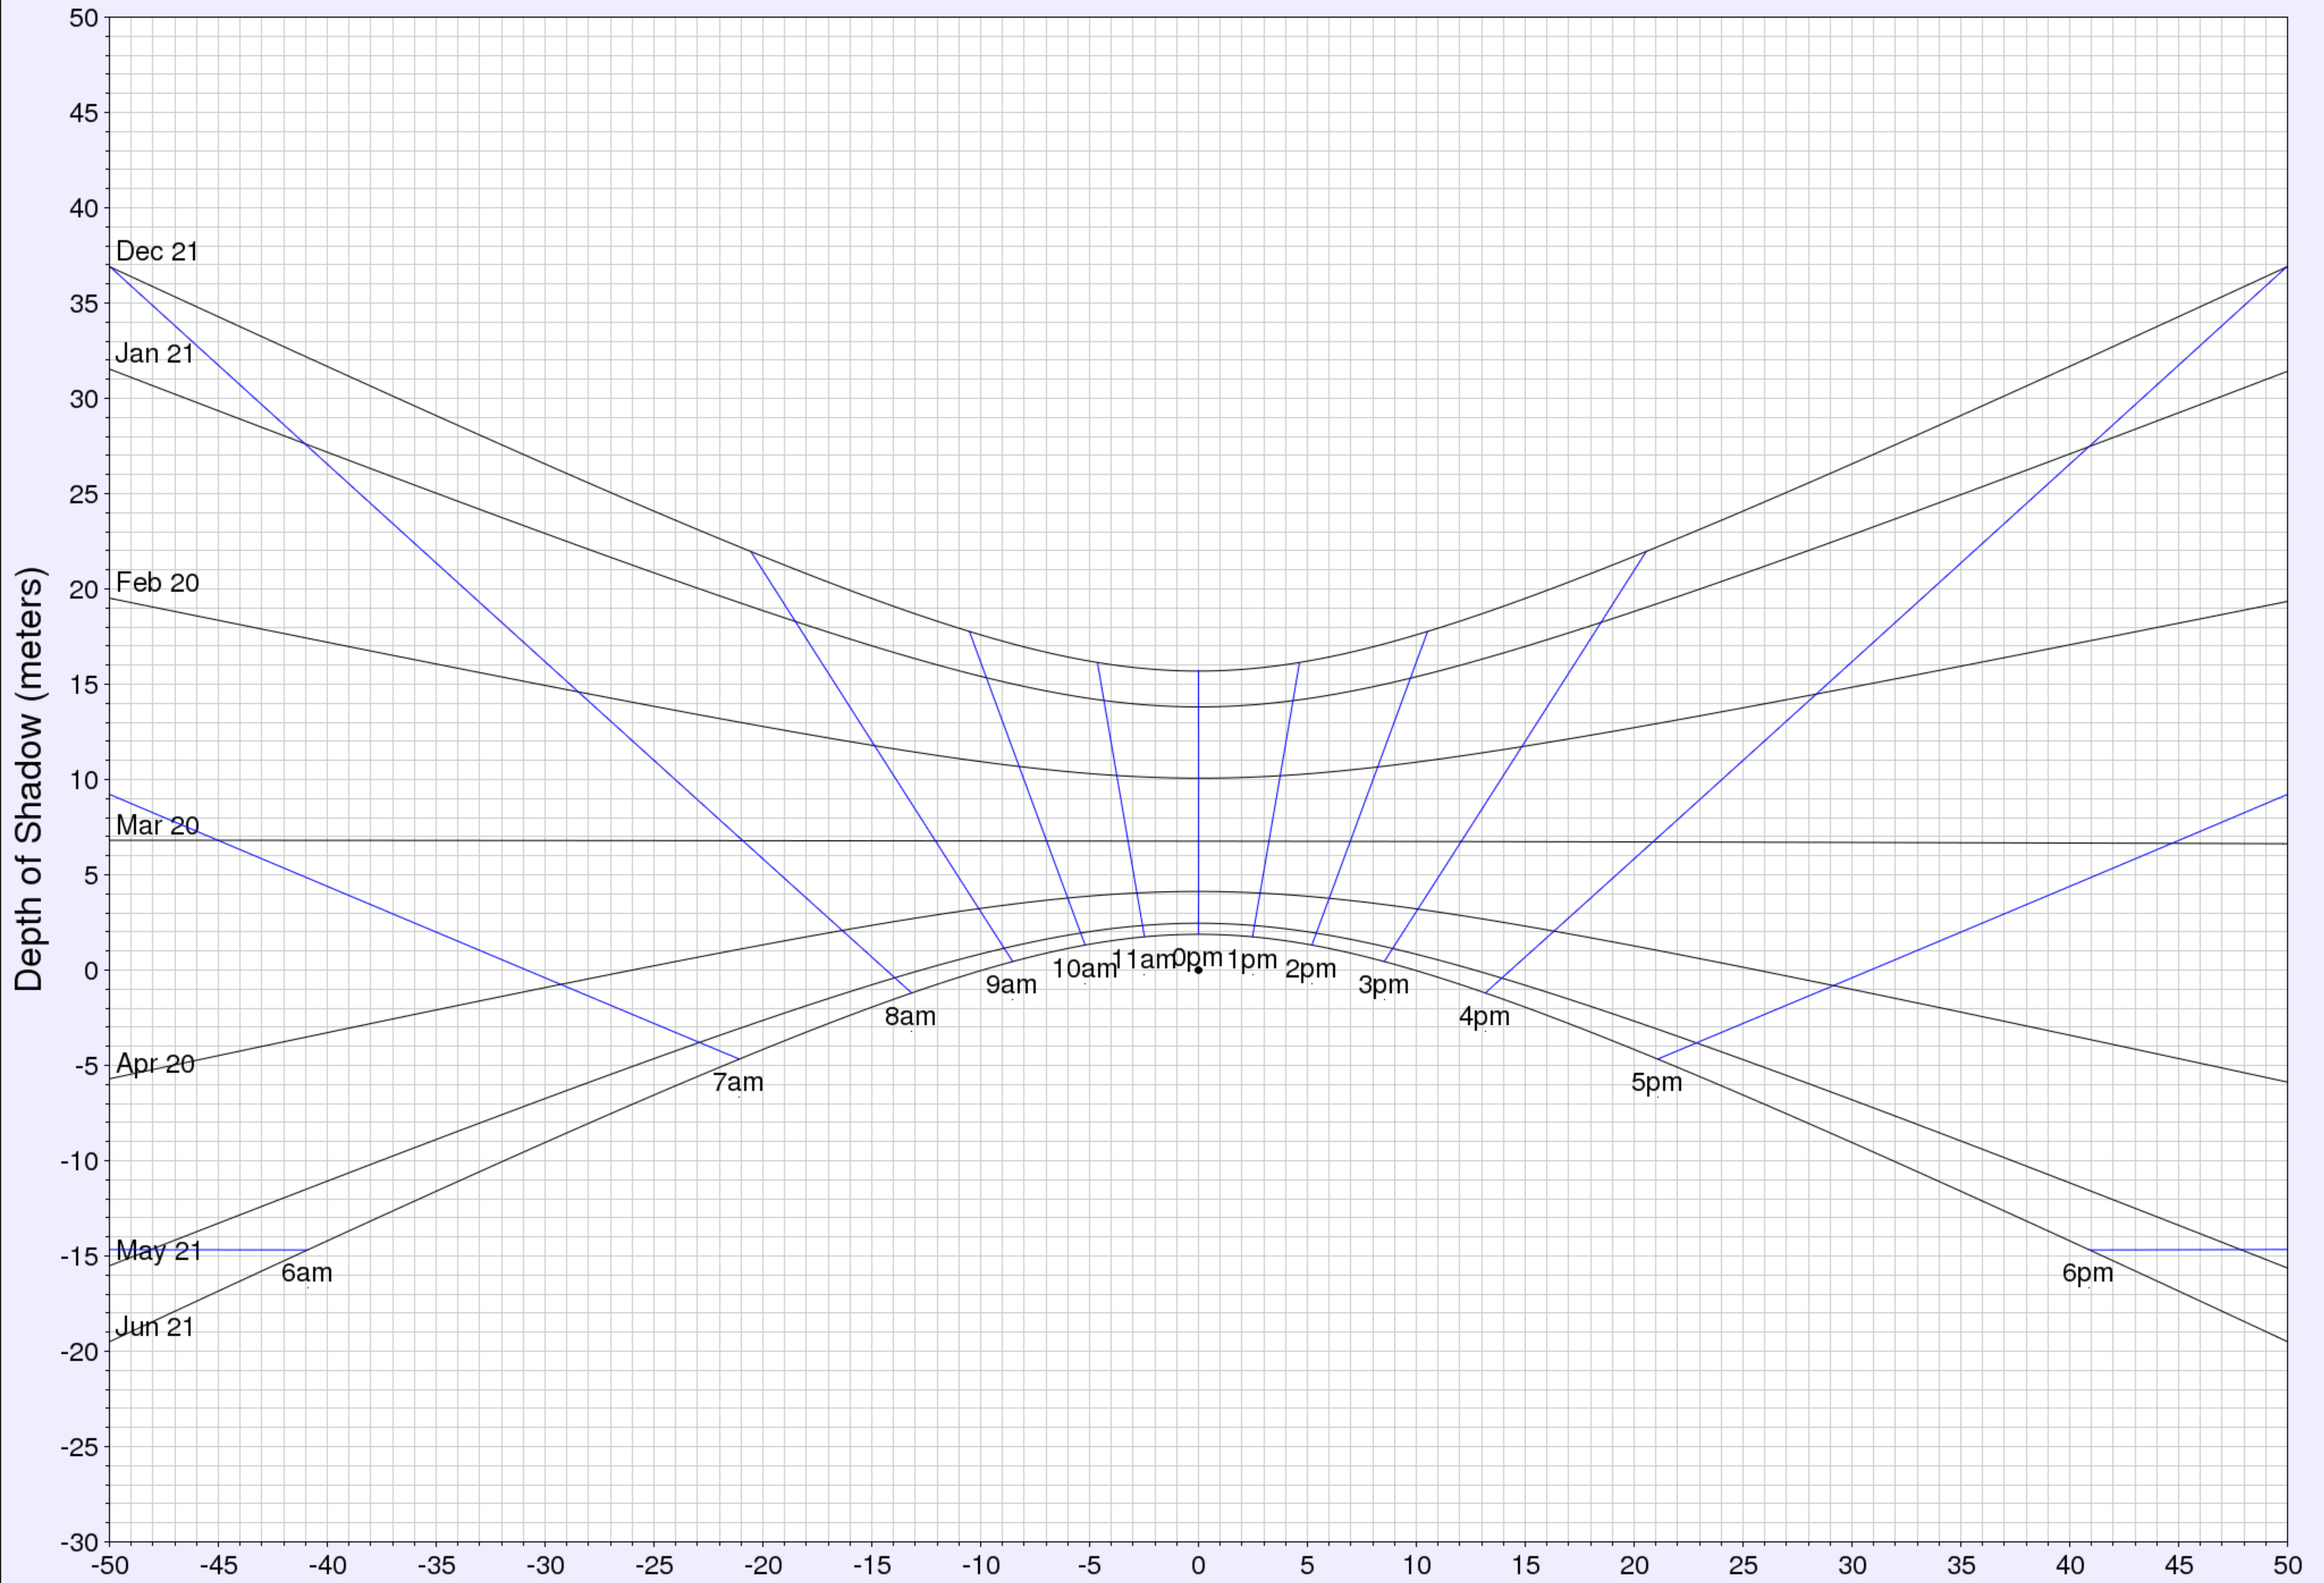

# Extent of shadow for a 10.0 m pole

(c) UO Solar Radiation Monitoring Lab  
Sponsor: BPA

West <-- Horizontal Distance (meters) --> East

Latitude: 34.08  
Longitude: 74.8  
Time zone: UTC5.5  
Hour lines indicate local solar time.