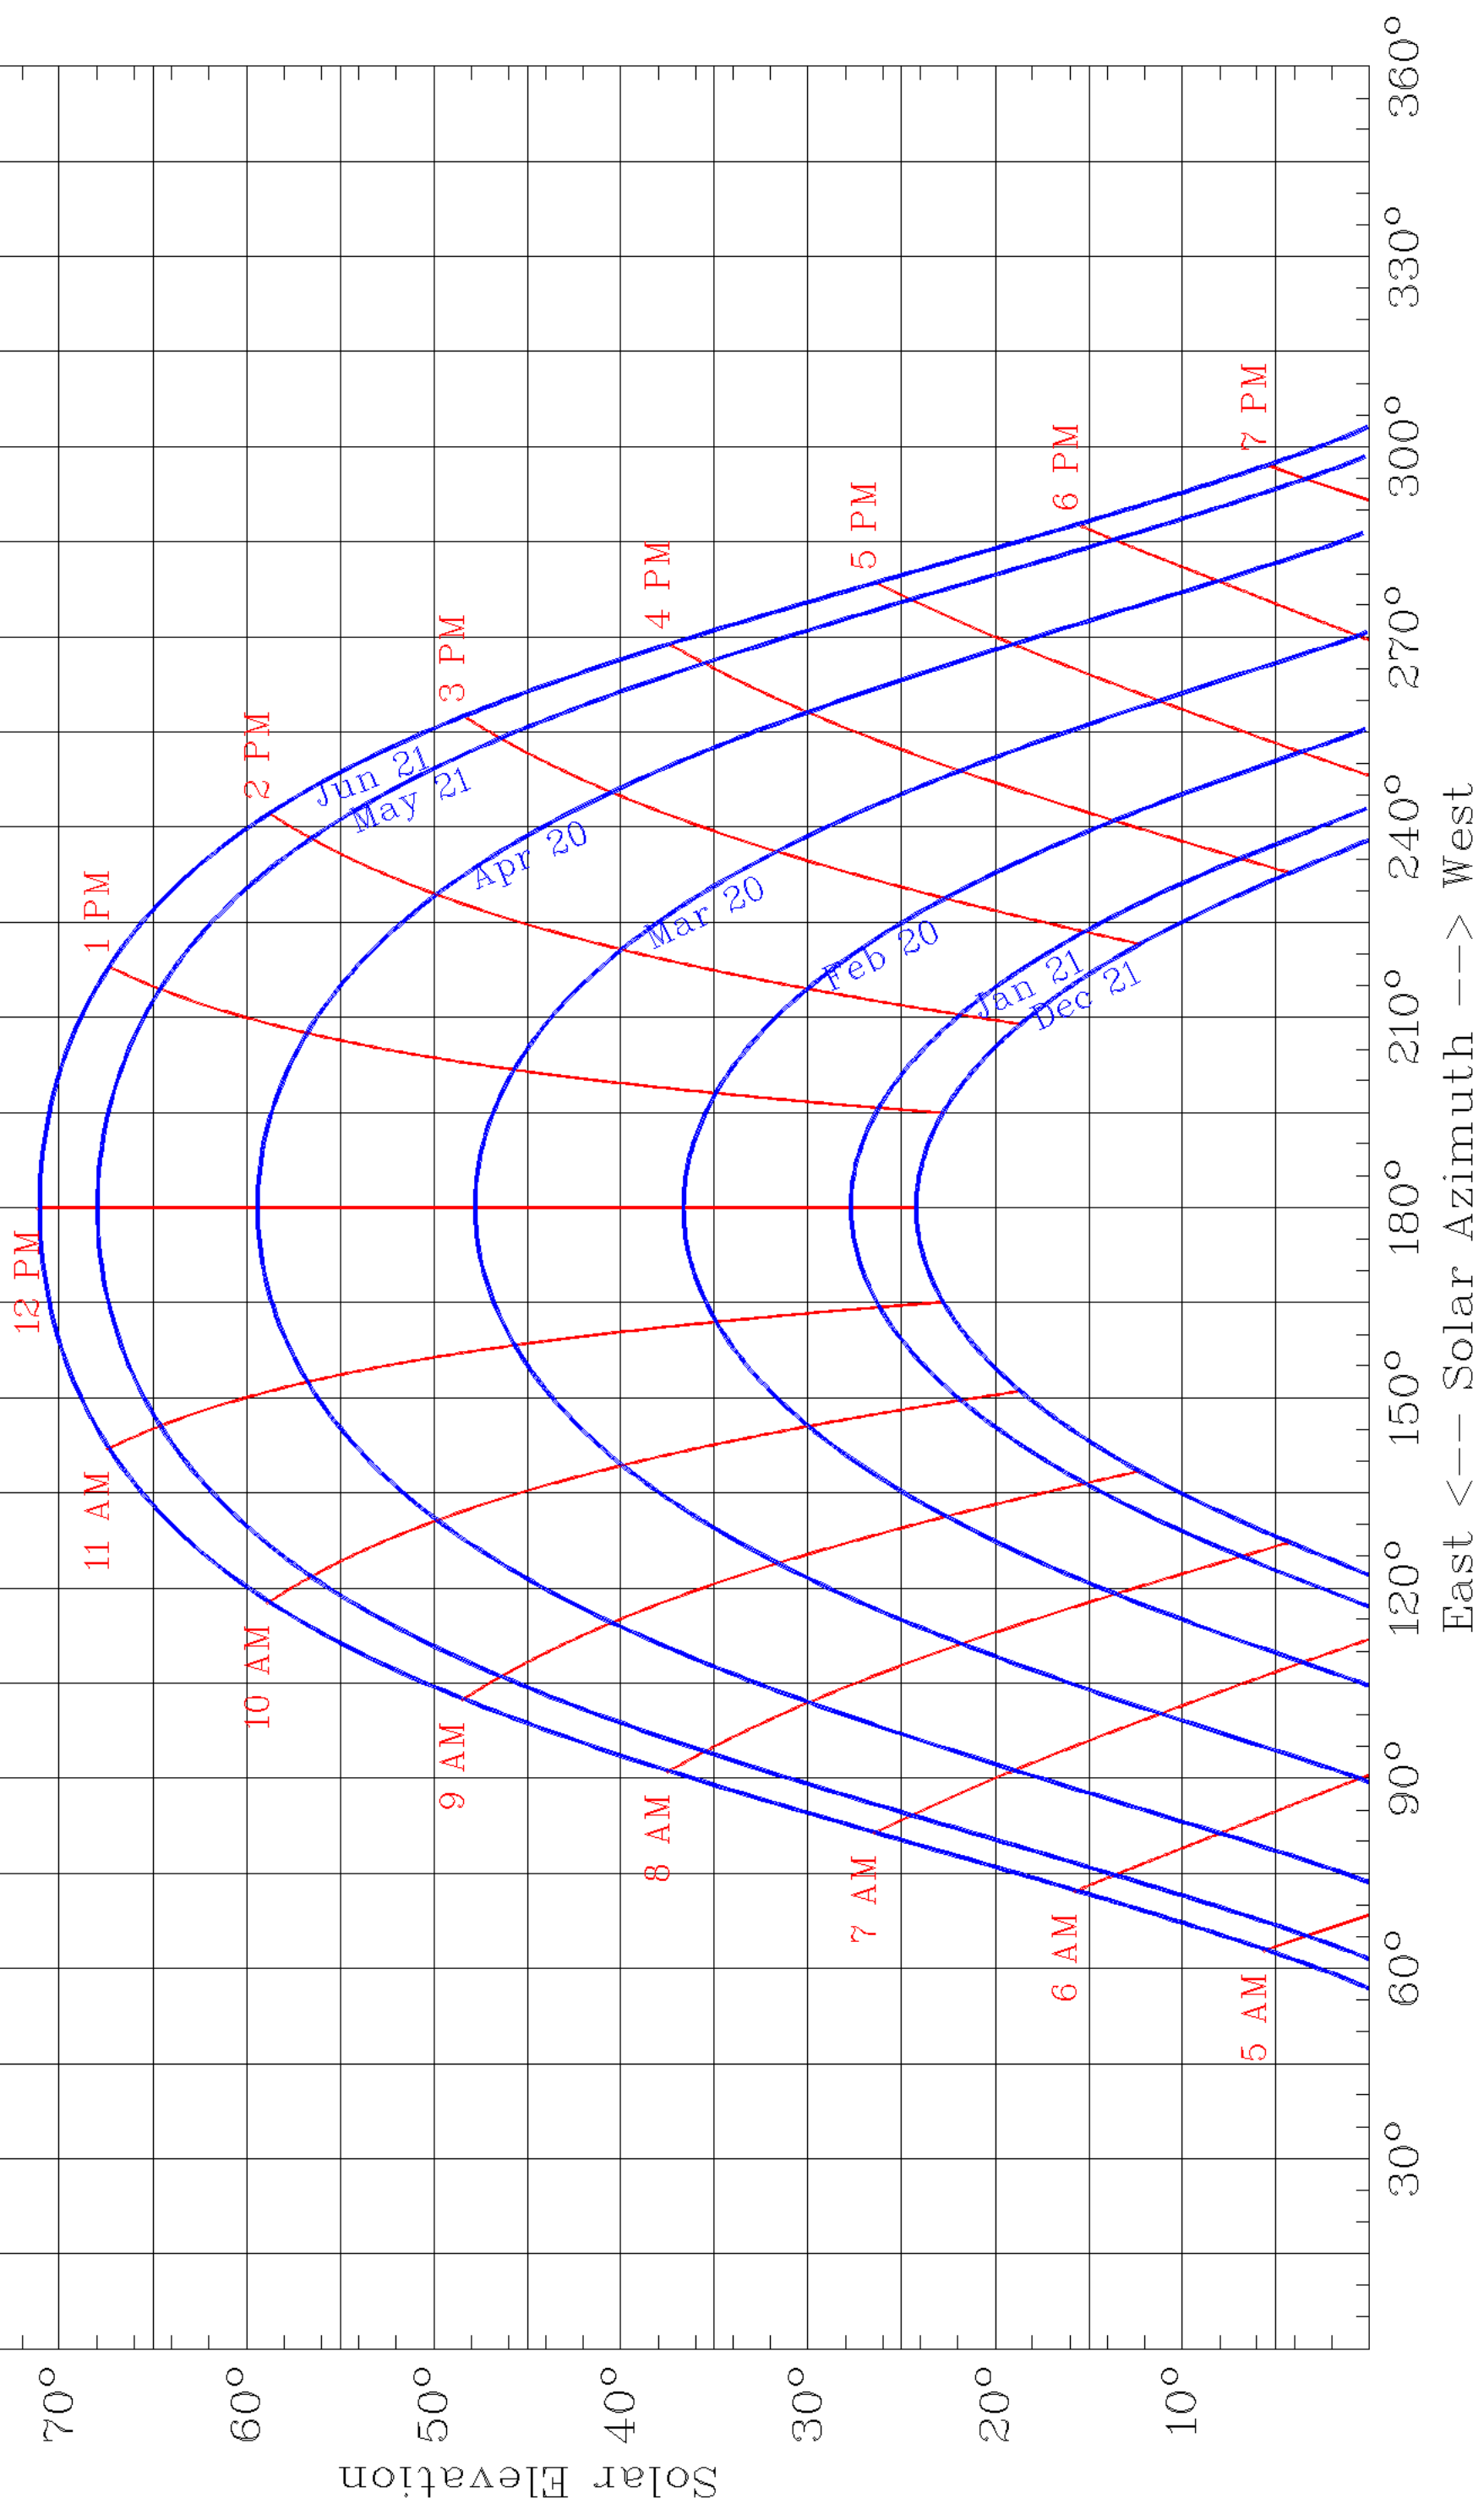

(c) Univ. of Oregon SRML
Sponsor: ETO
Lat: 42.38; Long: -71.13
(Solar) time zone: -5
Cambridge
Massachusetts

East <--- Solar Azimuth ---> West