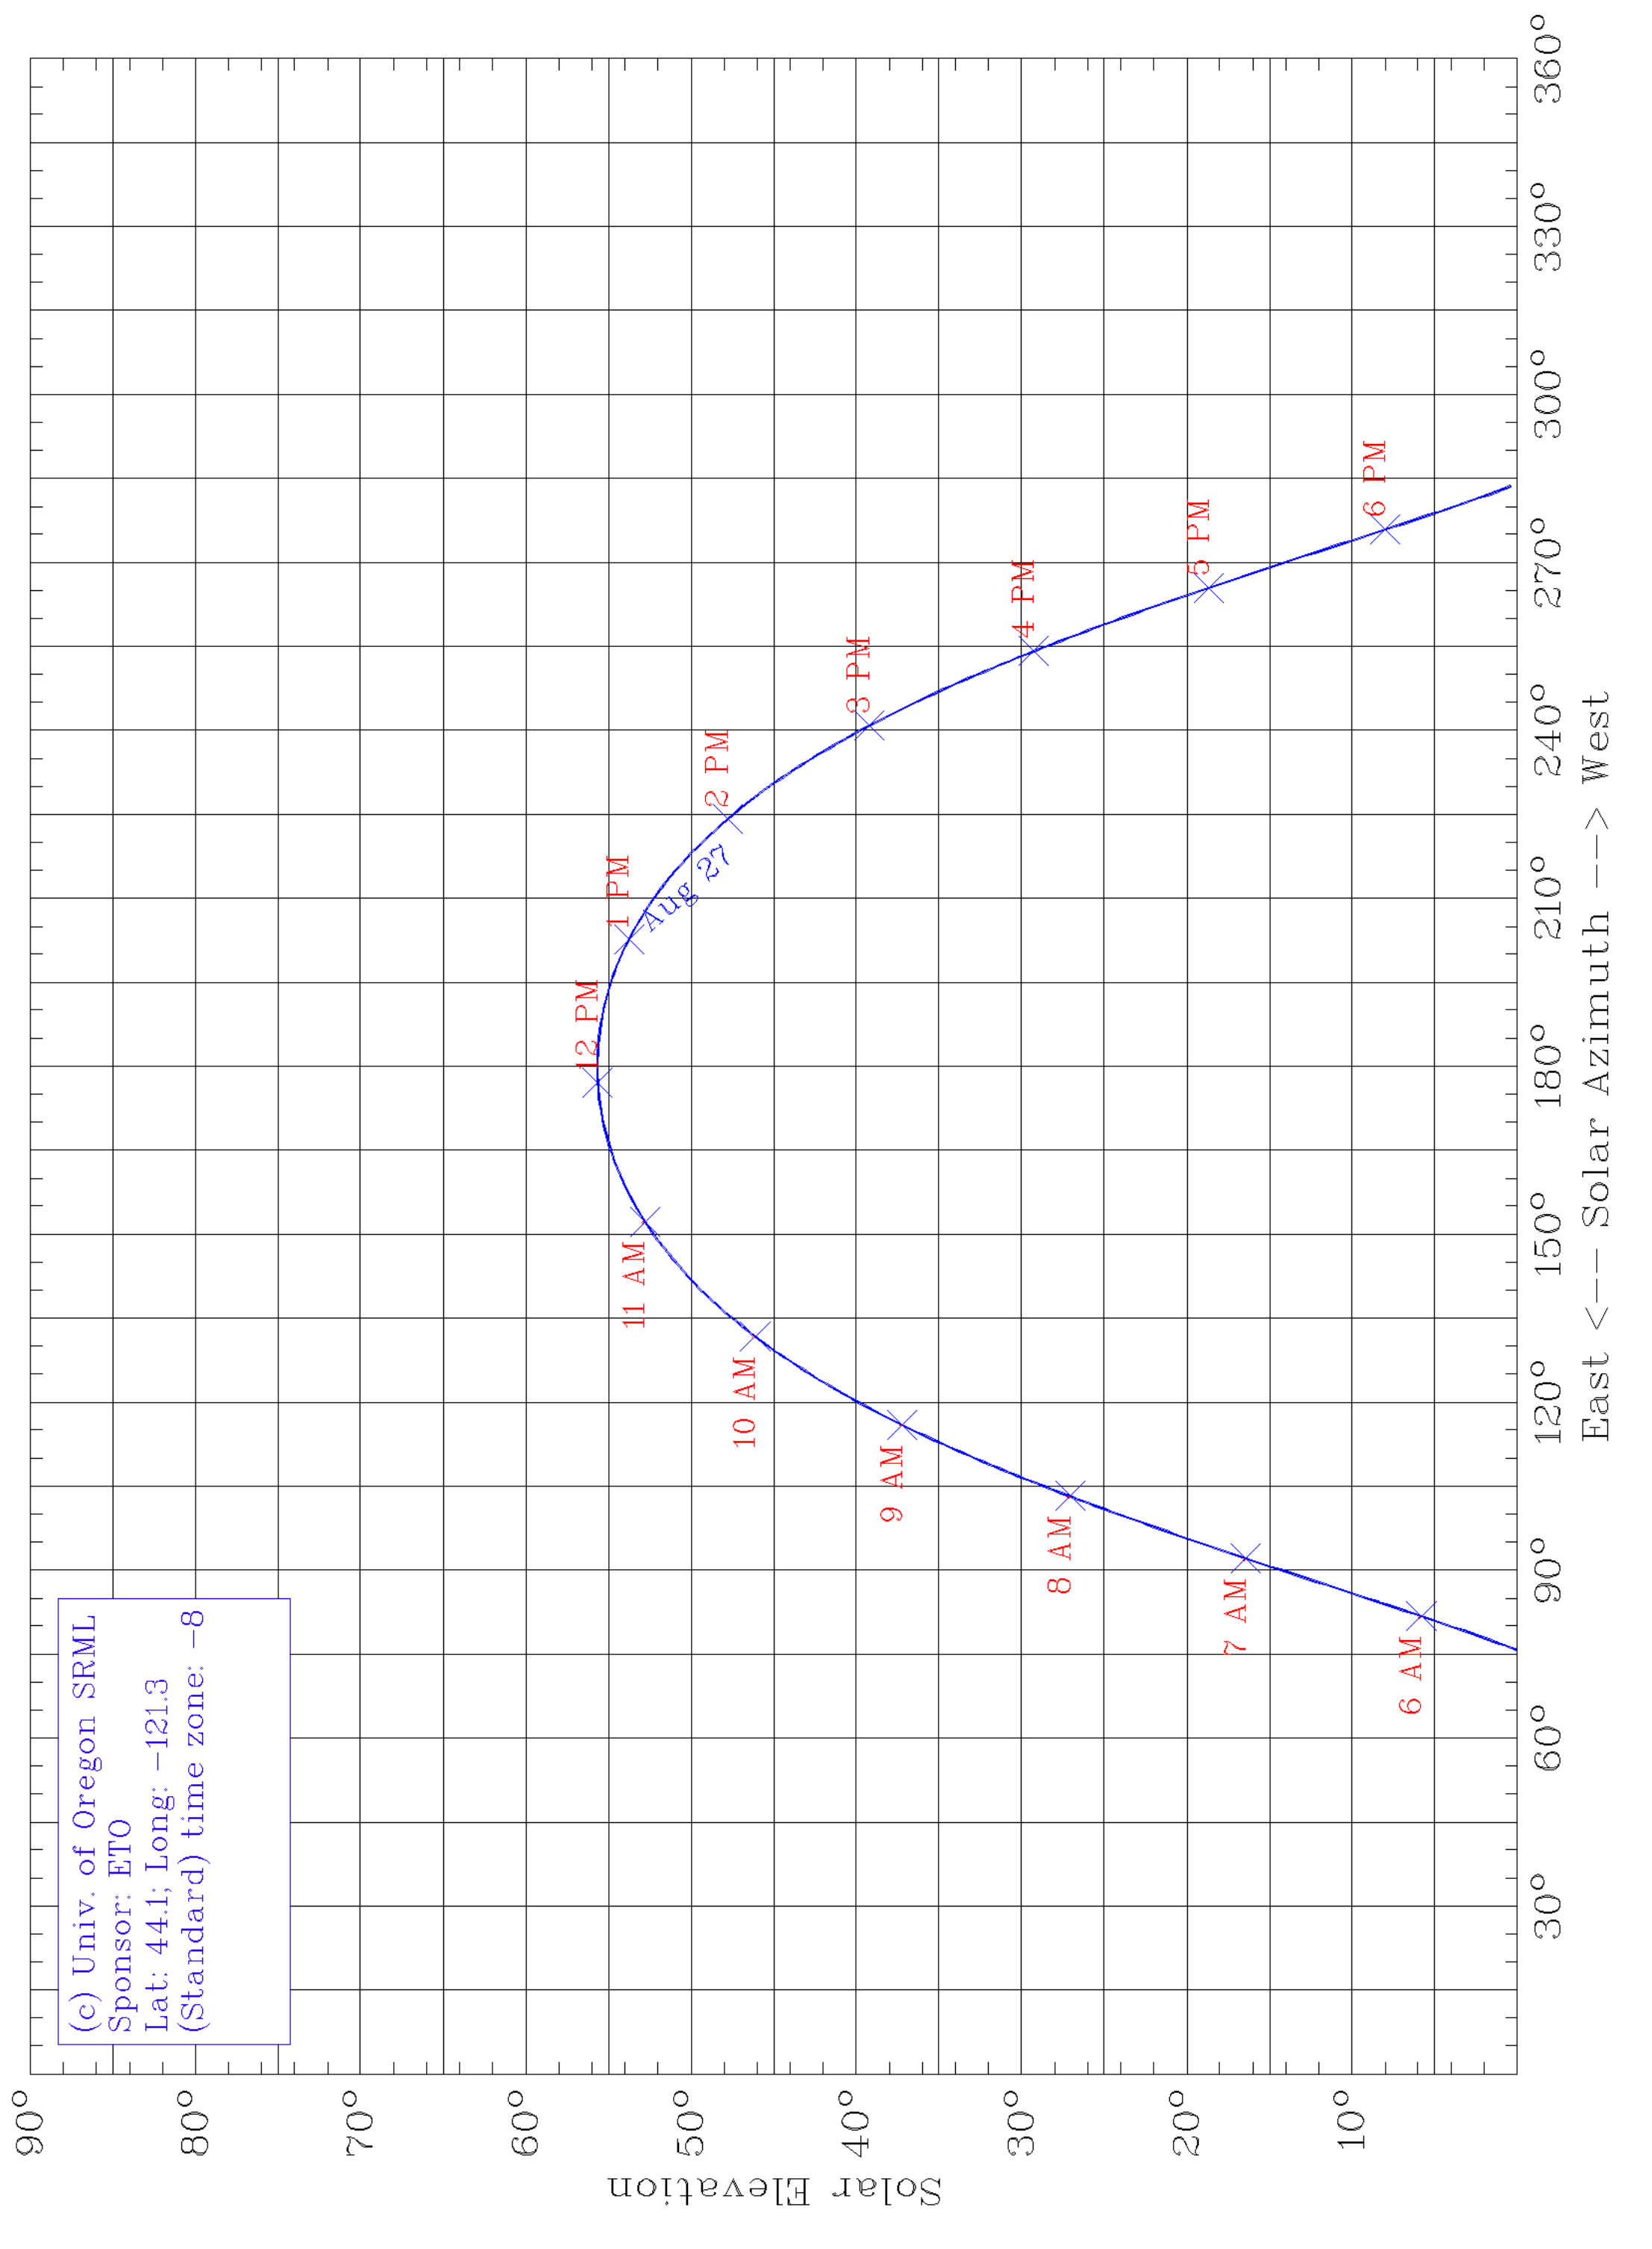

(c) Univ. of Oregon SRML  
Sponsor: ETO  
Lat: 44.1; Long: -121.3  
(Standard) time zone: -8

East <--- Solar Azimuth ---> West