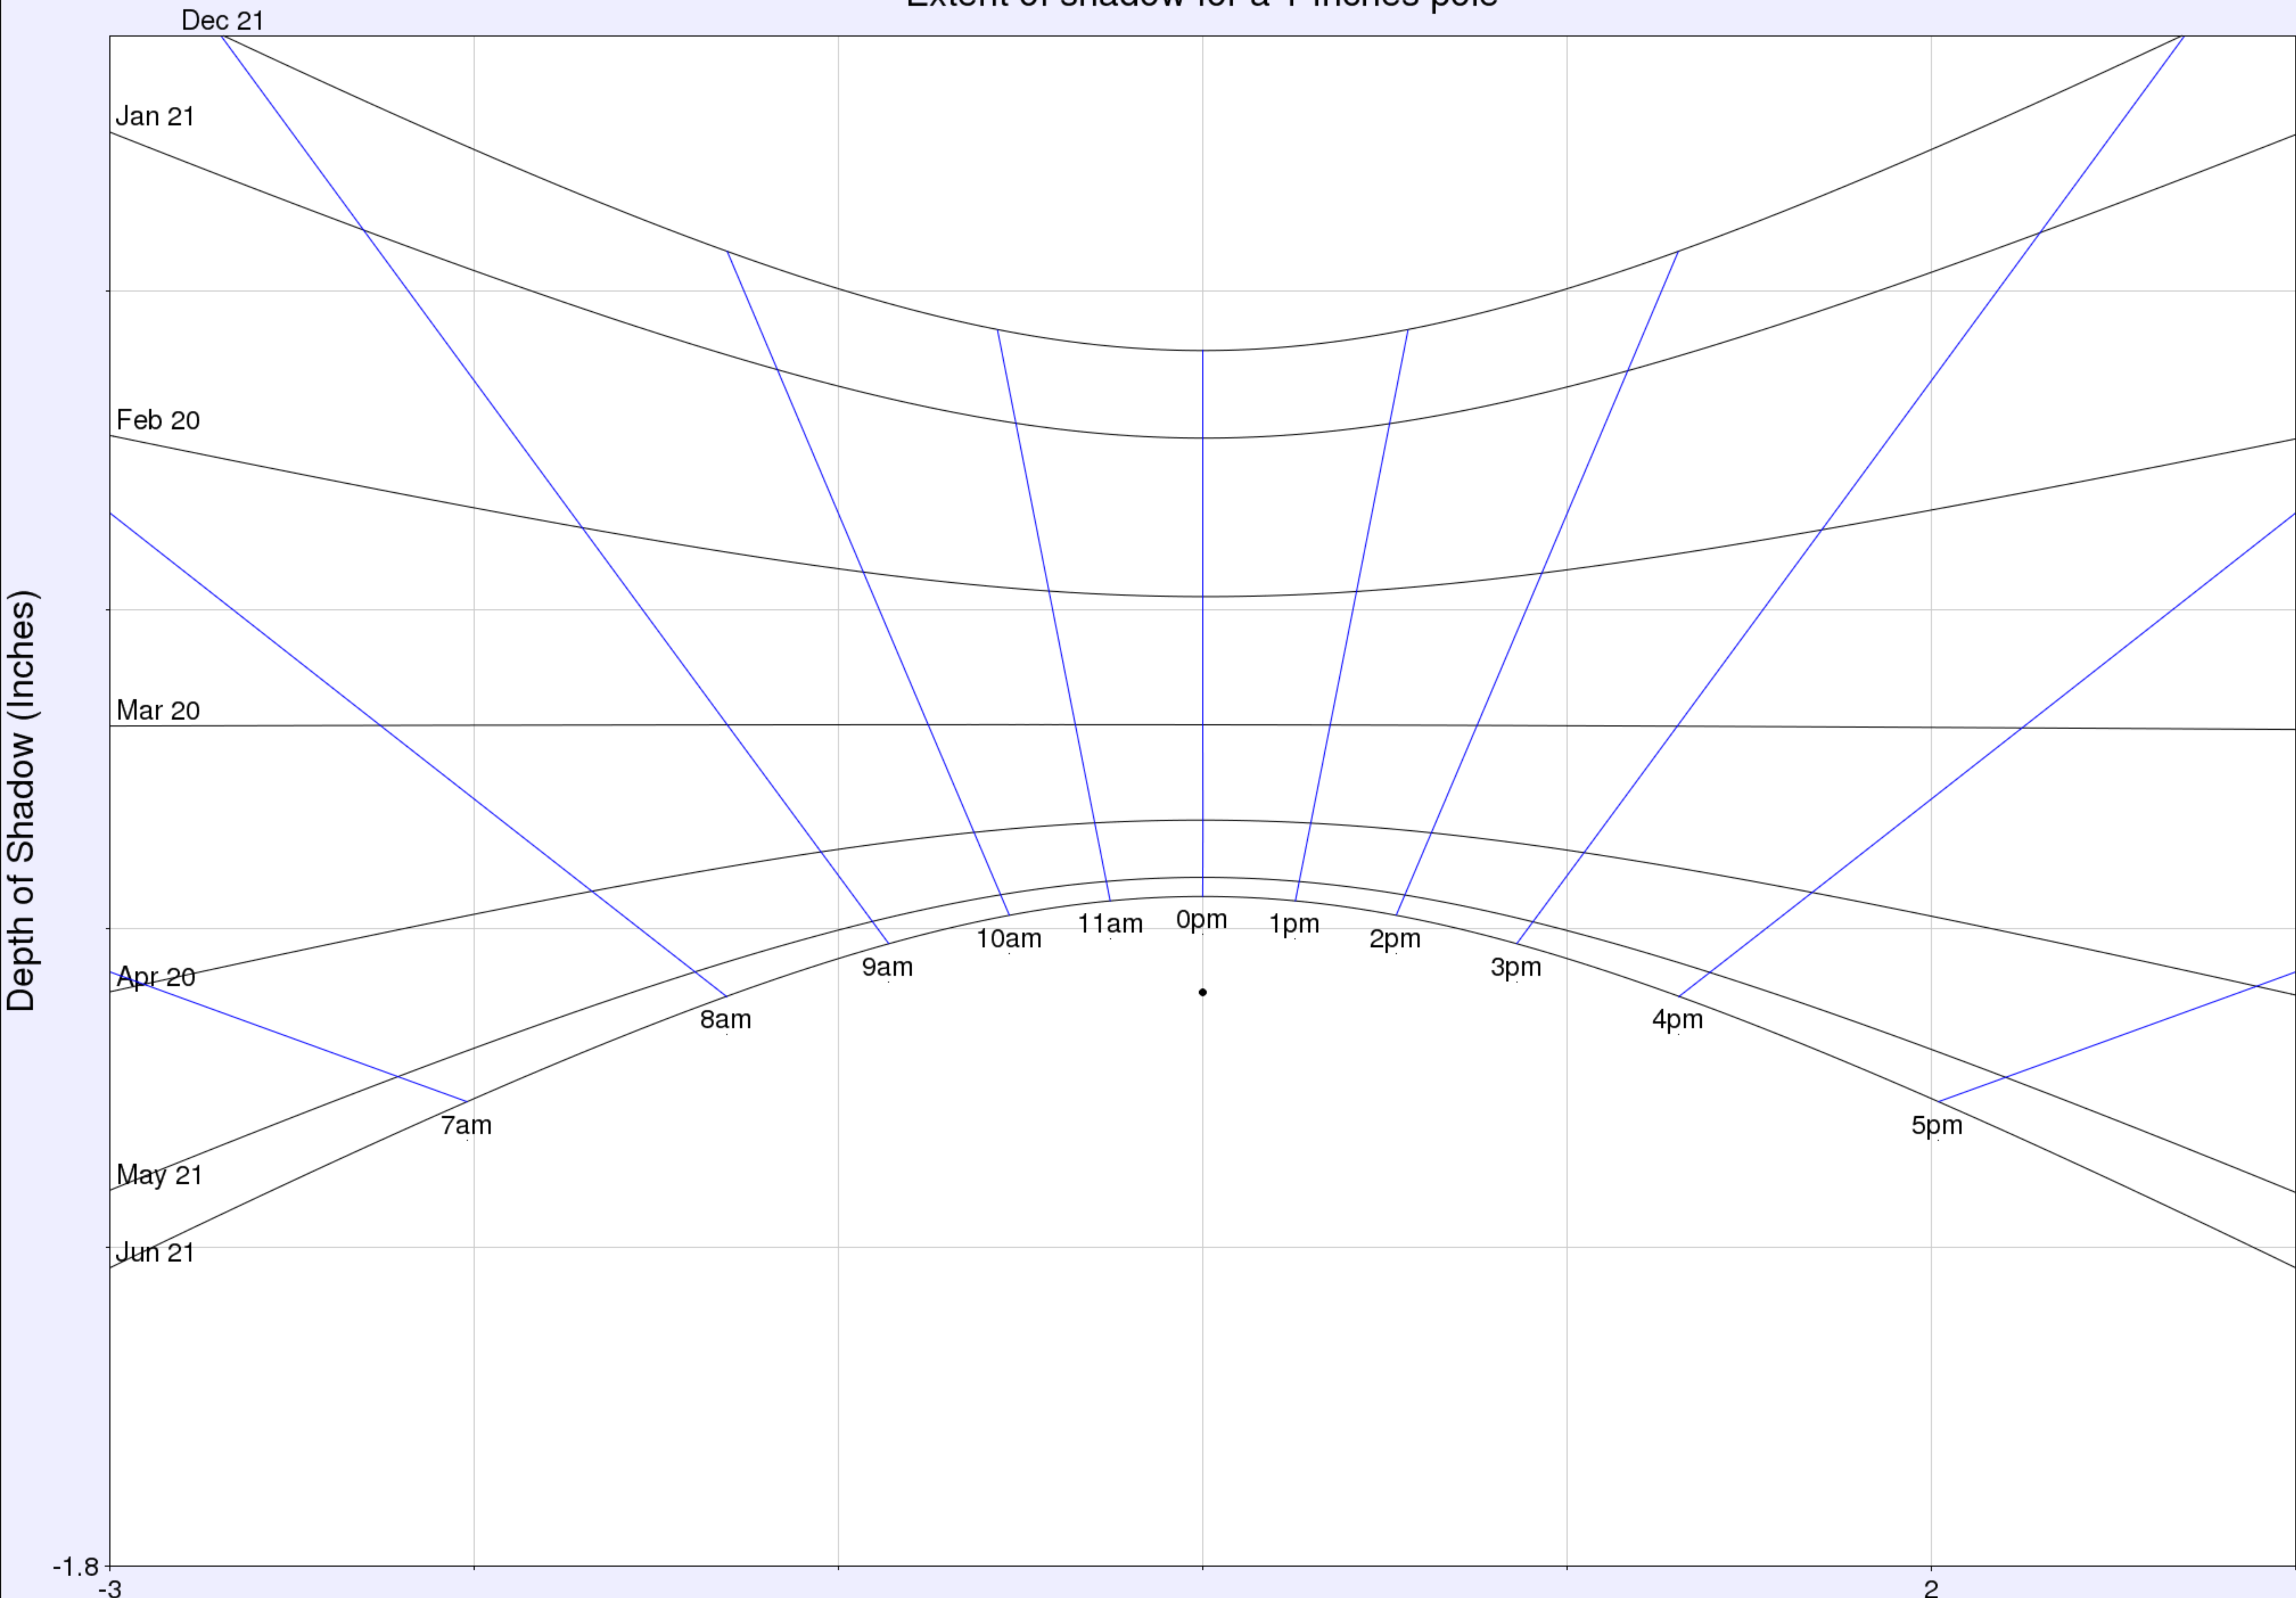

Extent of shadow for a 1 Inches pole

(c) UO Solar Radiation Monitoring Lab
Sponsor: BPA

West <-- Horizontal Distance (Inches) --> East

Latitude: 40.18
Longitude: -75.47
Time zone: UTC-5
Hour lines indicate local solar time.