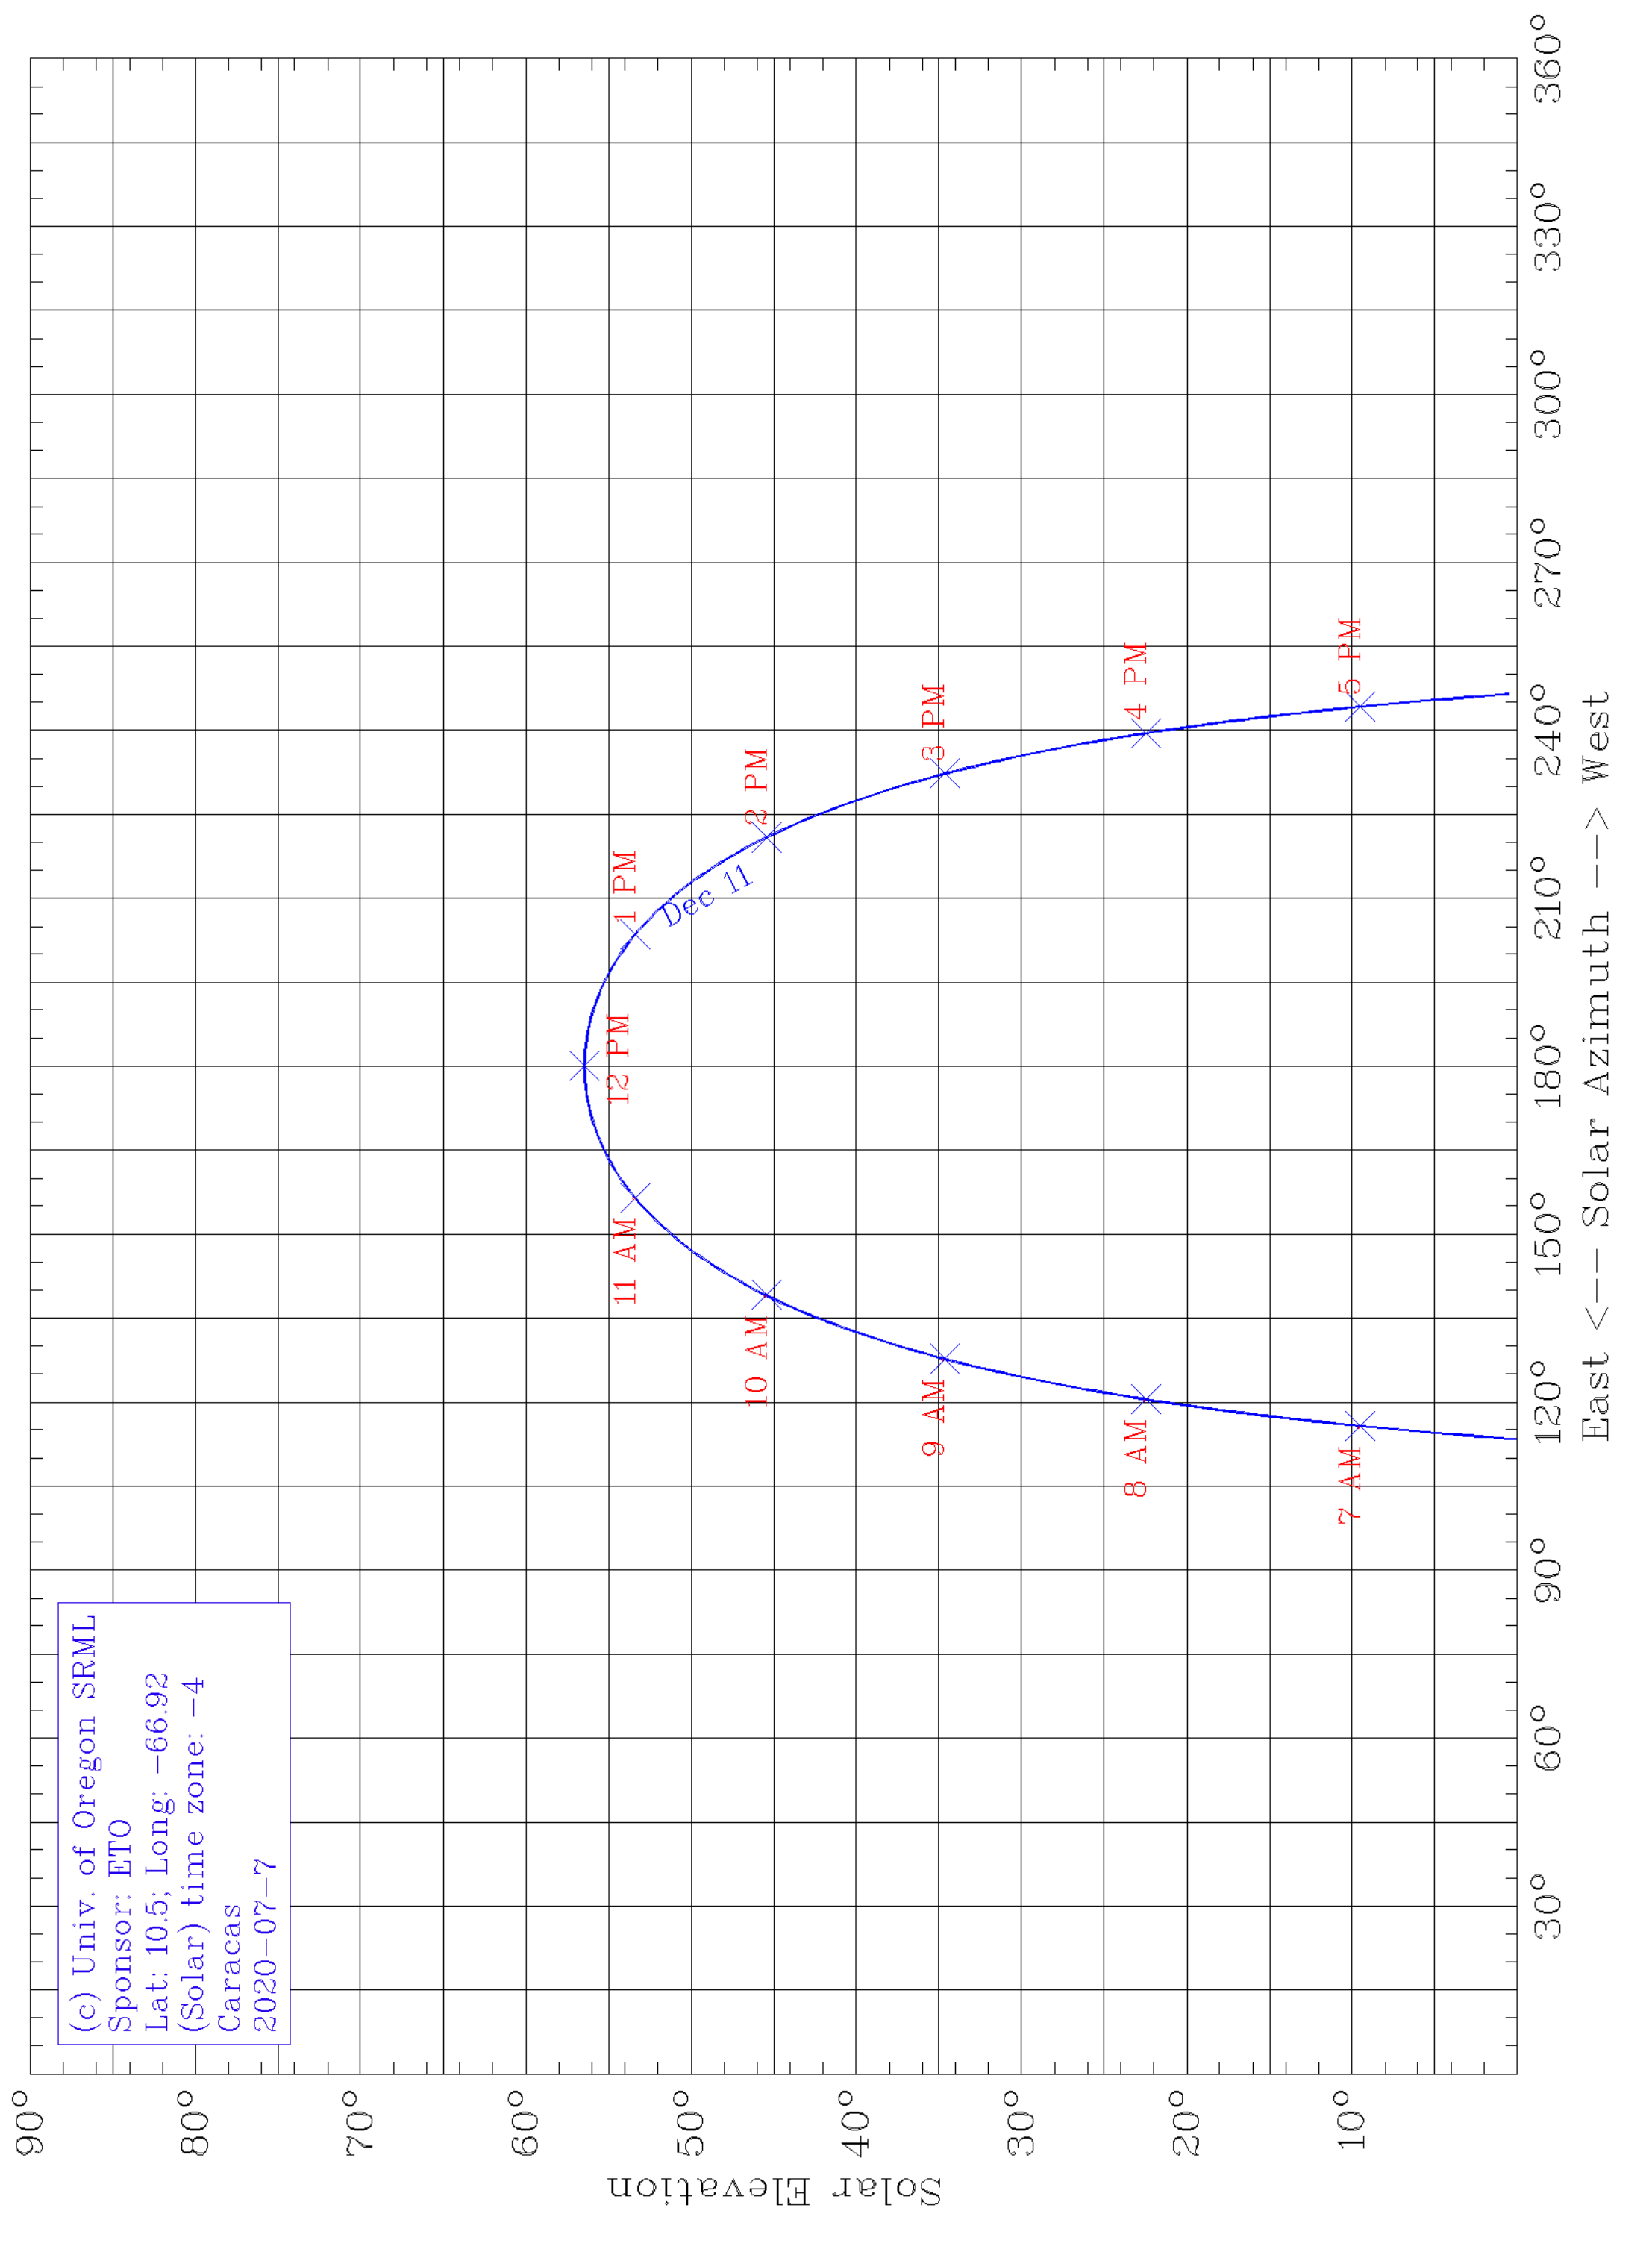

(c) Univ. of Oregon SRML  
Sponsor: ETO  
Lat: 10.5; Long: -66.92  
(Solar) time zone: -4  
Caracas  
2020-07-7

East <-- Solar Azimuth --> West