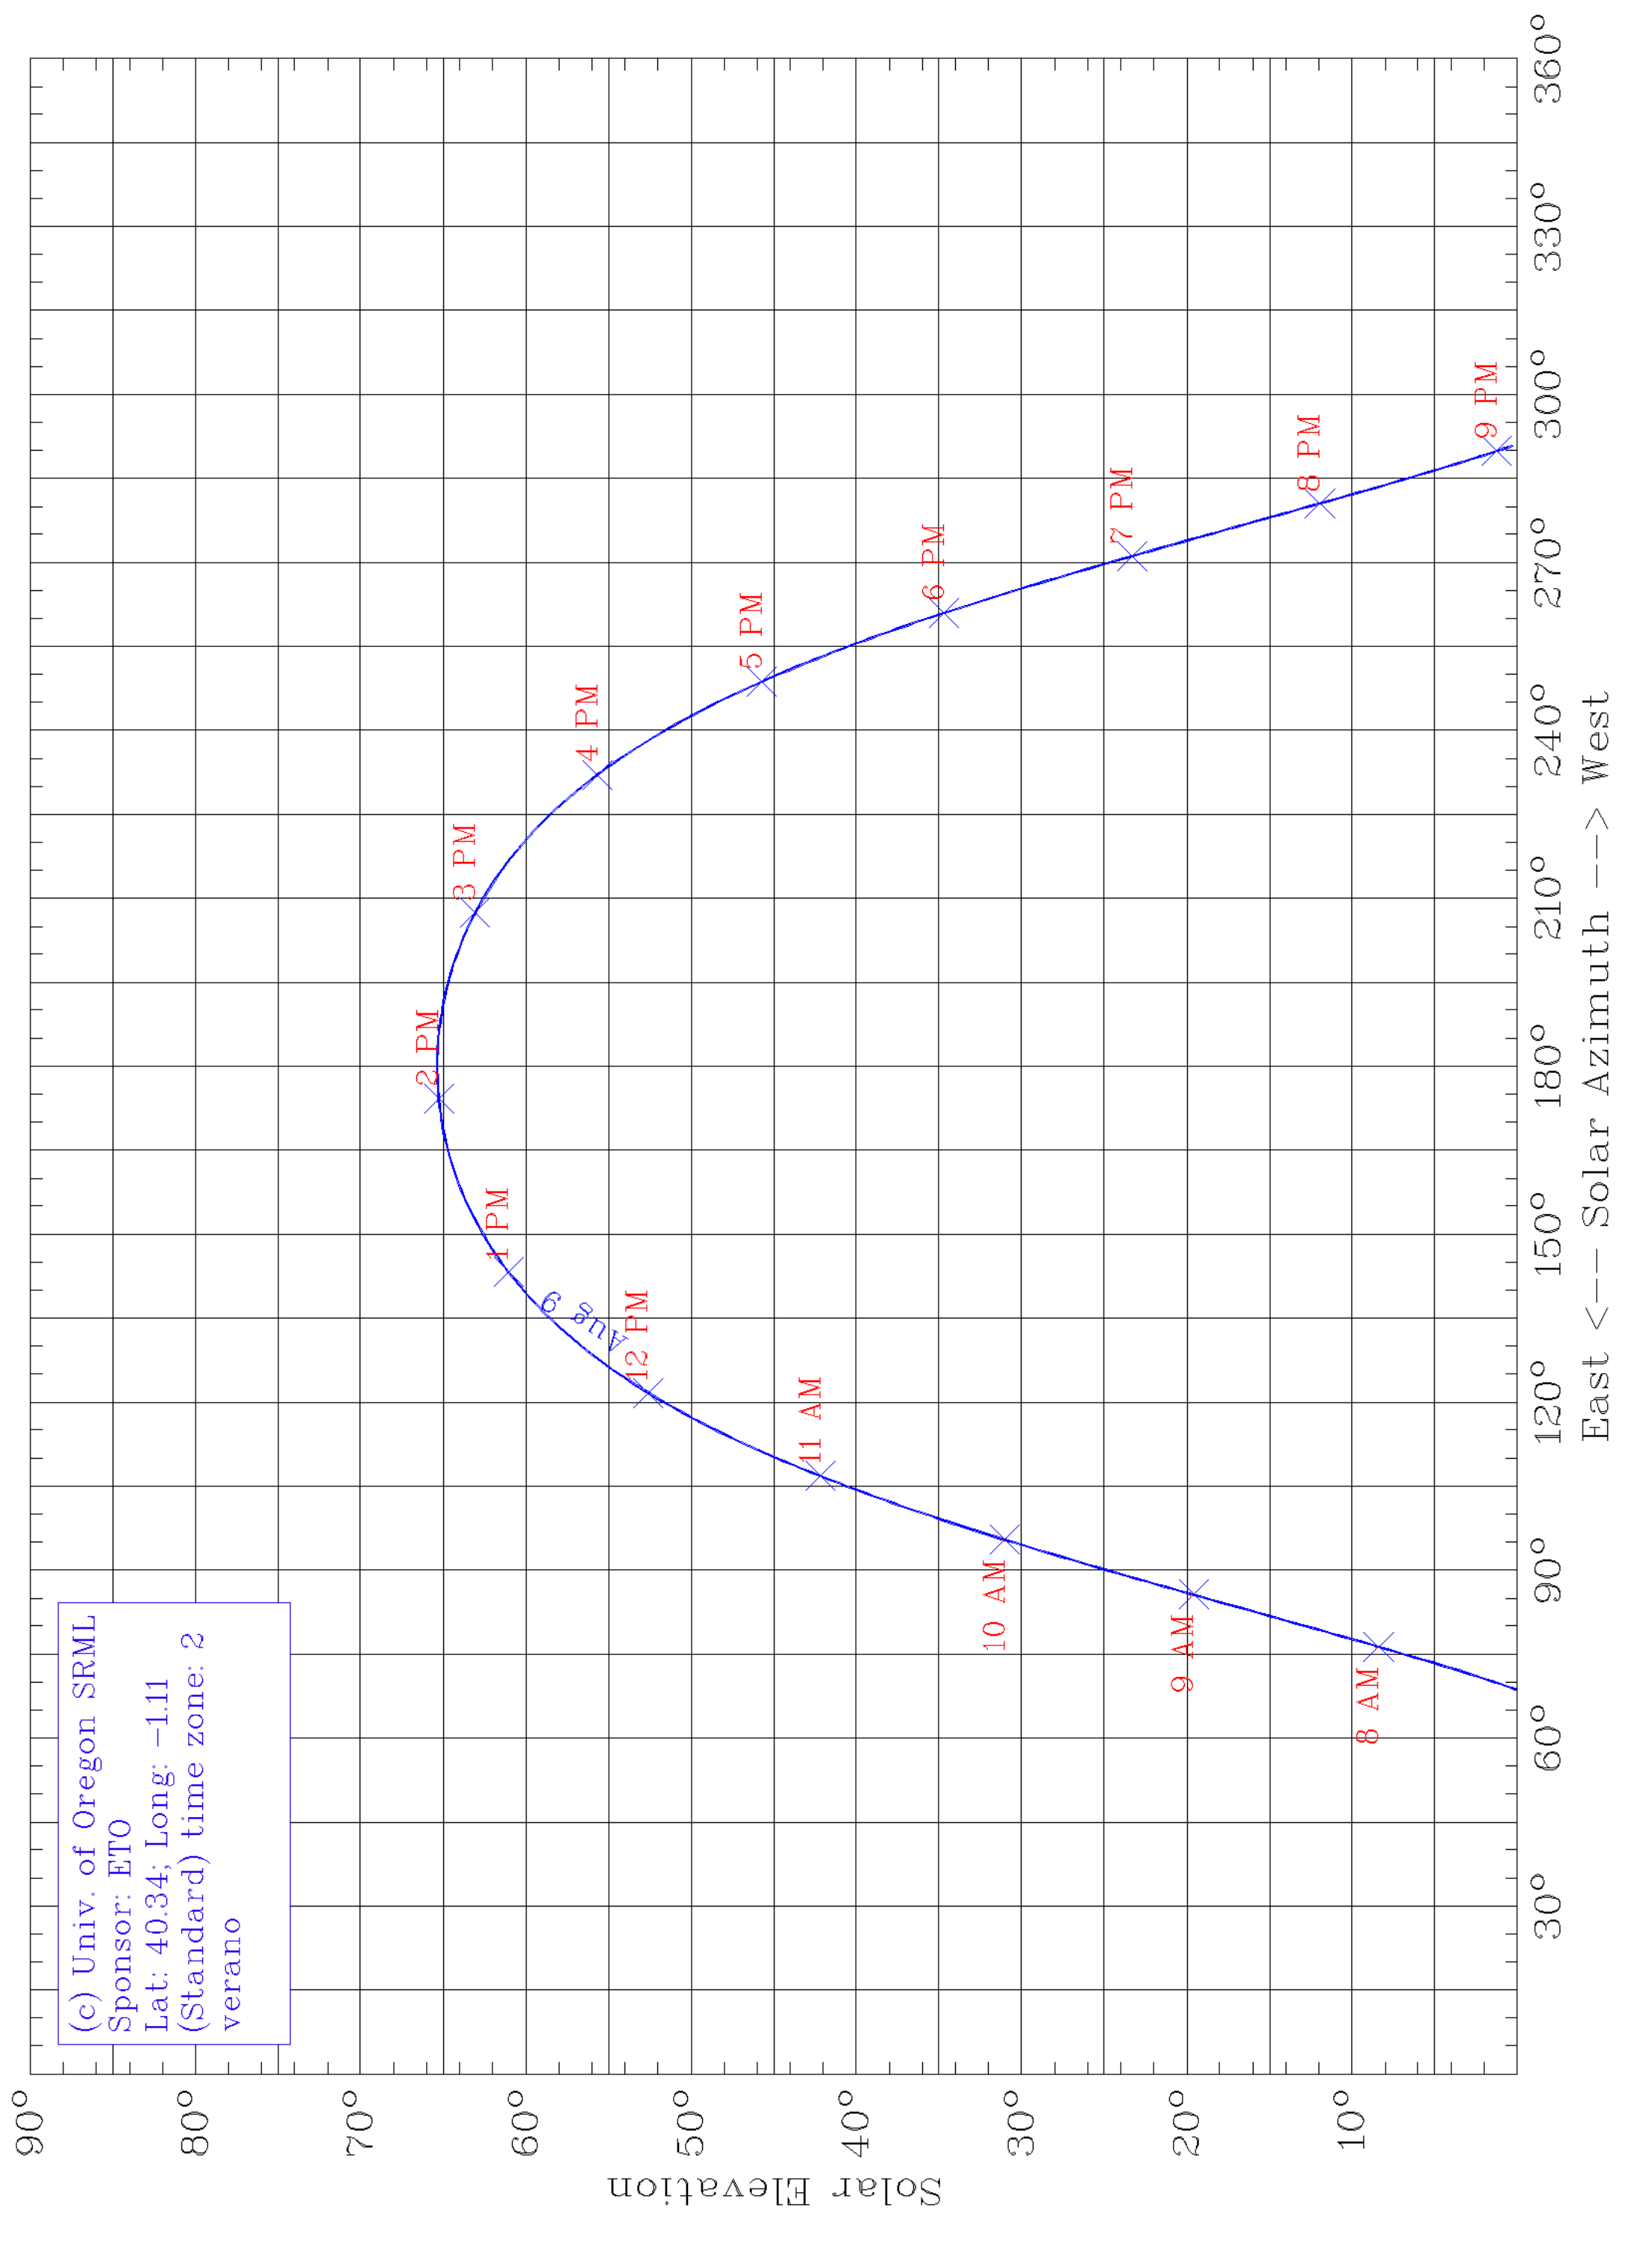

(c) Univ. of Oregon SRML  
Sponsor: ETO  
Lat: 40.34; Long: -1.11  
(Standard) time zone: 2  
verano

East <--- Solar Azimuth ---> West