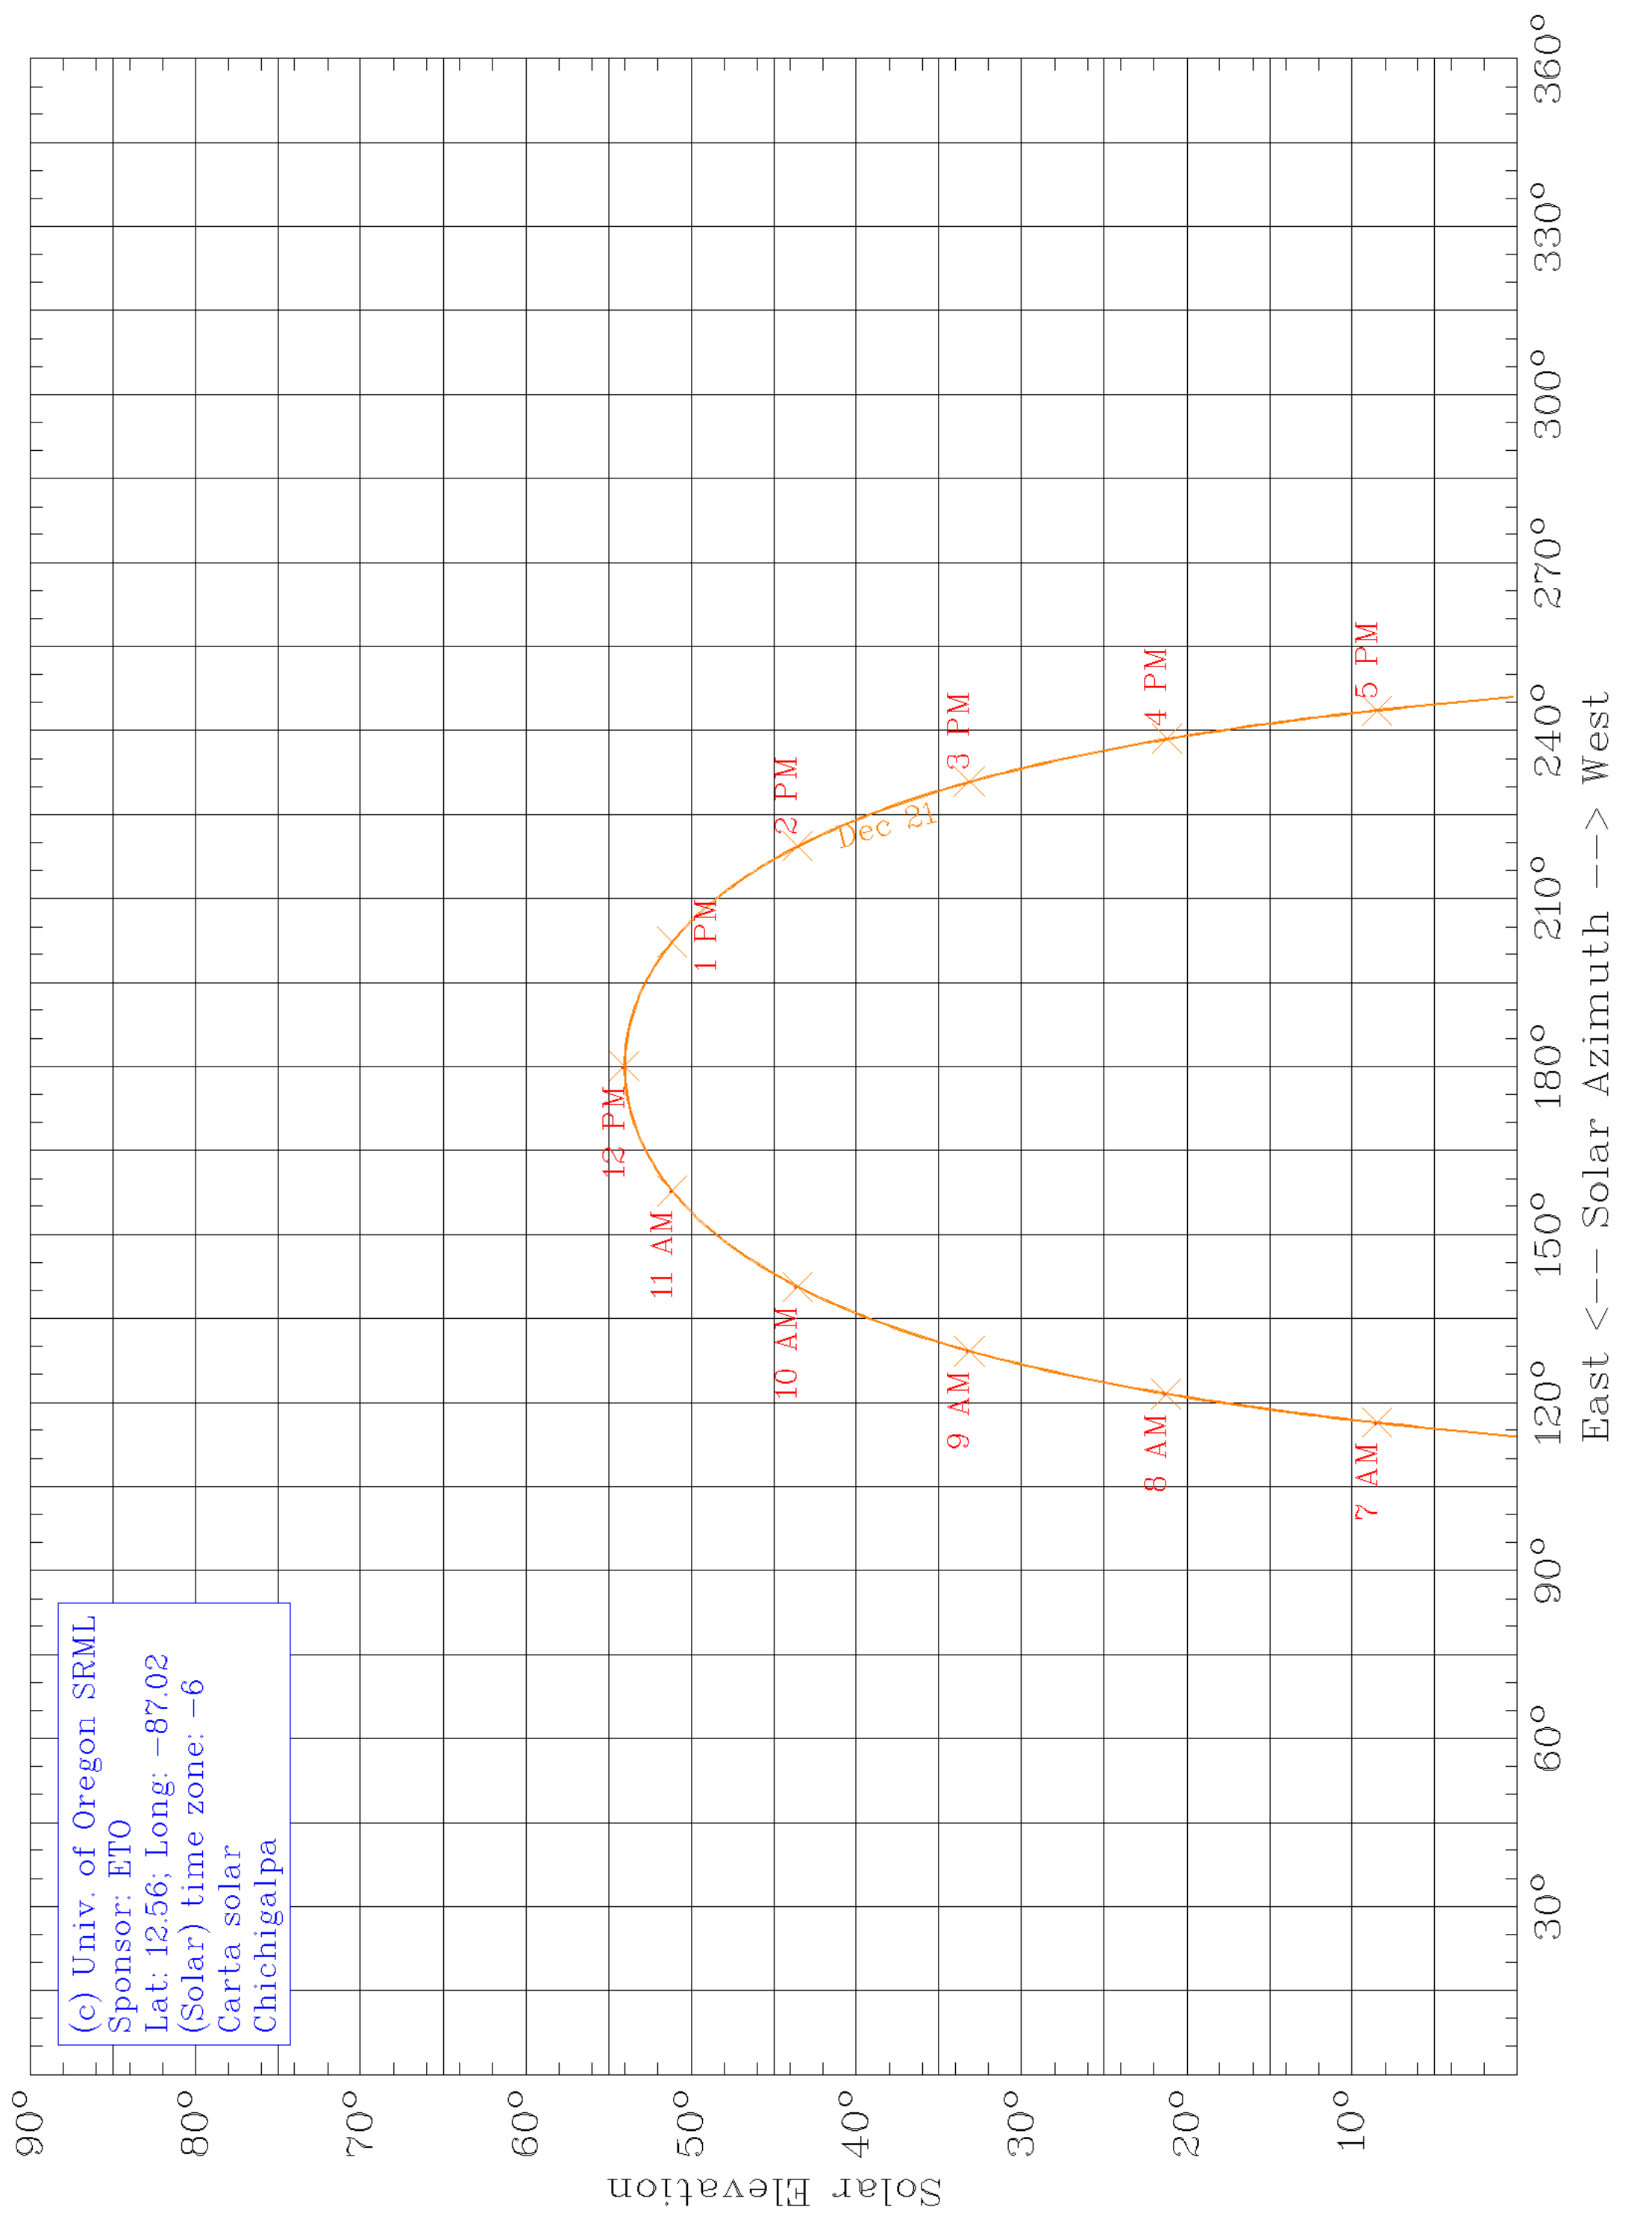

(c) Univ. of Oregon SRML
Sponsor: ETO
Lat: 12.56; Long: -87.02
(Solar) time zone: -6
Carta solar
Chichigalpa

East <--- Solar Azimuth ---> West