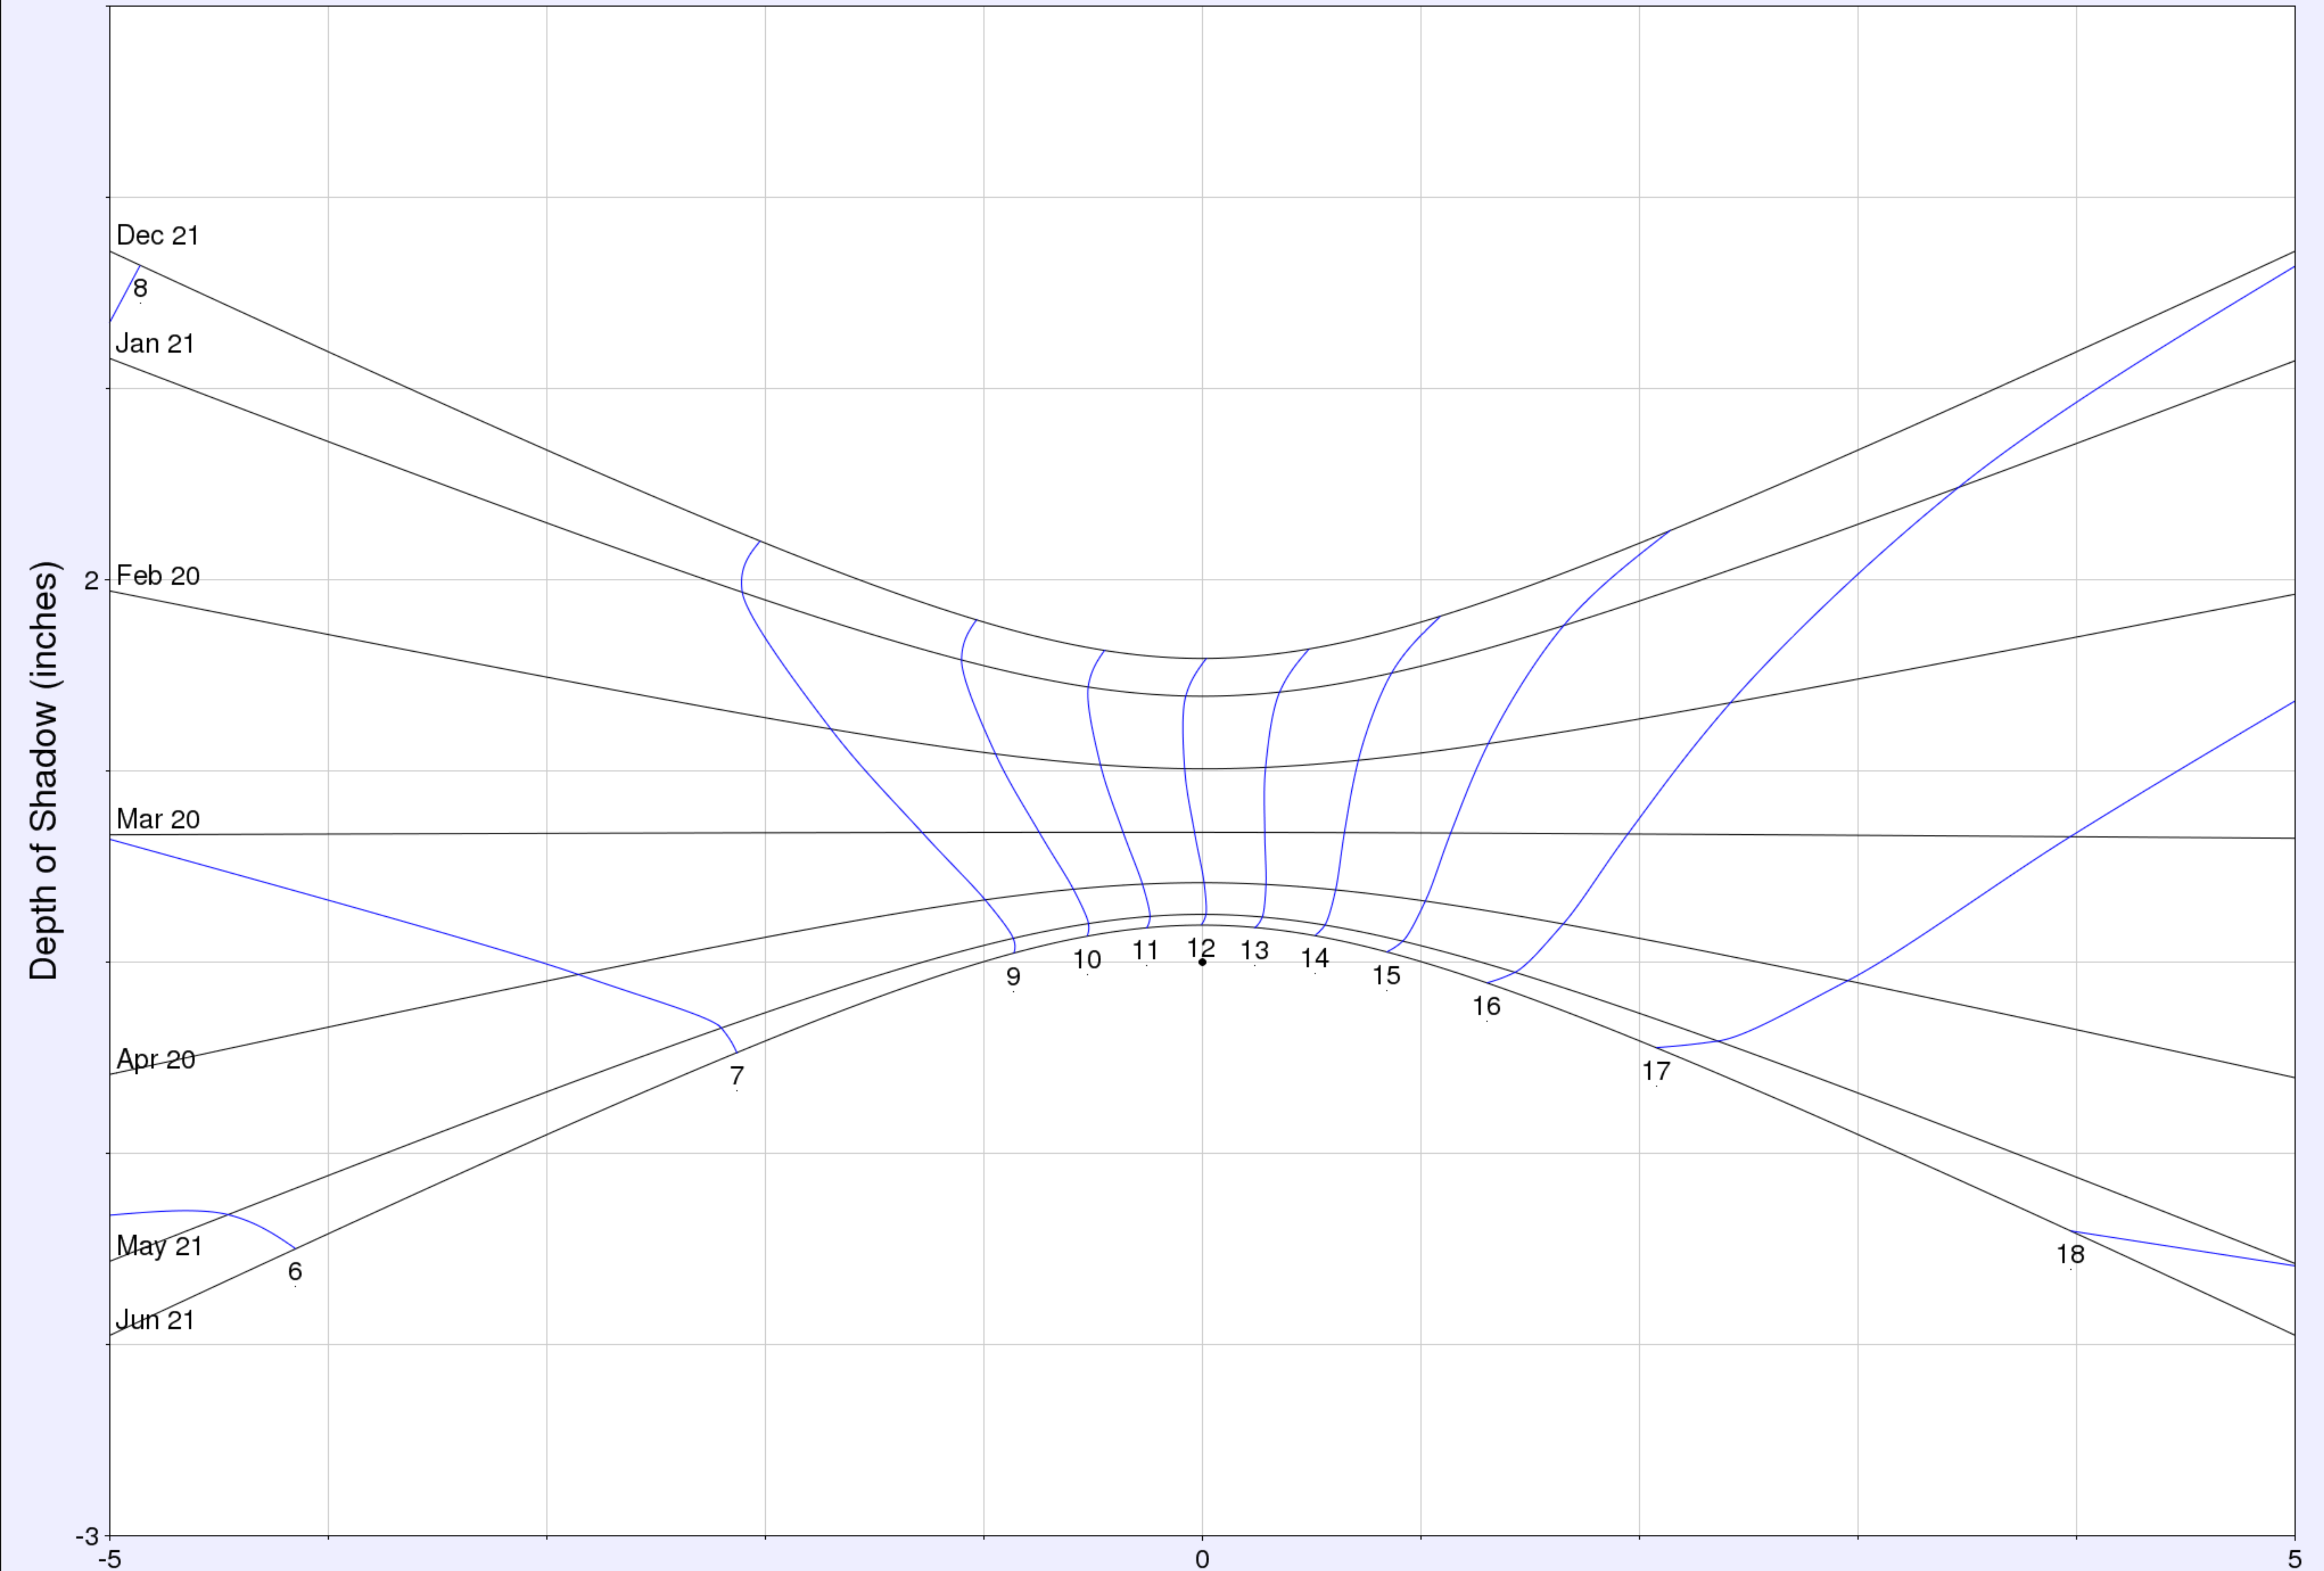

Extent of shadow for a 1 inches pole

(c) UO Solar Radiation Monitoring Lab
Sponsor: BPA

West <-- Horizontal Distance (inches) --> East

Latitude: 34.39
Longitude: -119.9
Time zone: UTC-8
Hour lines indicate local standard time.