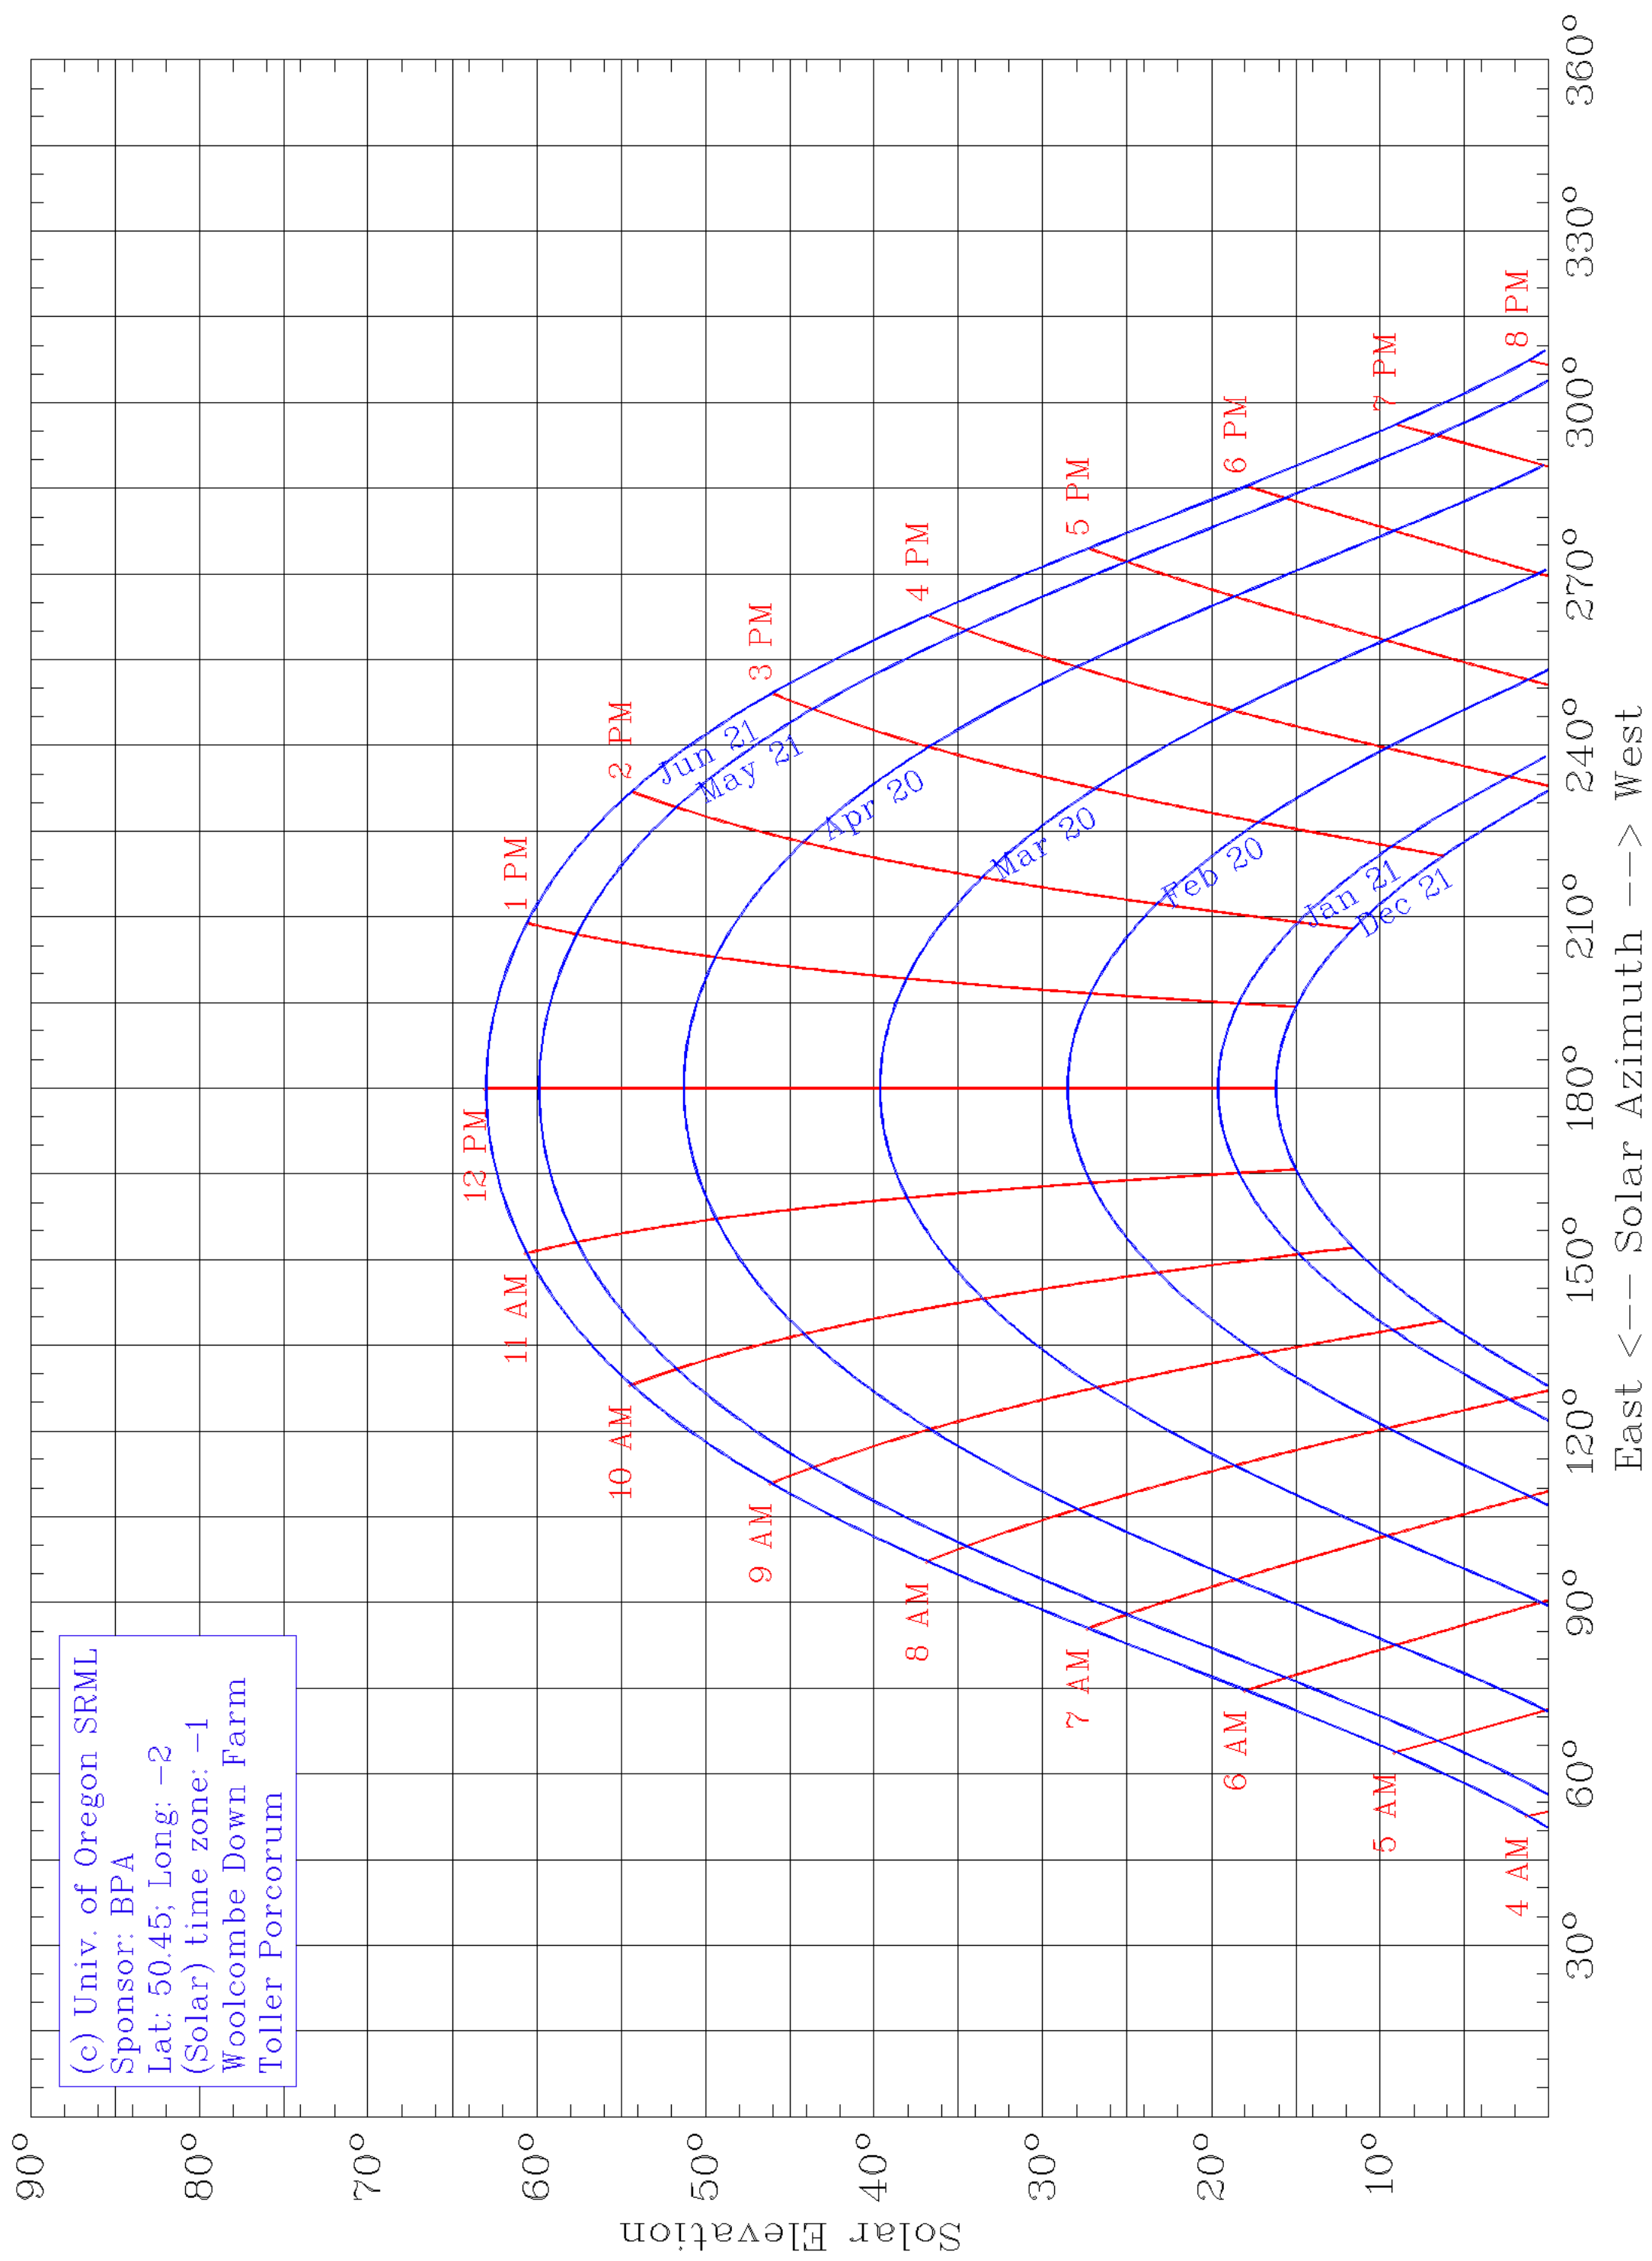

(c) Univ. of Oregon SRML  
Sponsor: BPA  
Lat: 50.45; Long: -2  
(Solar) time zone: -1  
Woolcombe Down Farm  
Toller Porcorum

East <--- Solar Azimuth ---> West