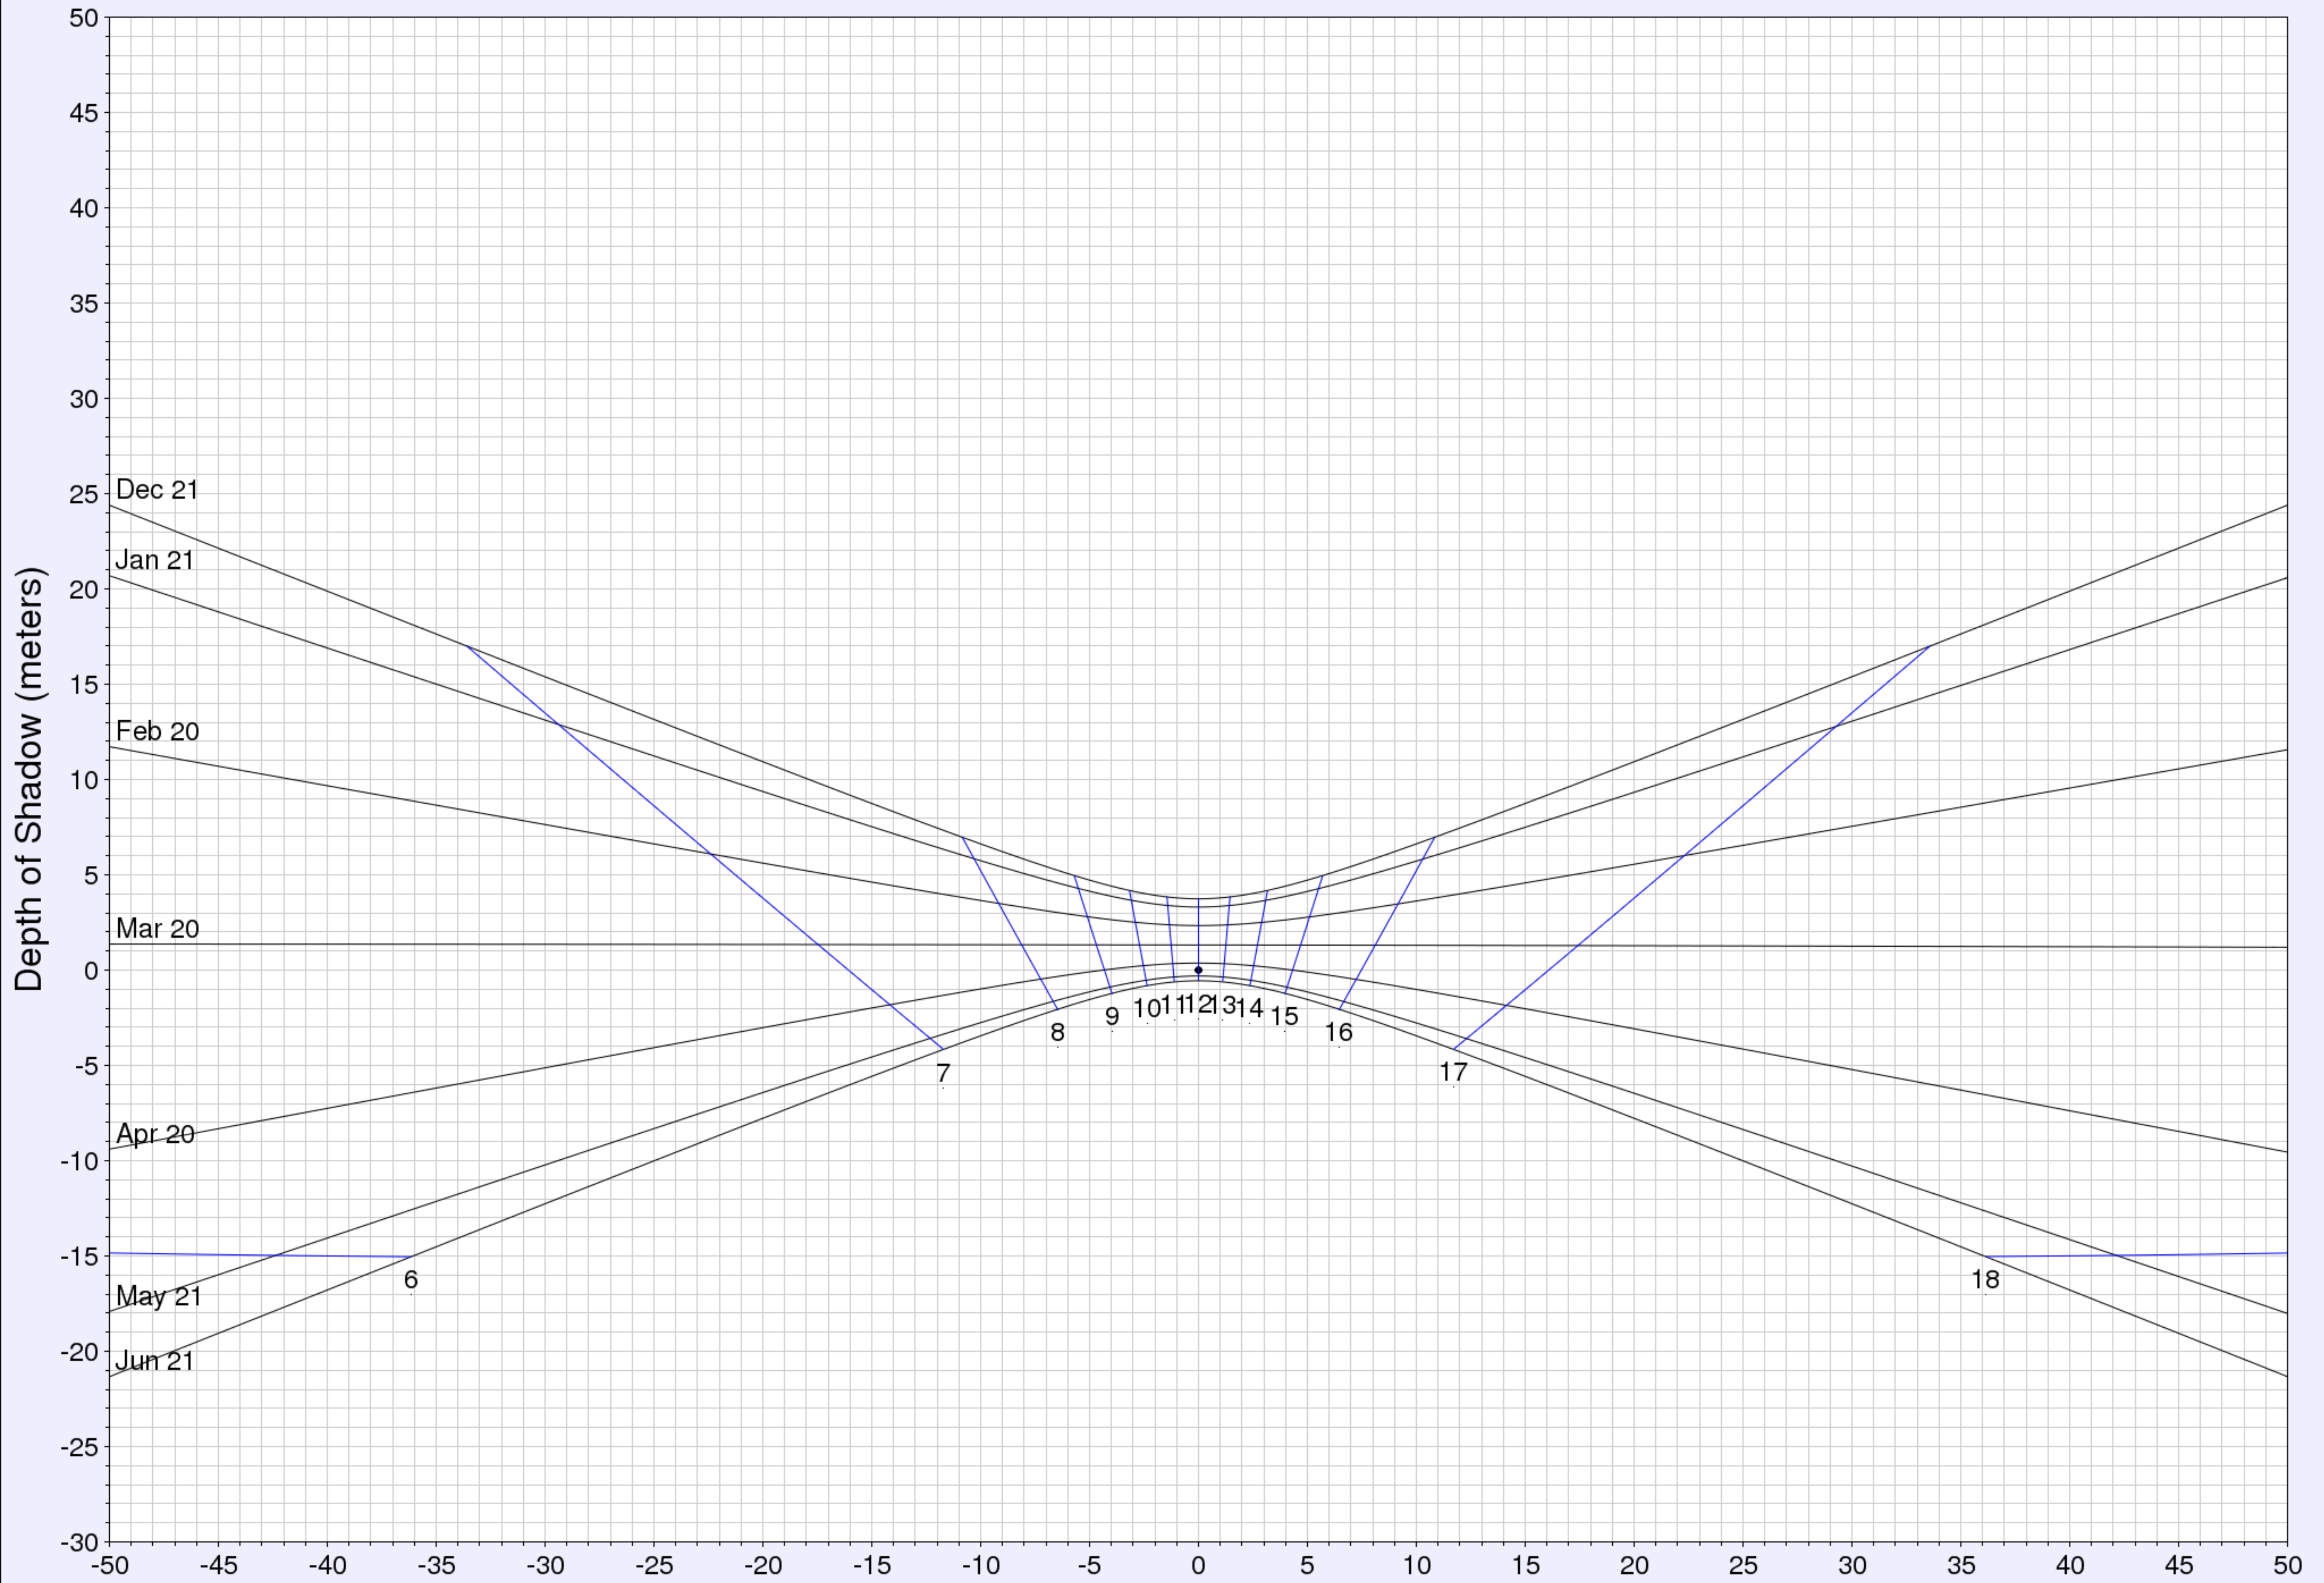

Extent of shadow for a 4.5 m pole

(c) UO Solar Radiation Monitoring Lab
Sponsor: ETO

West <-- Horizontal Distance (meters) --> East

Latitude: 16.32
Longitude: 74.36
Time zone: UTC5.5
Hour lines indicate local solar time.