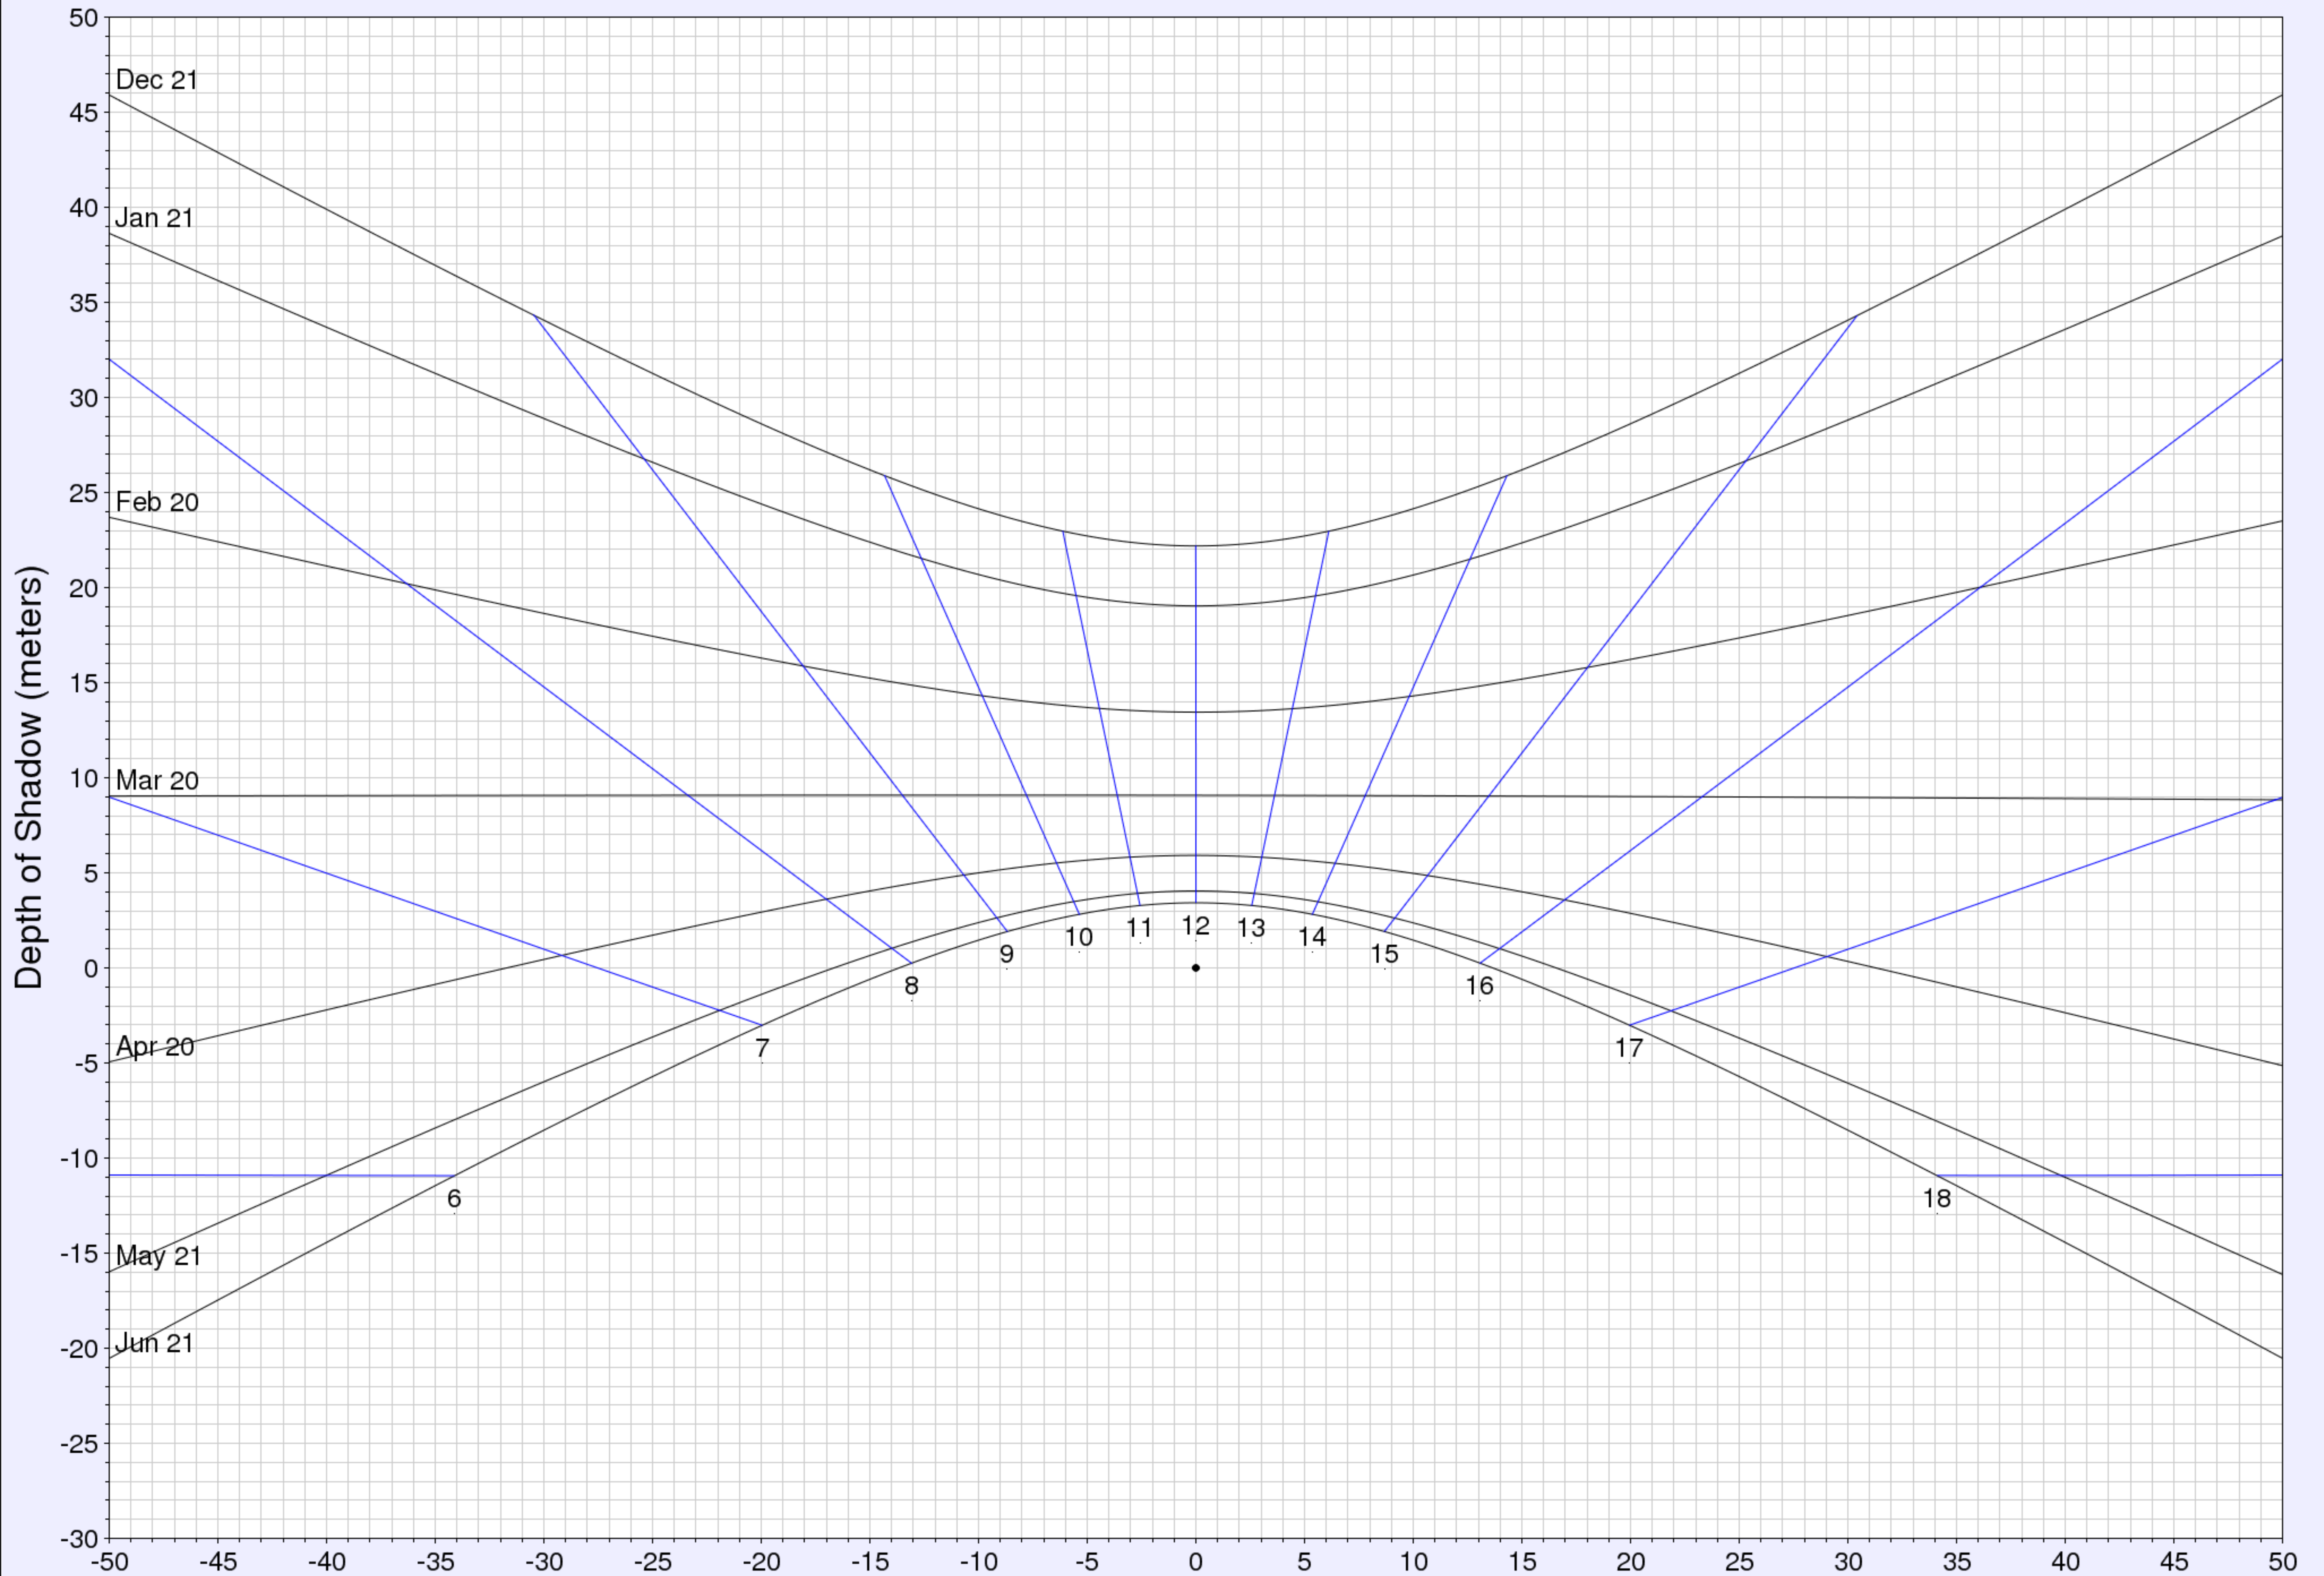

Extent of shadow for a 10.0 m pole

(c) UO Solar Radiation Monitoring Lab
Sponsor: BPA
CELA - BUEU
LOURIDO

West <-- Horizontal Distance (meters) --> East

Latitude: 42.34
Longitude: -8.76
Time zone: UTC1
Hour lines indicate local solar time.