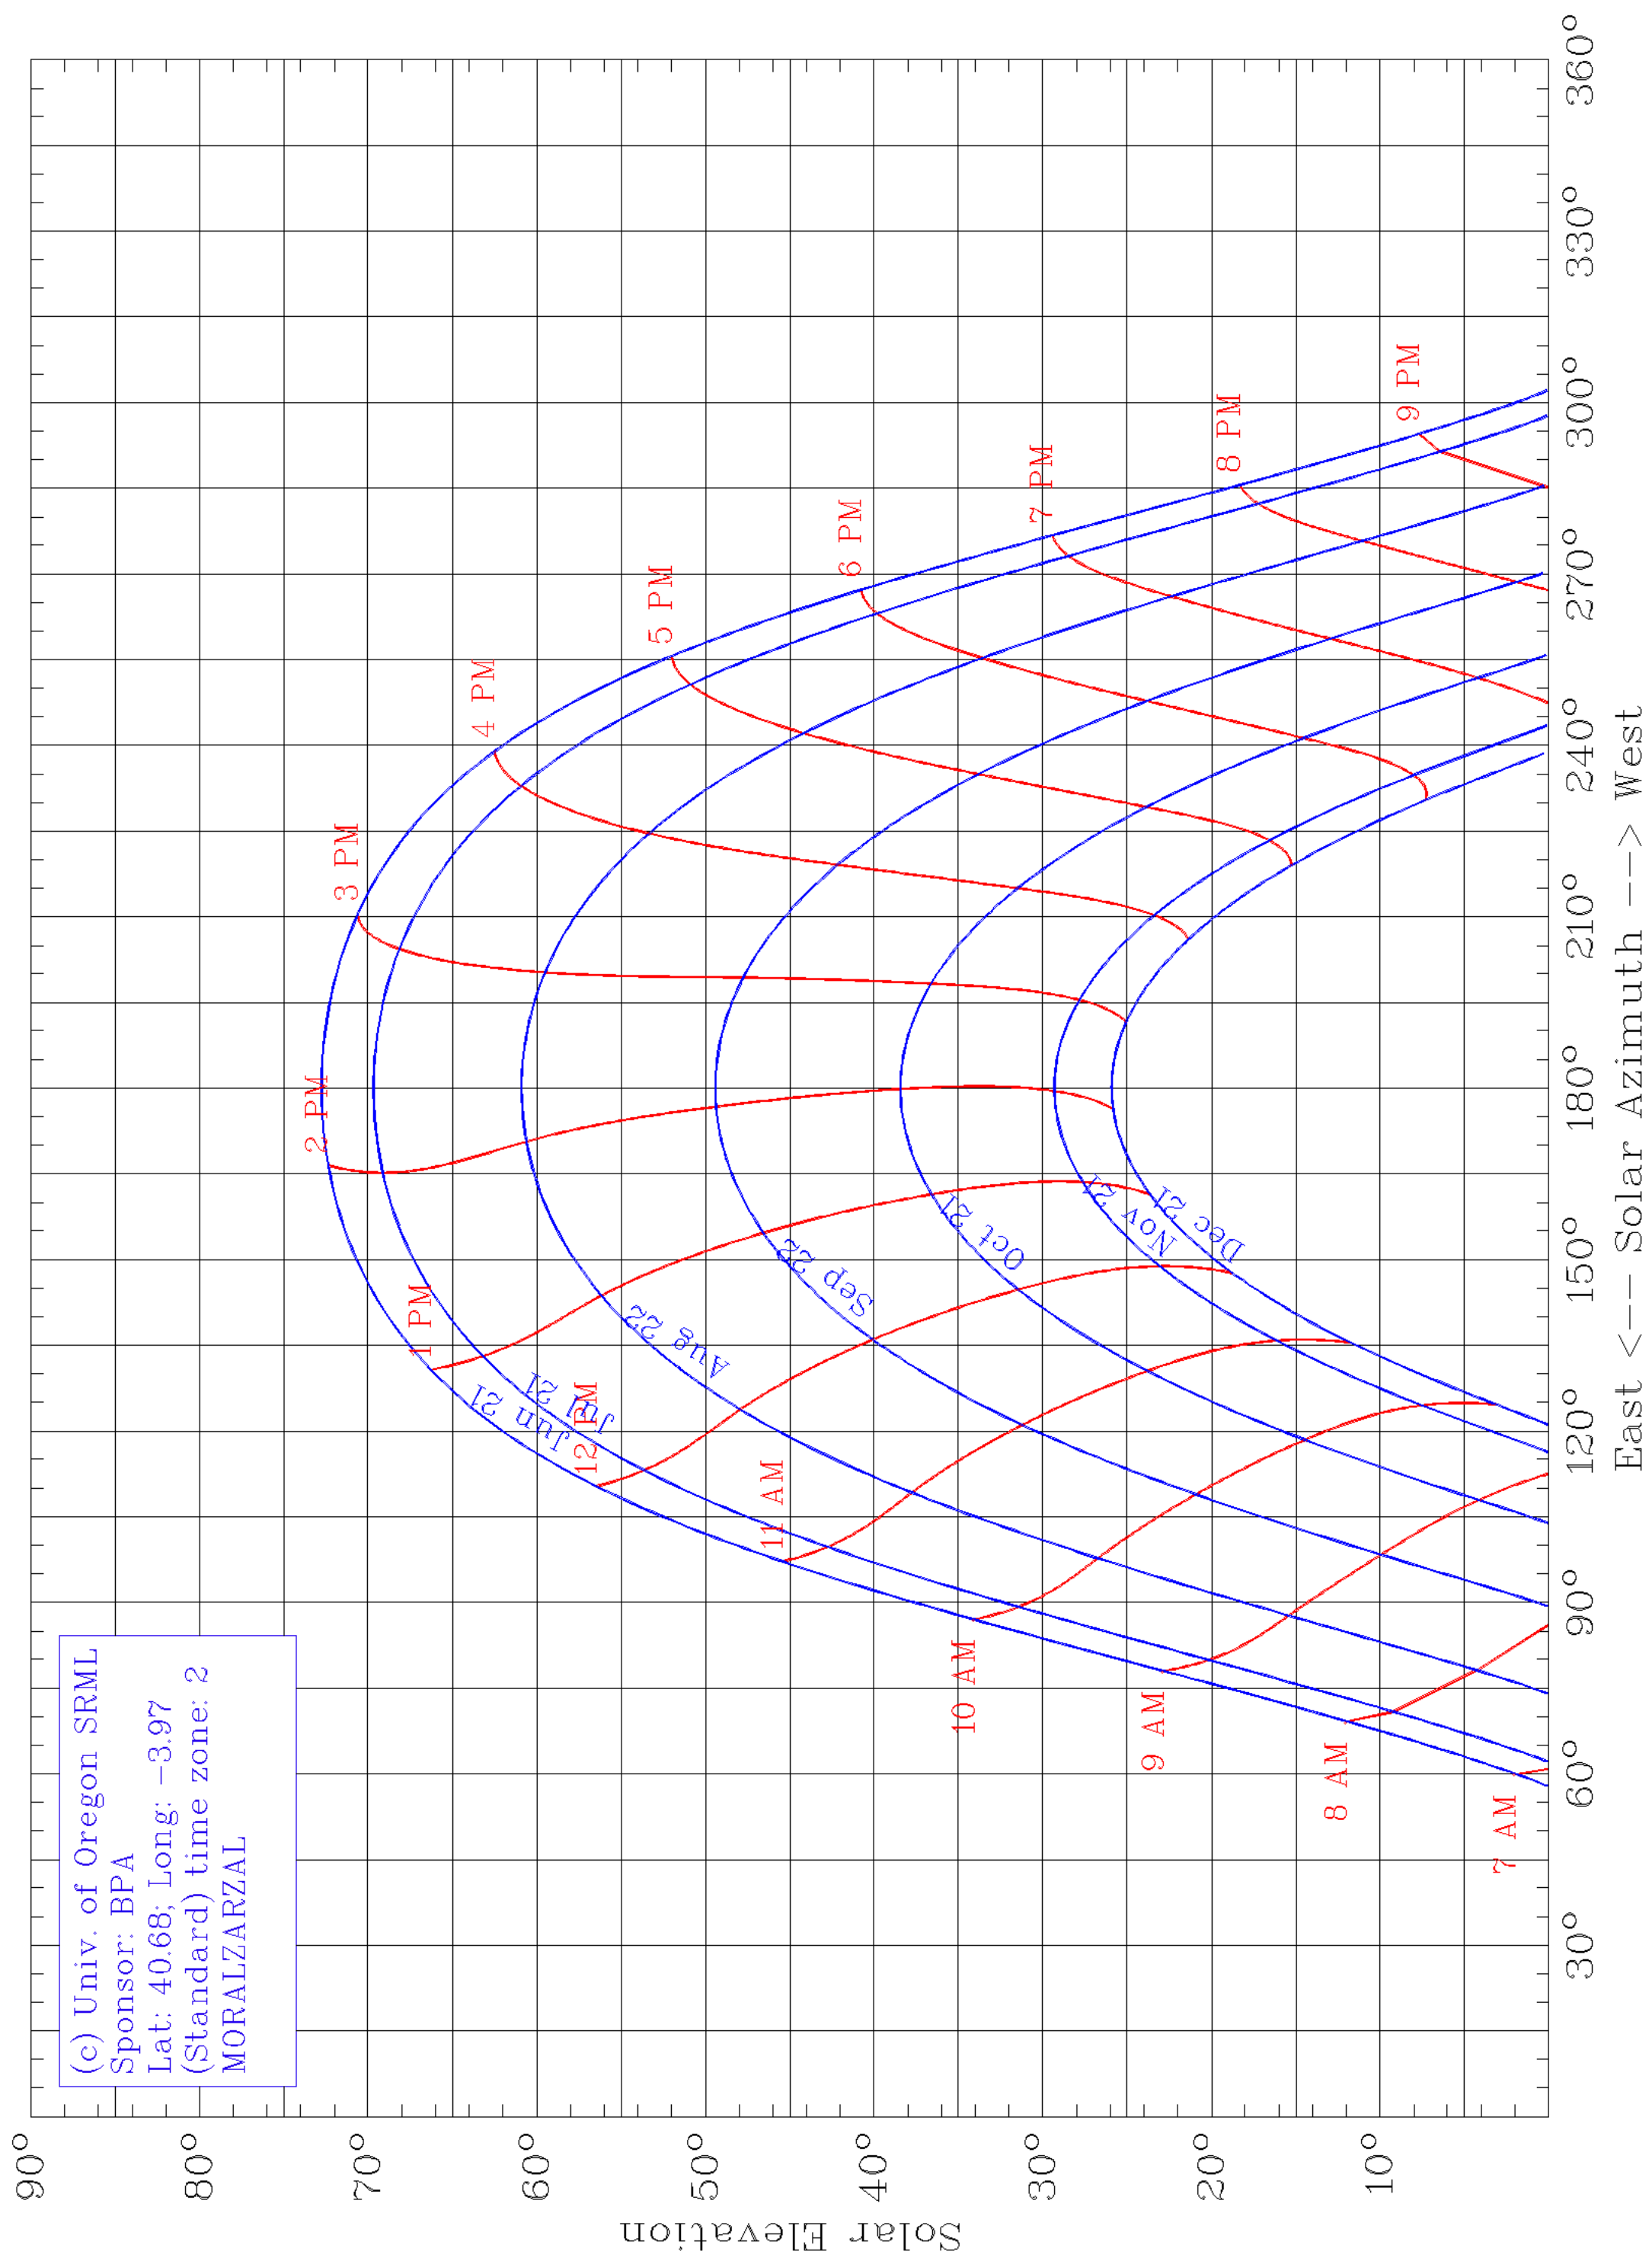

(c) Univ. of Oregon SRML
Sponsor: BPA
Lat: 40.68; Long: -3.97
(Standard) time zone: 2
MORALZARZAL

East <--- Solar Azimuth ---> West