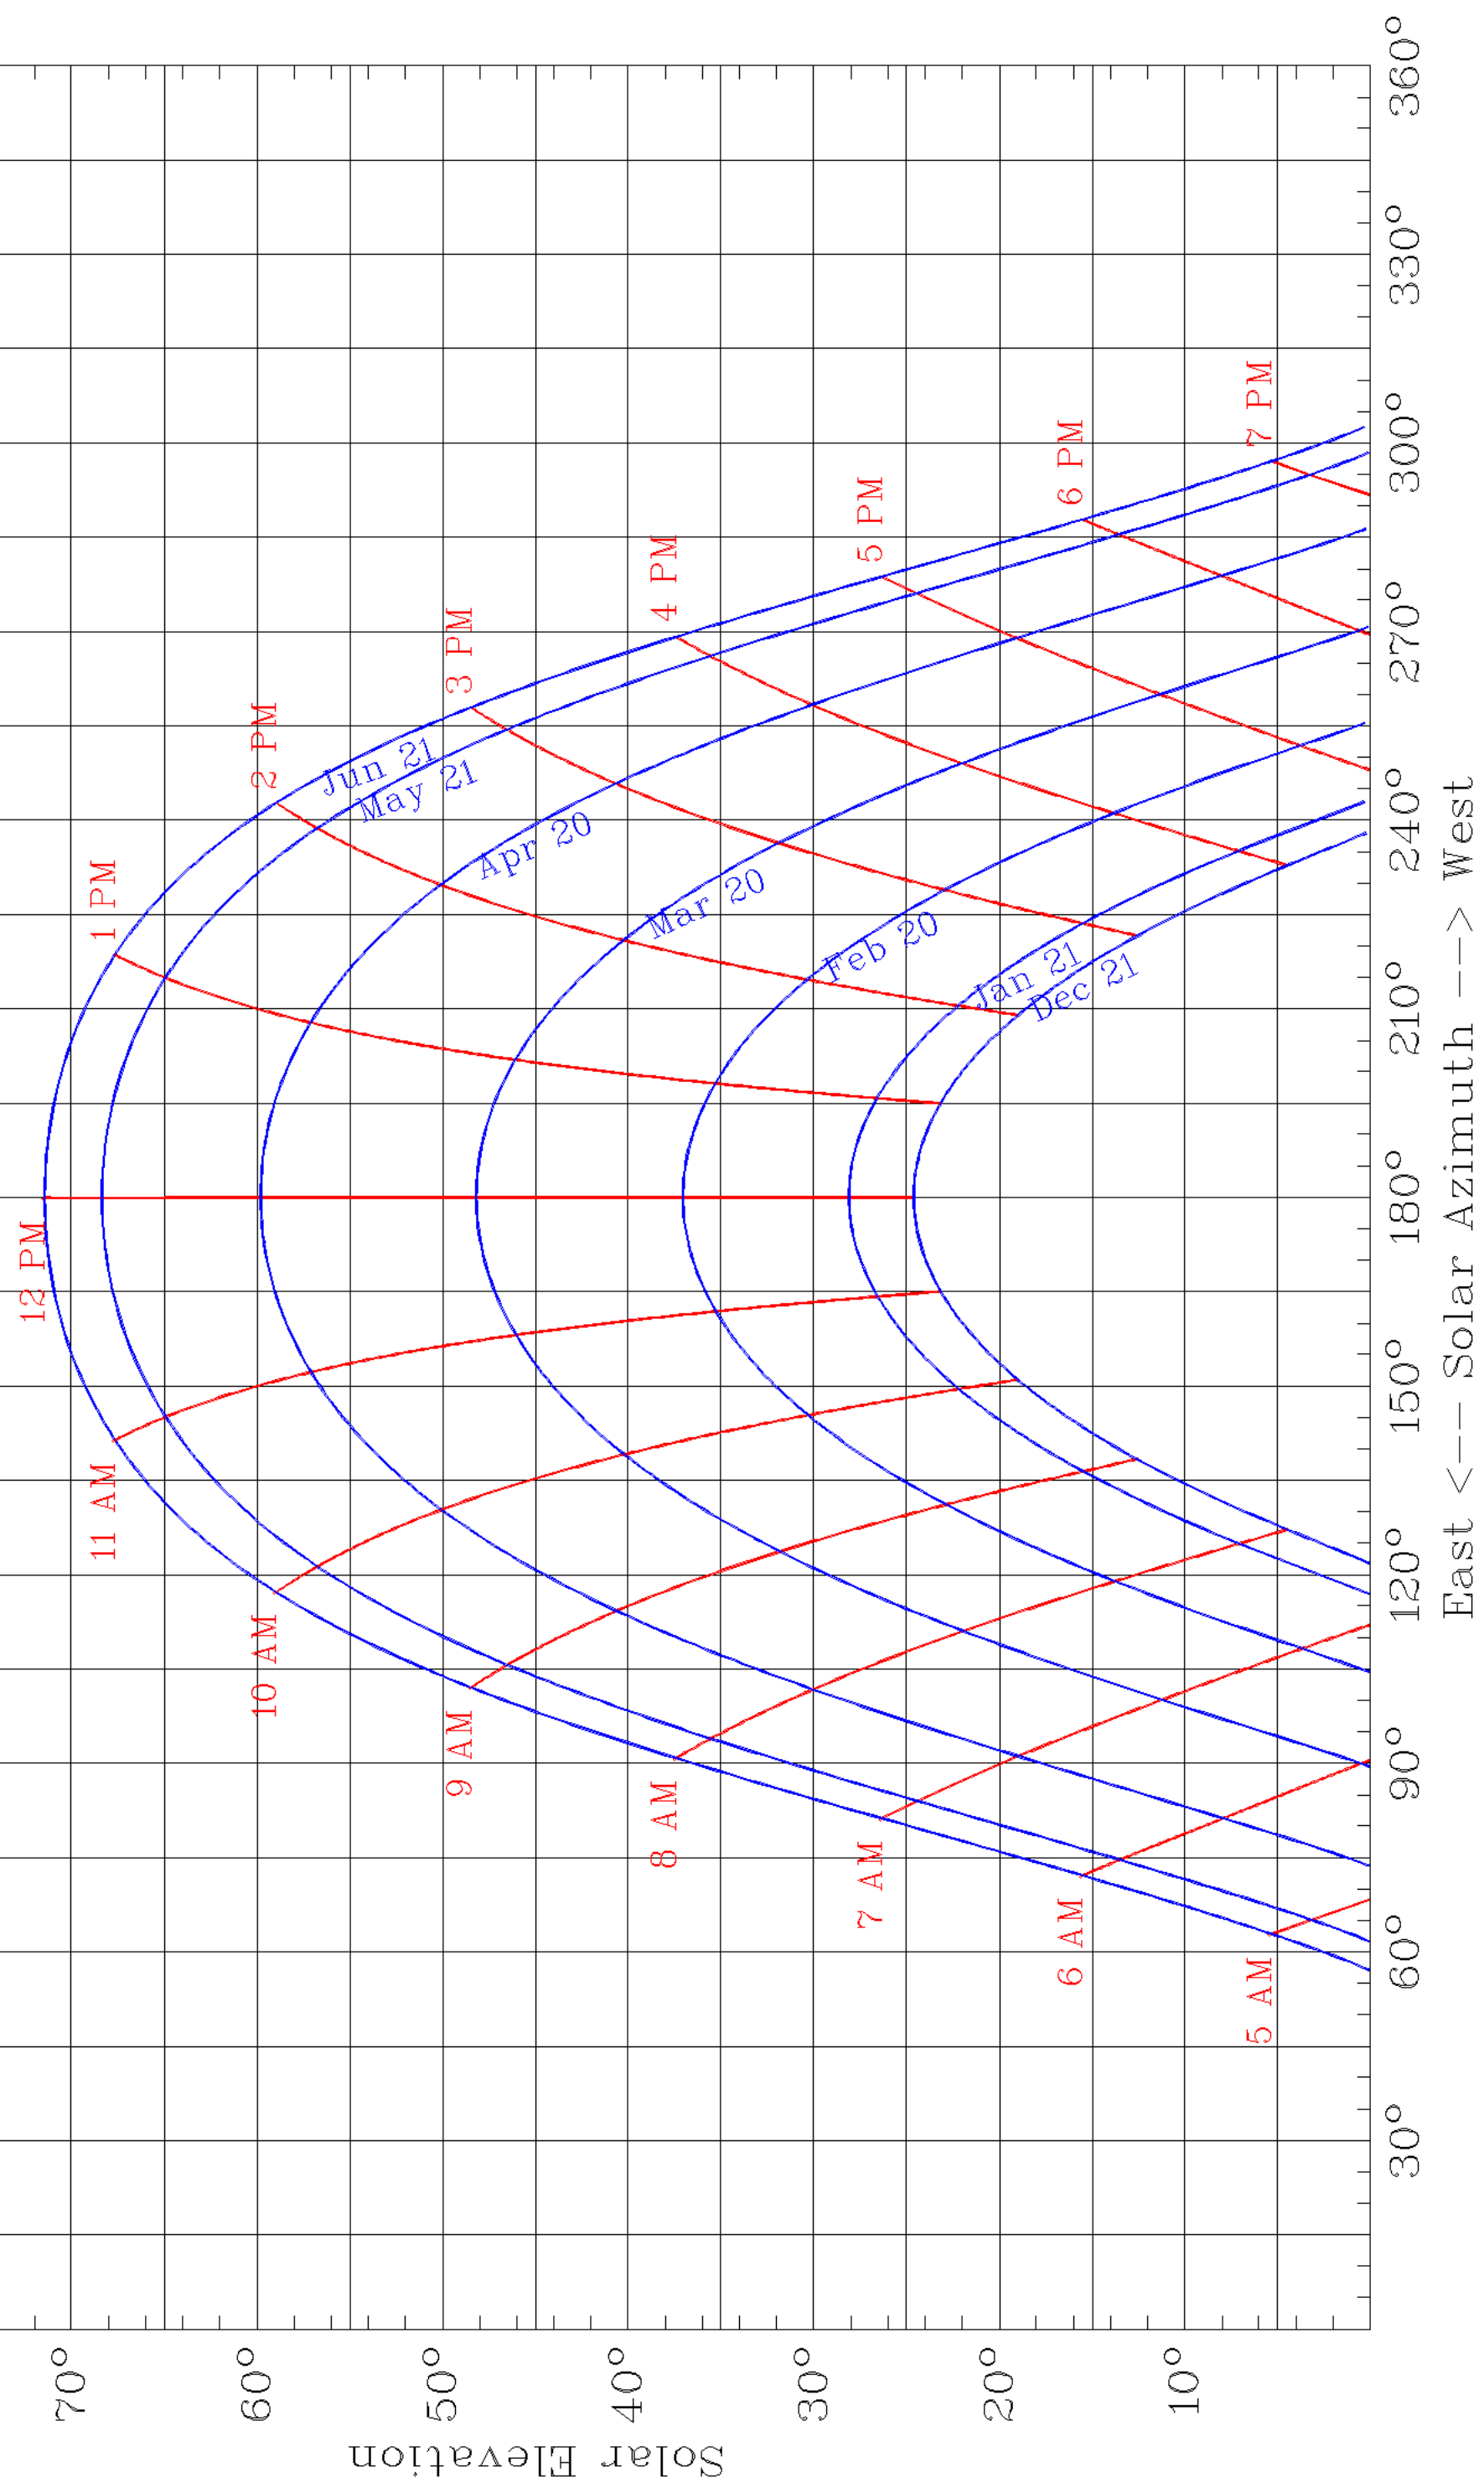

(c) Univ. of Oregon SRML  
Sponsor: ETO  
Lat: 41.99; Long: -74.12  
(Solar) time zone: -5  
West Hurley, NY  
Sun Path Chart

East <--- Solar Azimuth ---> West