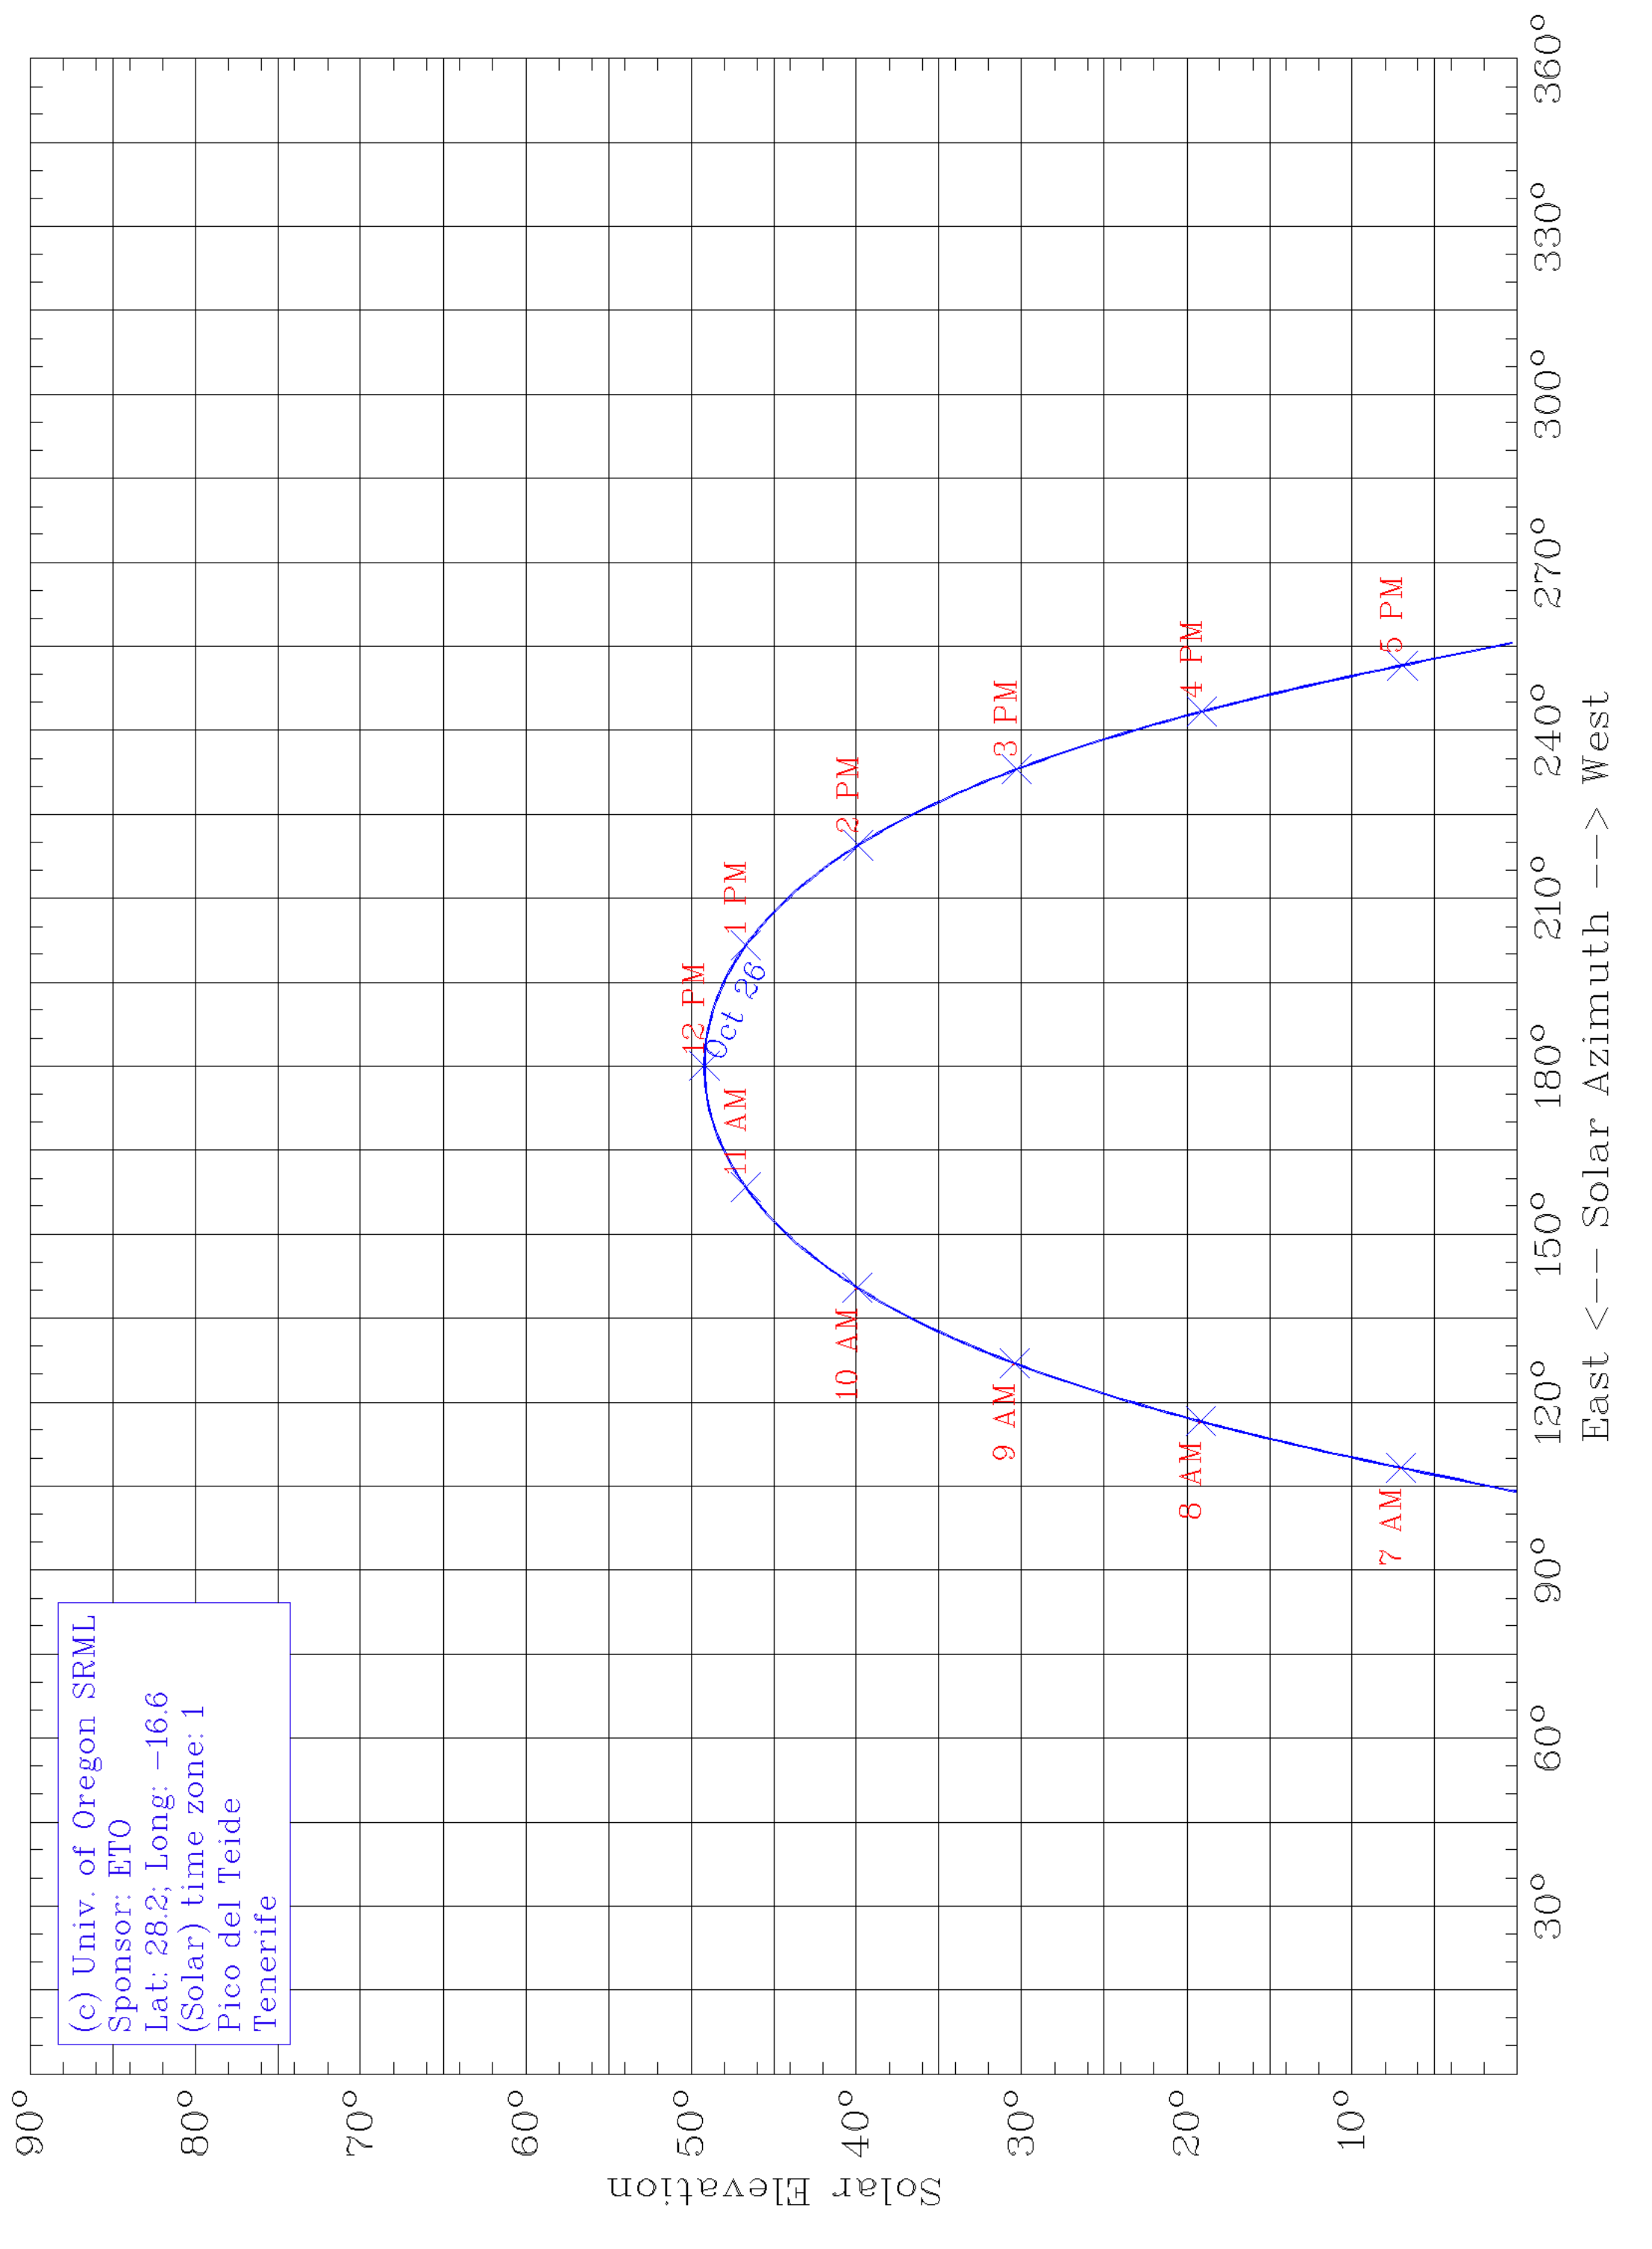

(c) Univ. of Oregon SRML
Sponsor: ETO
Lat: 28.2; Long: -16.6
(Solar) time zone: 1
Pico del Teide
Tenerife

East <--- Solar Azimuth ---> West