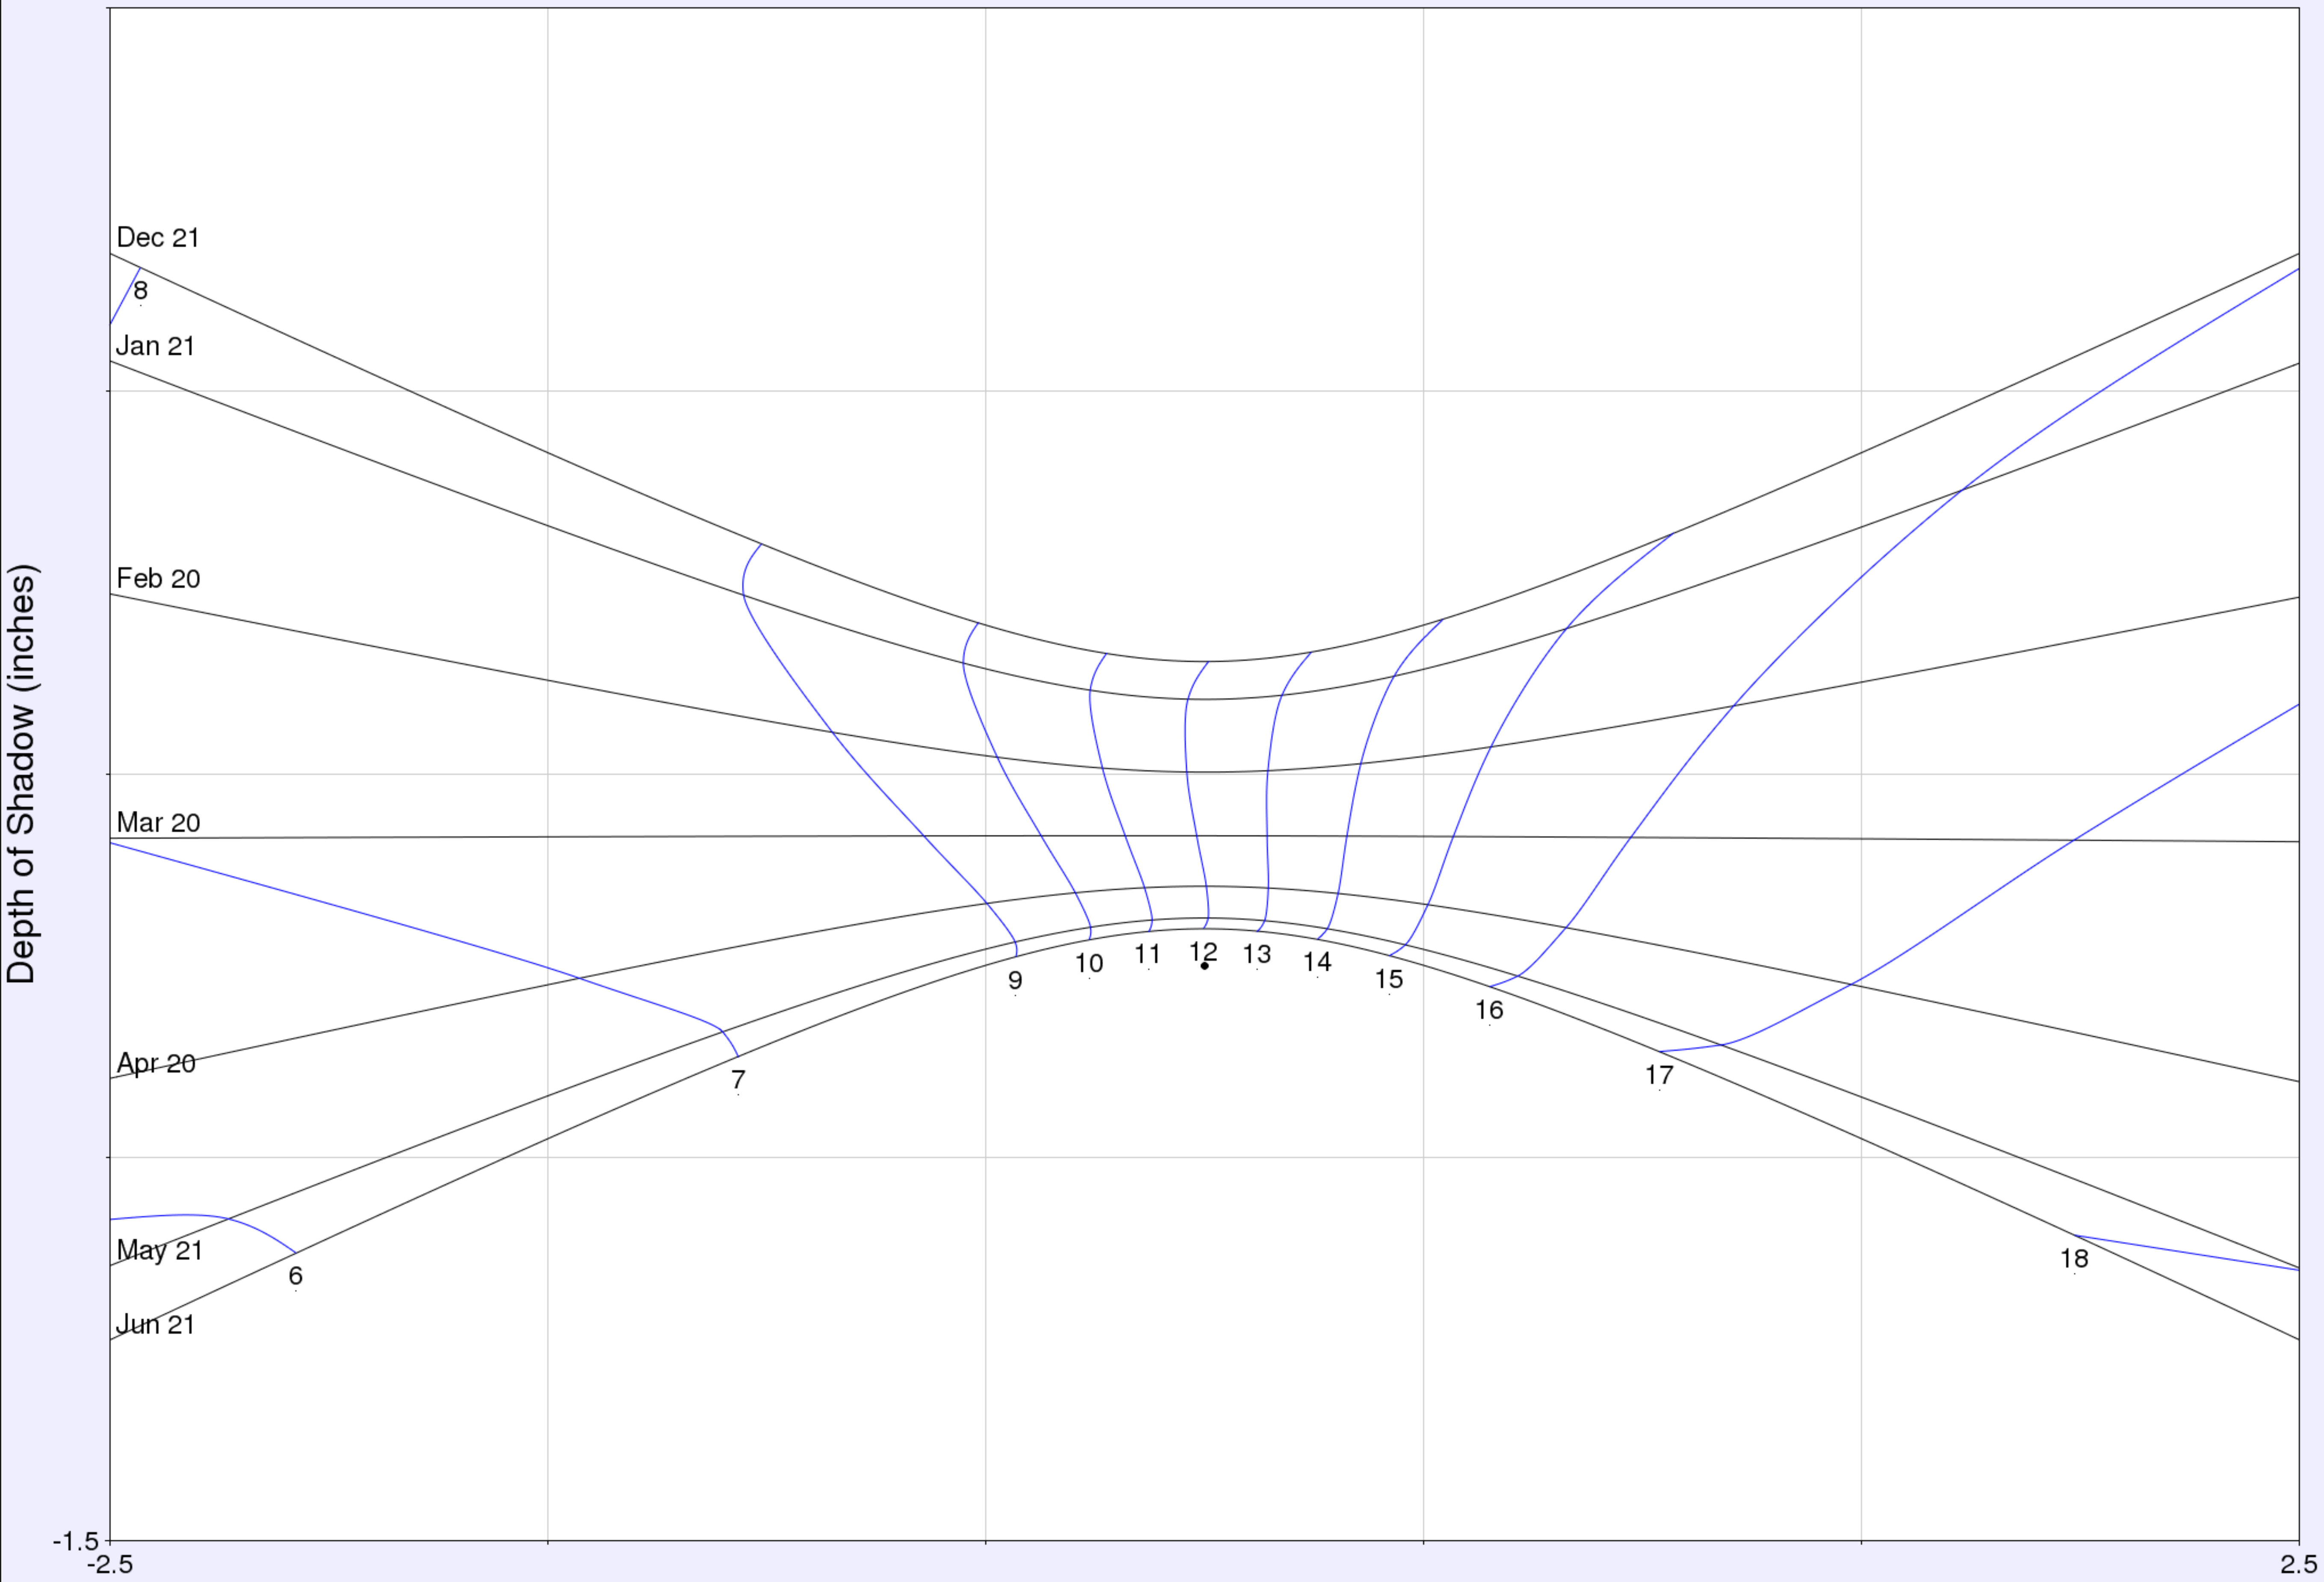

Extent of shadow for a .5 inches pole

(c) UO Solar Radiation Monitoring Lab
Sponsor: BPA

West <-- Horizontal Distance (inches) --> East

Latitude: 34.39
Longitude: -119.9
Time zone: UTC-8
Hour lines indicate local standard time.