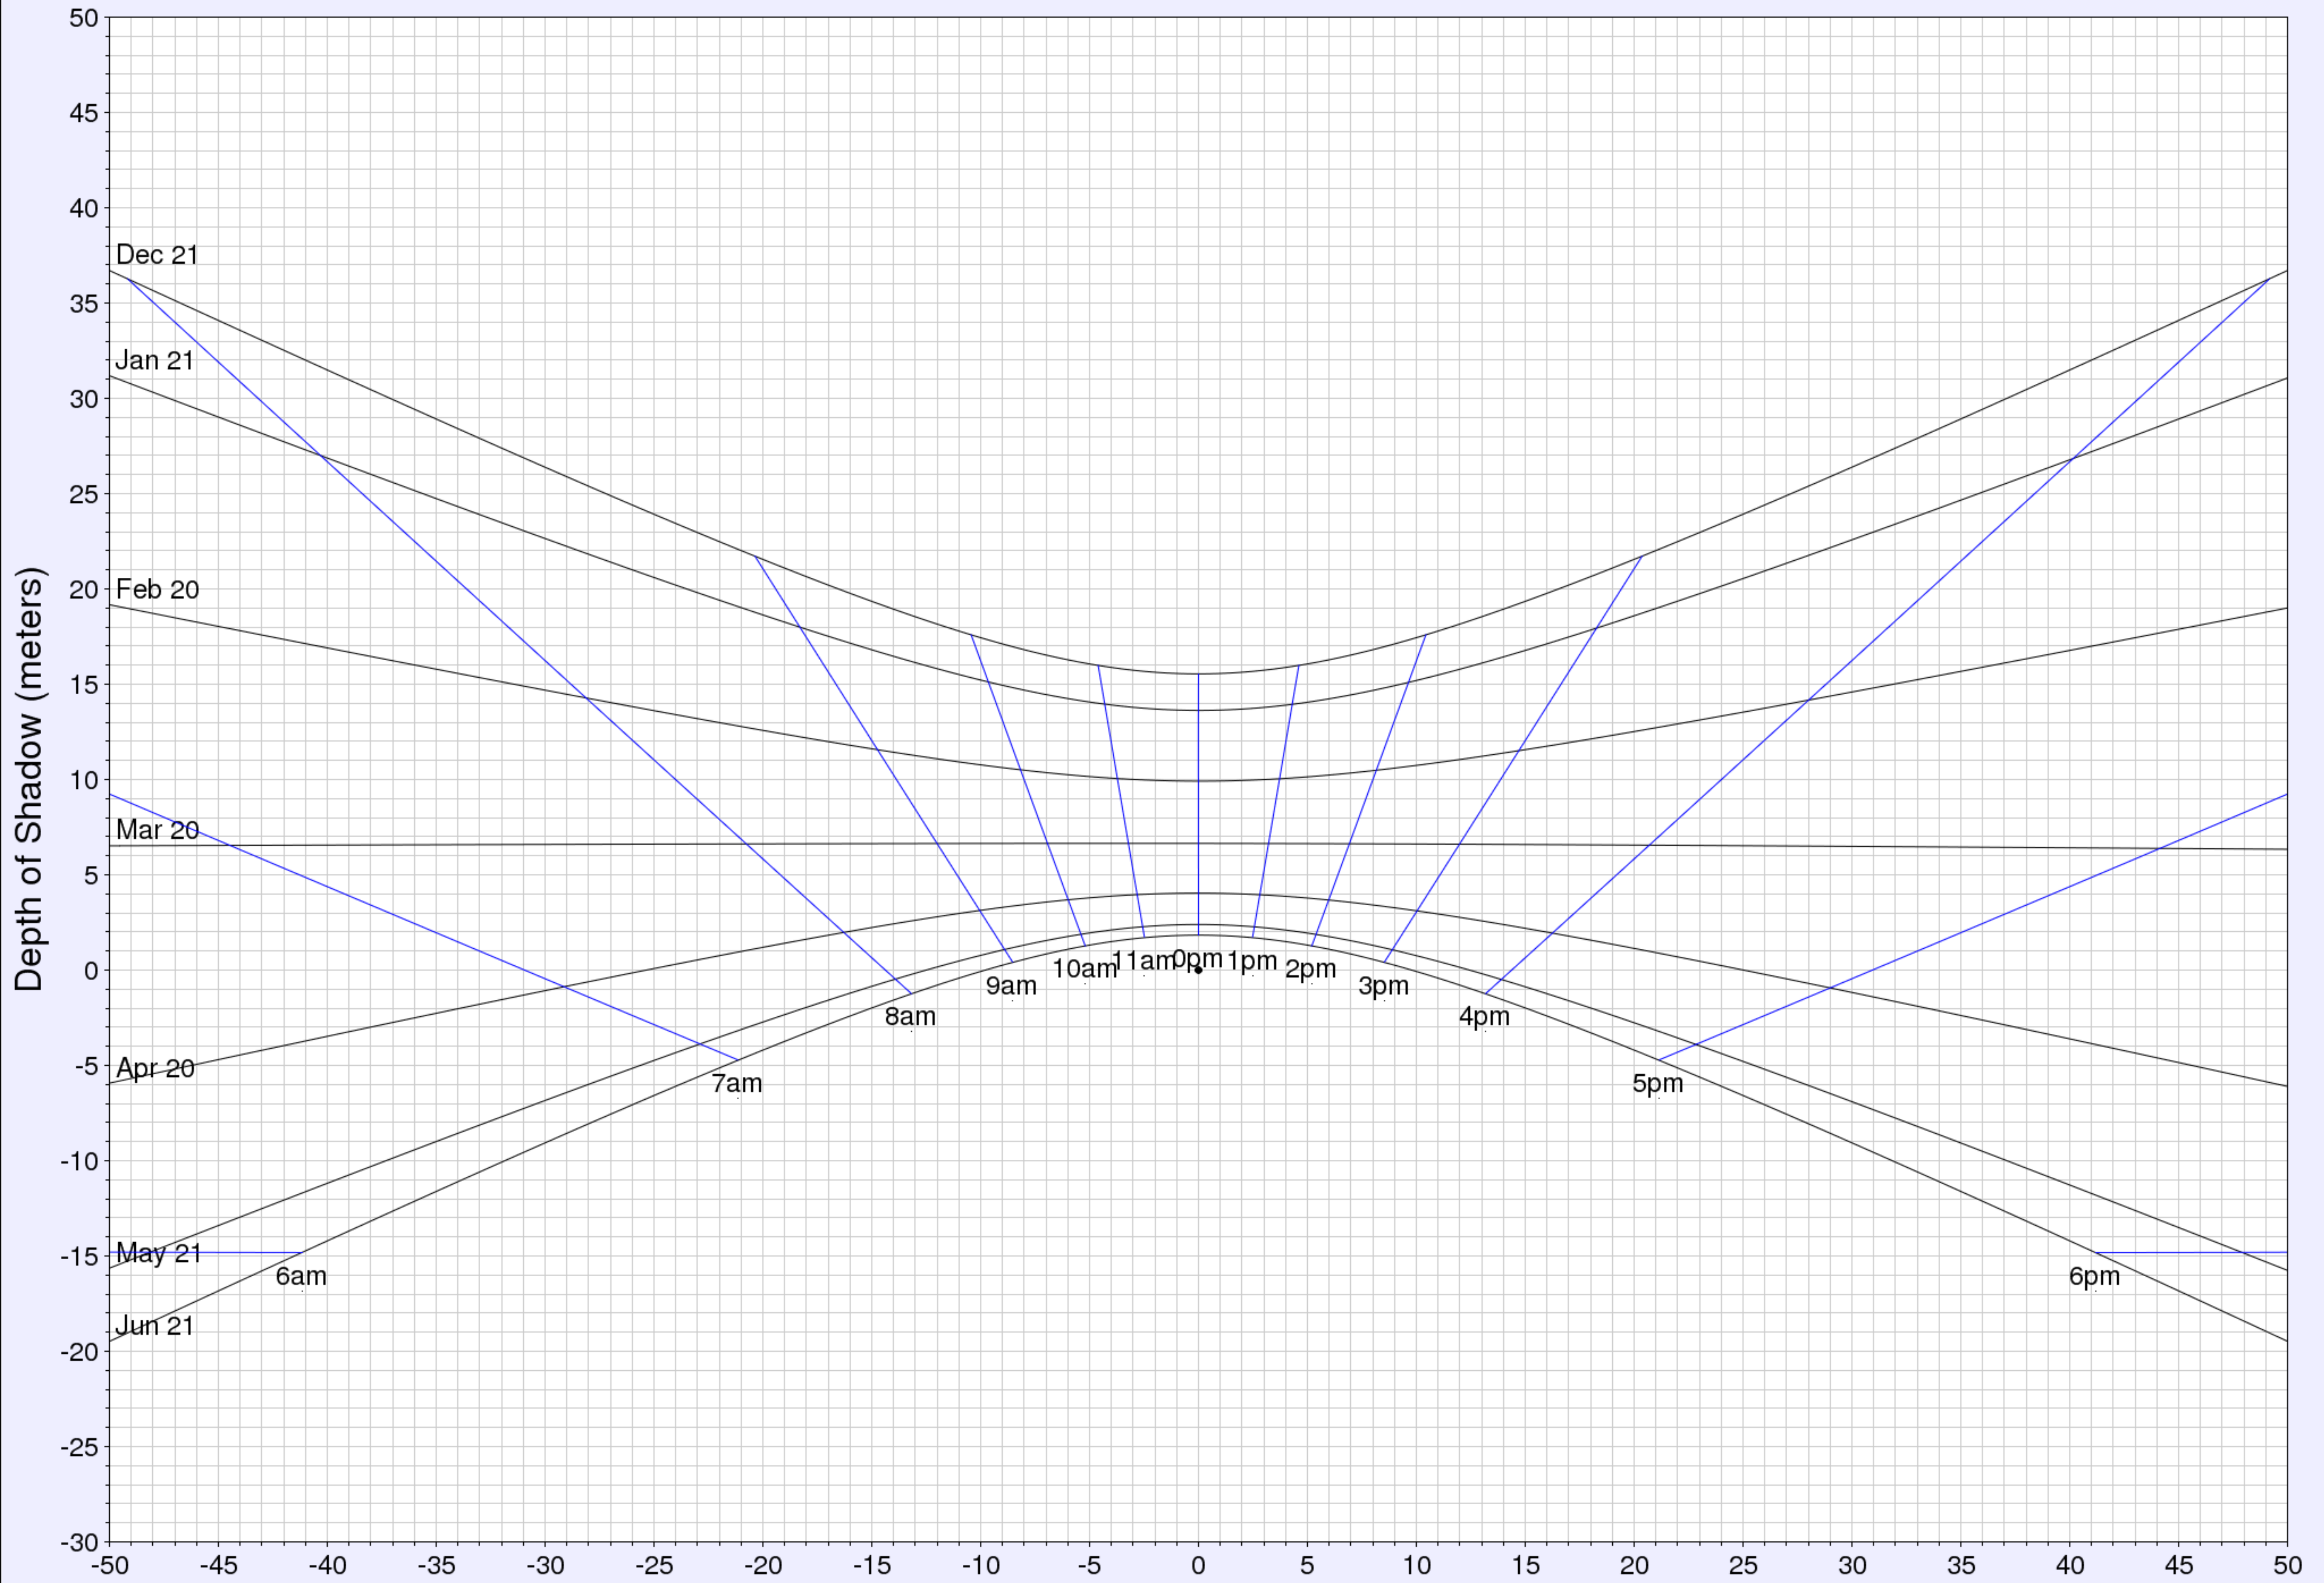

# Extent of shadow for a 10.0 m pole

(c) UO Solar Radiation Monitoring Lab  
Sponsor: ETO

West <-- Horizontal Distance (meters) --> East

Latitude: 33.83  
Longitude: -118.17  
Time zone: UTC-8  
Hour lines indicate local solar time.