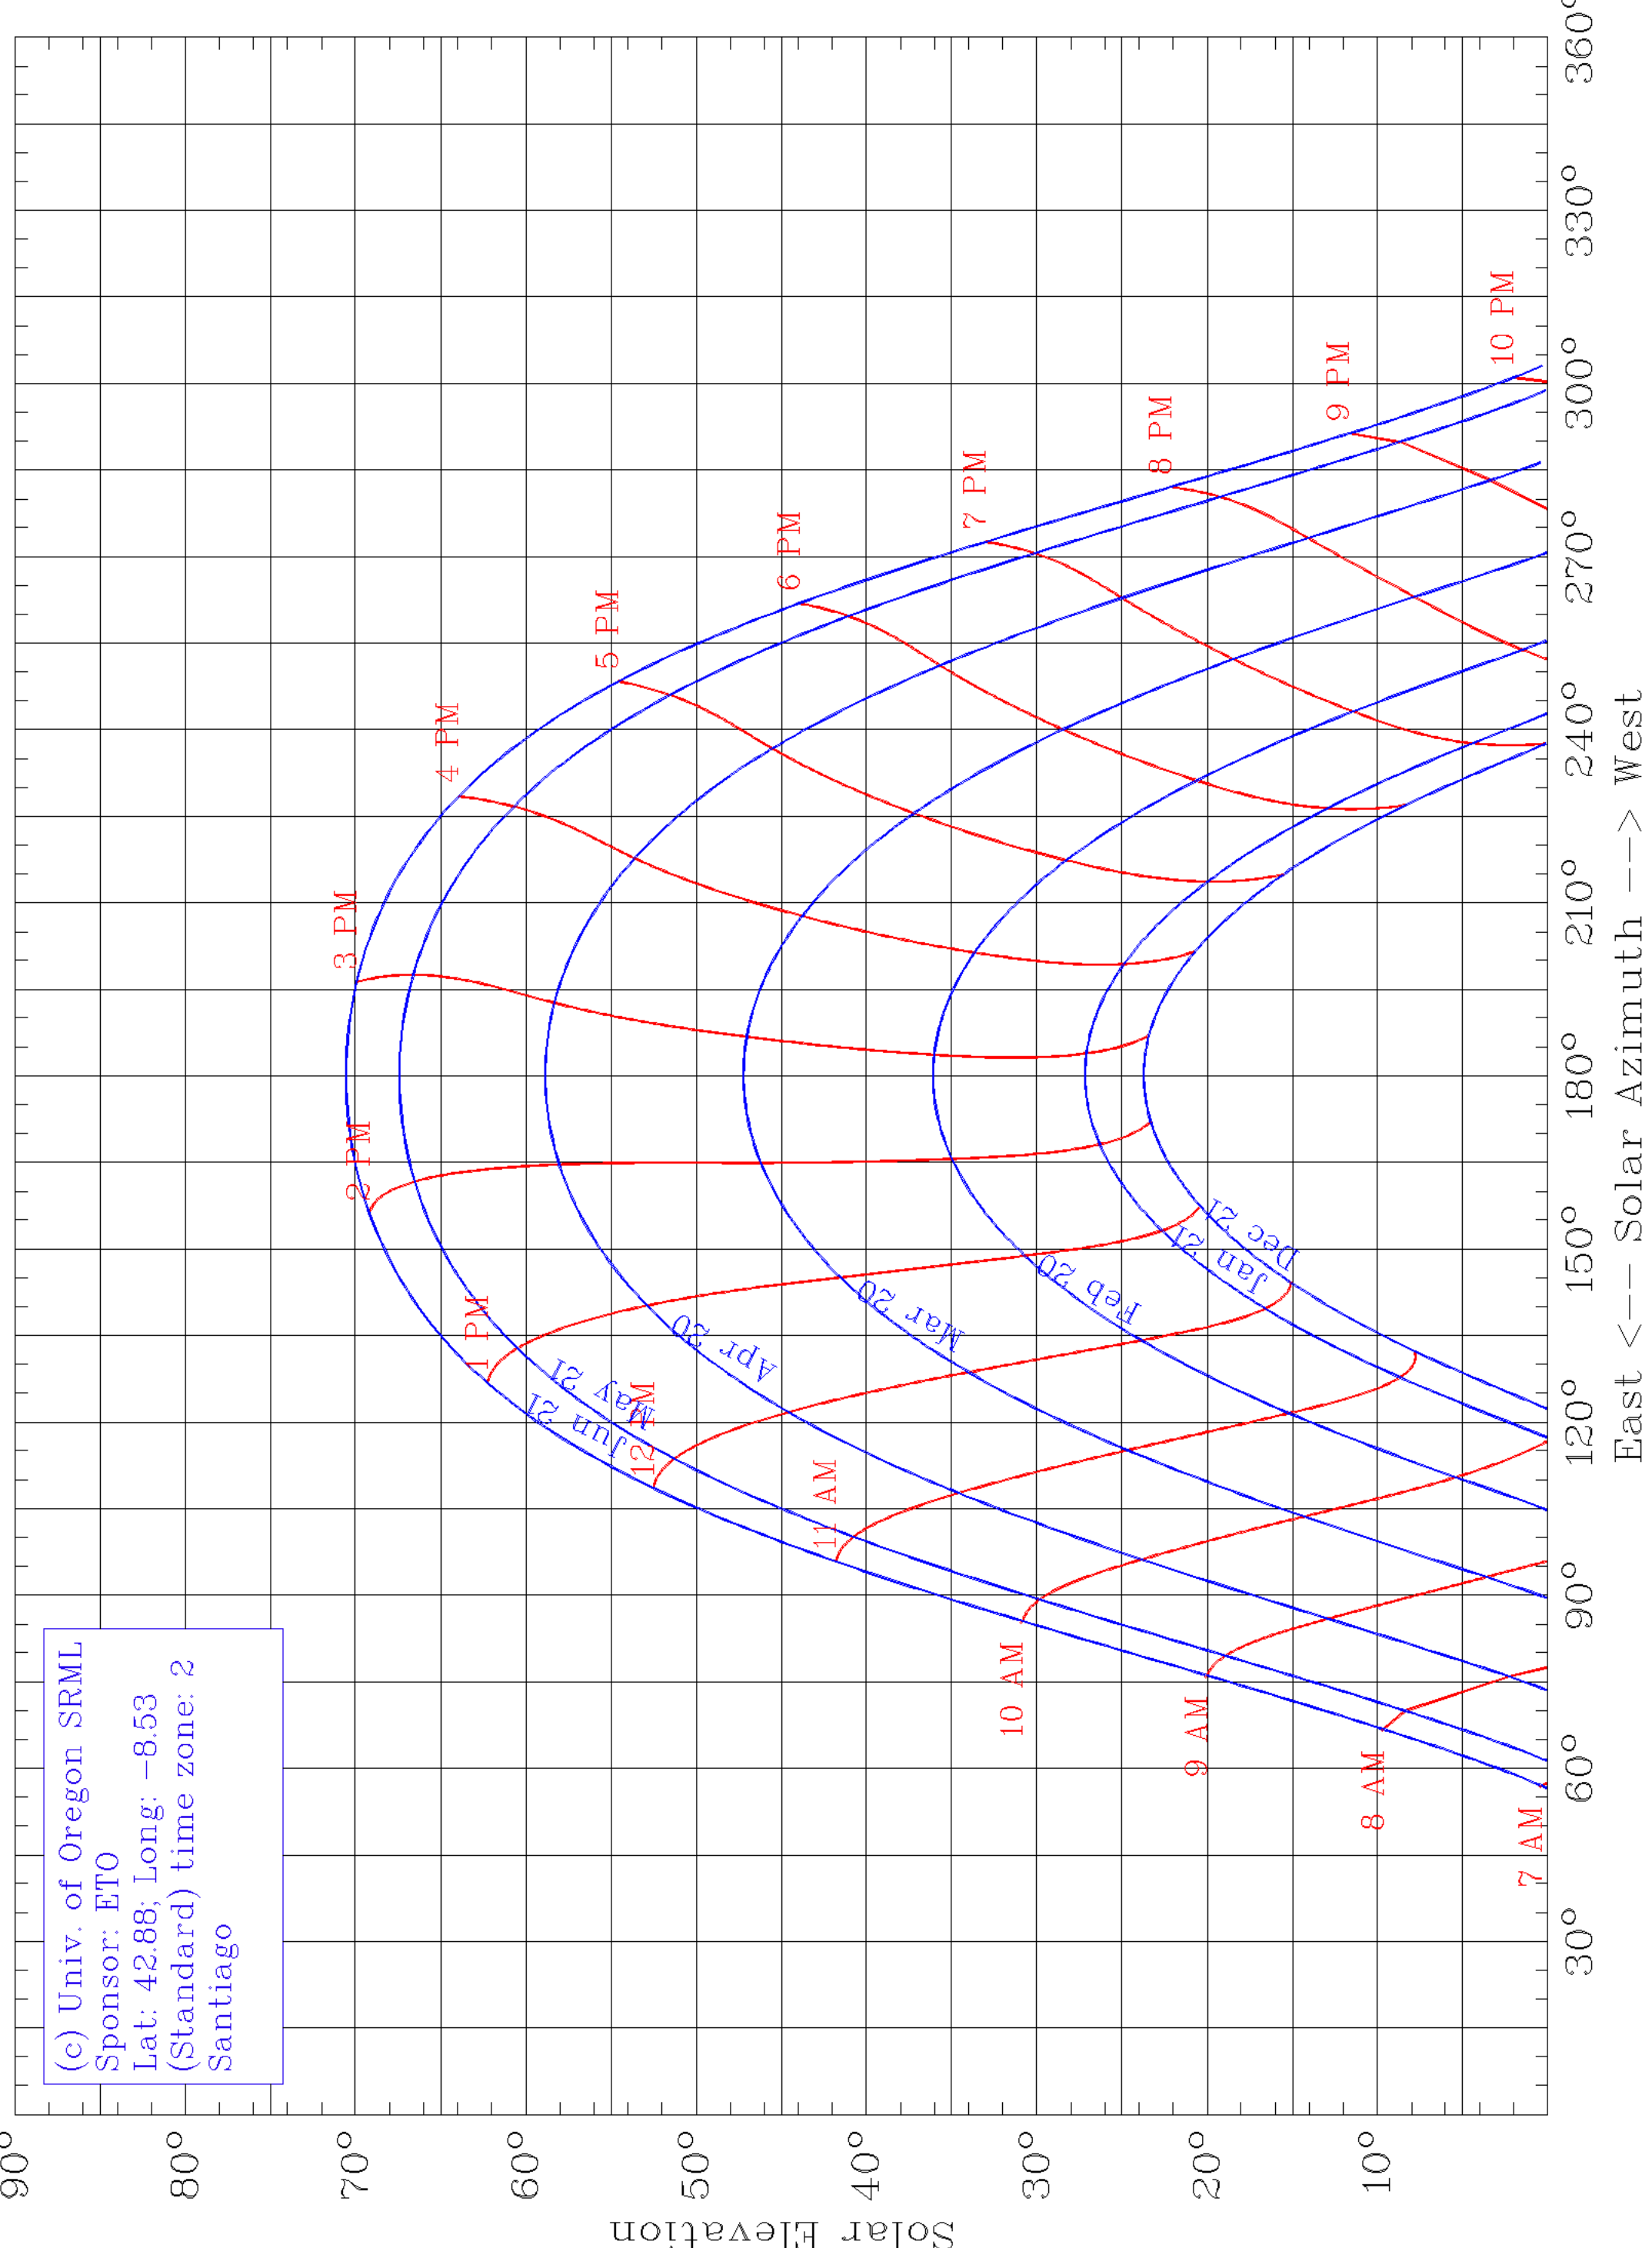

(c) Univ. of Oregon SRML  
Sponsor: ETO  
Lat: 42.88; Long: -8.53  
(Standard) time zone: 2  
Santiago

East <--- Solar Azimuth ---> West