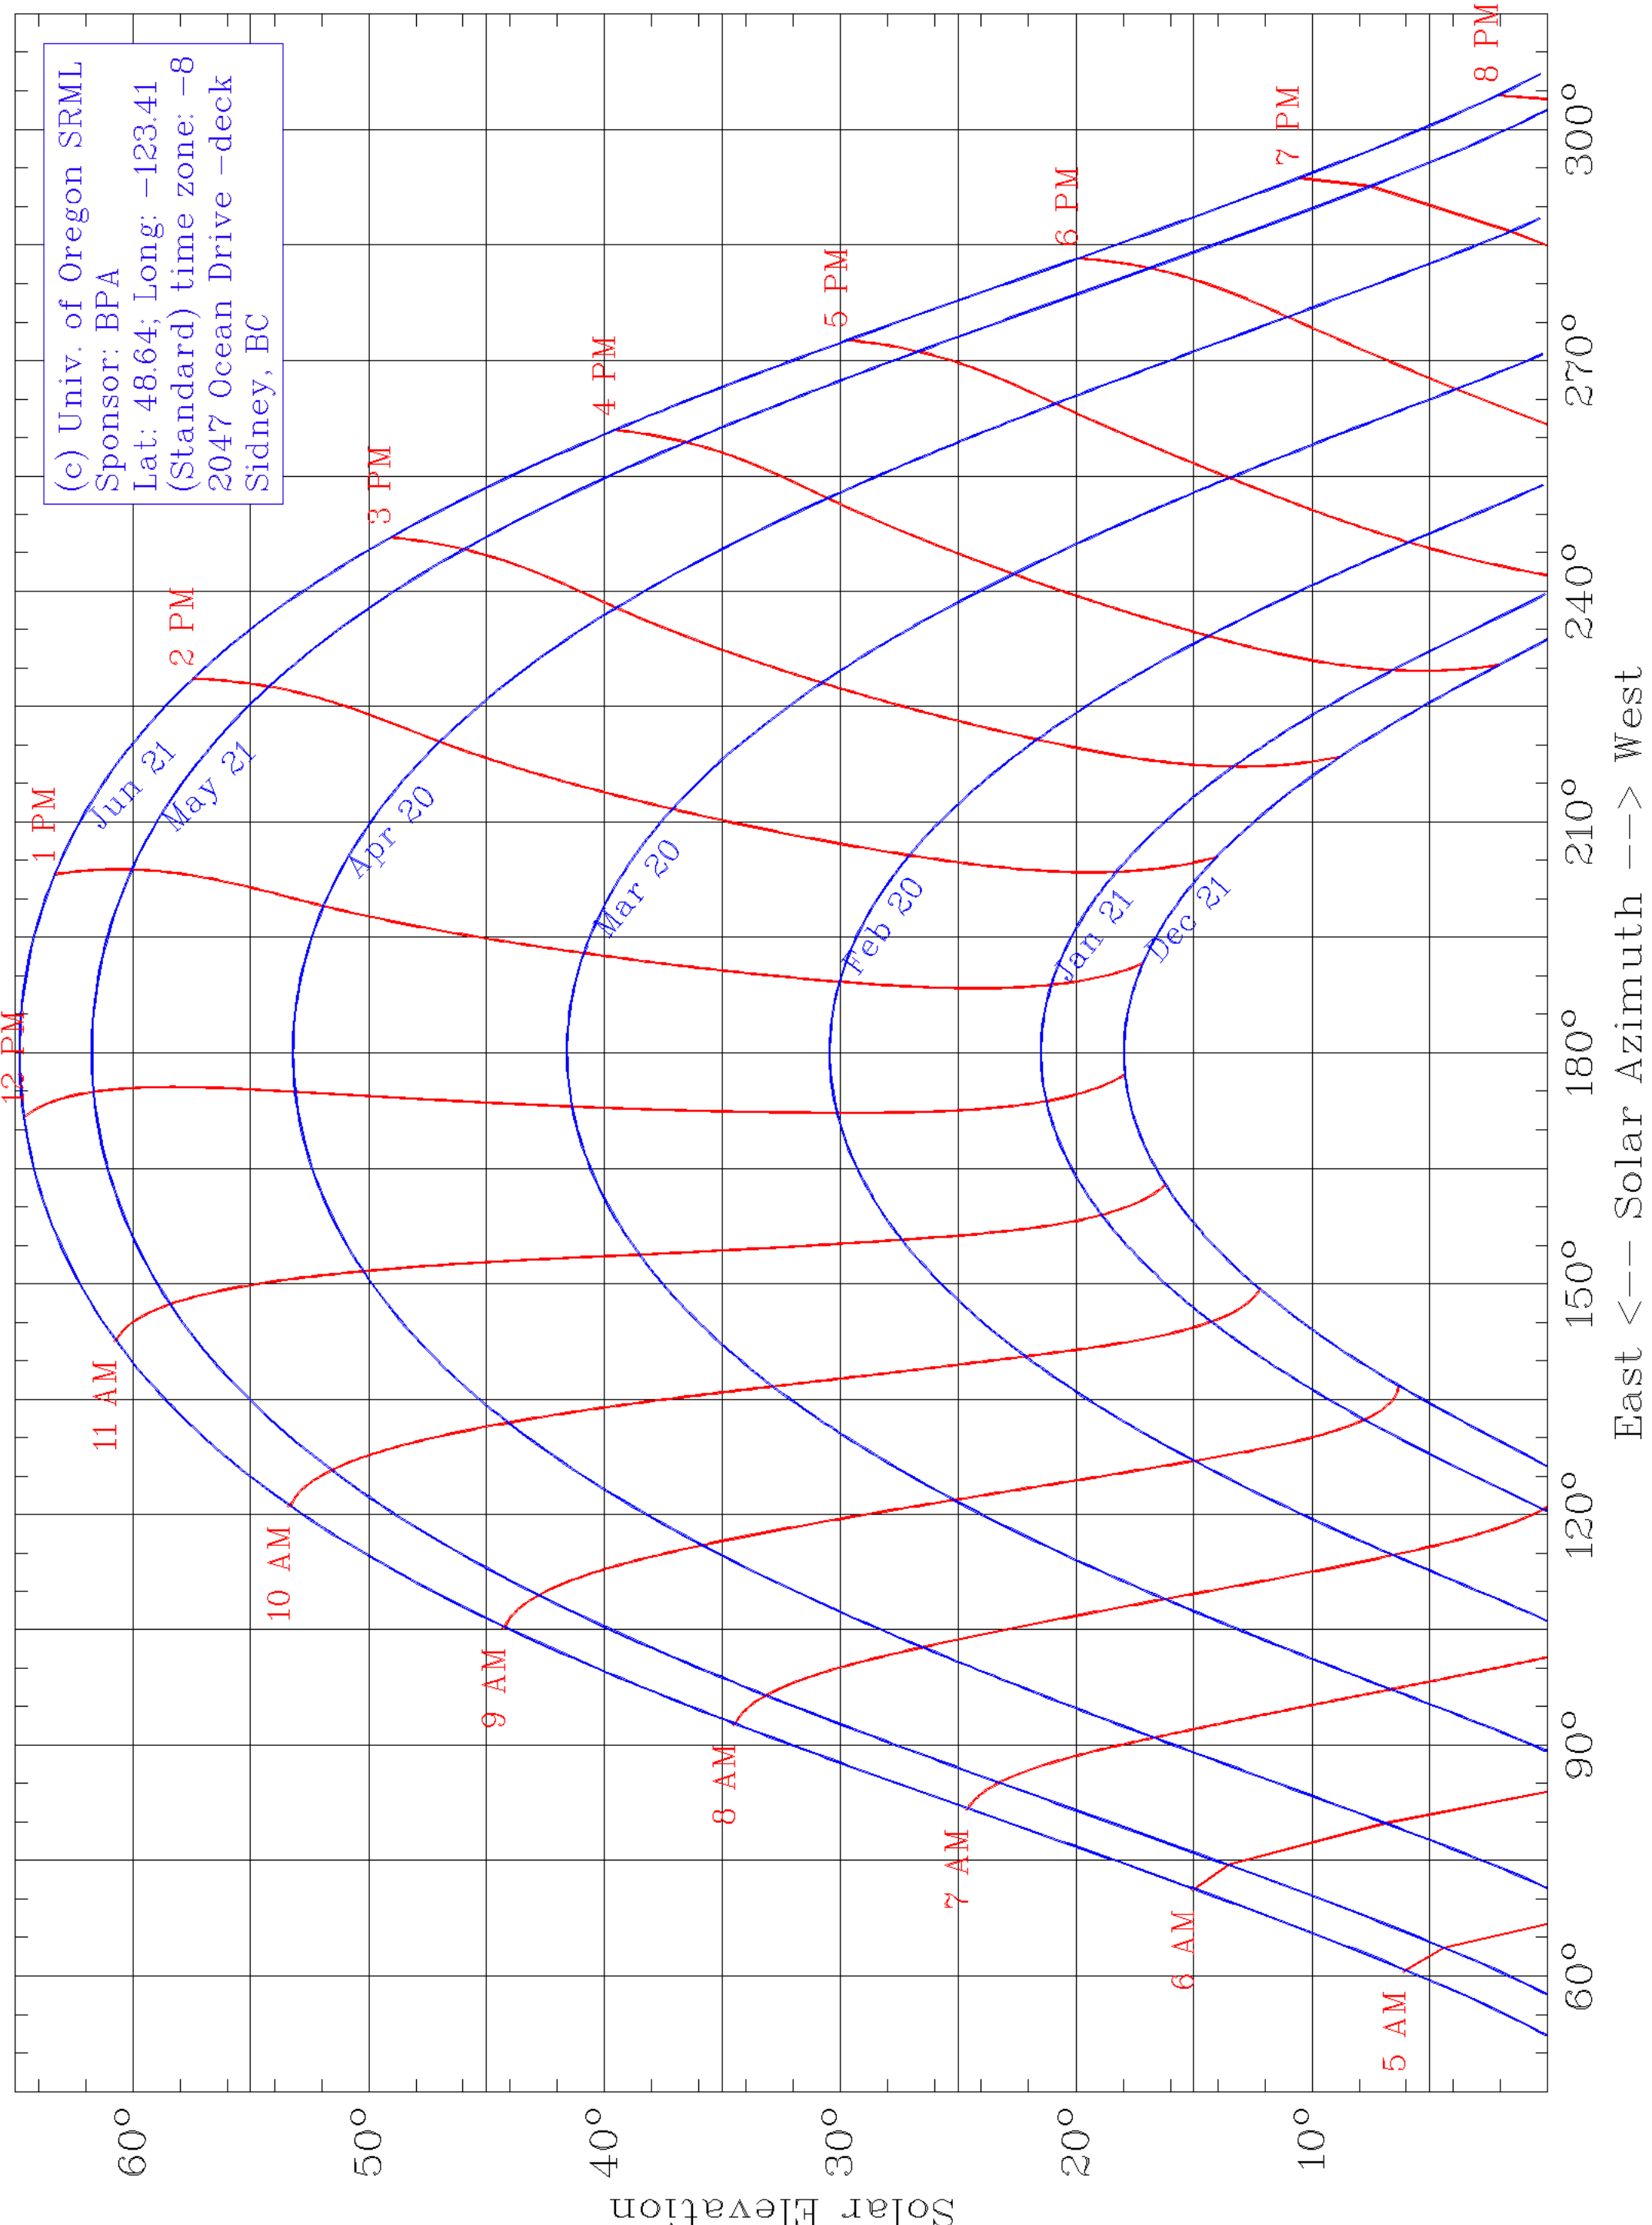

(c) Univ. of Oregon SRML
Sponsor: BPA
Lat: 48.64; Long: -123.41
(Standard) time zone: -8
2047 Ocean Drive -deck
Sidney, BC

East <--- Solar Azimuth ---> West