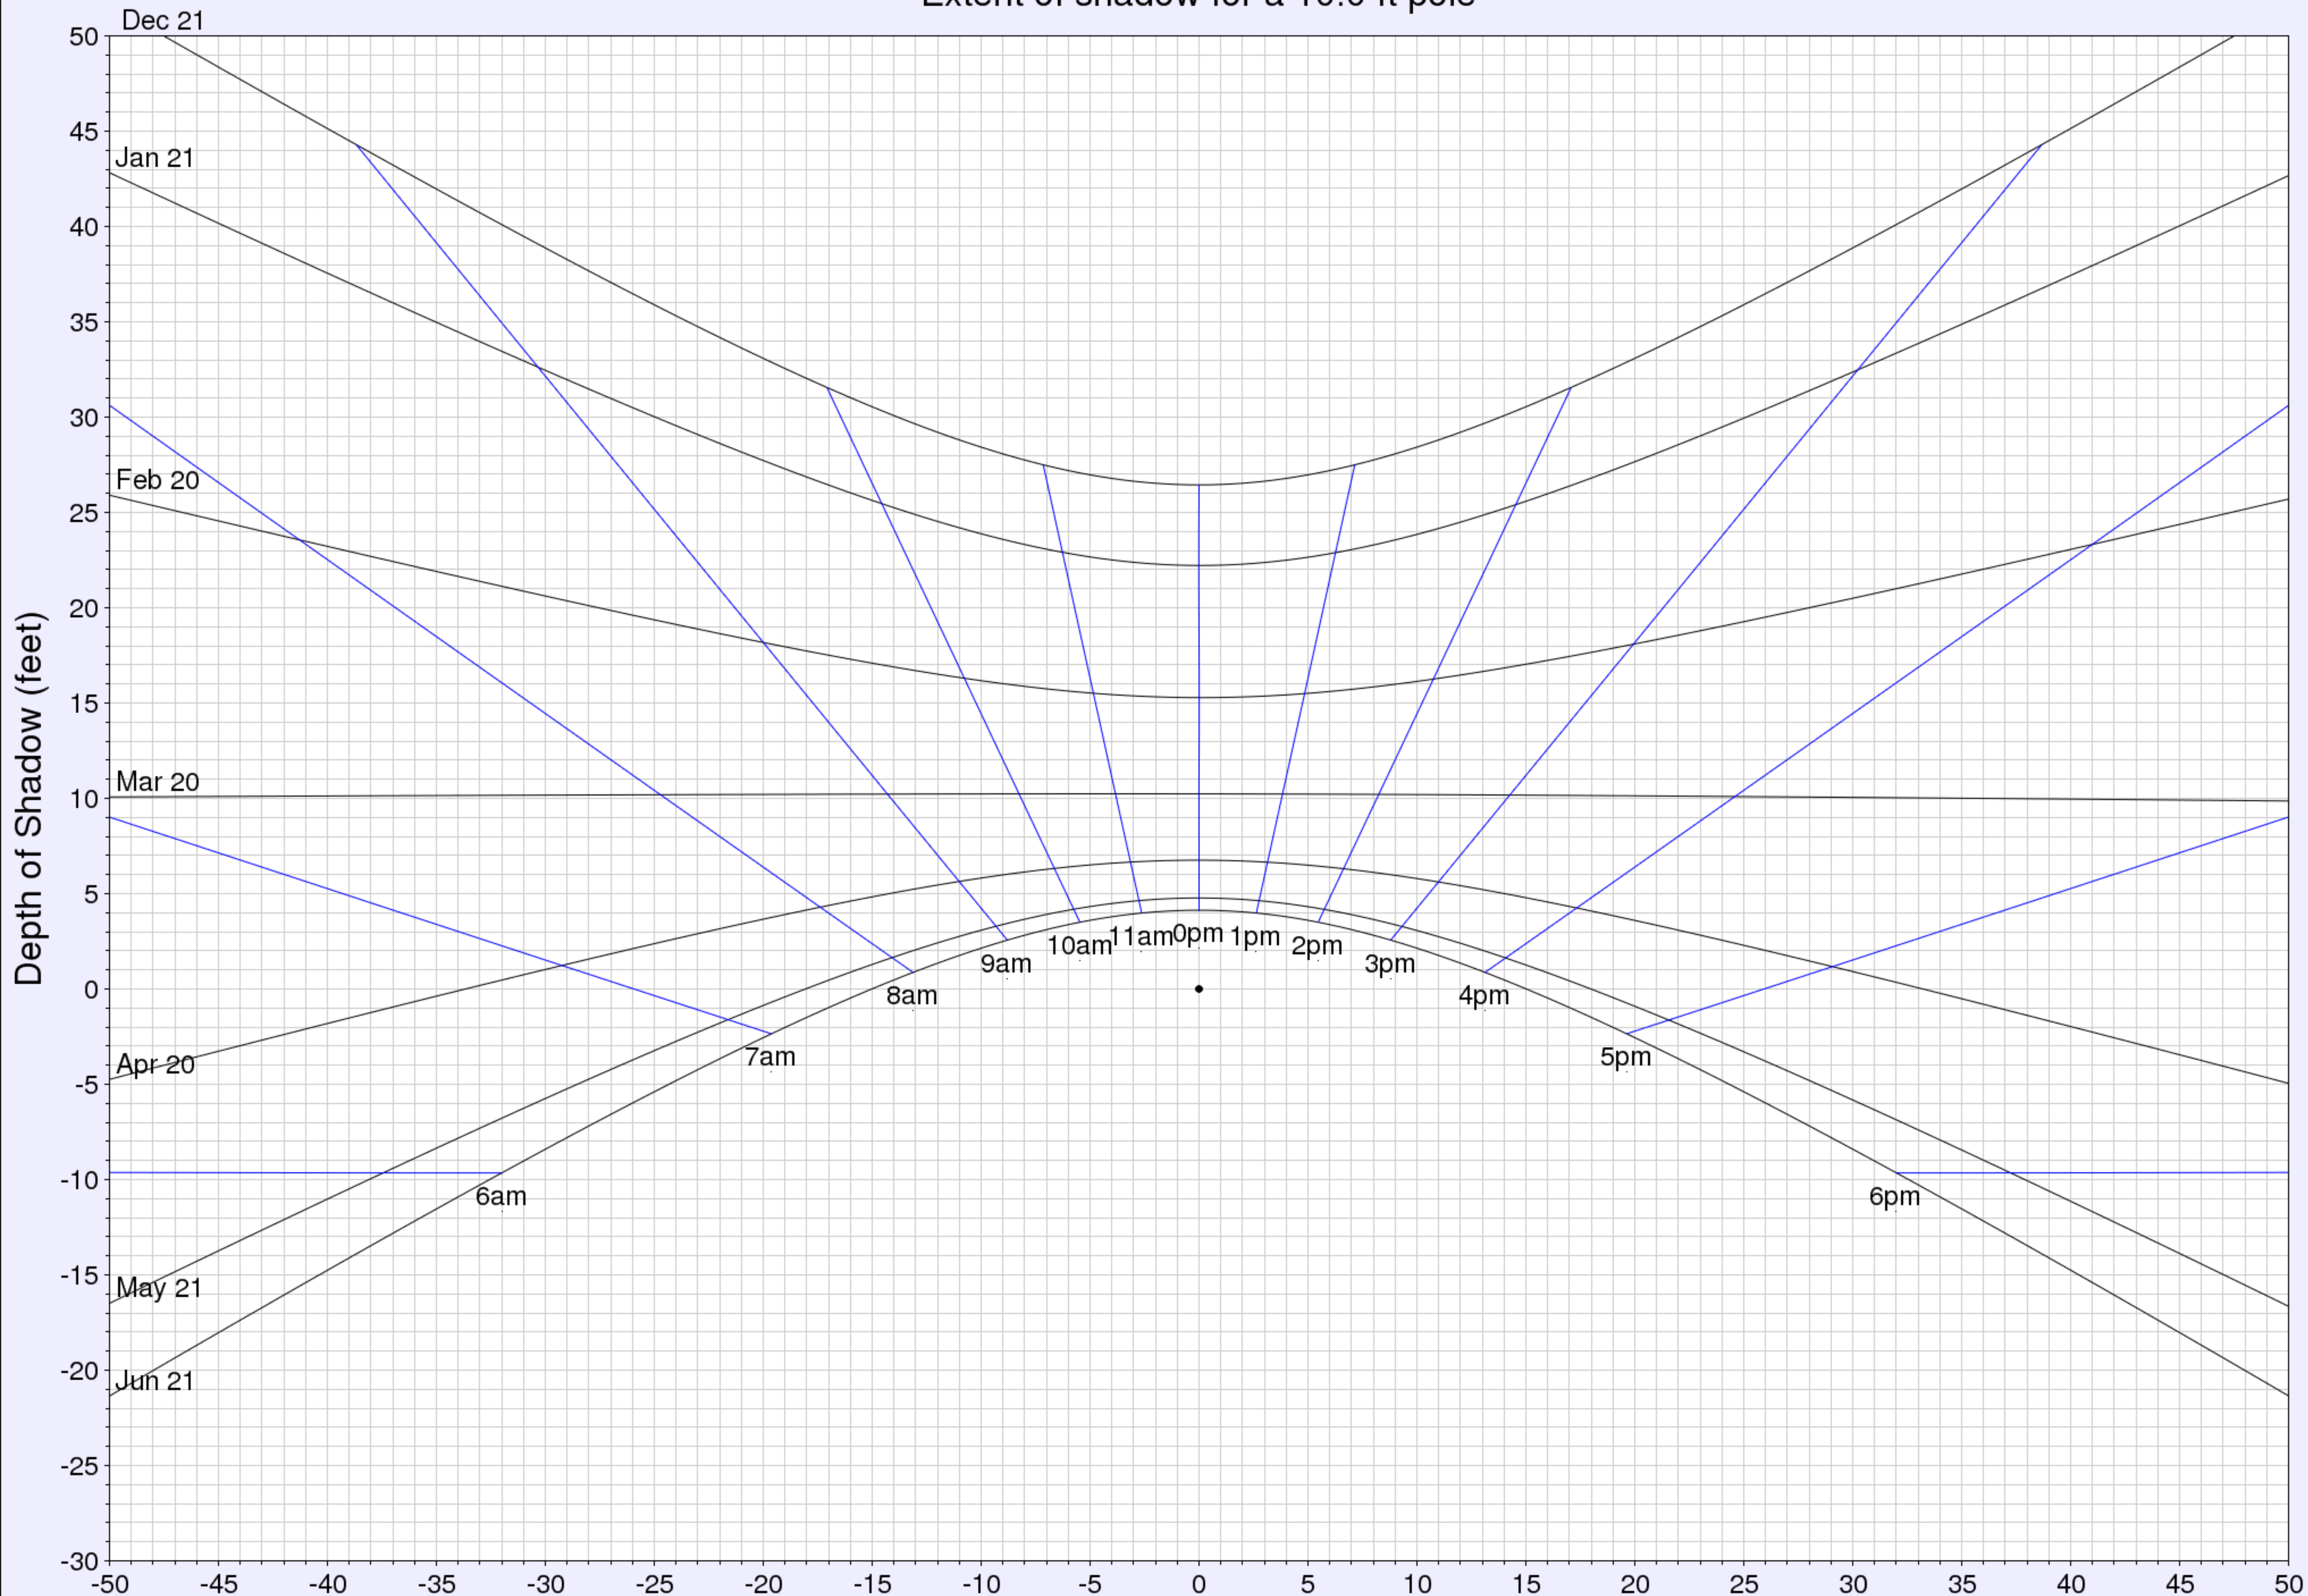

Extent of shadow for a 10.0 ft pole

(c) UO Solar Radiation Monitoring Lab
Sponsor: ETO

West <-- Horizontal Distance (feet) --> East

Latitude: 45.89
Longitude: -120.58
Time zone: UTC-8
Hour lines indicate local solar time.